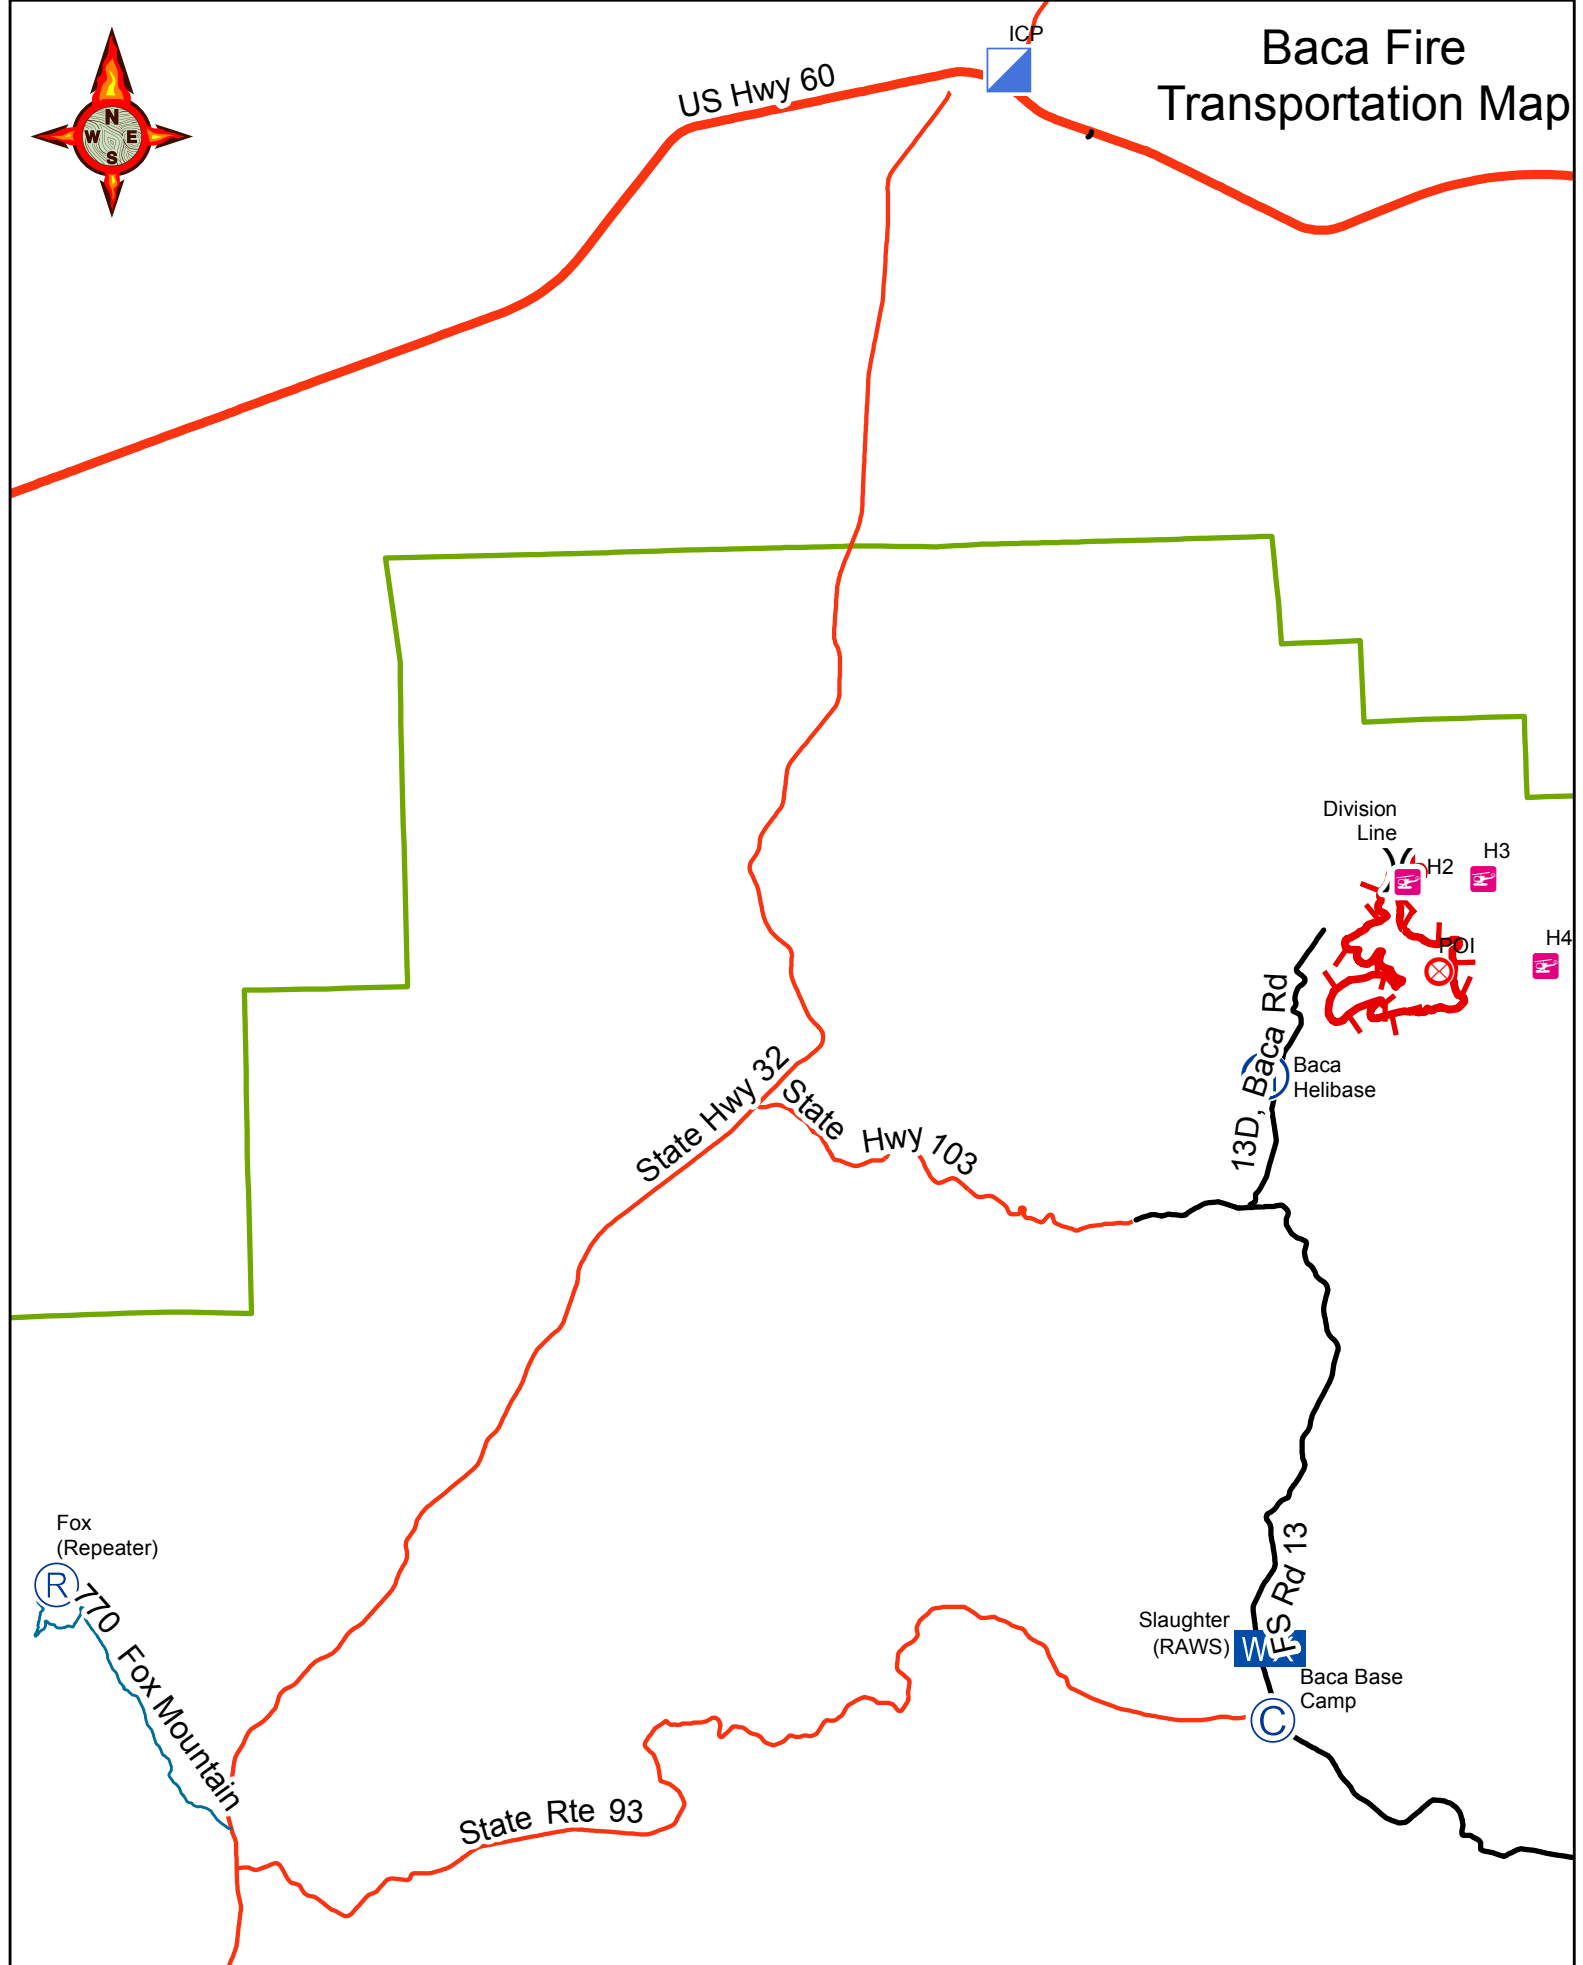

Baca Fire Transportation Map

Fox
(Repeater)

770 Fox Mountain

State Rte 93

State Hwy 32
State Hwy 103

13D Baca Rd

ES Rd 13

US Hwy 60

ICP

Division
Line

H2

H3

H1

H4

Baca
Helibase

Slaughter
(RAWS)

Baca Base
Camp