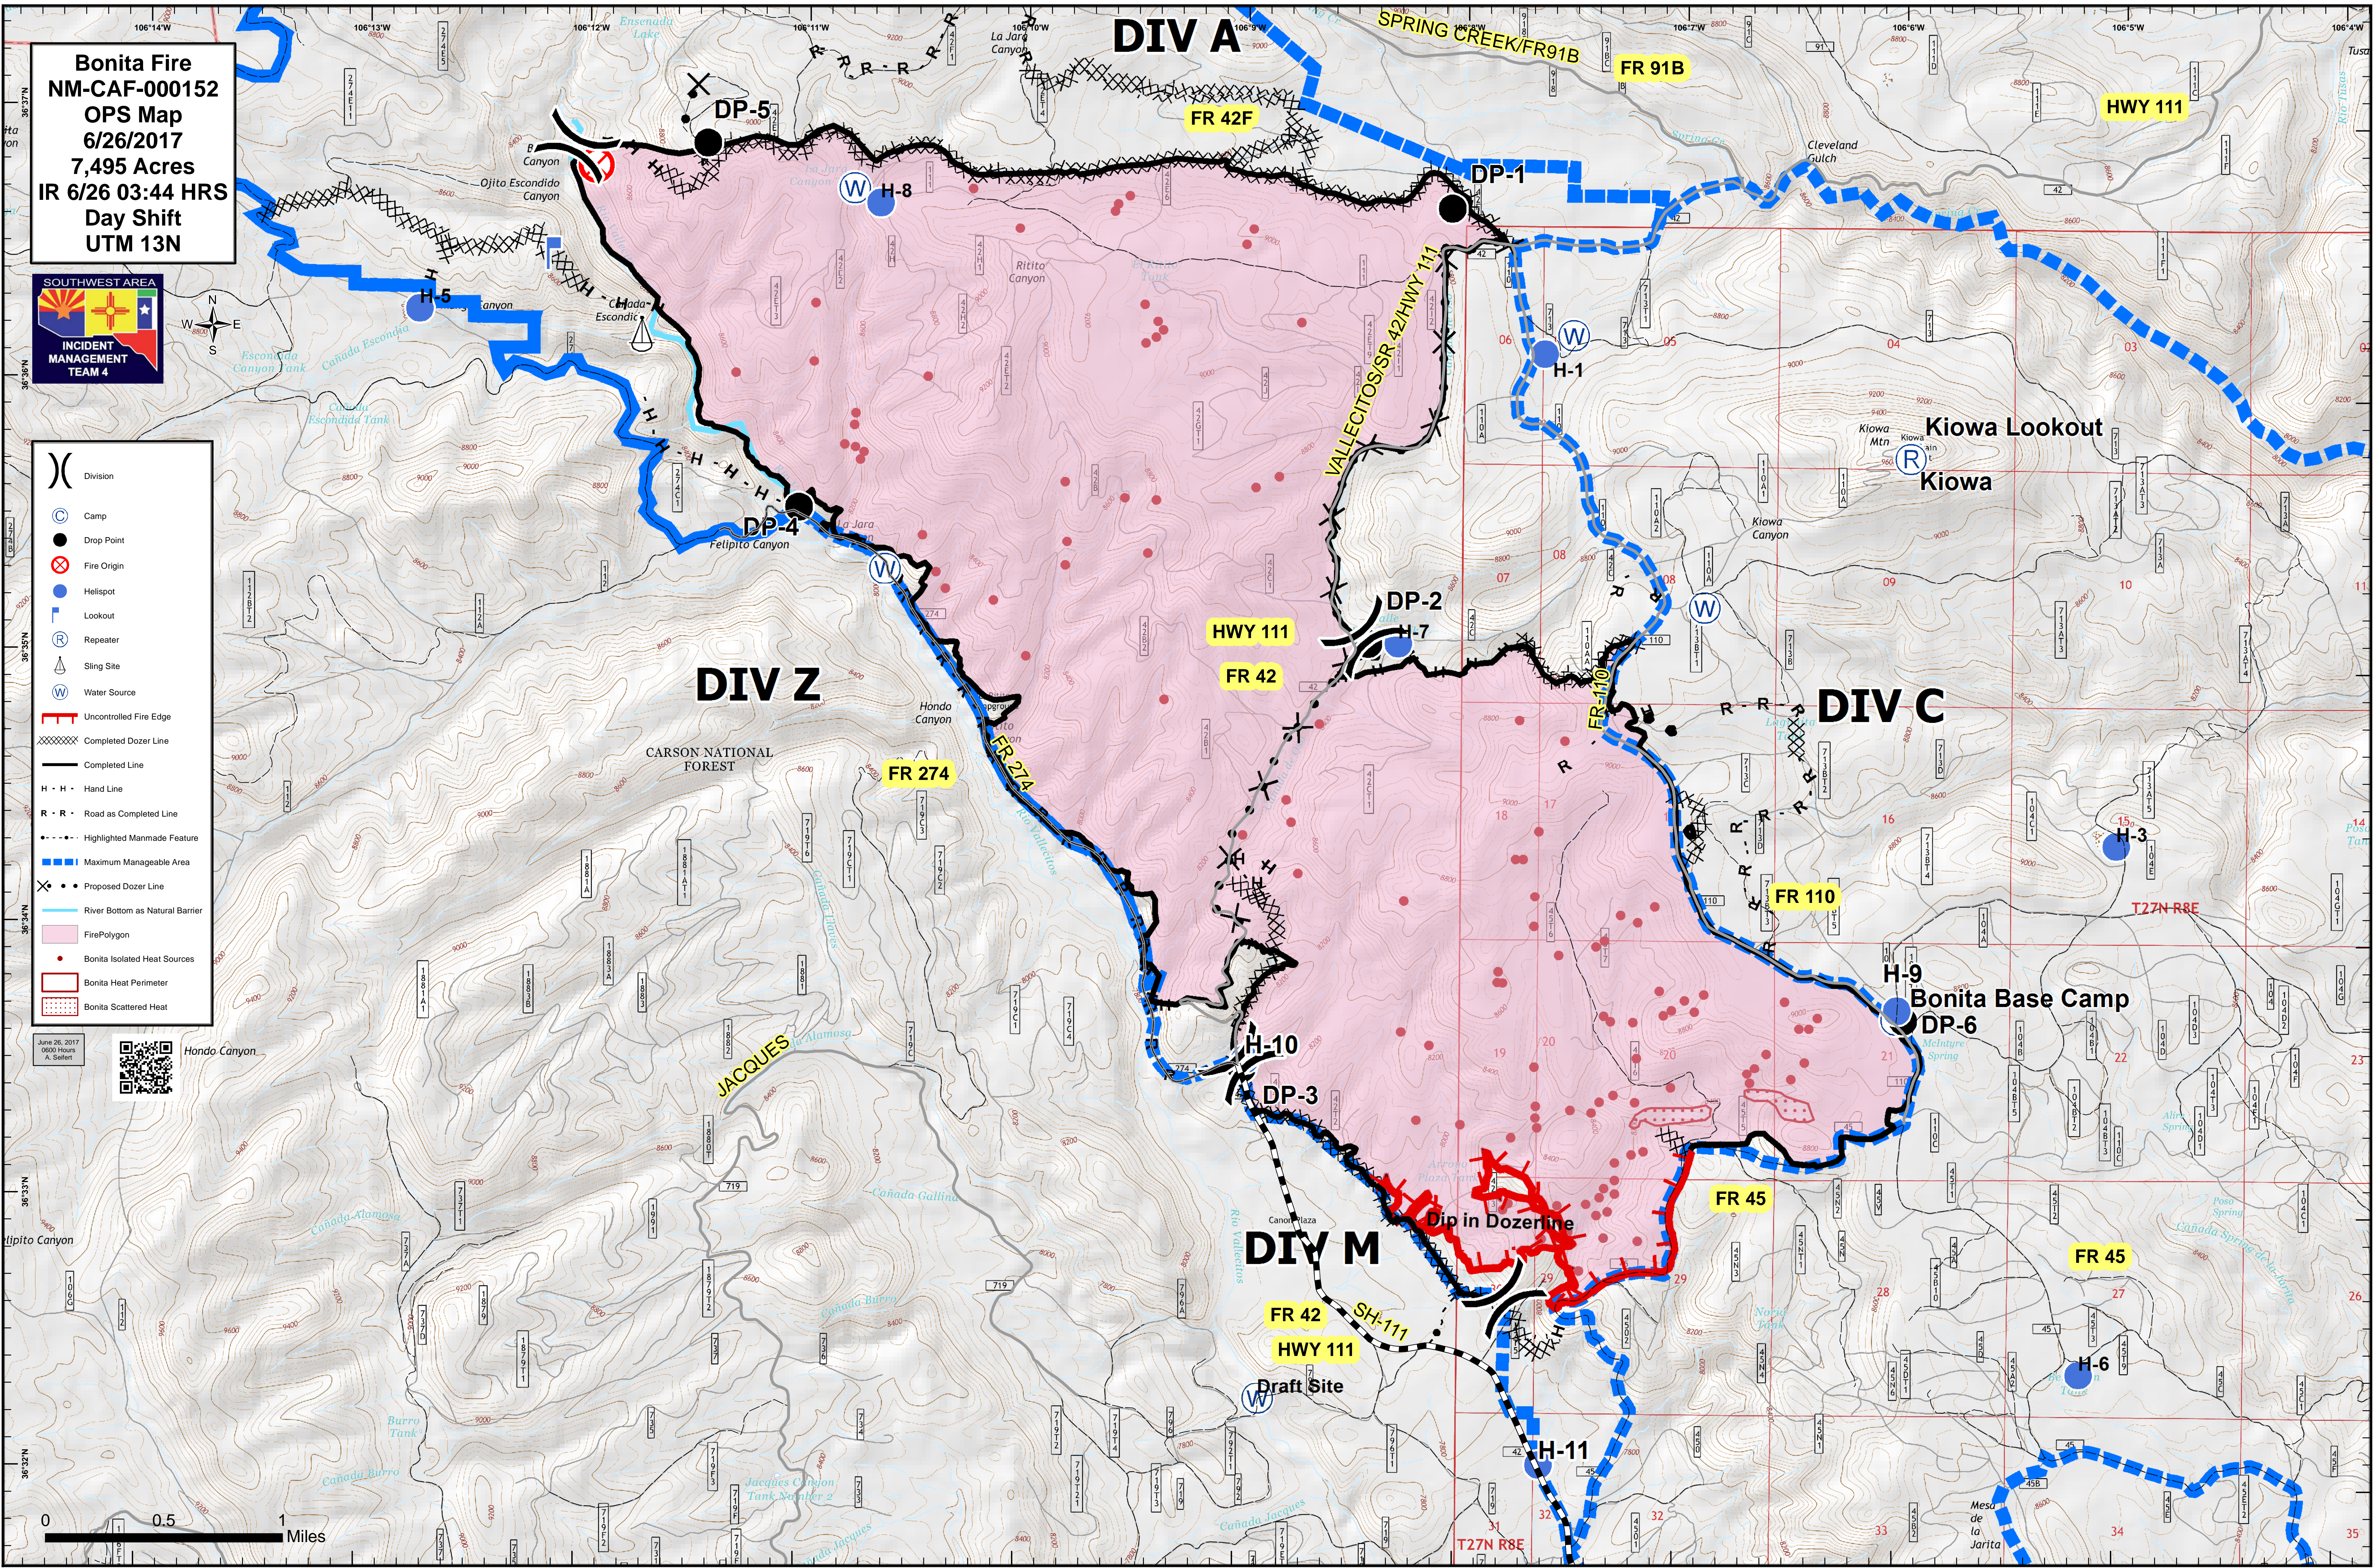

**Bonita Fire**  
NM-CAF-000152  
OPS Map  
6/26/2017  
7,495 Acres  
IR 6/26 03:44 HRS  
Day Shift  
UTM 13N

- Division
- Camp
- Drop Point
- Fire Origin
- Helispot
- Lookout
- Repeater
- Sling Site
- Water Source
- Uncontrolled Fire Edge
- Completed Dozer Line
- Completed Line
- Hand Line
- Road as Completed Line
- Highlighted Manmade Feature
- Maximum Manageable Area
- Proposed Dozer Line
- River Bottom as Natural Barrier
- Fire Polygon
- Bonita Isolated Heat Sources
- Bonita Heat Perimeter
- Bonita Scattered Heat

0 0.5 1 Miles

**DIV A**

**DIV Z**

**DIV C**

**DIV M**

Kiowa Lookout  
Kiowa

Bonita Base Camp

Dip in Dozerline

Canada Escandida

Canada Alamosa

Canada Burro

Canada Jacques

Ensenada Lake

Ojito Escandido Canyon

Canada Escandida

Canada Escandida