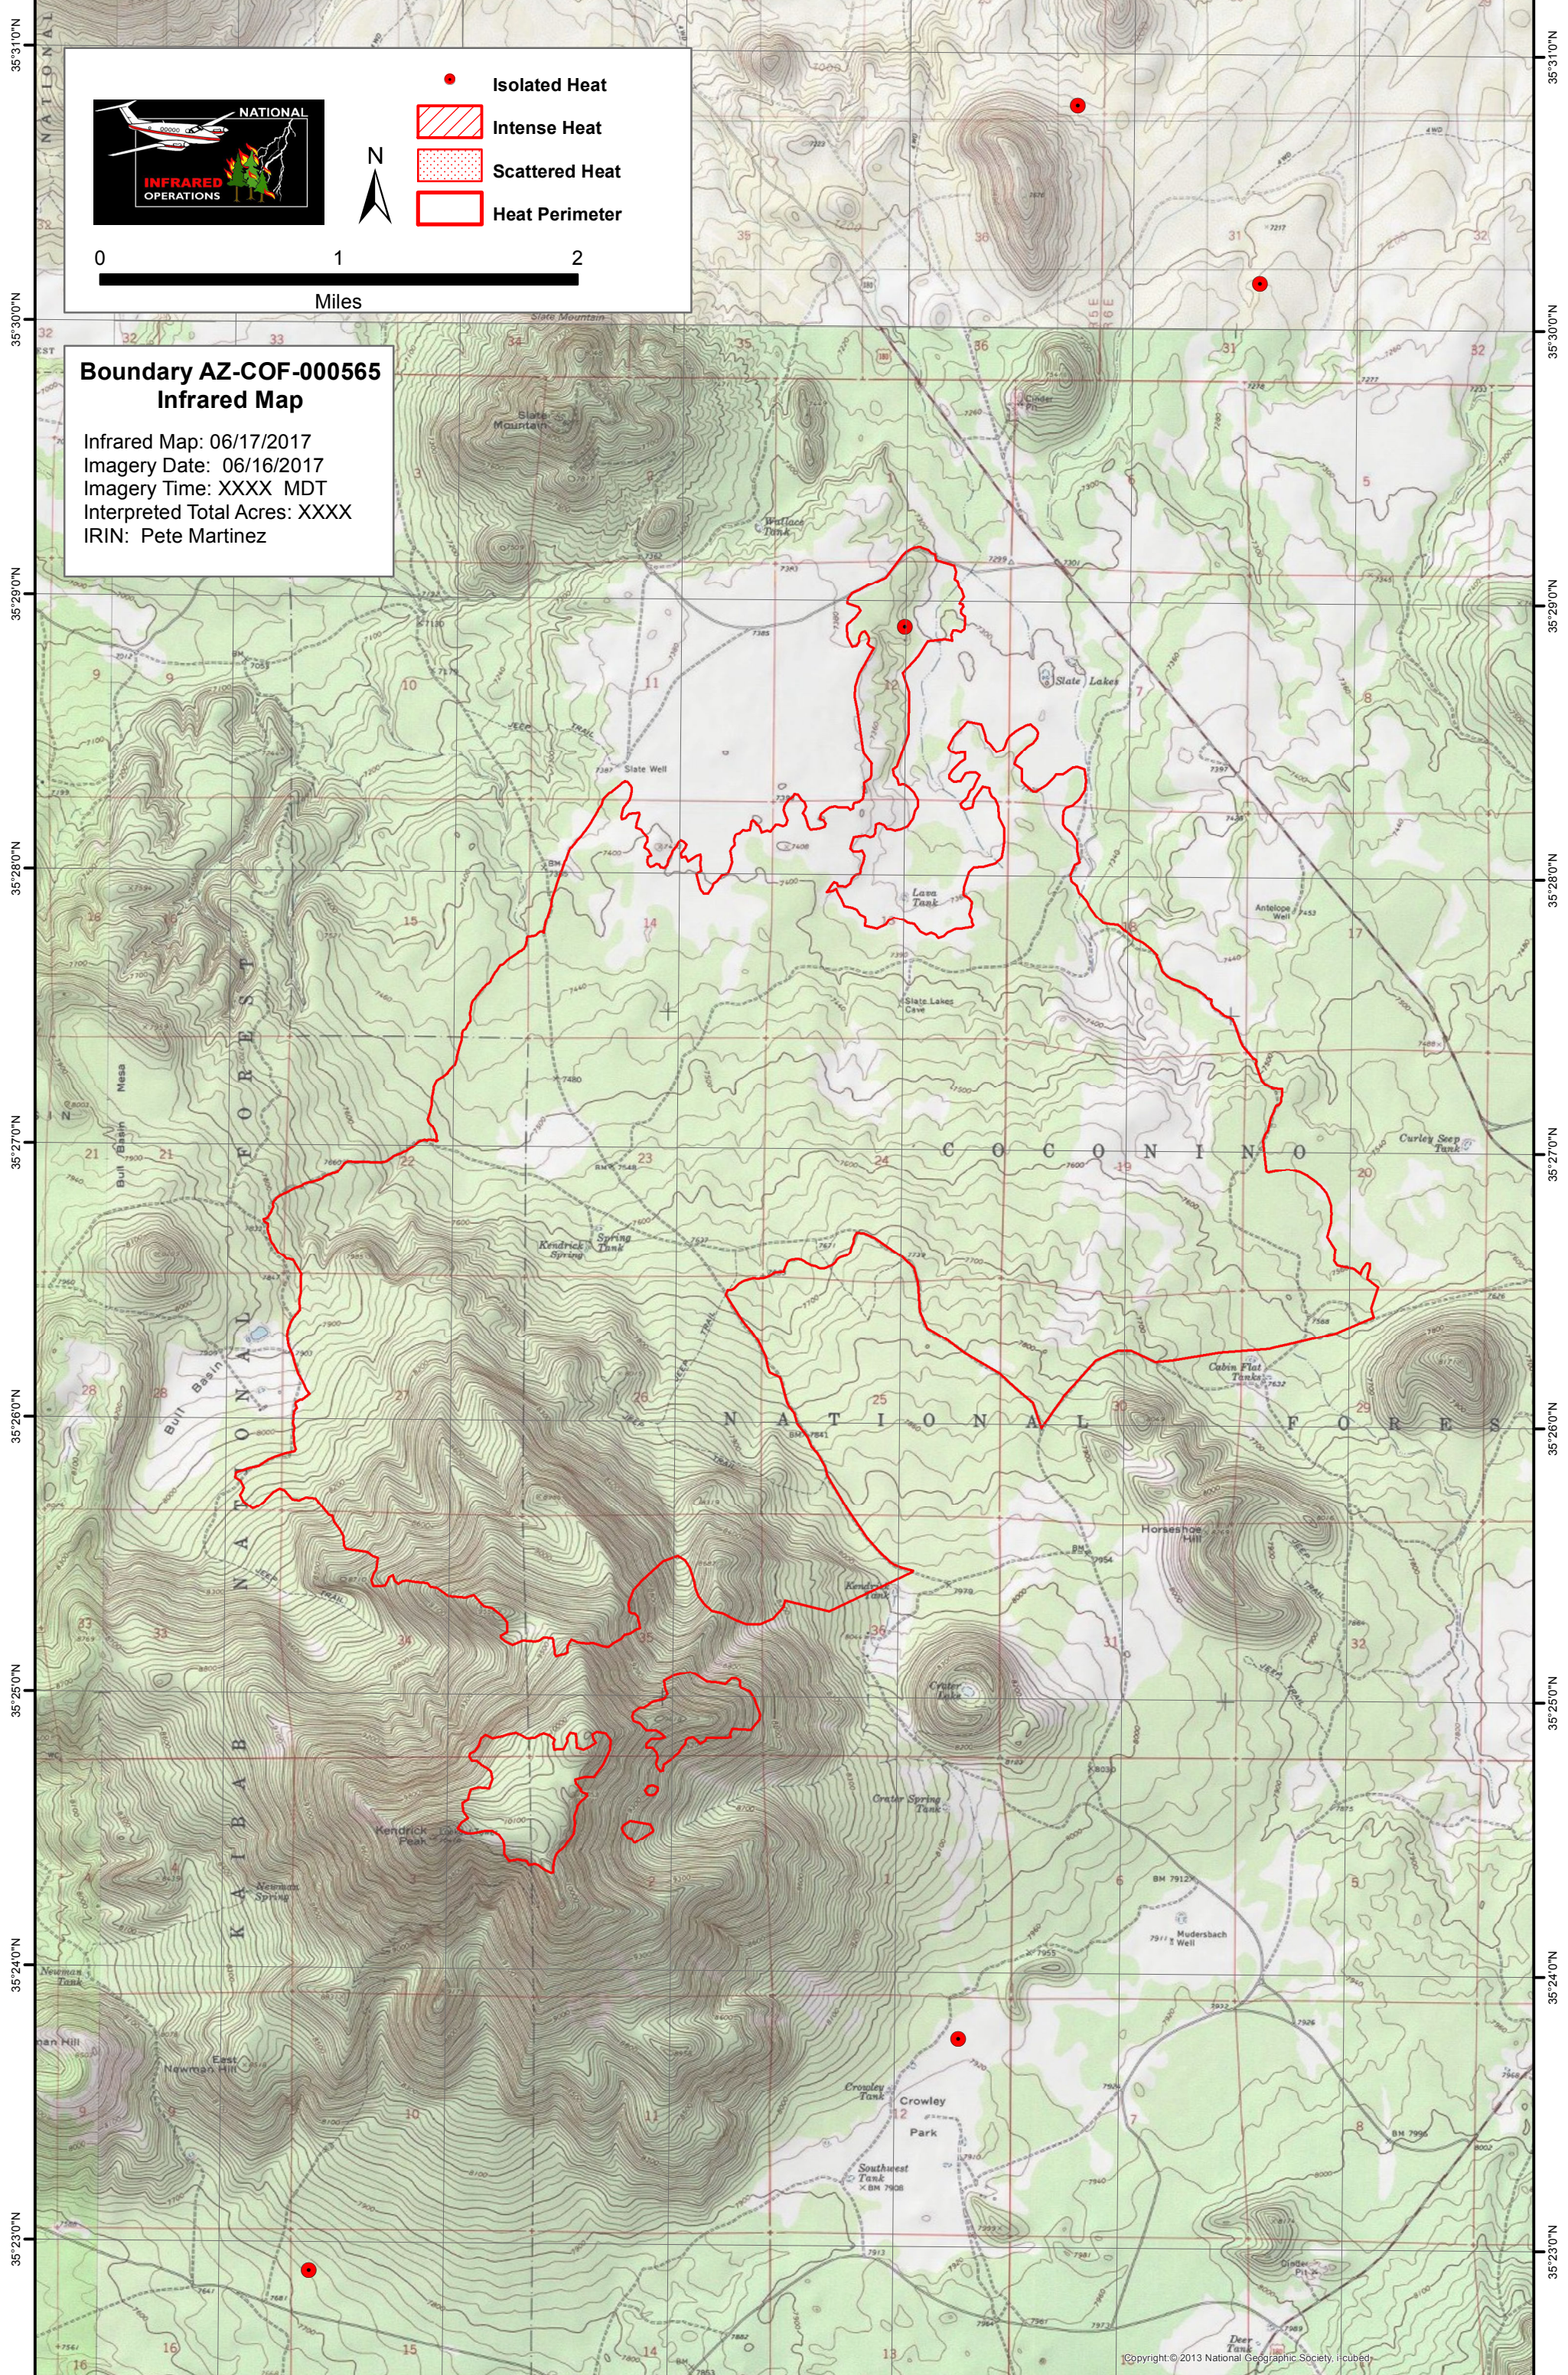

111°52'0"W 111°51'0"W 111°50'0"W 111°49'0"W 111°48'0"W 111°47'0"W

Isolated Heat (Red dot)

Intense Heat (Red hatched box)

Scattered Heat (Red dotted box)

Heat Perimeter (Red outline)

0 1 2 Miles

**Boundary AZ-COF-000565
Infrared Map**

Infrared Map: 06/17/2017
 Imagery Date: 06/16/2017
 Imagery Time: XXXX MDT
 Interpreted Total Acres: XXXX
 IRIN: Pete Martinez

35°31'0"N
35°30'0"N
35°29'0"N
35°28'0"N
35°27'0"N
35°26'0"N
35°25'0"N
35°24'0"N
35°23'0"N

35°31'0"N
35°30'0"N
35°29'0"N
35°28'0"N
35°27'0"N
35°26'0"N
35°25'0"N
35°24'0"N
35°23'0"N