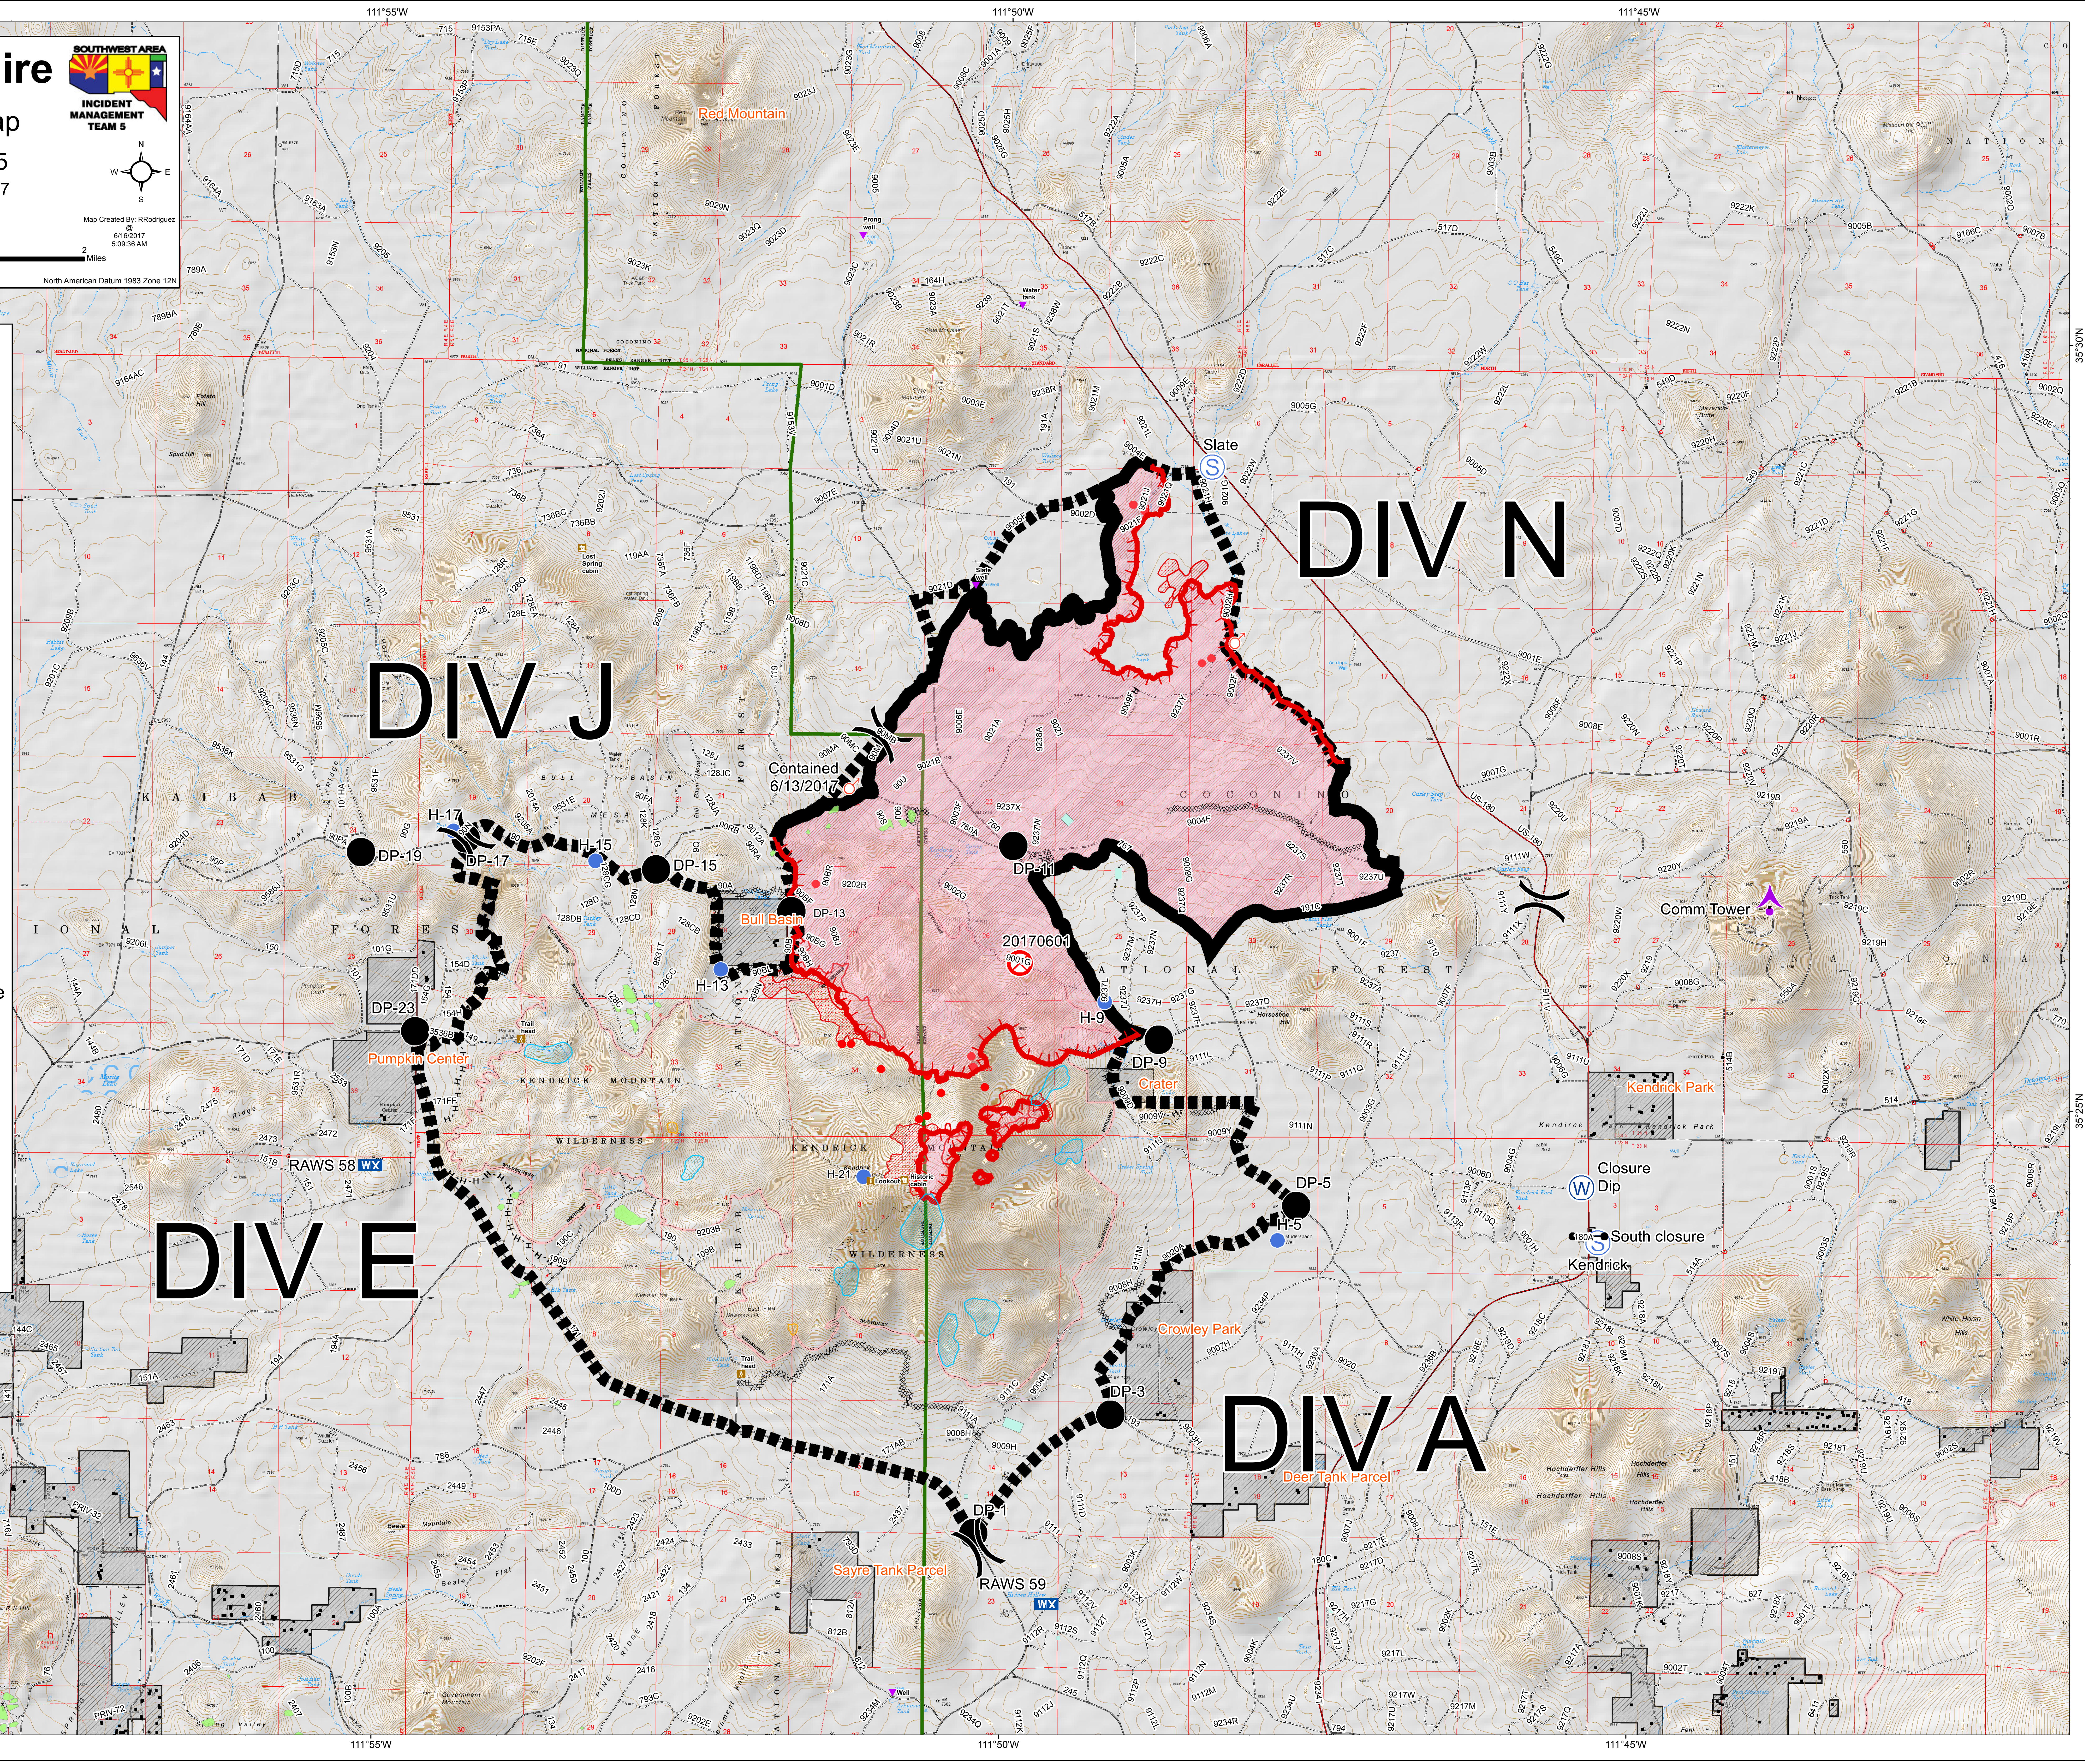

Boundary Fire

Briefing IR Map

AZ-COF-000565

Day Shift June 16, 2017

6,278 Acres

Map Created by: RRodriguez
6/16/2017
6:09:36 AM

- Cabin
- Lookout
- Other value
- Trail head
- Structures
- Research Plots
- Aspen Fences
- Key Owl Habitat
- Falcon Nest
- Division
- Aerial Hazard
- Drop Point
- Fire Origin
- Gate
- Helispot
- Mobile Weather Unit
- Spot Fire
- Staging Area
- Water Source
- Uncontrolled Fire Edge
- Completed Dozer Line
- Completed Line
- Hand Line
- Planned Fire Line
- Proposed Dozer Line
- IR- Isolated Heat
- IR- Scattered Heat
- IR- Heat Perimeter
- IR- Intense Heat
- Forest Boundary
- Non-FS Ownership

Bull Basin

Grater

Crowley Park

Deer Tank Parcel

Sayre Tank Parcel

Comm Tower

Closure Dip

South closure

Kendrick

Kendrick Park

White Horse Hills

Hochdorfer Hills

Hochdorfer Hills

Hochdorfer Hills

Hochdorfer Hills

Hochdorfer Hills