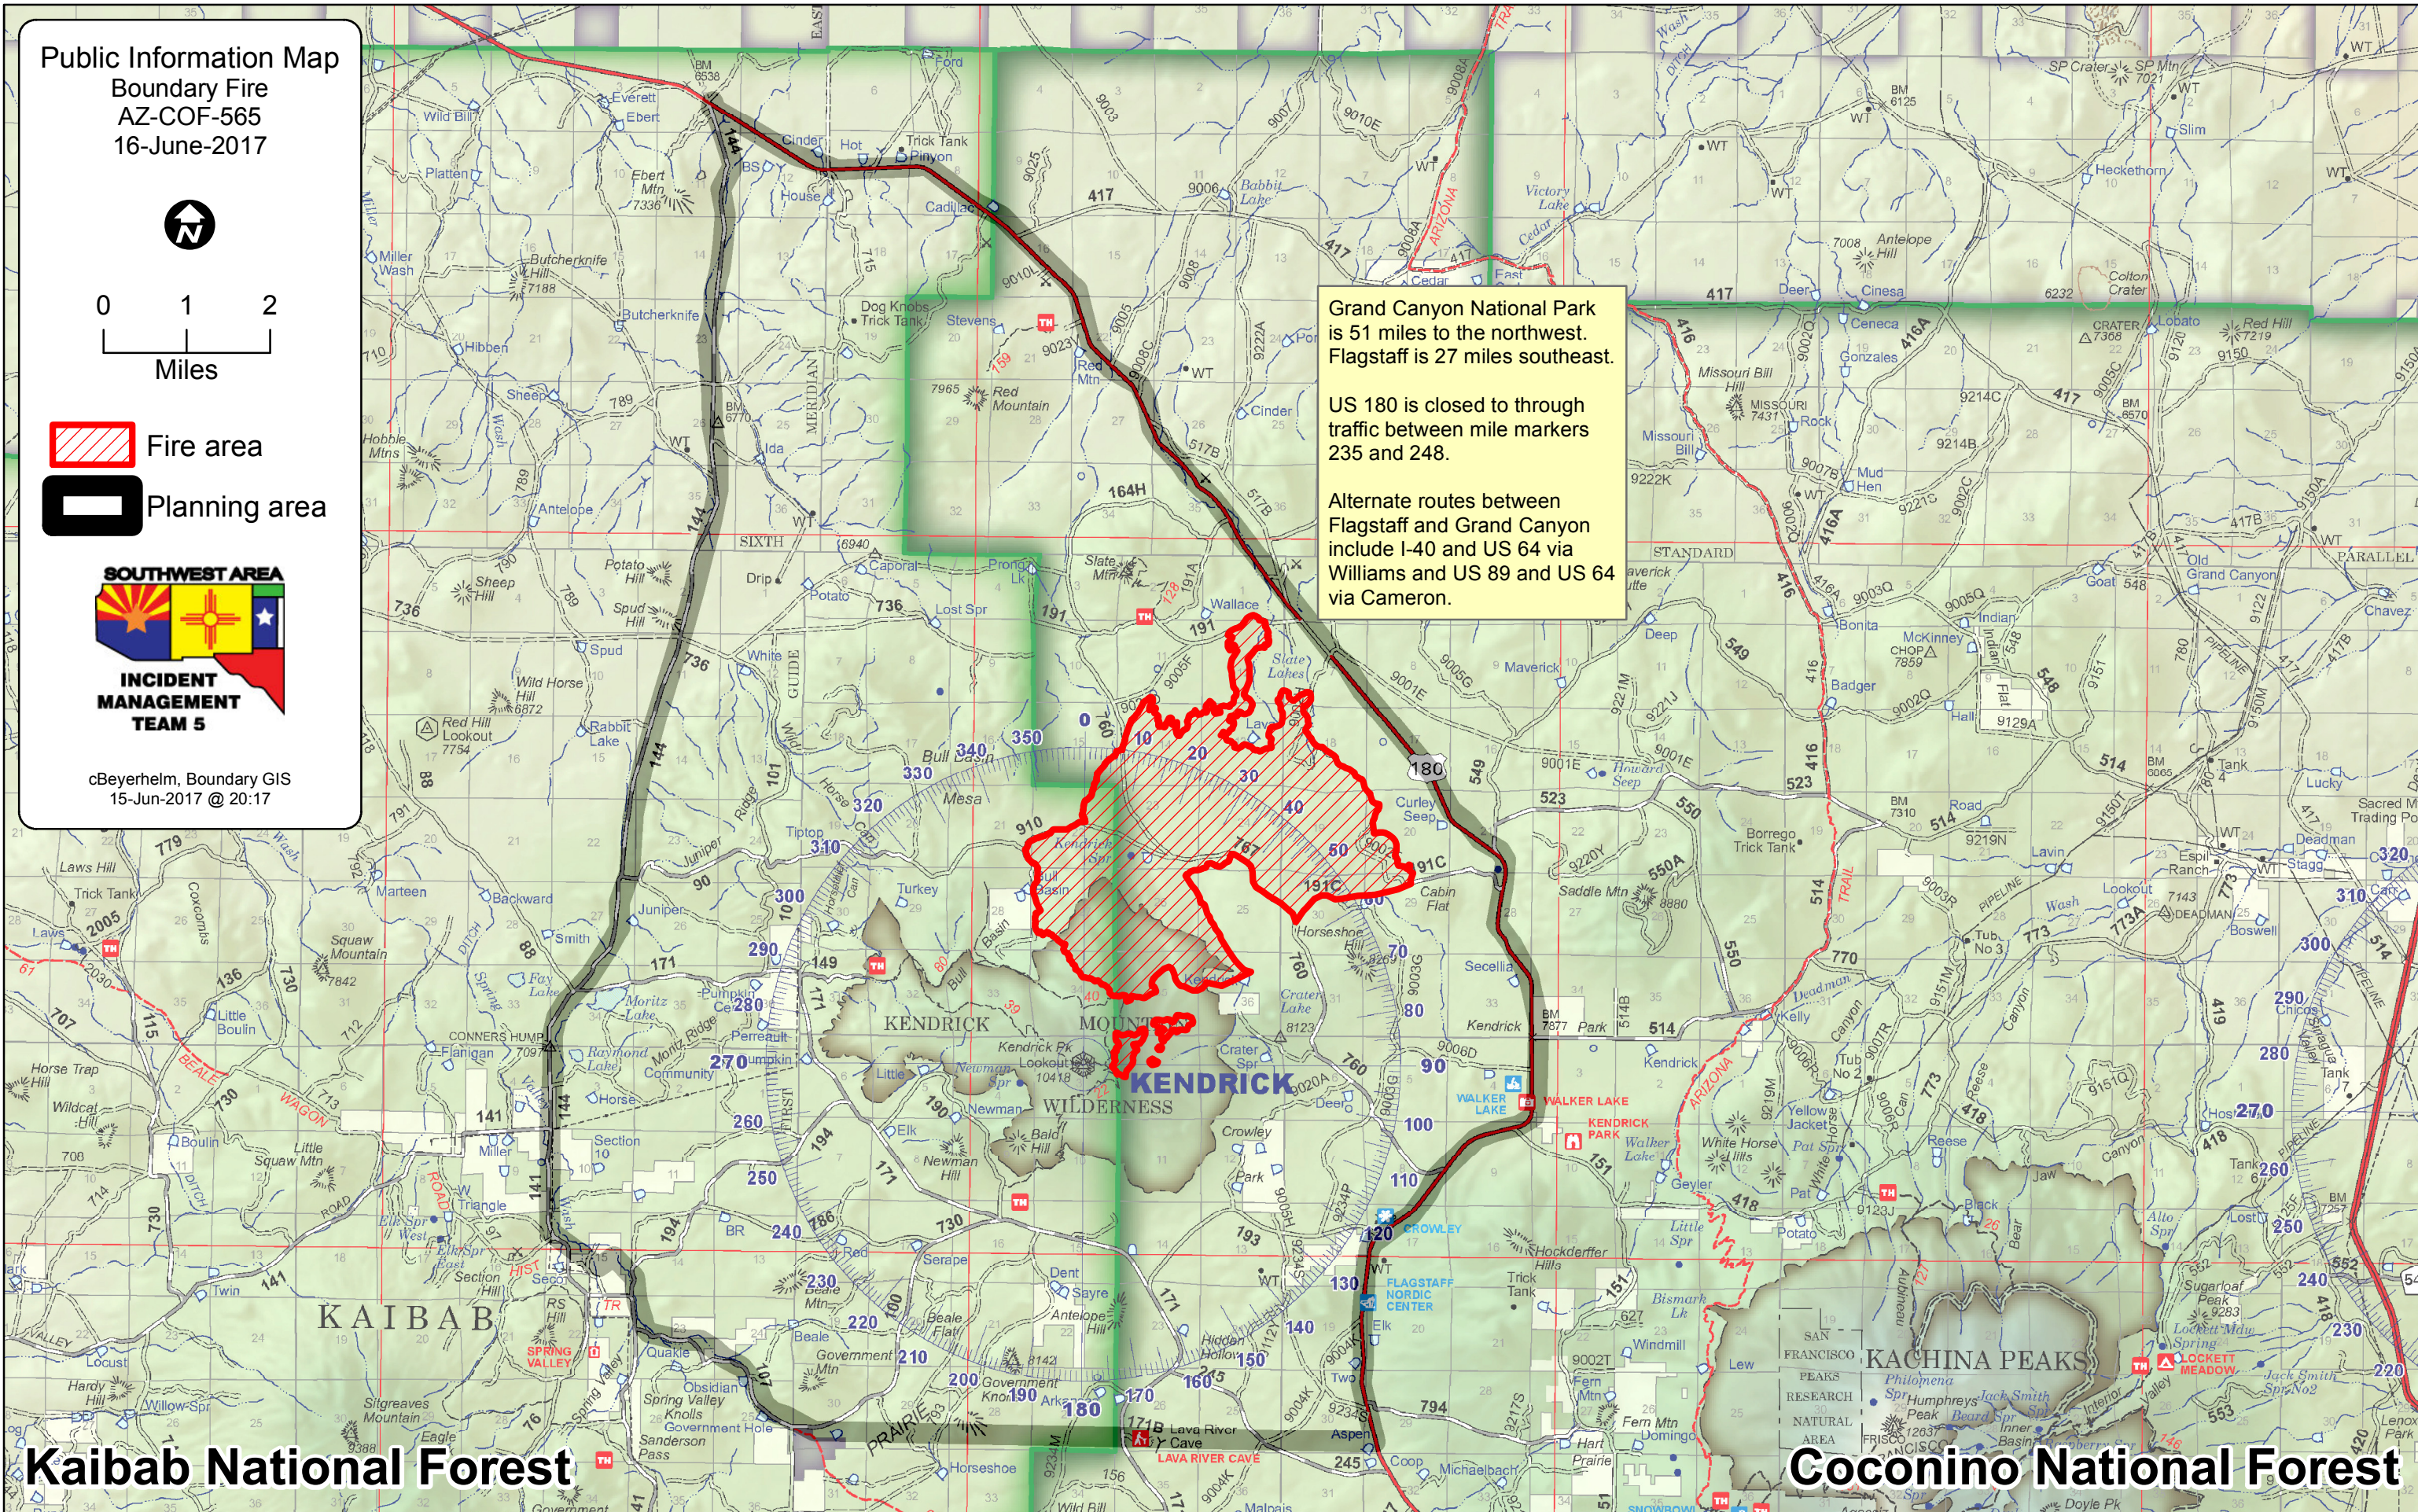

Public Information Map
Boundary Fire
AZ-COF-565
16-June-2017

- Fire area
- Planning area

cBeyerhelm, Boundary GIS
15-Jun-2017 @ 20:17

Grand Canyon National Park is 51 miles to the northwest.
Flagstaff is 27 miles southeast.

US 180 is closed to through traffic between mile markers 235 and 248.

Alternate routes between Flagstaff and Grand Canyon include I-40 and US 64 via Williams and US 89 and US 64 via Cameron.

Kaibab National Forest

Coconino National Forest