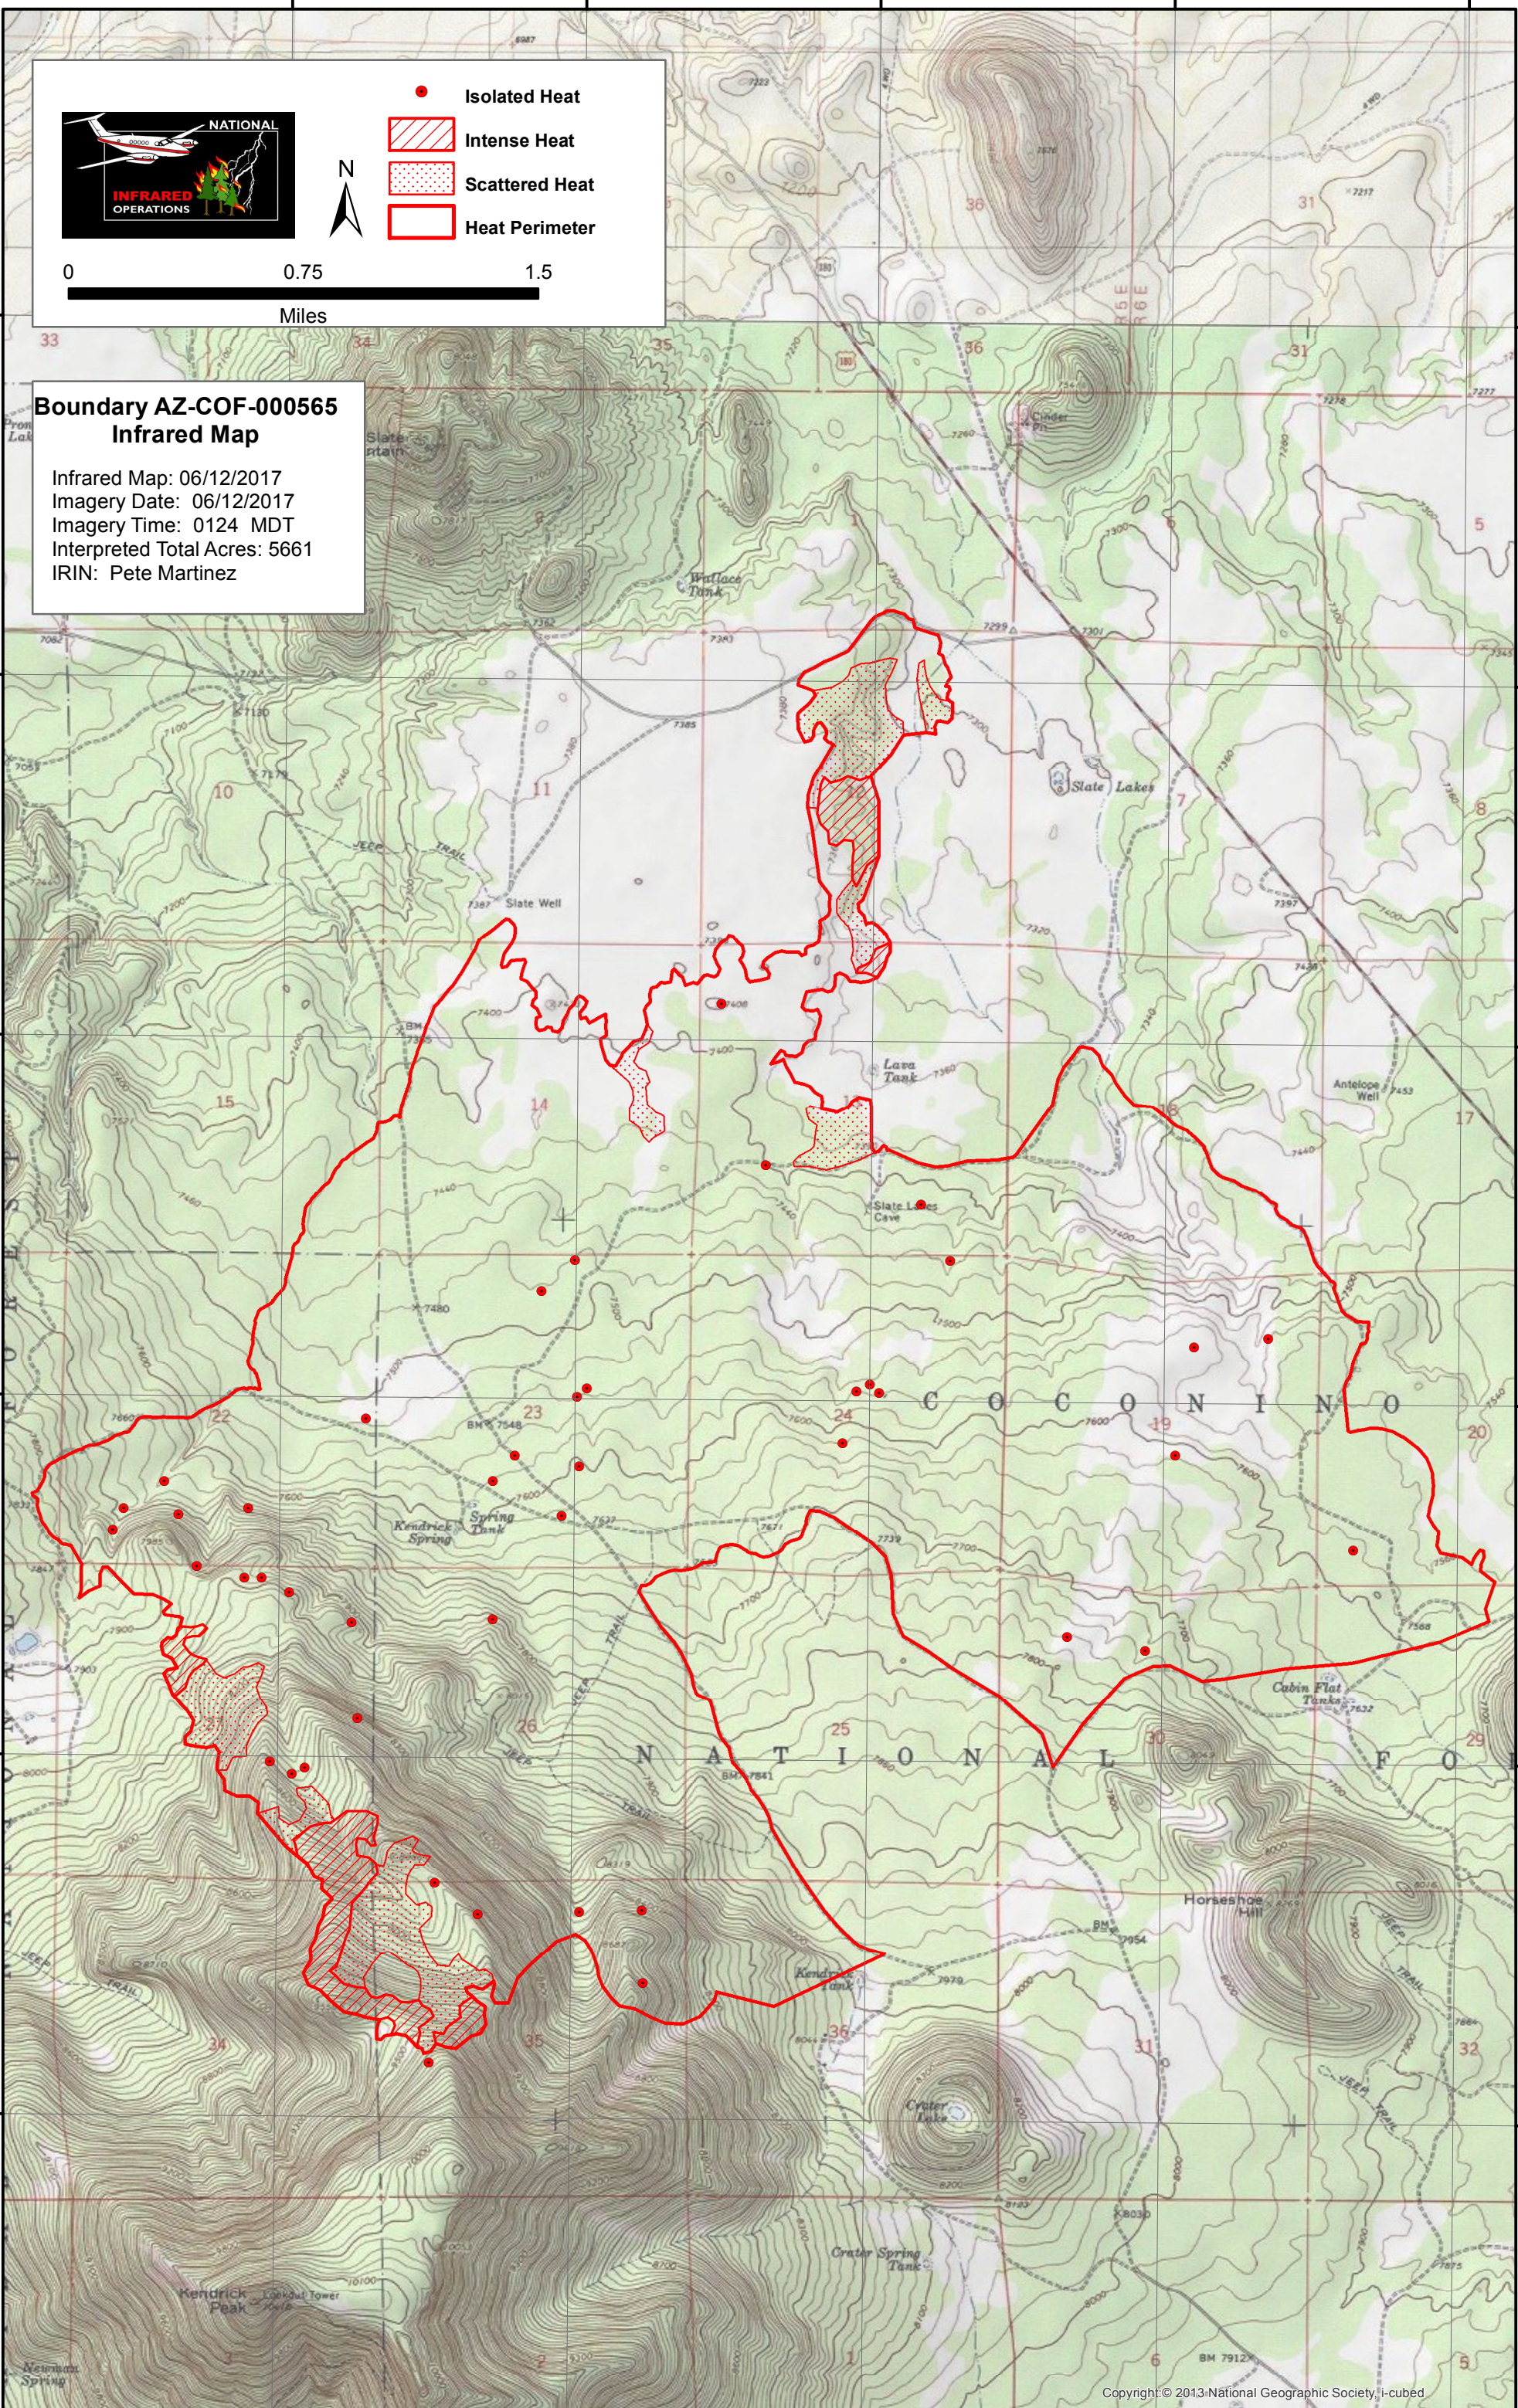

111°51'0"W 111°50'0"W 111°49'0"W 111°48'0"W 111°47'0"W

- Isolated Heat
- Intense Heat
- Scattered Heat
- Heat Perimeter

**Boundary AZ-COF-000565  
Infrared Map**

Infrared Map: 06/12/2017  
 Imagery Date: 06/12/2017  
 Imagery Time: 0124 MDT  
 Interpreted Total Acres: 5661  
 IRIN: Pete Martinez

35°30'0"N  
35°29'0"N  
35°28'0"N  
35°27'0"N  
35°26'0"N  
35°25'0"N

35°30'0"N  
35°29'0"N  
35°28'0"N  
35°27'0"N  
35°26'0"N  
35°25'0"N

111°51'0"W 111°50'0"W 111°49'0"W 111°48'0"W 111°47'0"W