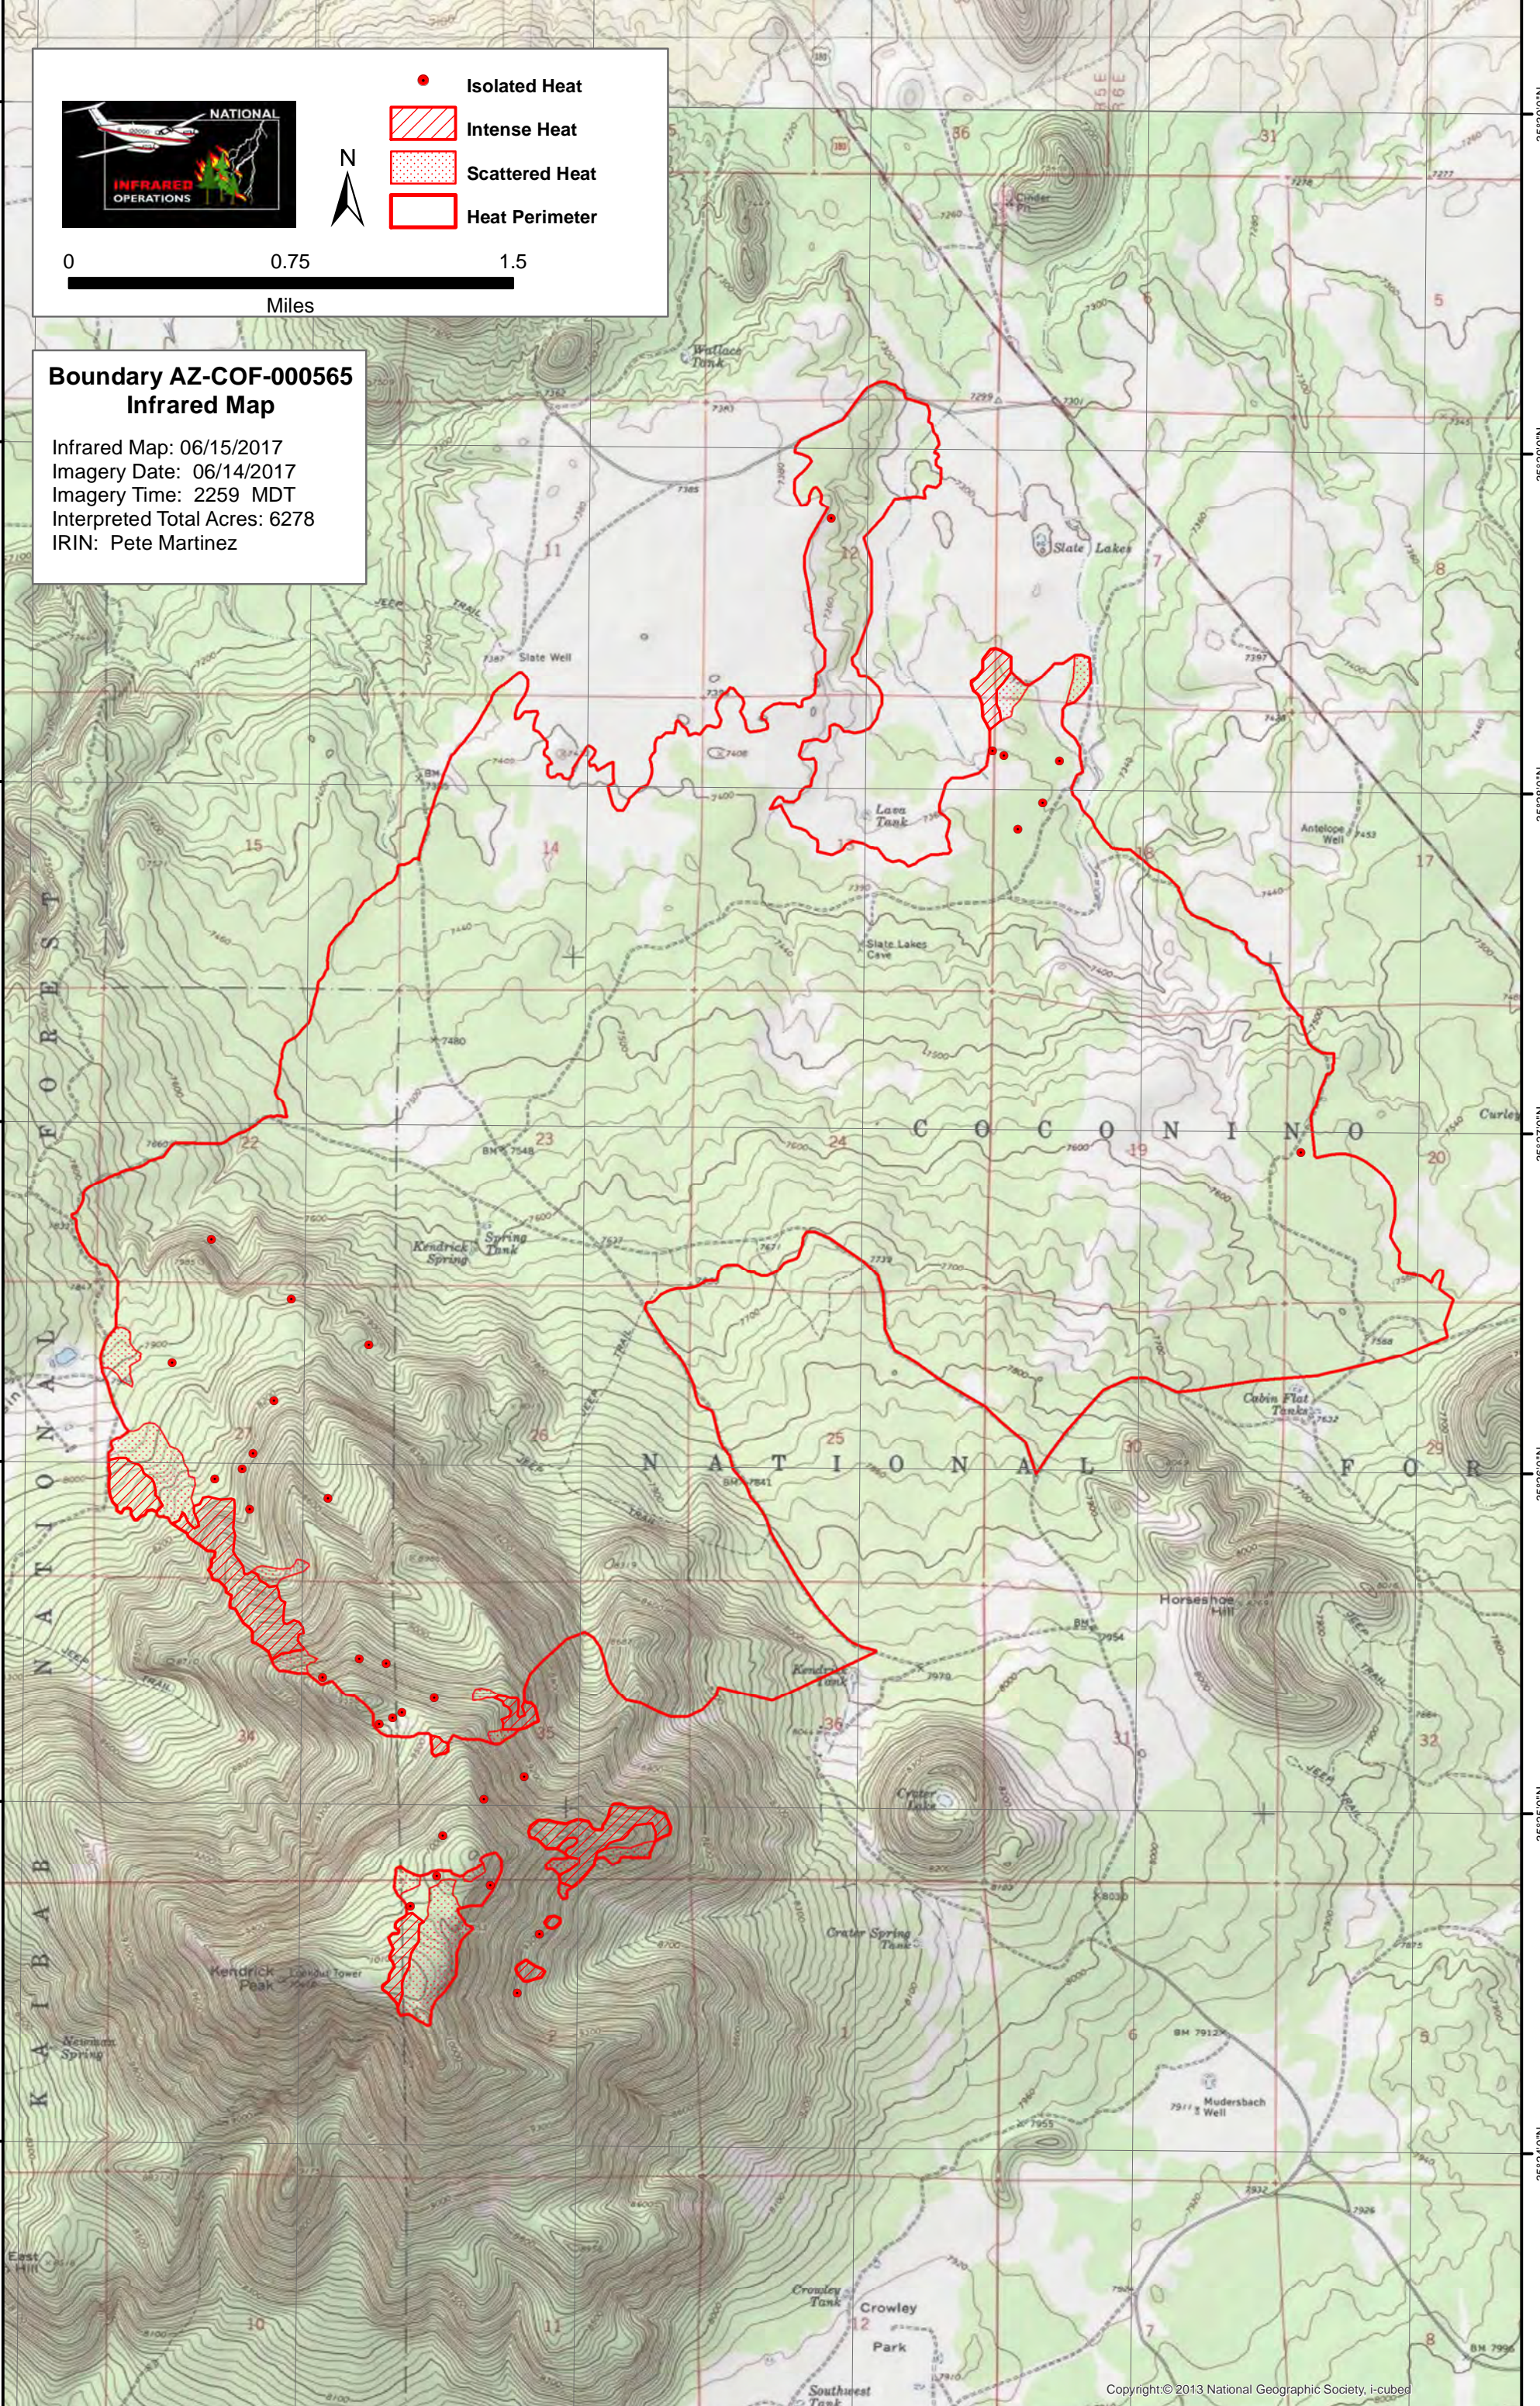

111°52'0"W 111°51'0"W 111°50'0"W 111°49'0"W 111°48'0"W 111°47'0"W

**Isolated Heat** (Red dot)

**Intense Heat** (Diagonal hatching)

**Scattered Heat** (Dotted pattern)

**Heat Perimeter** (Red outline)

0 0.75 1.5  
Miles

**Boundary AZ-COF-000565  
Infrared Map**

Infrared Map: 06/15/2017  
 Imagery Date: 06/14/2017  
 Imagery Time: 2259 MDT  
 Interpreted Total Acres: 6278  
 IRIN: Pete Martinez

111°52'0"W 111°51'0"W 111°50'0"W 111°49'0"W 111°48'0"W 111°47'0"W