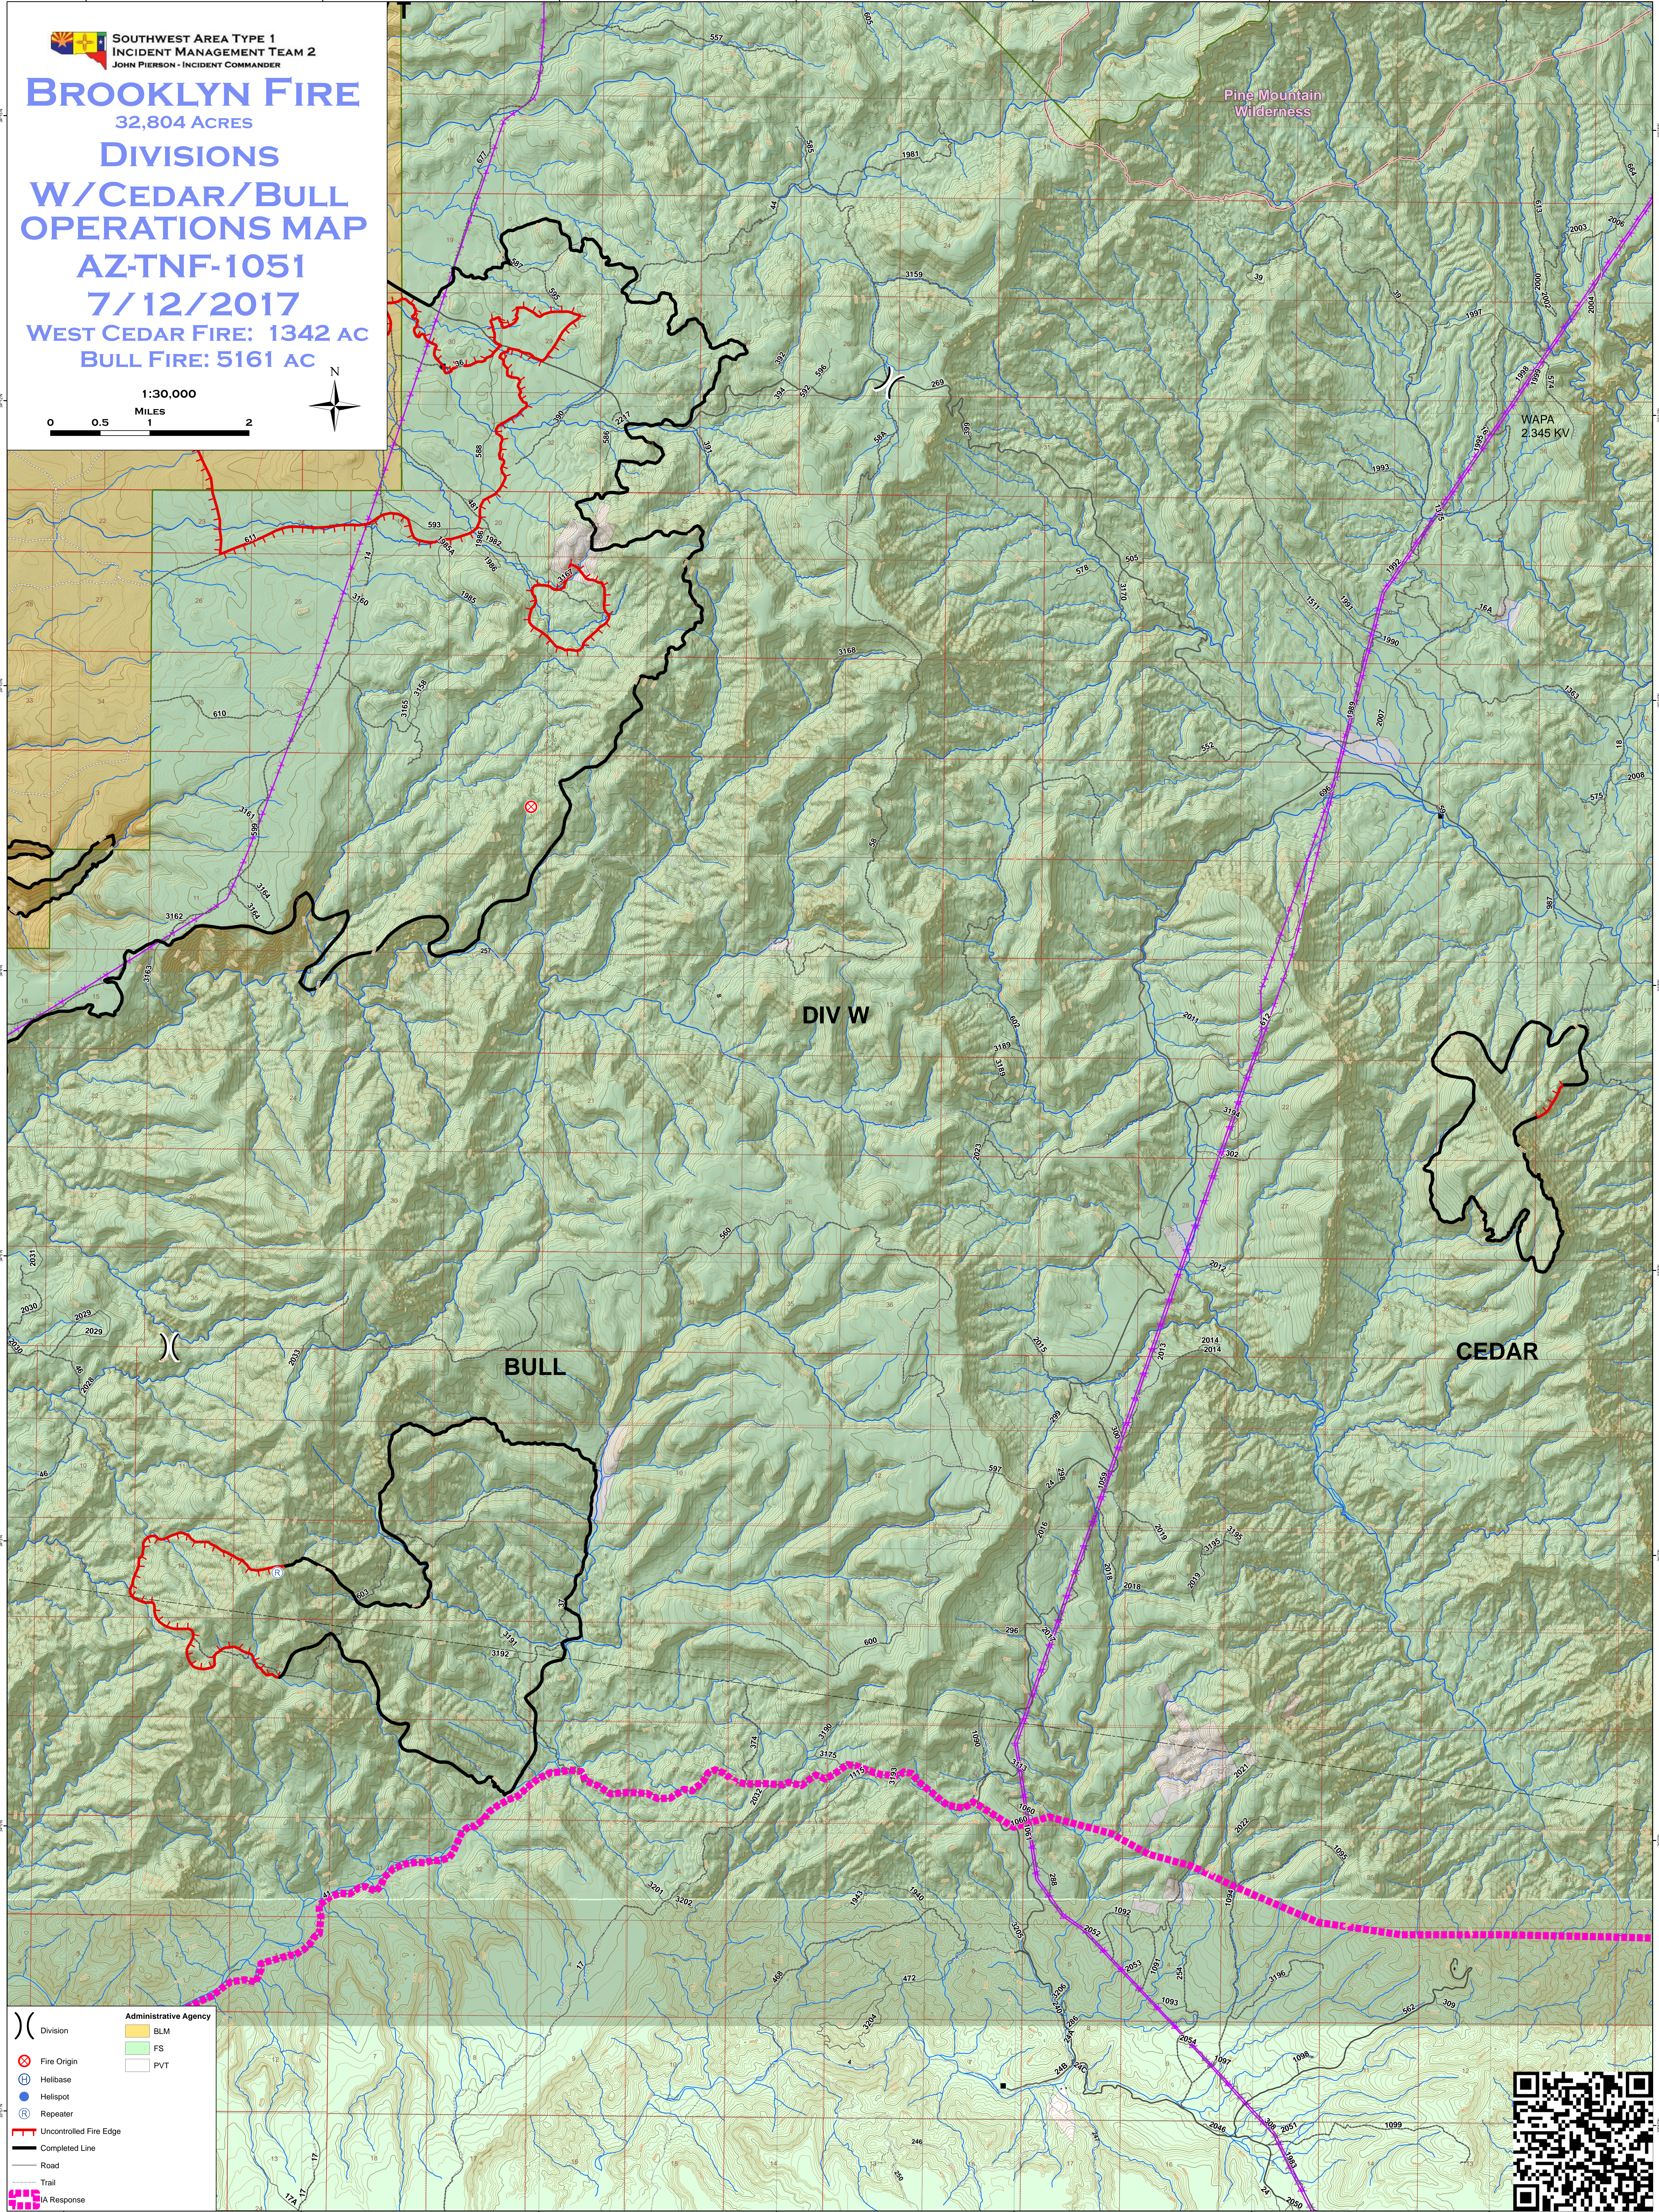

BROOKLYN FIRE

32,804 ACRES

DIVISIONS

W/CEDAR/BULL OPERATIONS MAP

AZ-TNF-1051

7/12/2017

WEST CEDAR FIRE: 1342 AC

BULL FIRE: 5161 AC

1:30,000

MILES

0 0.5 1 2

Pine Mountain
Wilderness

WAPA
2,345 KV

DIV W

BULL

CEDAR

	Division		BLM
	Fire Origin		FS
	Helibase		PVT
	Helispot		
	Repeater		
	Uncontrolled Fire Edge		
	Completed Line		
	Road		
	Trail		
	IA Response		