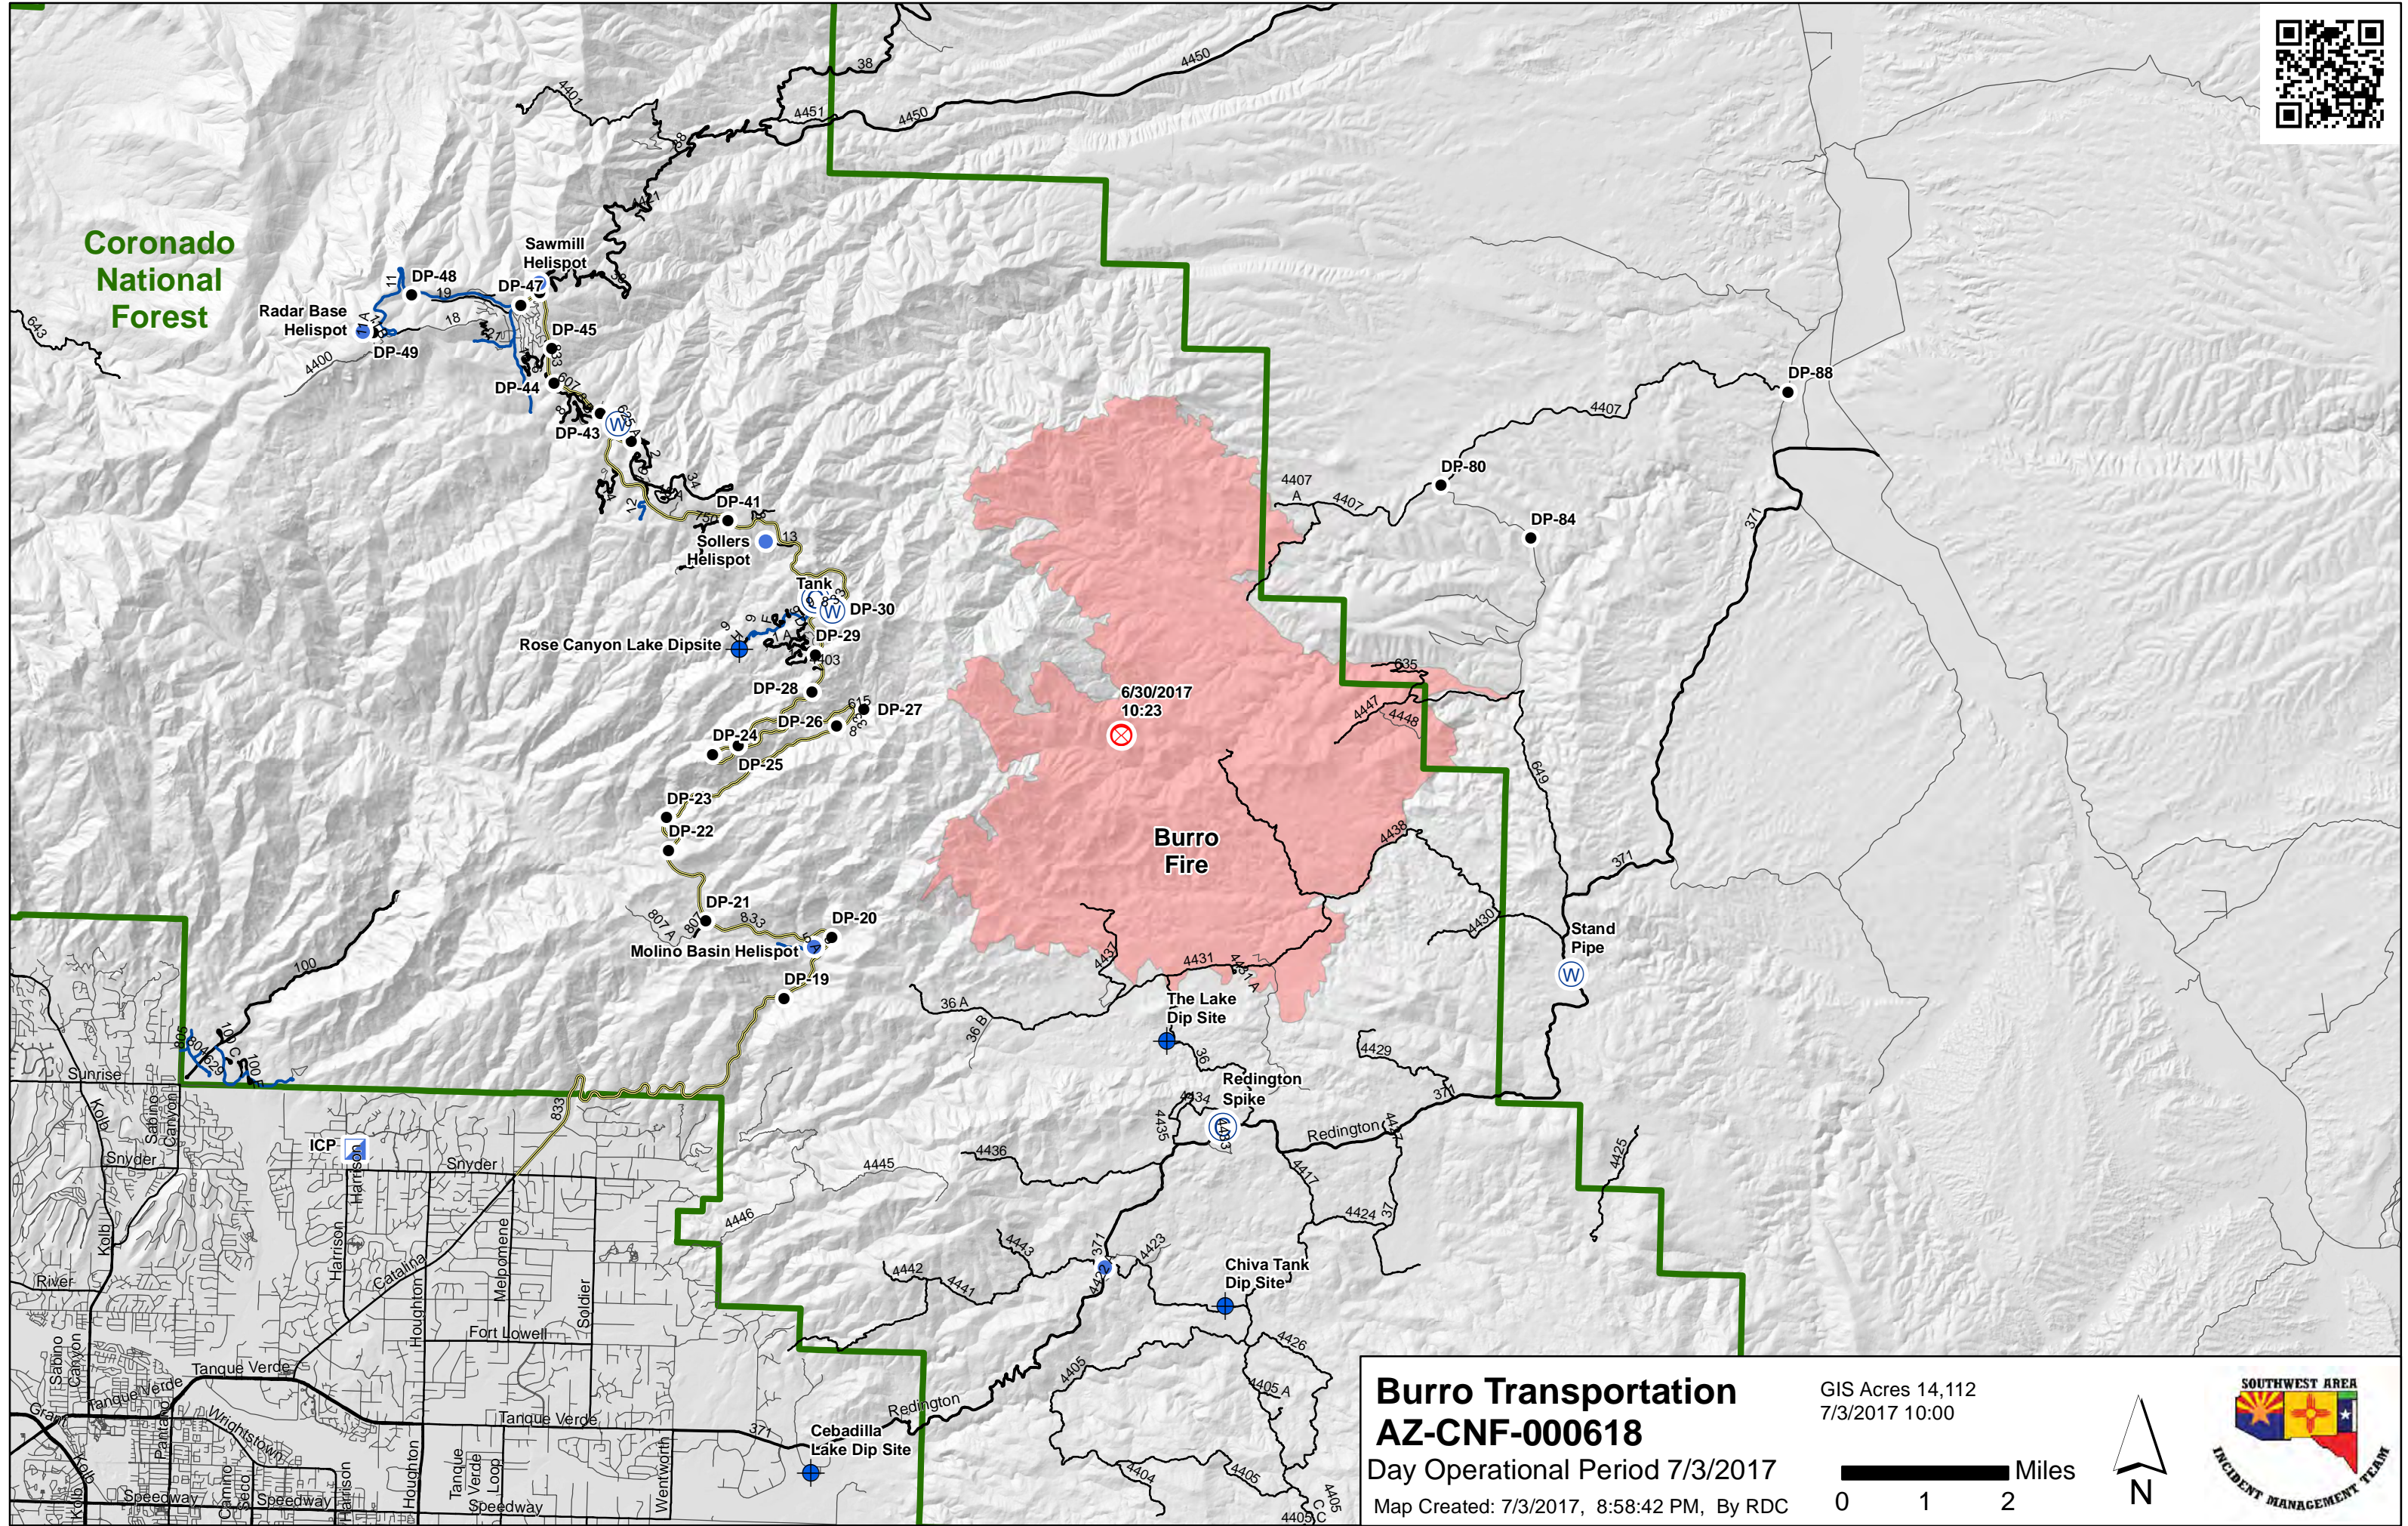

Coronado National Forest

6/30/2017
10:23

Burro Fire

Burro Transportation AZ-CNF-000618

Day Operational Period 7/3/2017

Map Created: 7/3/2017, 8:58:42 PM, By RDC

GIS Acres 14,112
7/3/2017 10:00