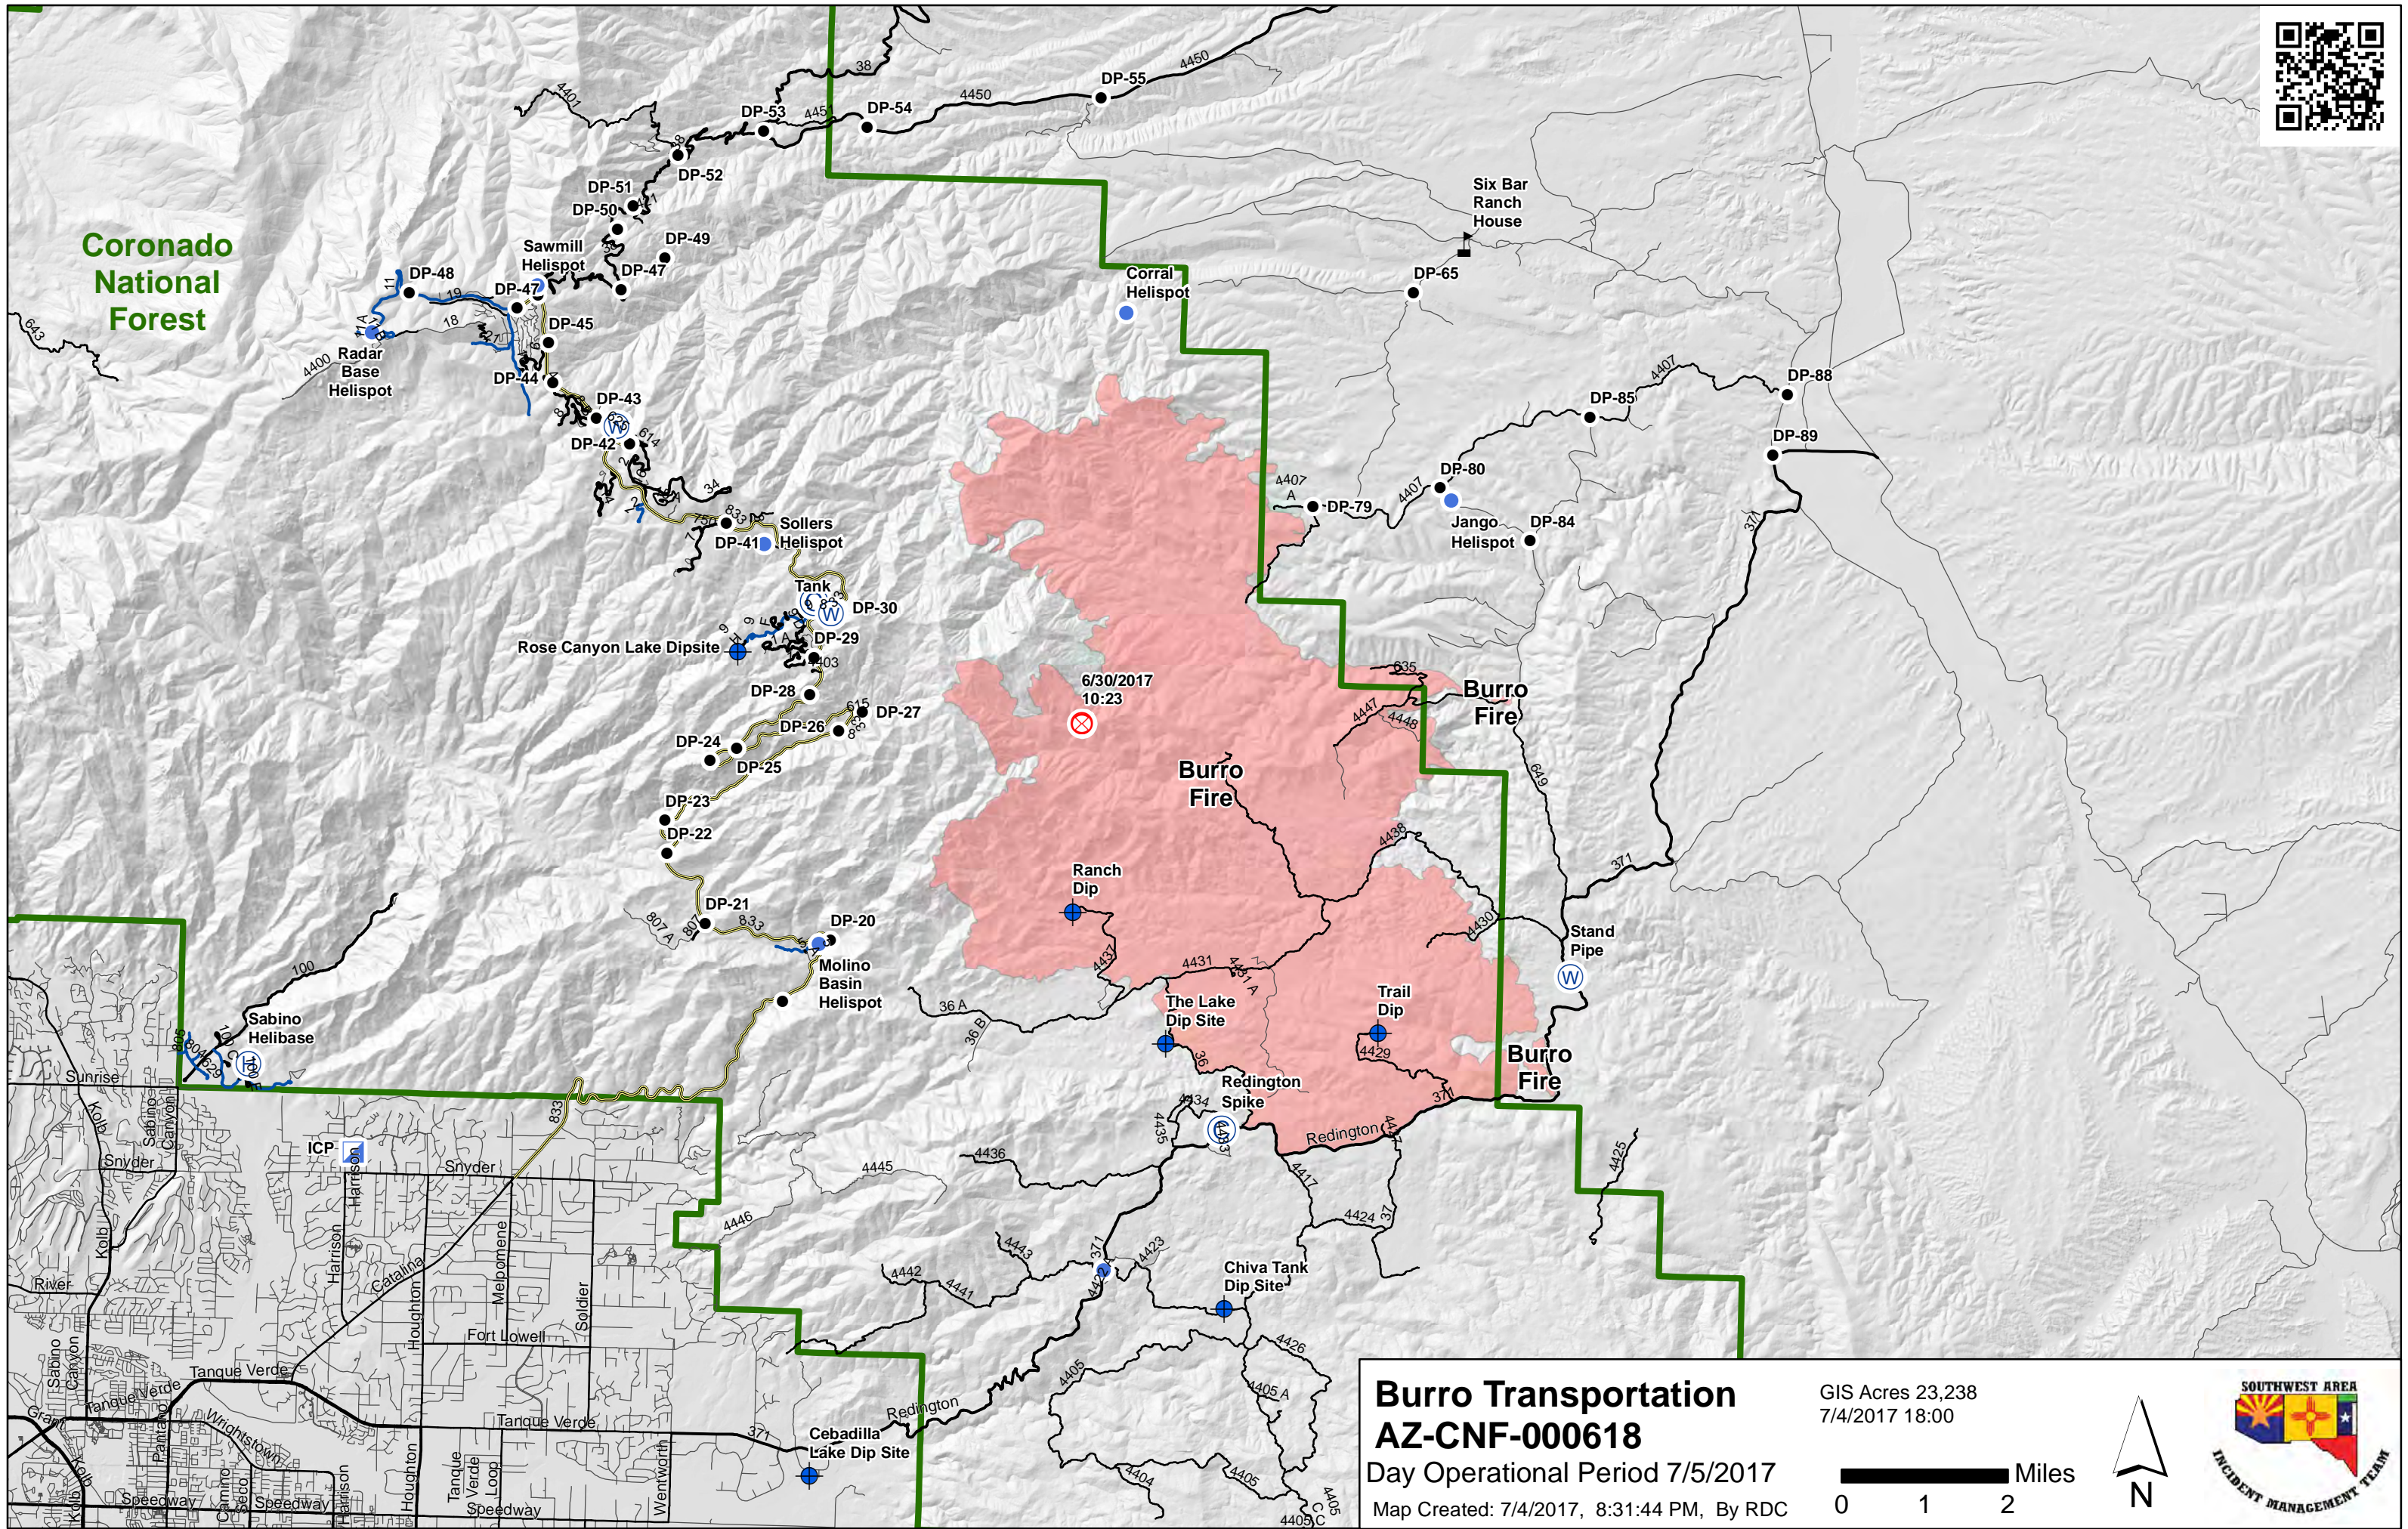

Coronado National Forest

6/30/2017 10:23

### Burro Transportation AZ-CNF-000618

Day Operational Period 7/5/2017

Map Created: 7/4/2017, 8:31:44 PM, By RDC

GIS Acres 23,238  
7/4/2017 18:00