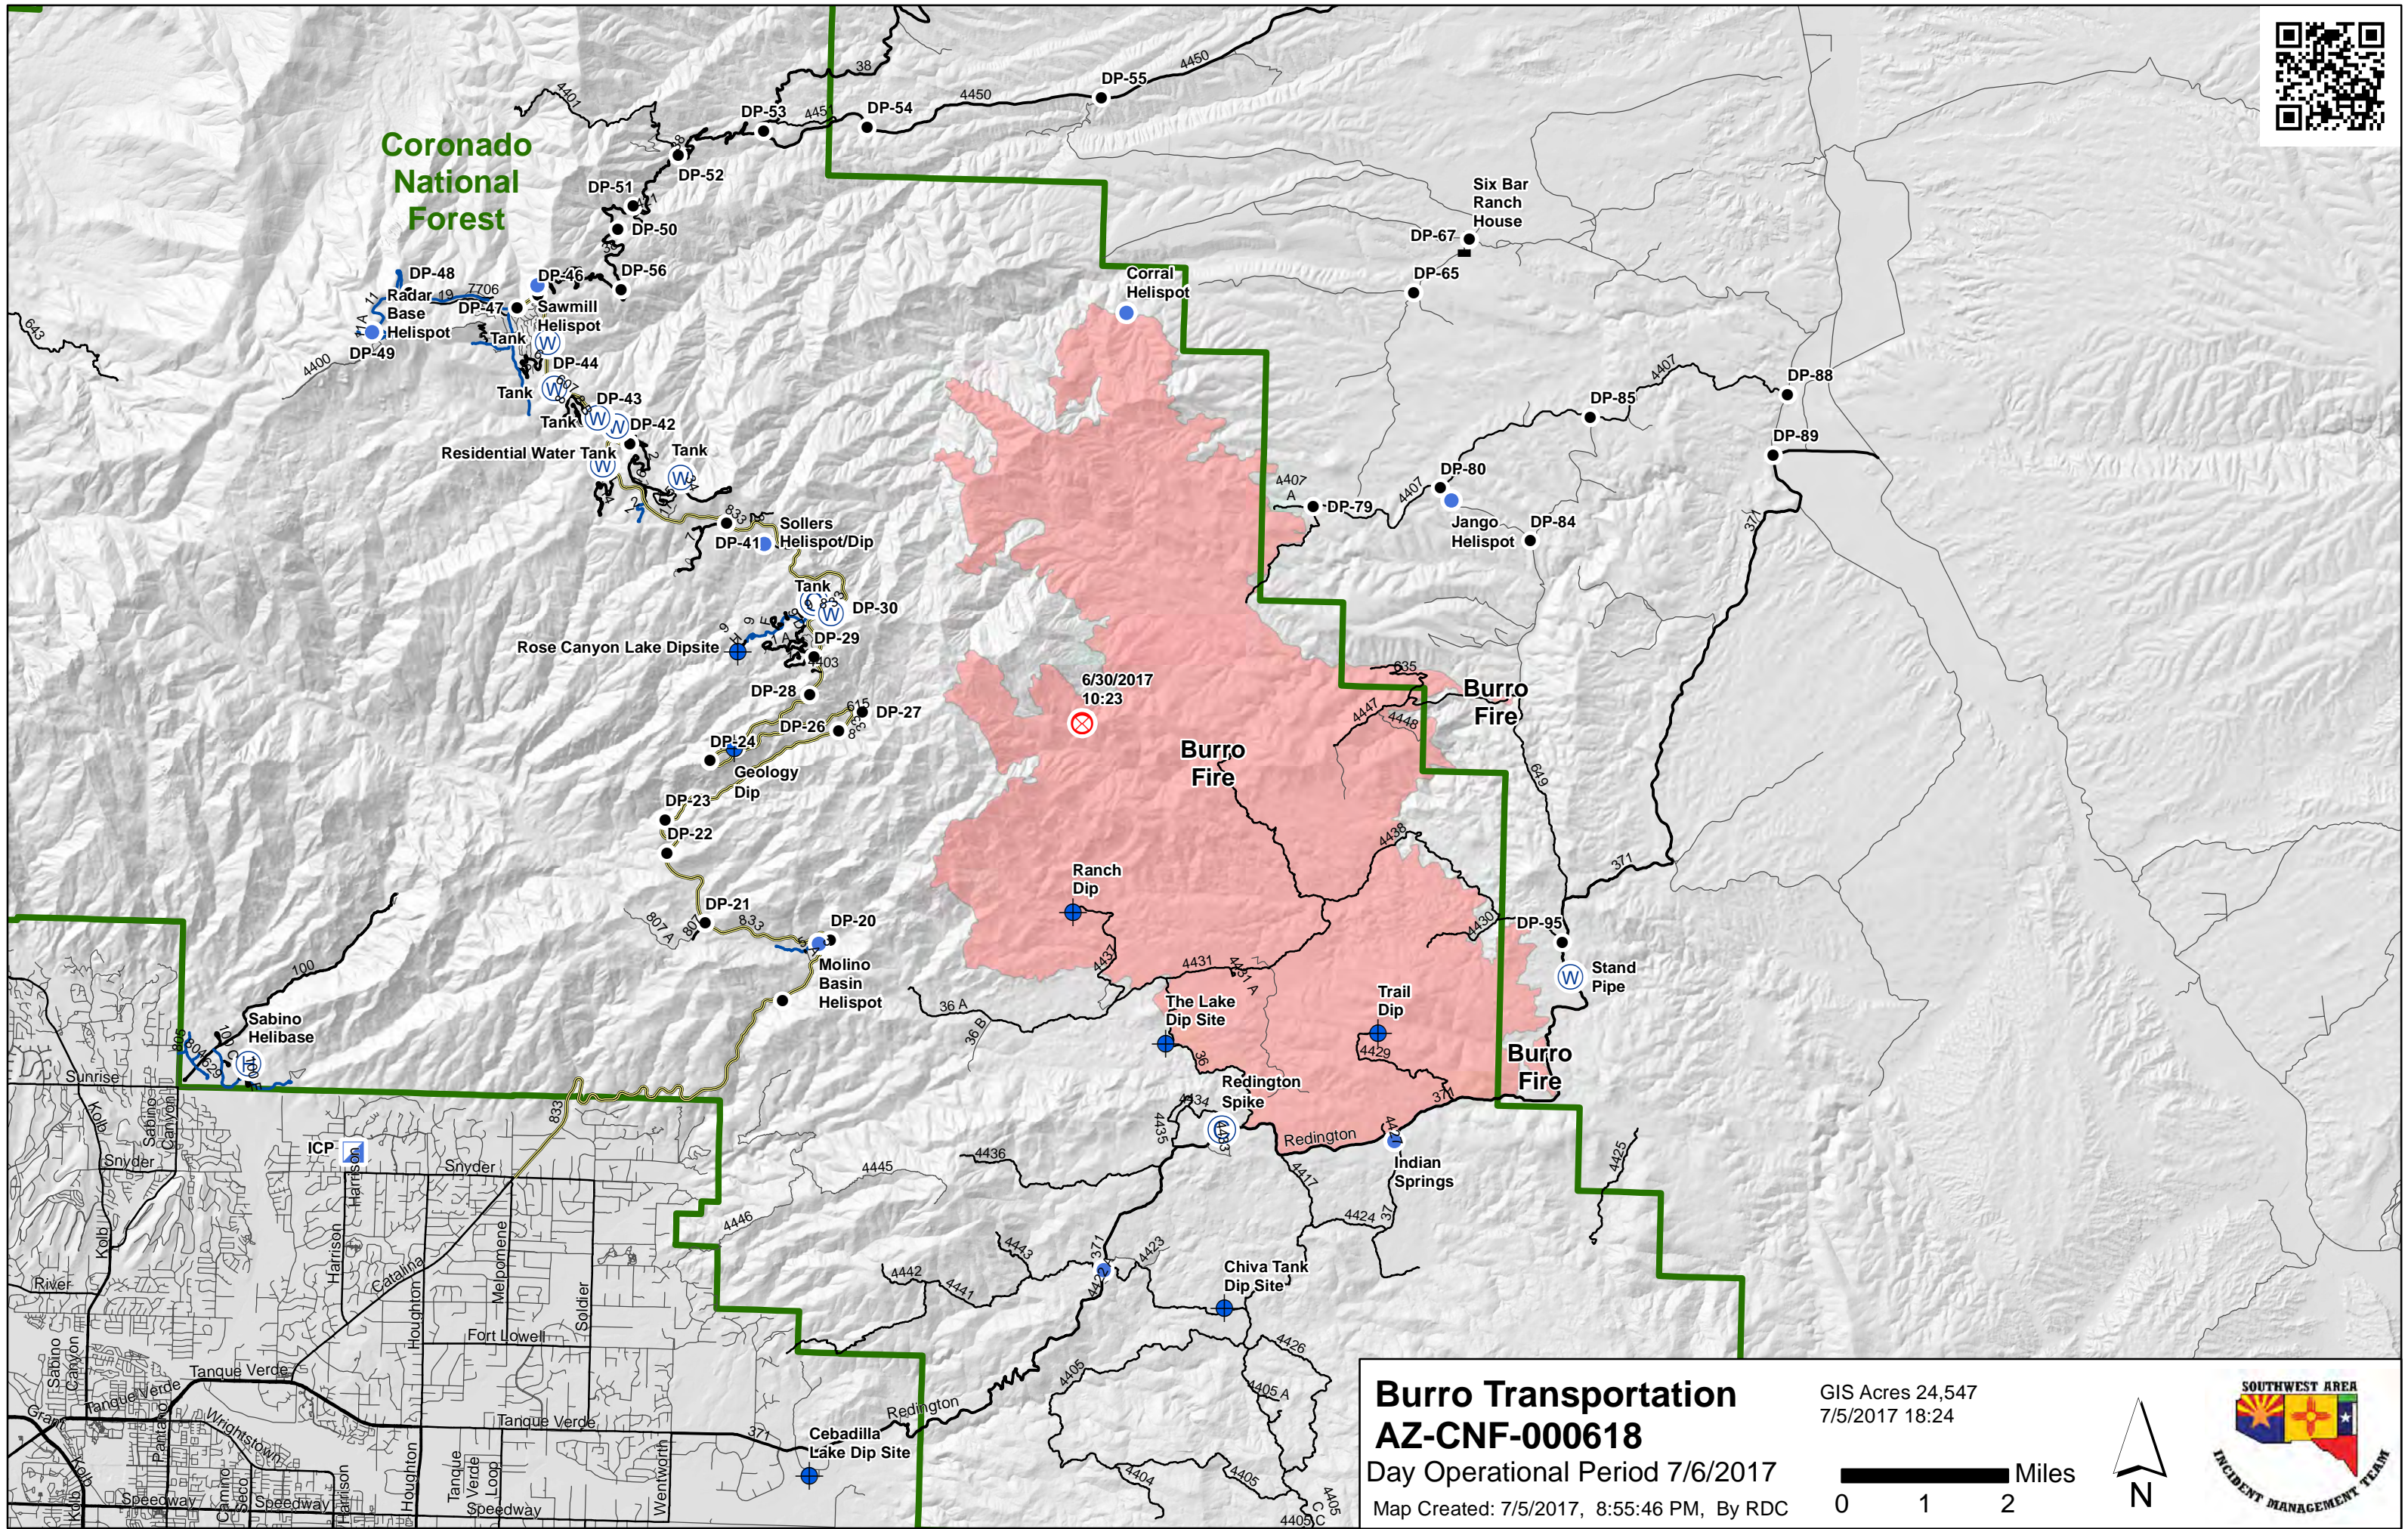

Coronado National Forest

Burro Transportation
AZ-CNF-000618
Day Operational Period 7/6/2017
Map Created: 7/5/2017, 8:55:46 PM, By RDC

GIS Acres 24,547
7/5/2017 18:24