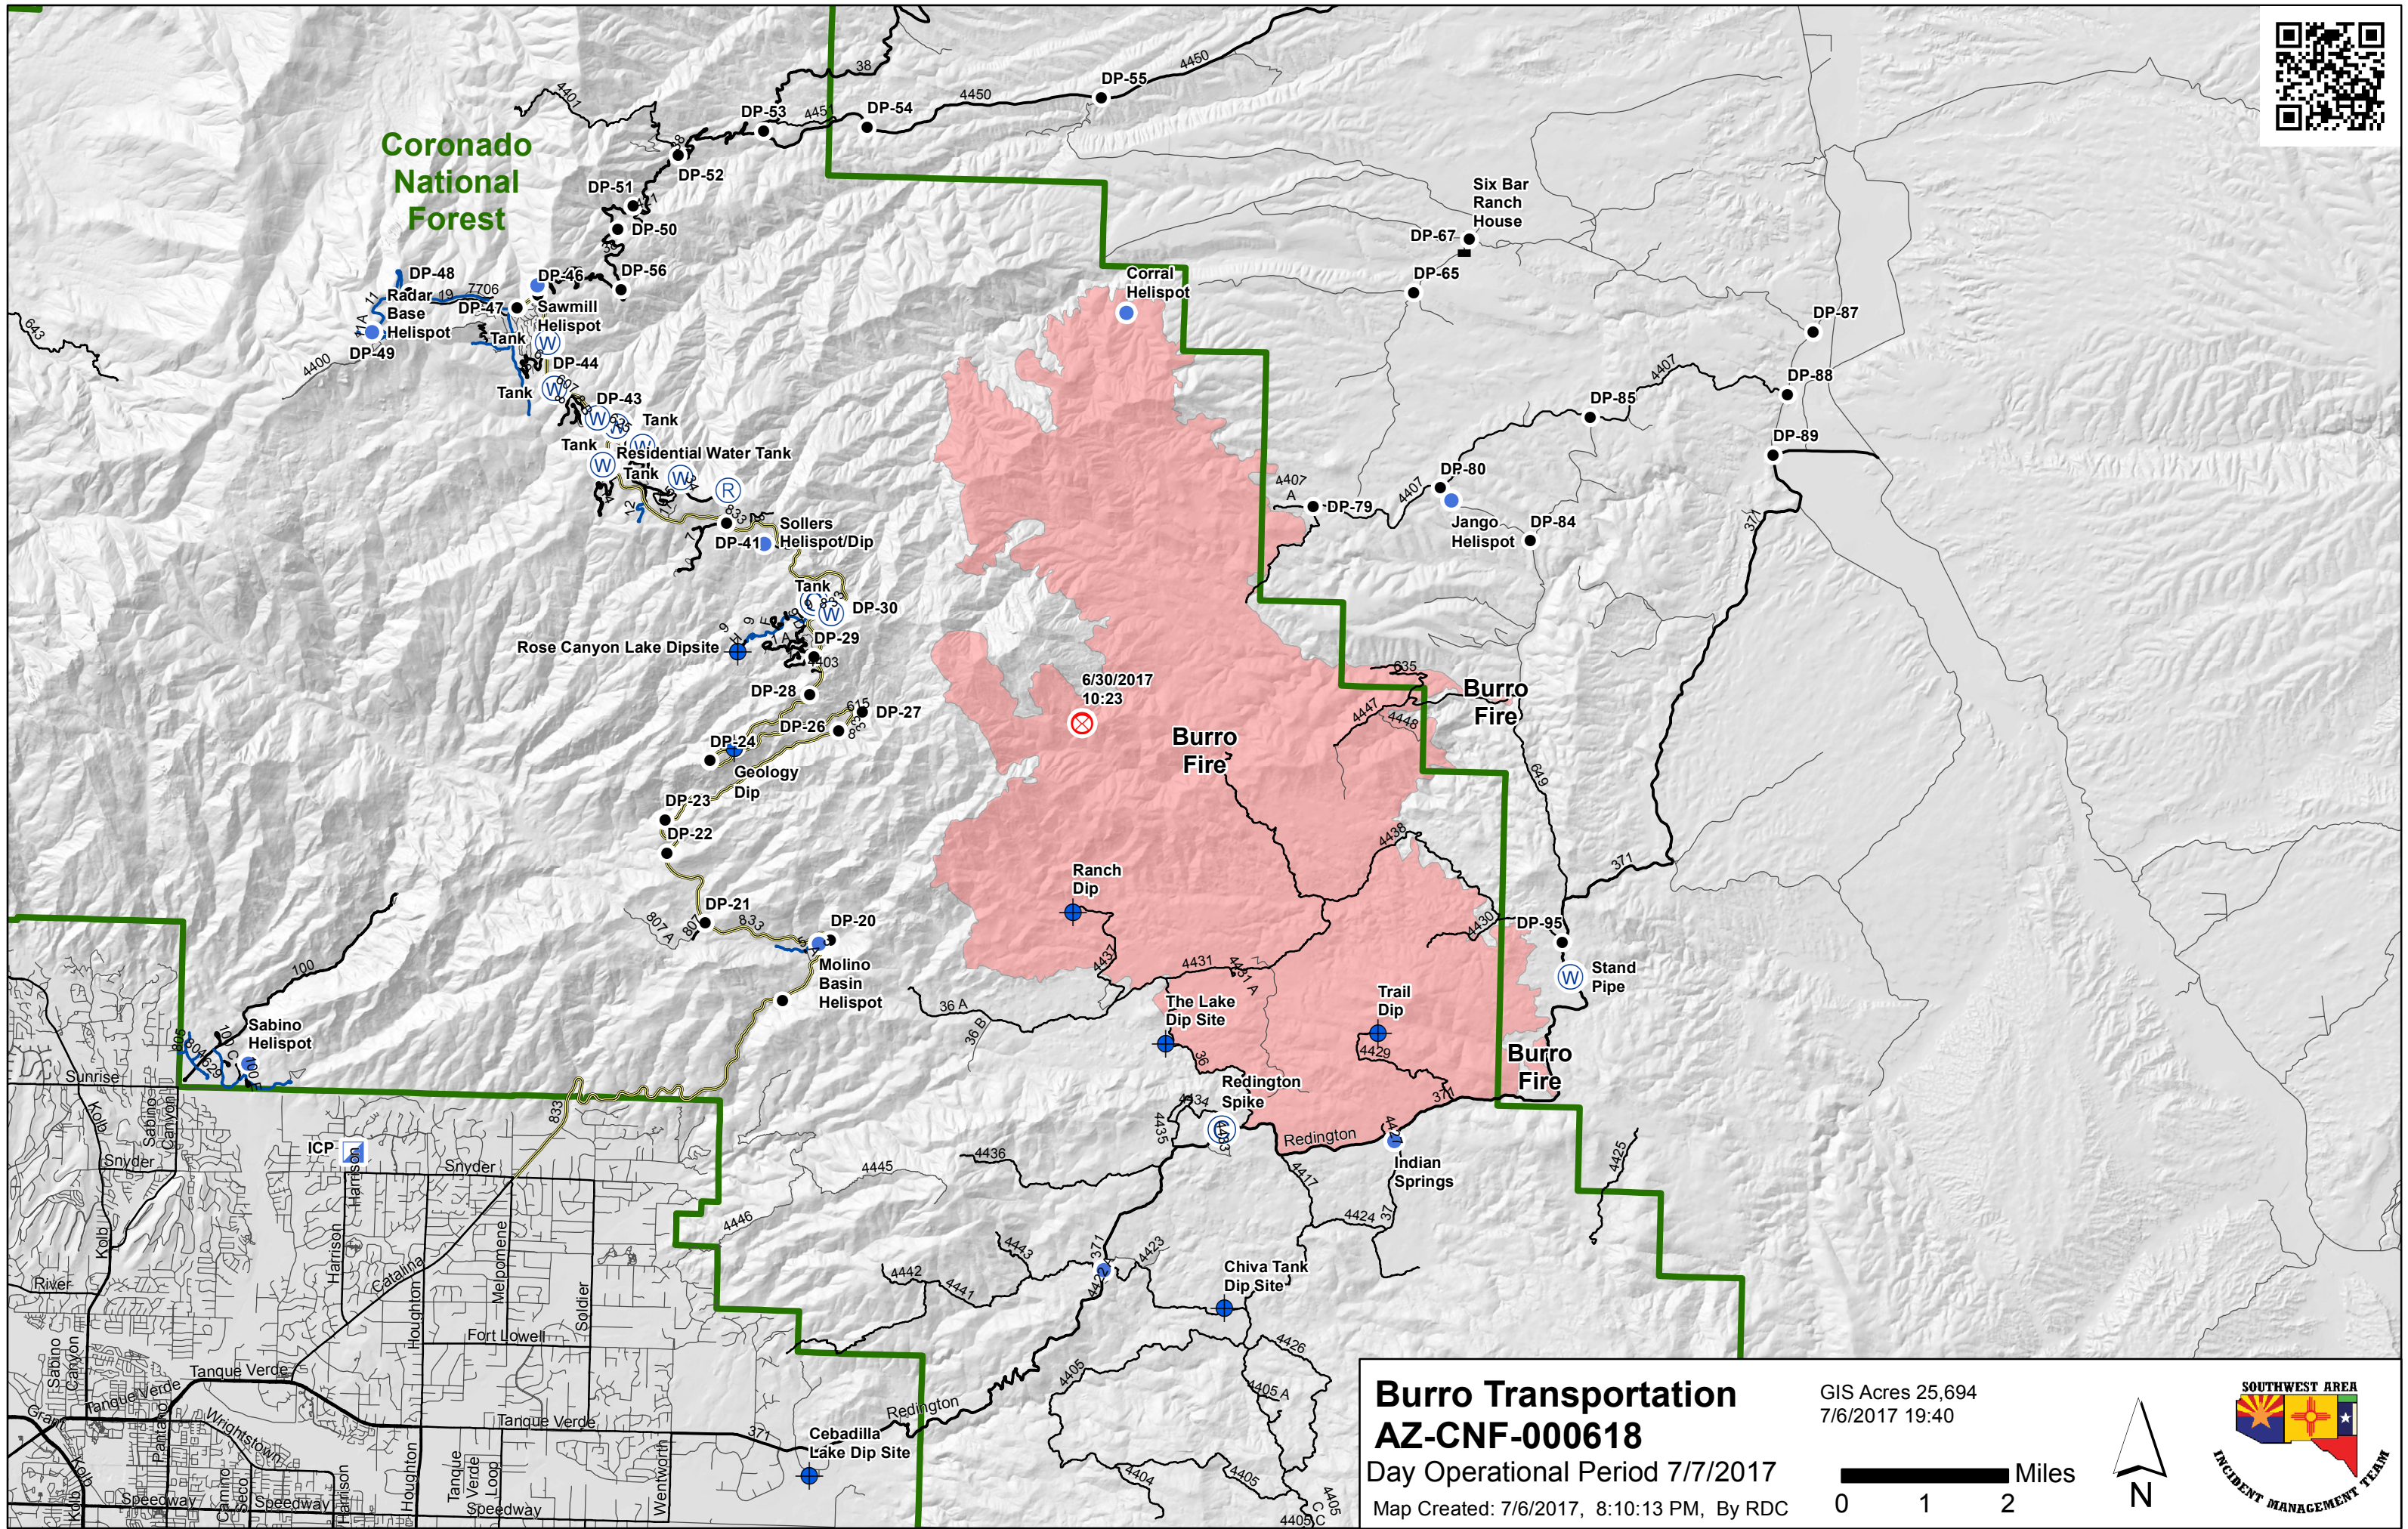

Coronado National Forest

**Burro Transportation**  
**AZ-CNF-000618**  
Day Operational Period 7/7/2017  
Map Created: 7/6/2017, 8:10:13 PM, By RDC

GIS Acres 25,694  
7/6/2017 19:40