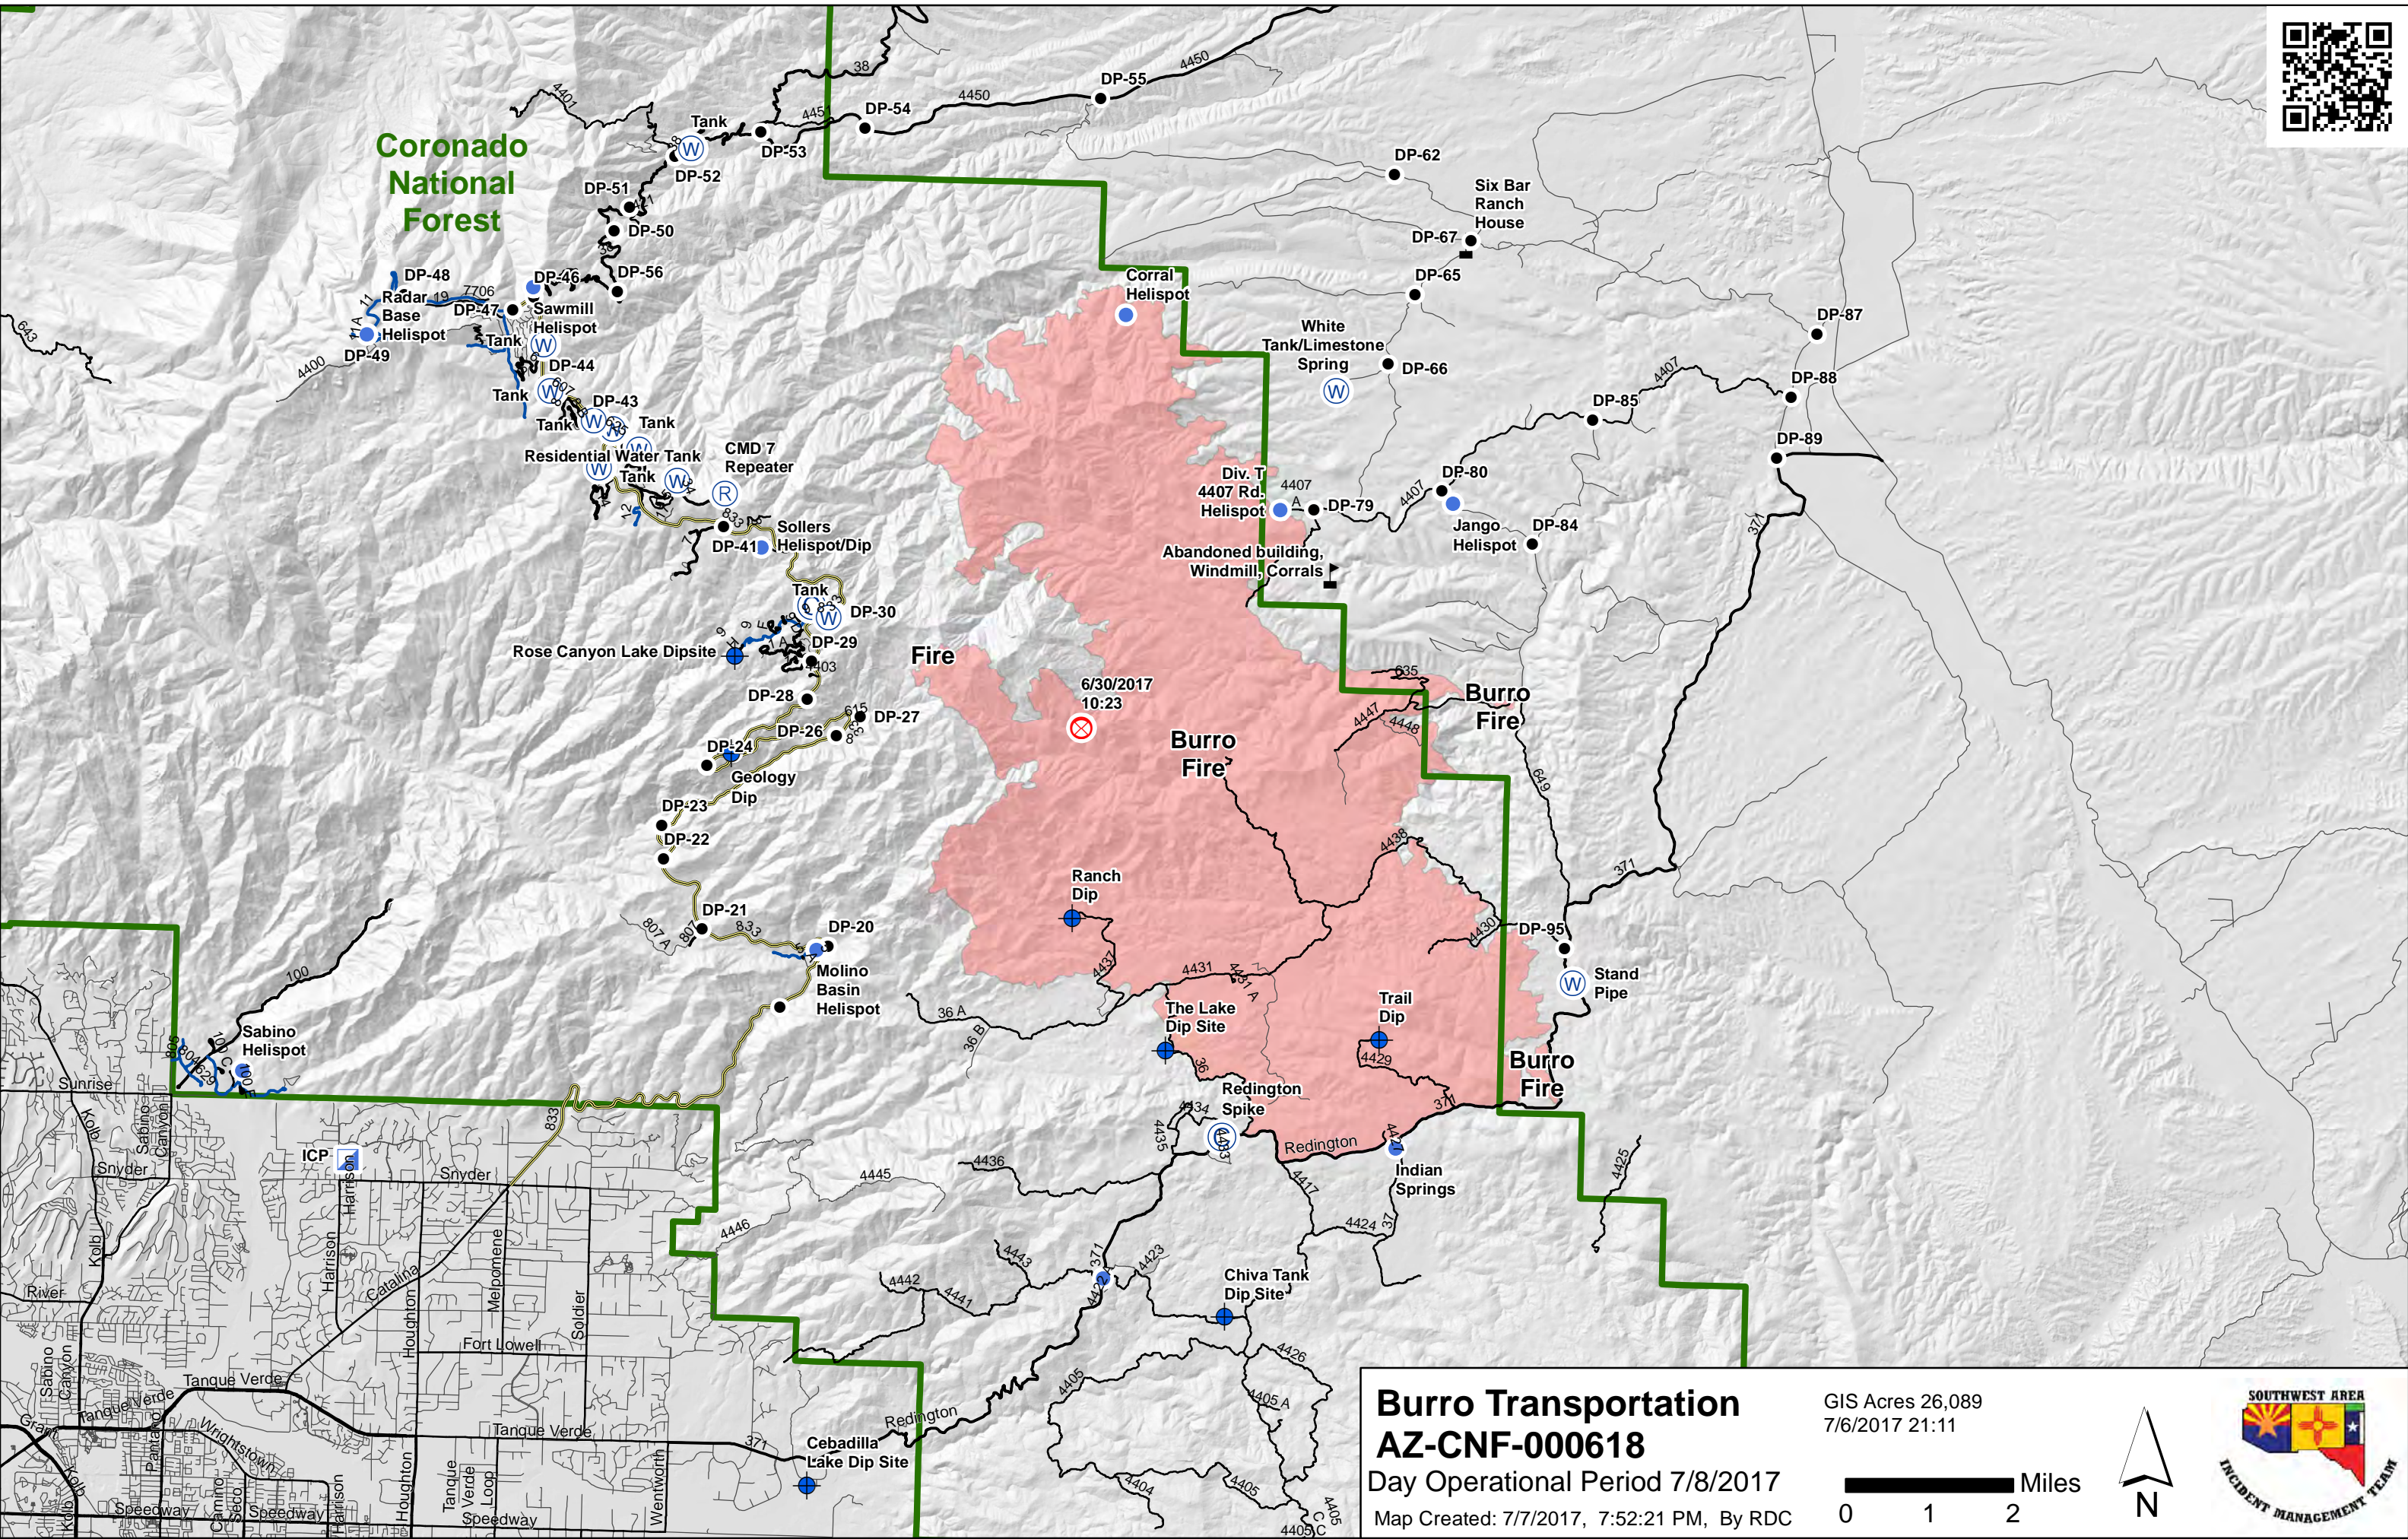

Coronado National Forest

**Burro Transportation
AZ-CNF-000618**

Day Operational Period 7/8/2017

Map Created: 7/7/2017, 7:52:21 PM, By RDC

GIS Acres 26,089
7/6/2017 21:11