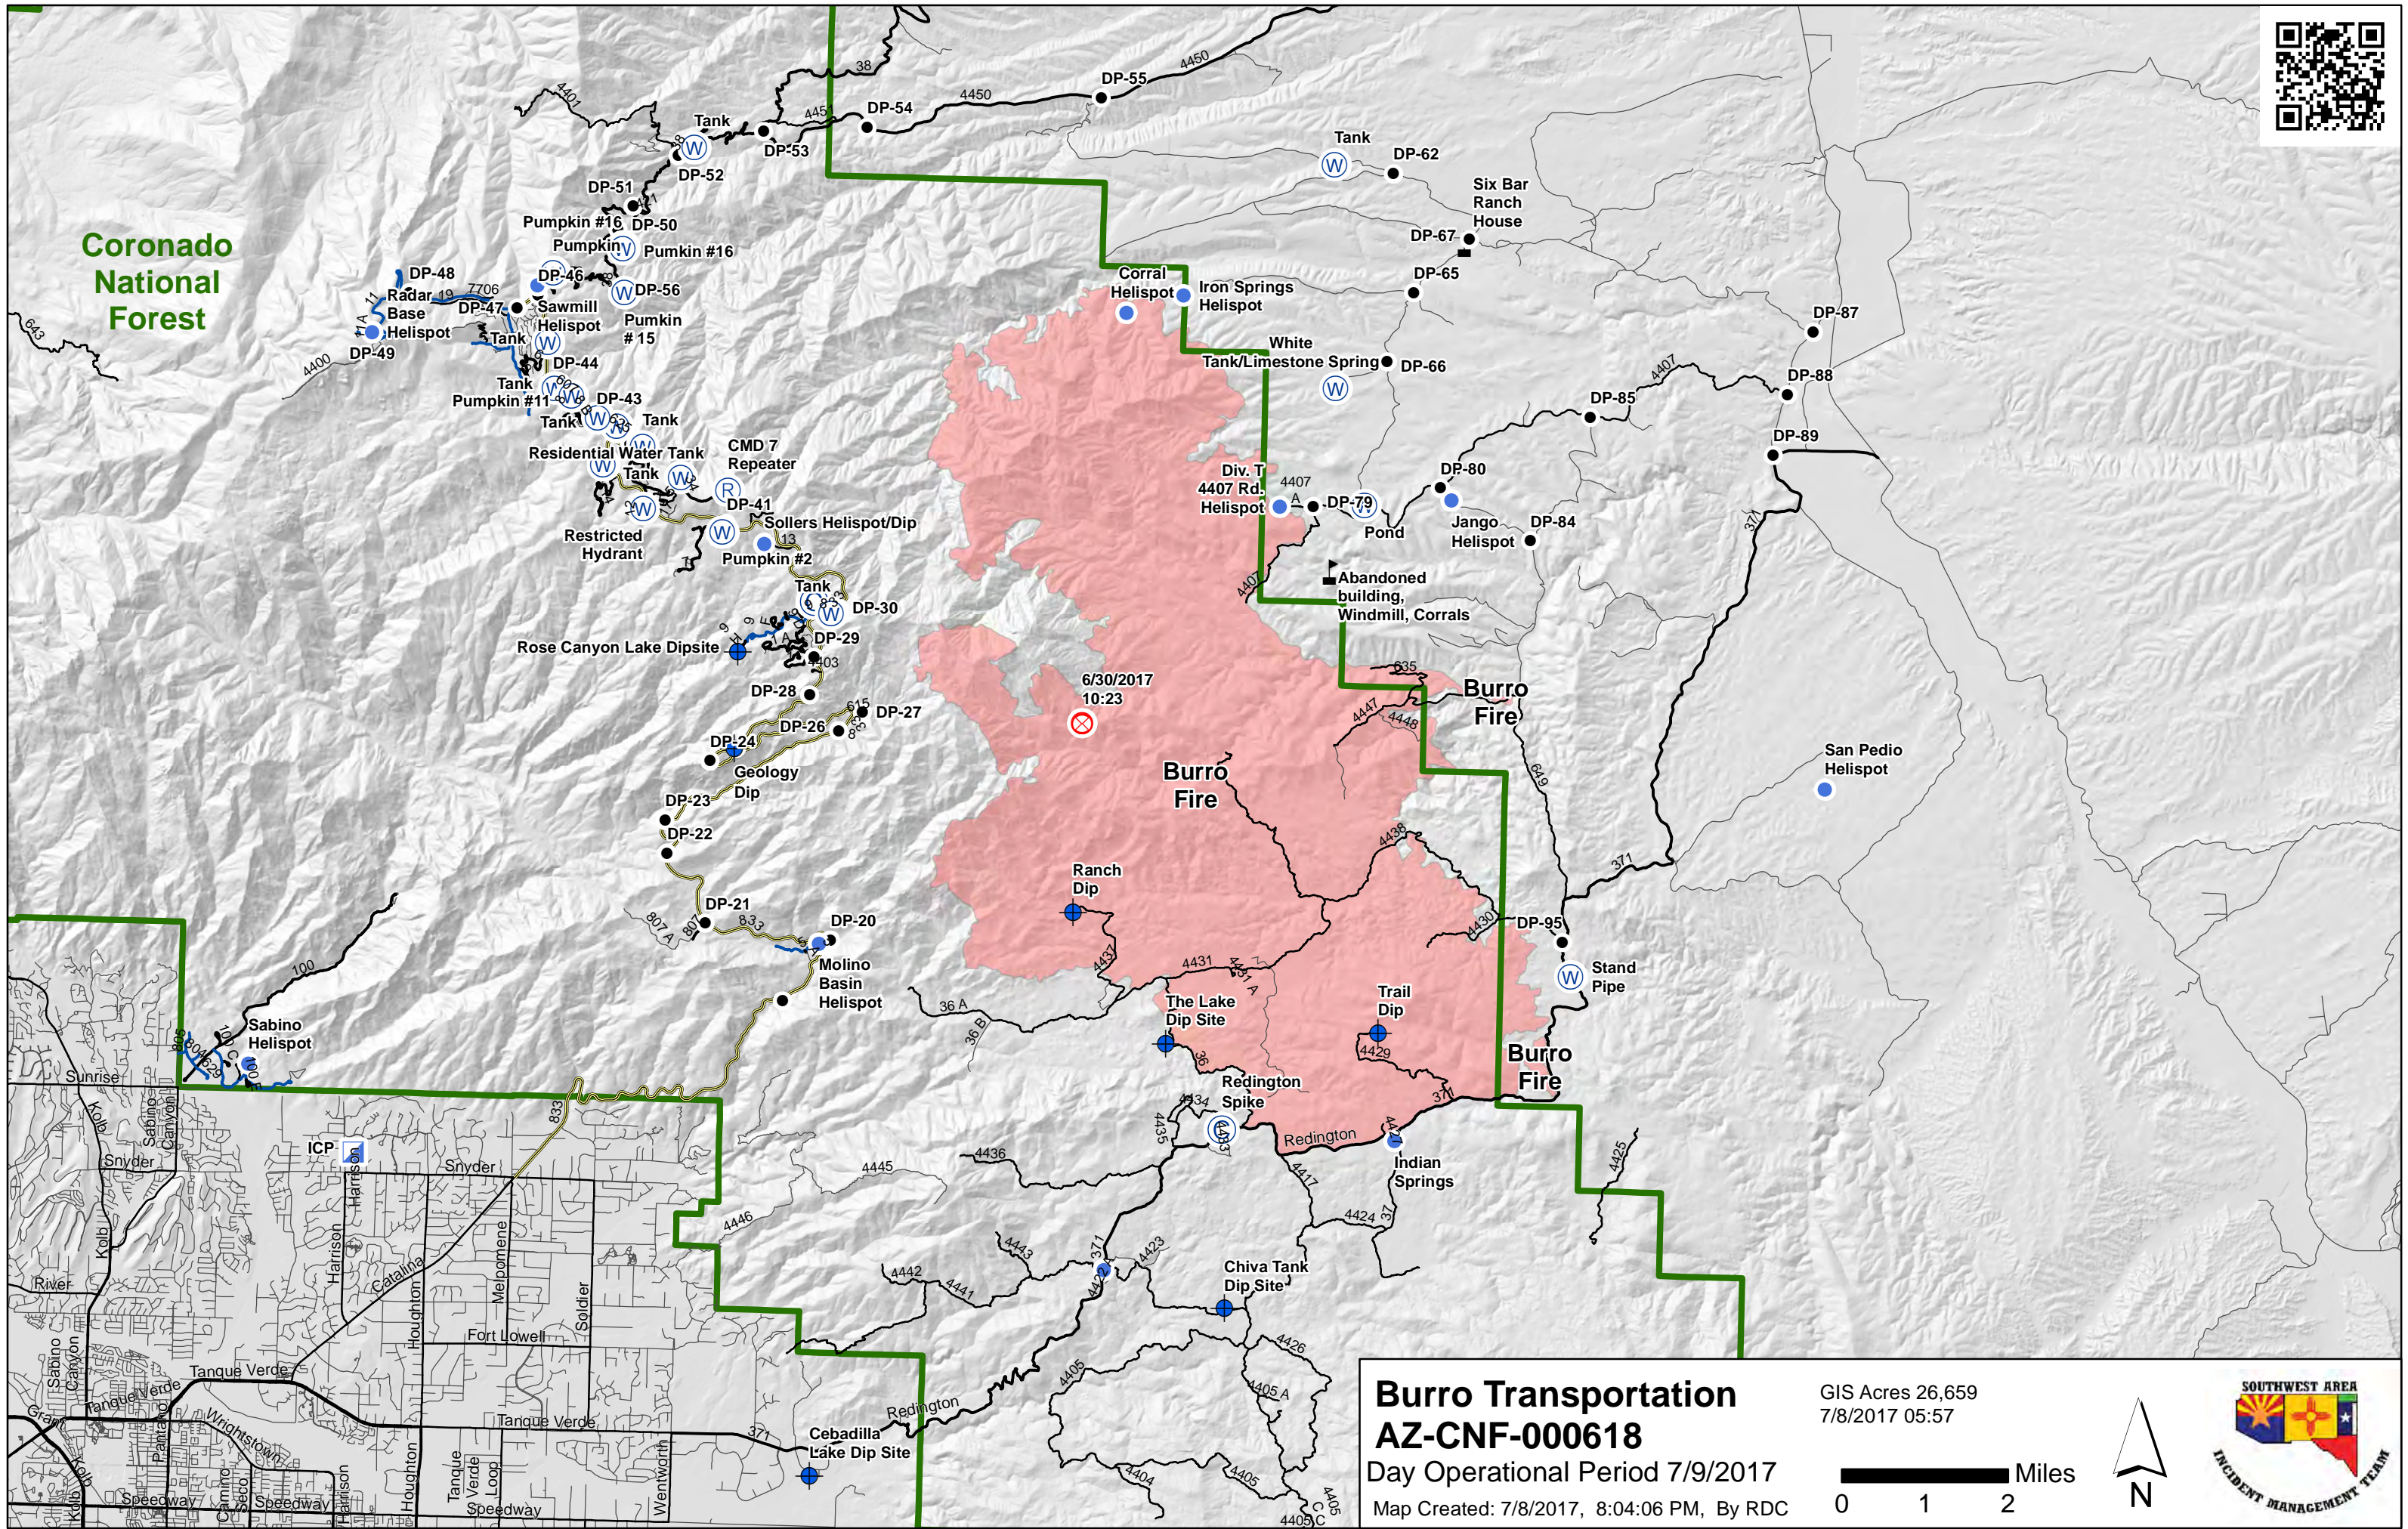

Coronado National Forest

Burro Transportation
AZ-CNF-000618
Day Operational Period 7/9/2017
Map Created: 7/8/2017, 8:04:06 PM, By RDC

GIS Acres 26,659
7/8/2017 05:57