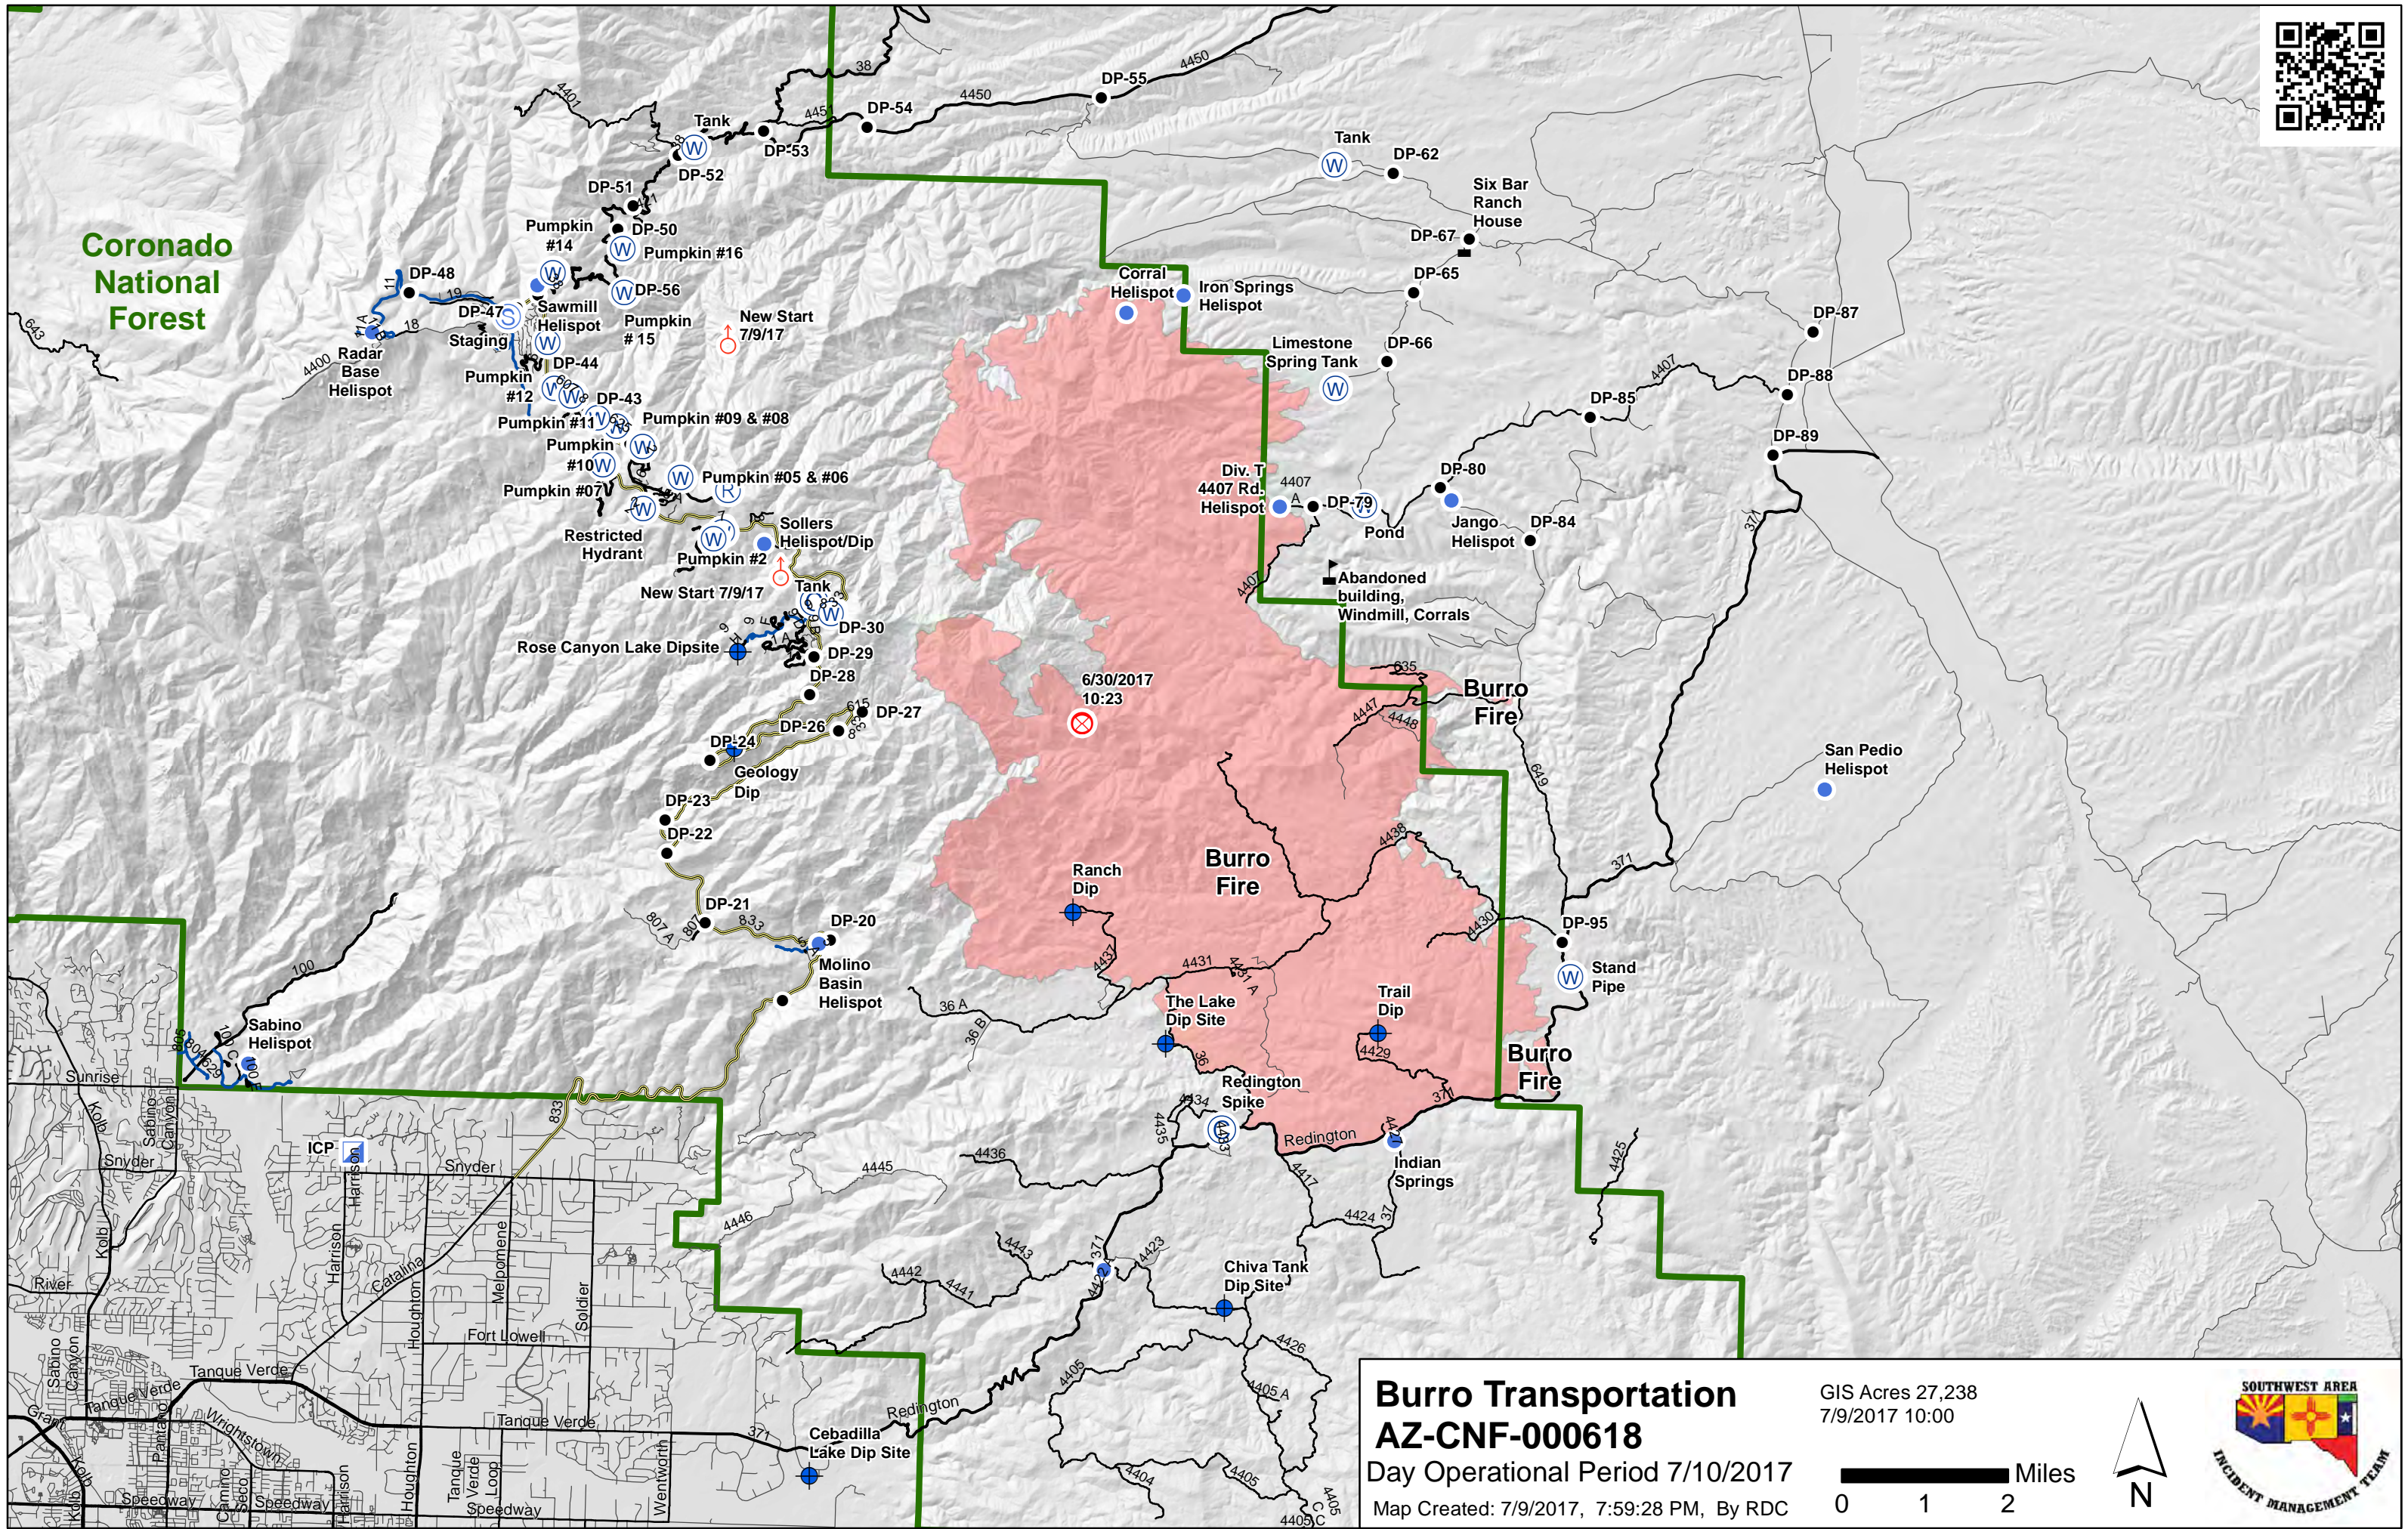

Coronado National Forest

Burro Transportation
AZ-CNF-000618
Day Operational Period 7/10/2017
Map Created: 7/9/2017, 7:59:28 PM, By RDC

GIS Acres 27,238
7/9/2017 10:00