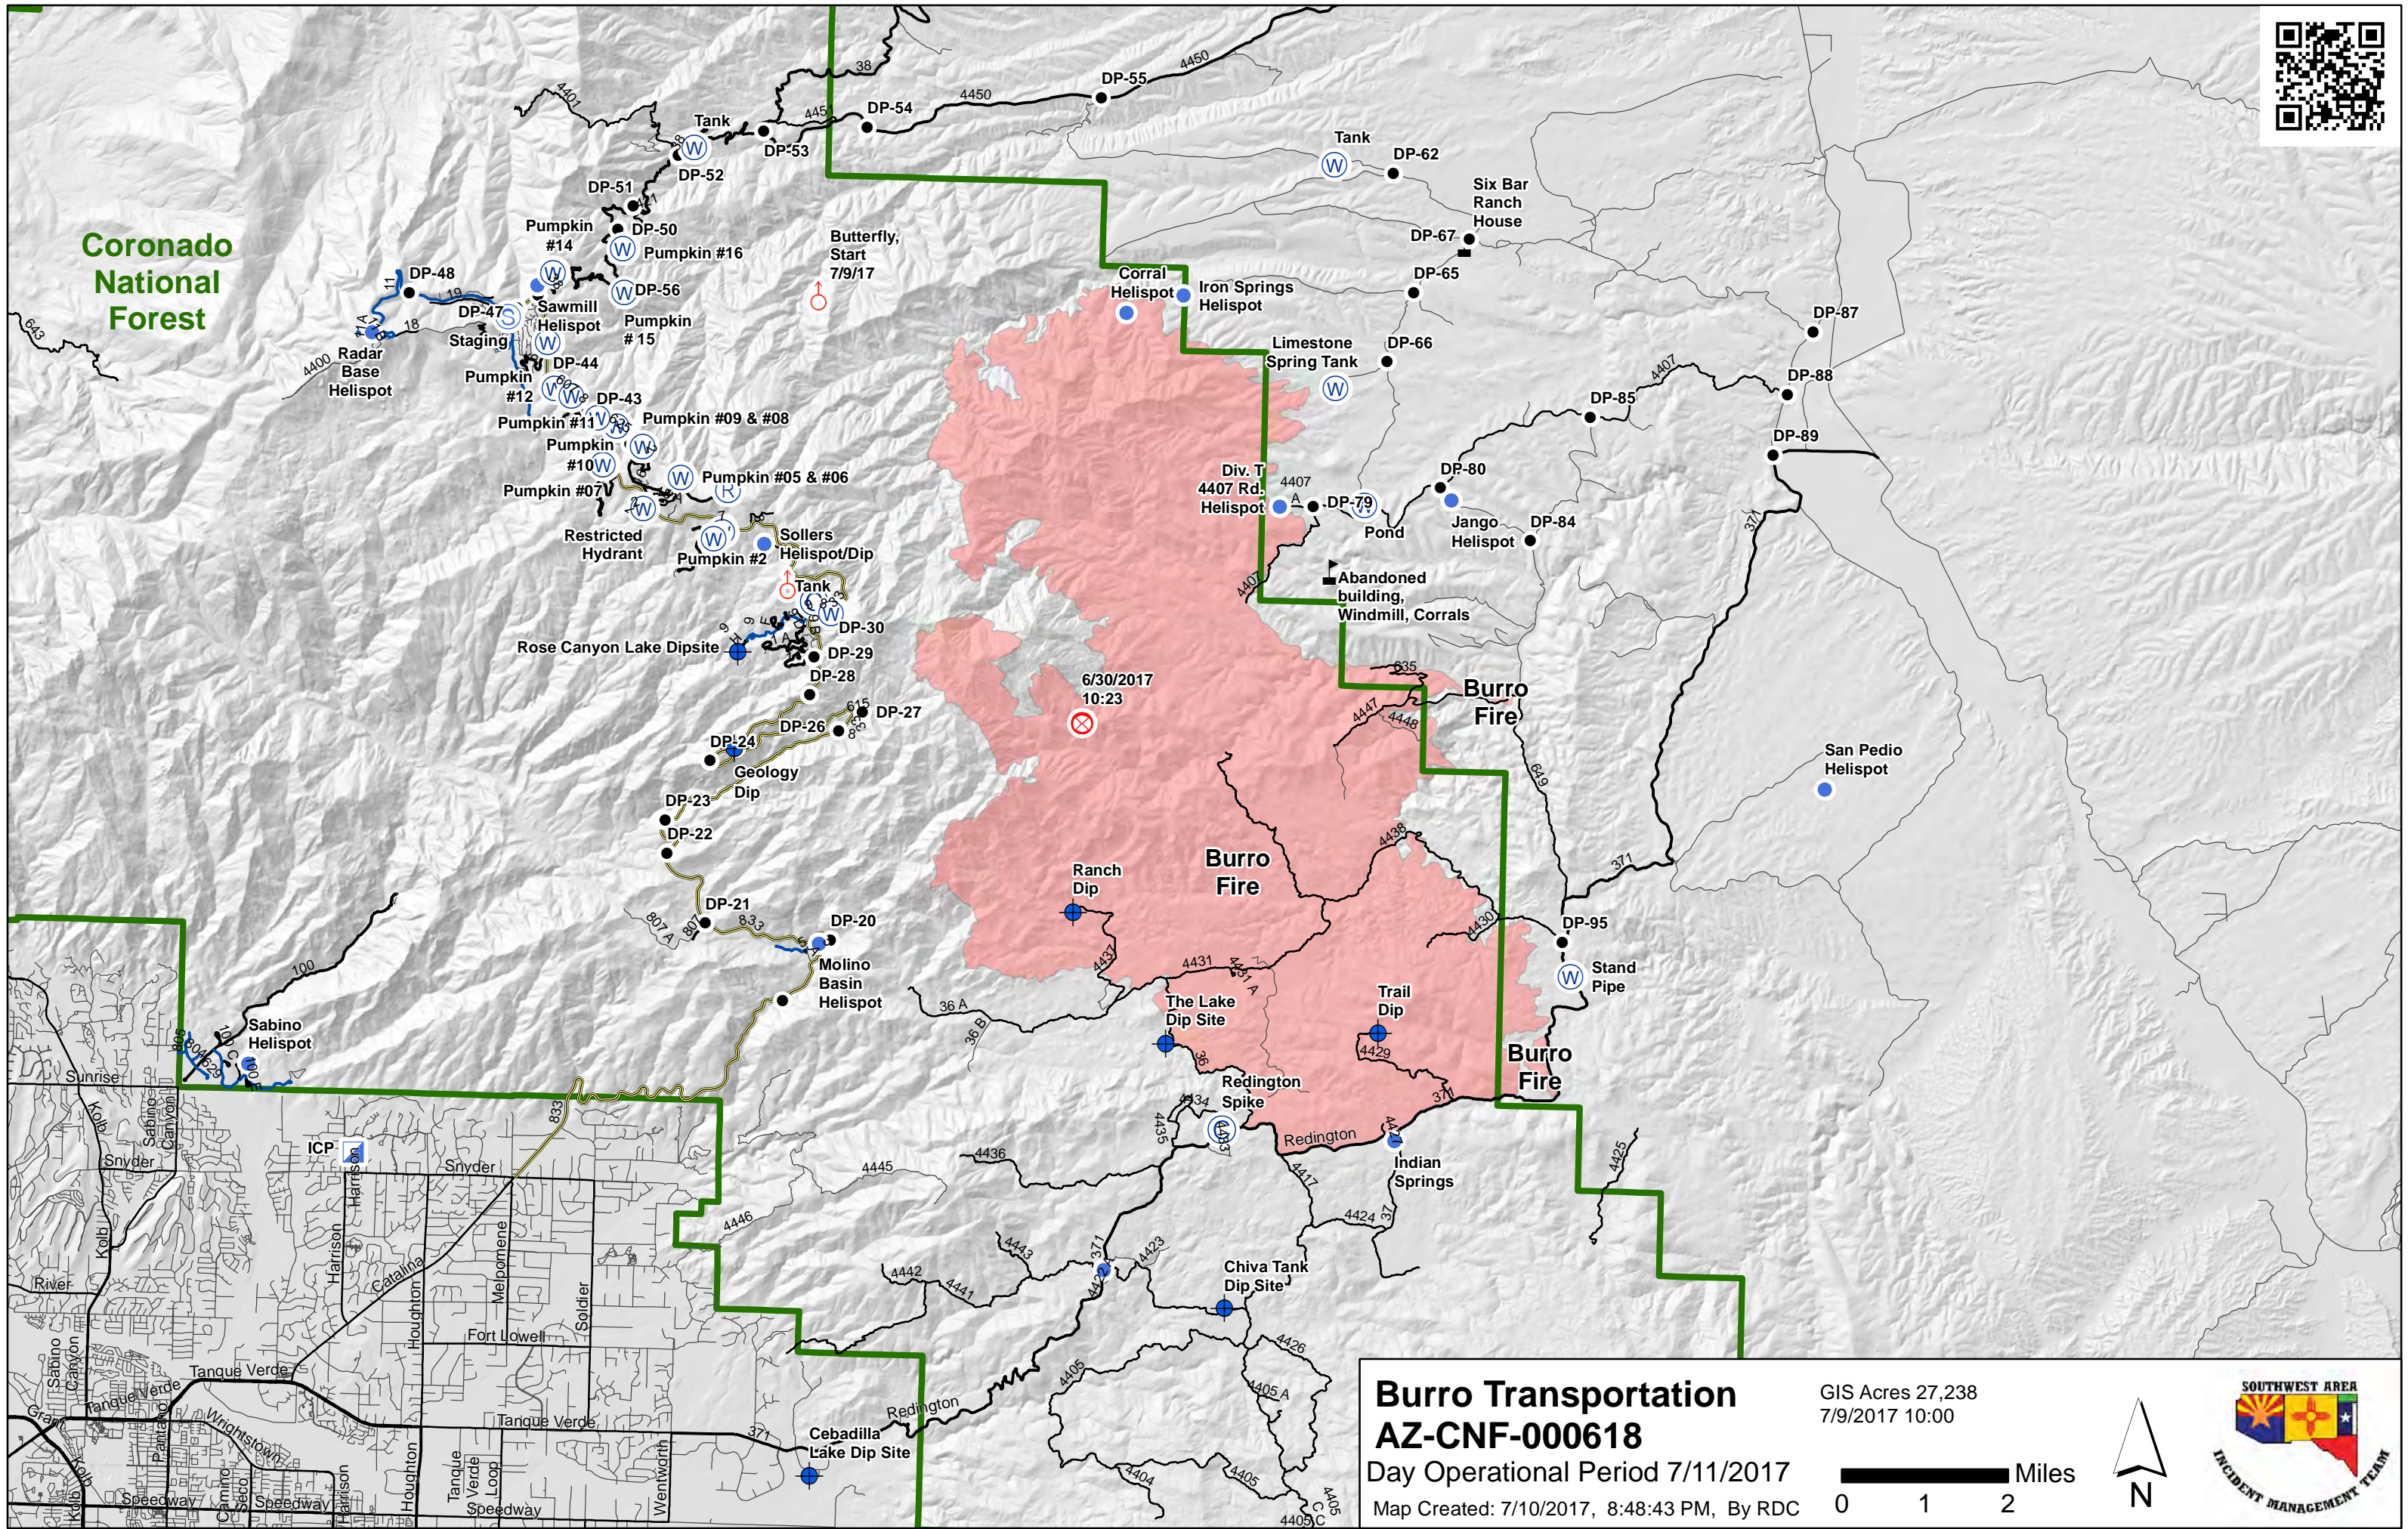

Coronado National Forest

Burro Transportation AZ-CNF-000618

GIS Acres 27,238
7/9/2017 10:00

Day Operational Period 7/11/2017

Map Created: 7/10/2017, 8:48:43 PM, By RDC