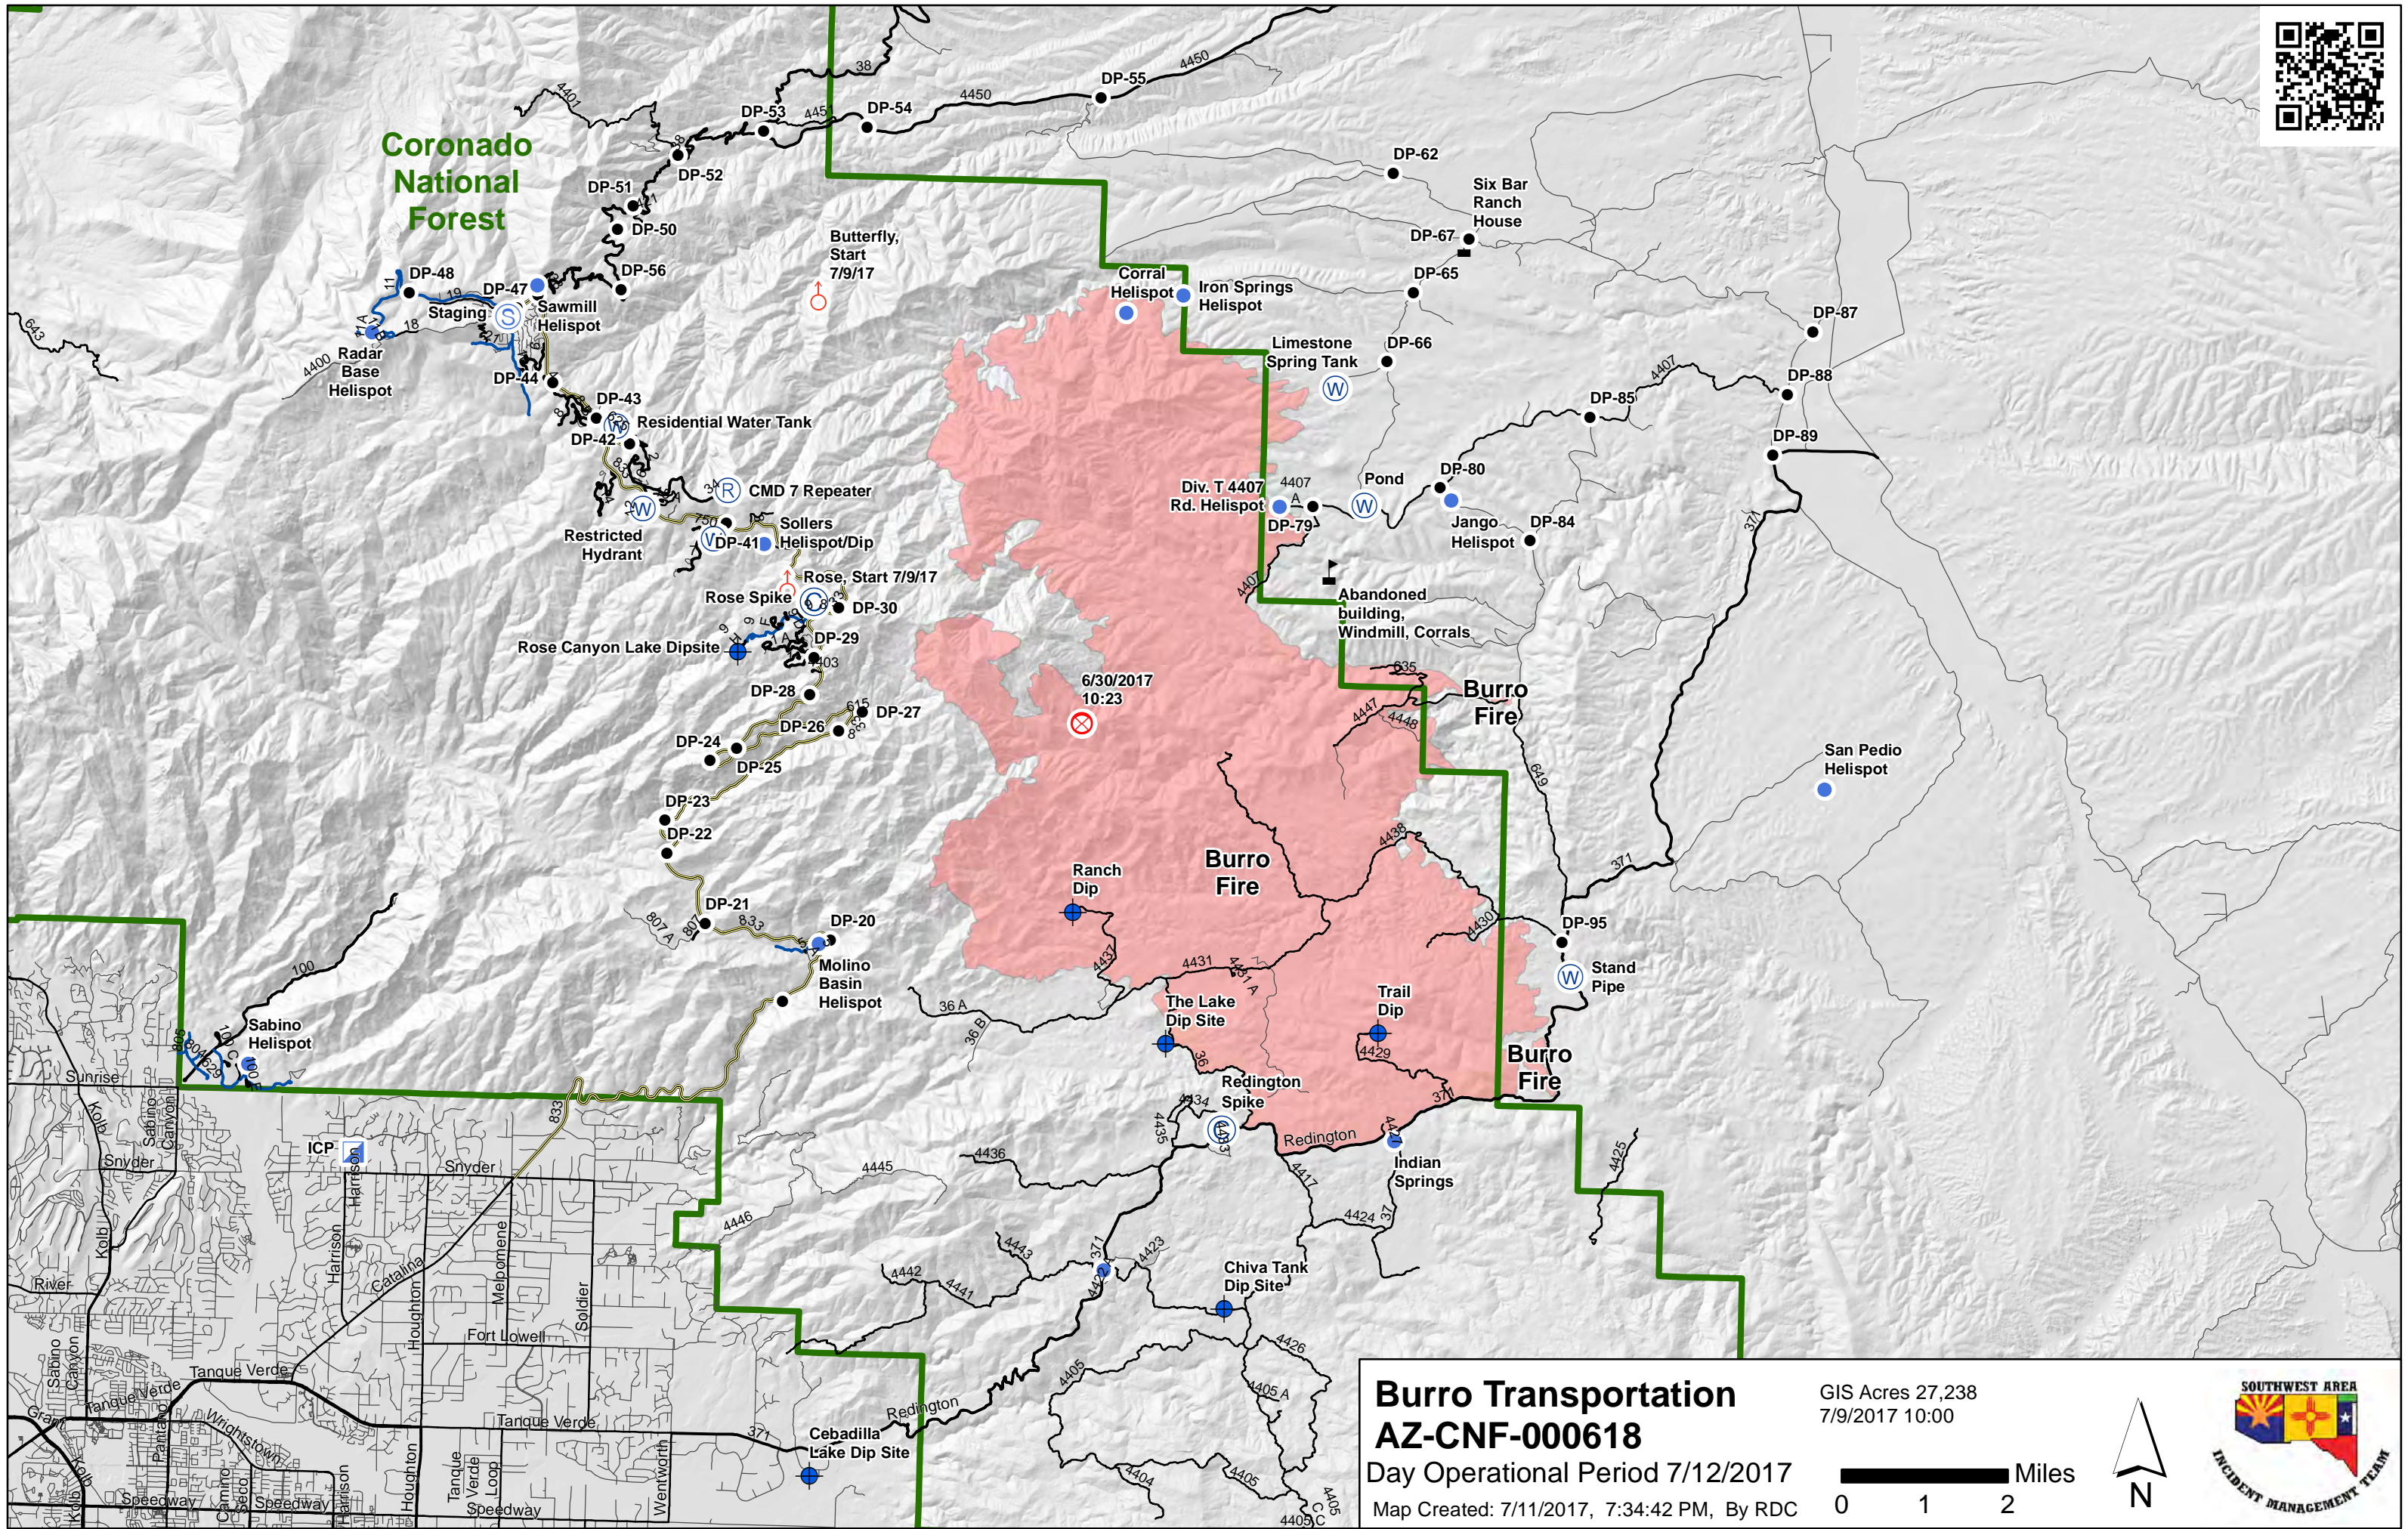

Coronado National Forest

Butterfly, Start 7/9/17

Rose, Start 7/9/17

6/30/2017 10:23

Burro Transportation AZ-CNF-000618

Day Operational Period 7/12/2017

Map Created: 7/11/2017, 7:34:42 PM, By RDC

GIS Acres 27,238
7/9/2017 10:00