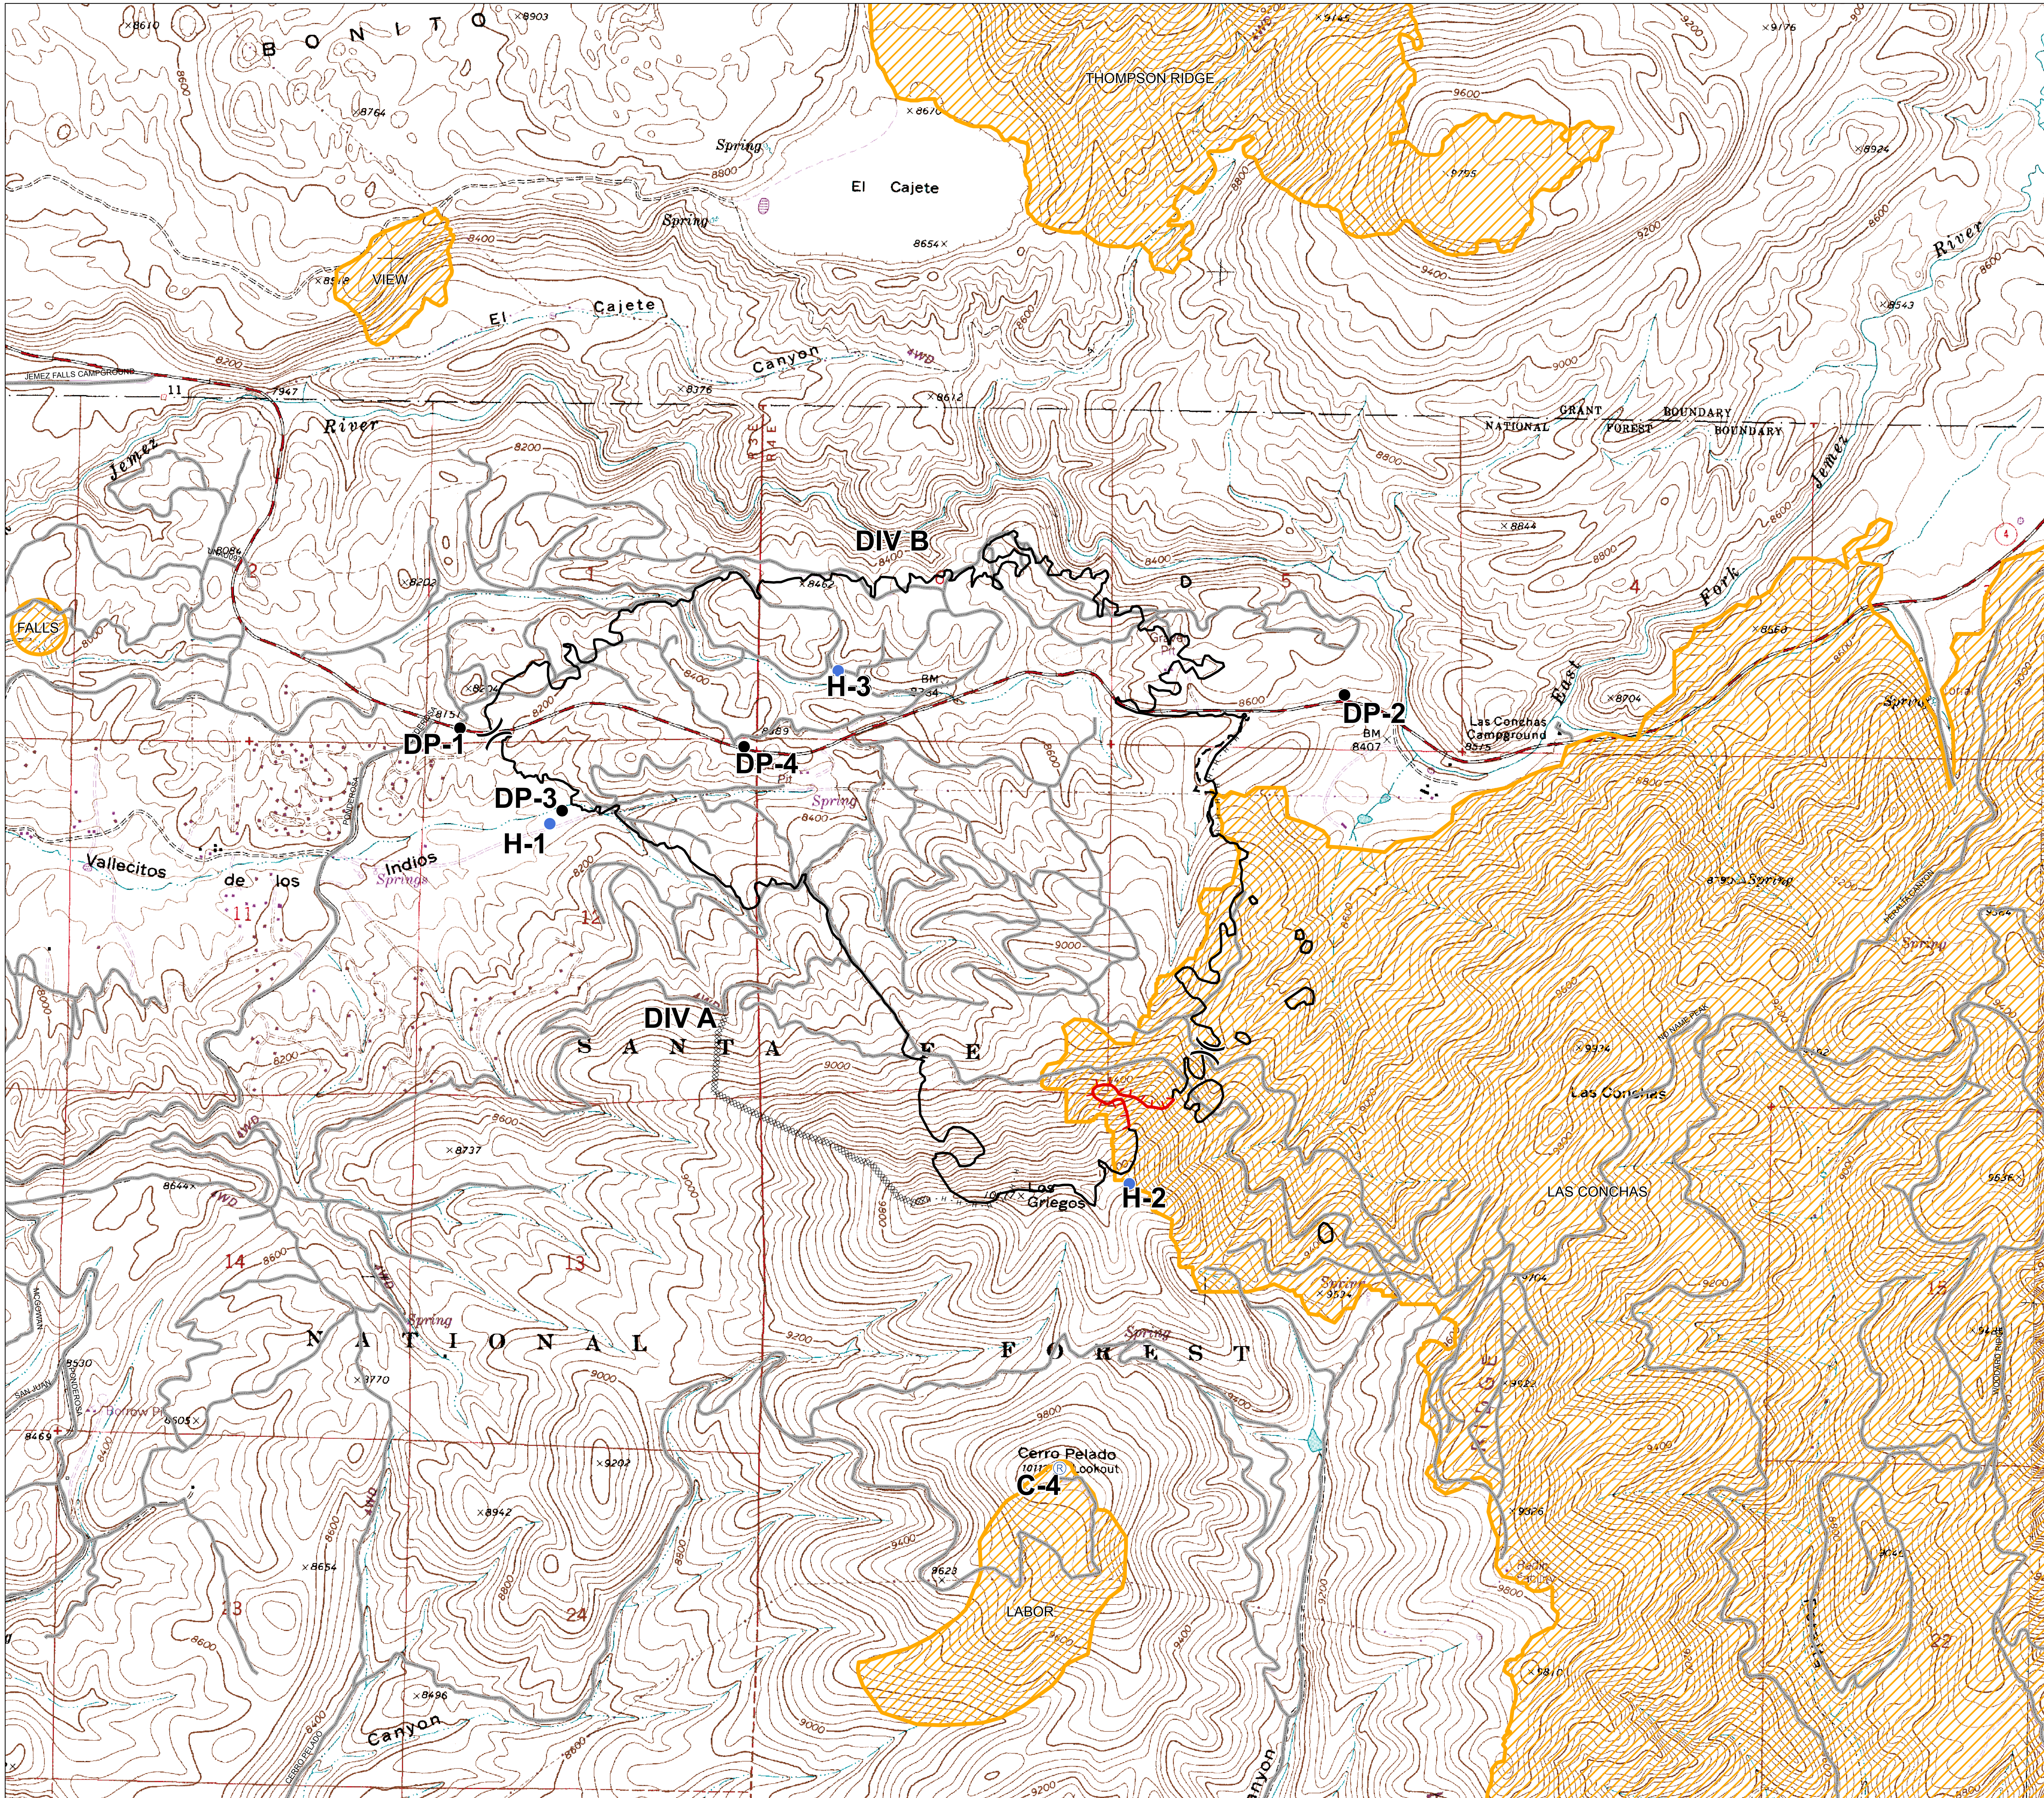

Cajete Fire NM-SNF-000222 1,412 Acres

Day Shift Ops Map

- () Division
- Drop Point
- Helispot
- Ⓡ Repeater
- Forest Service Roads
- Uncontrolled Fire Edge
- ⋯ Completed Dozer Line
- Completed Line
- - - Hand Line
- - - Proposed Handline
- ▨ FS Fire History

0 0.25 0.5 Miles