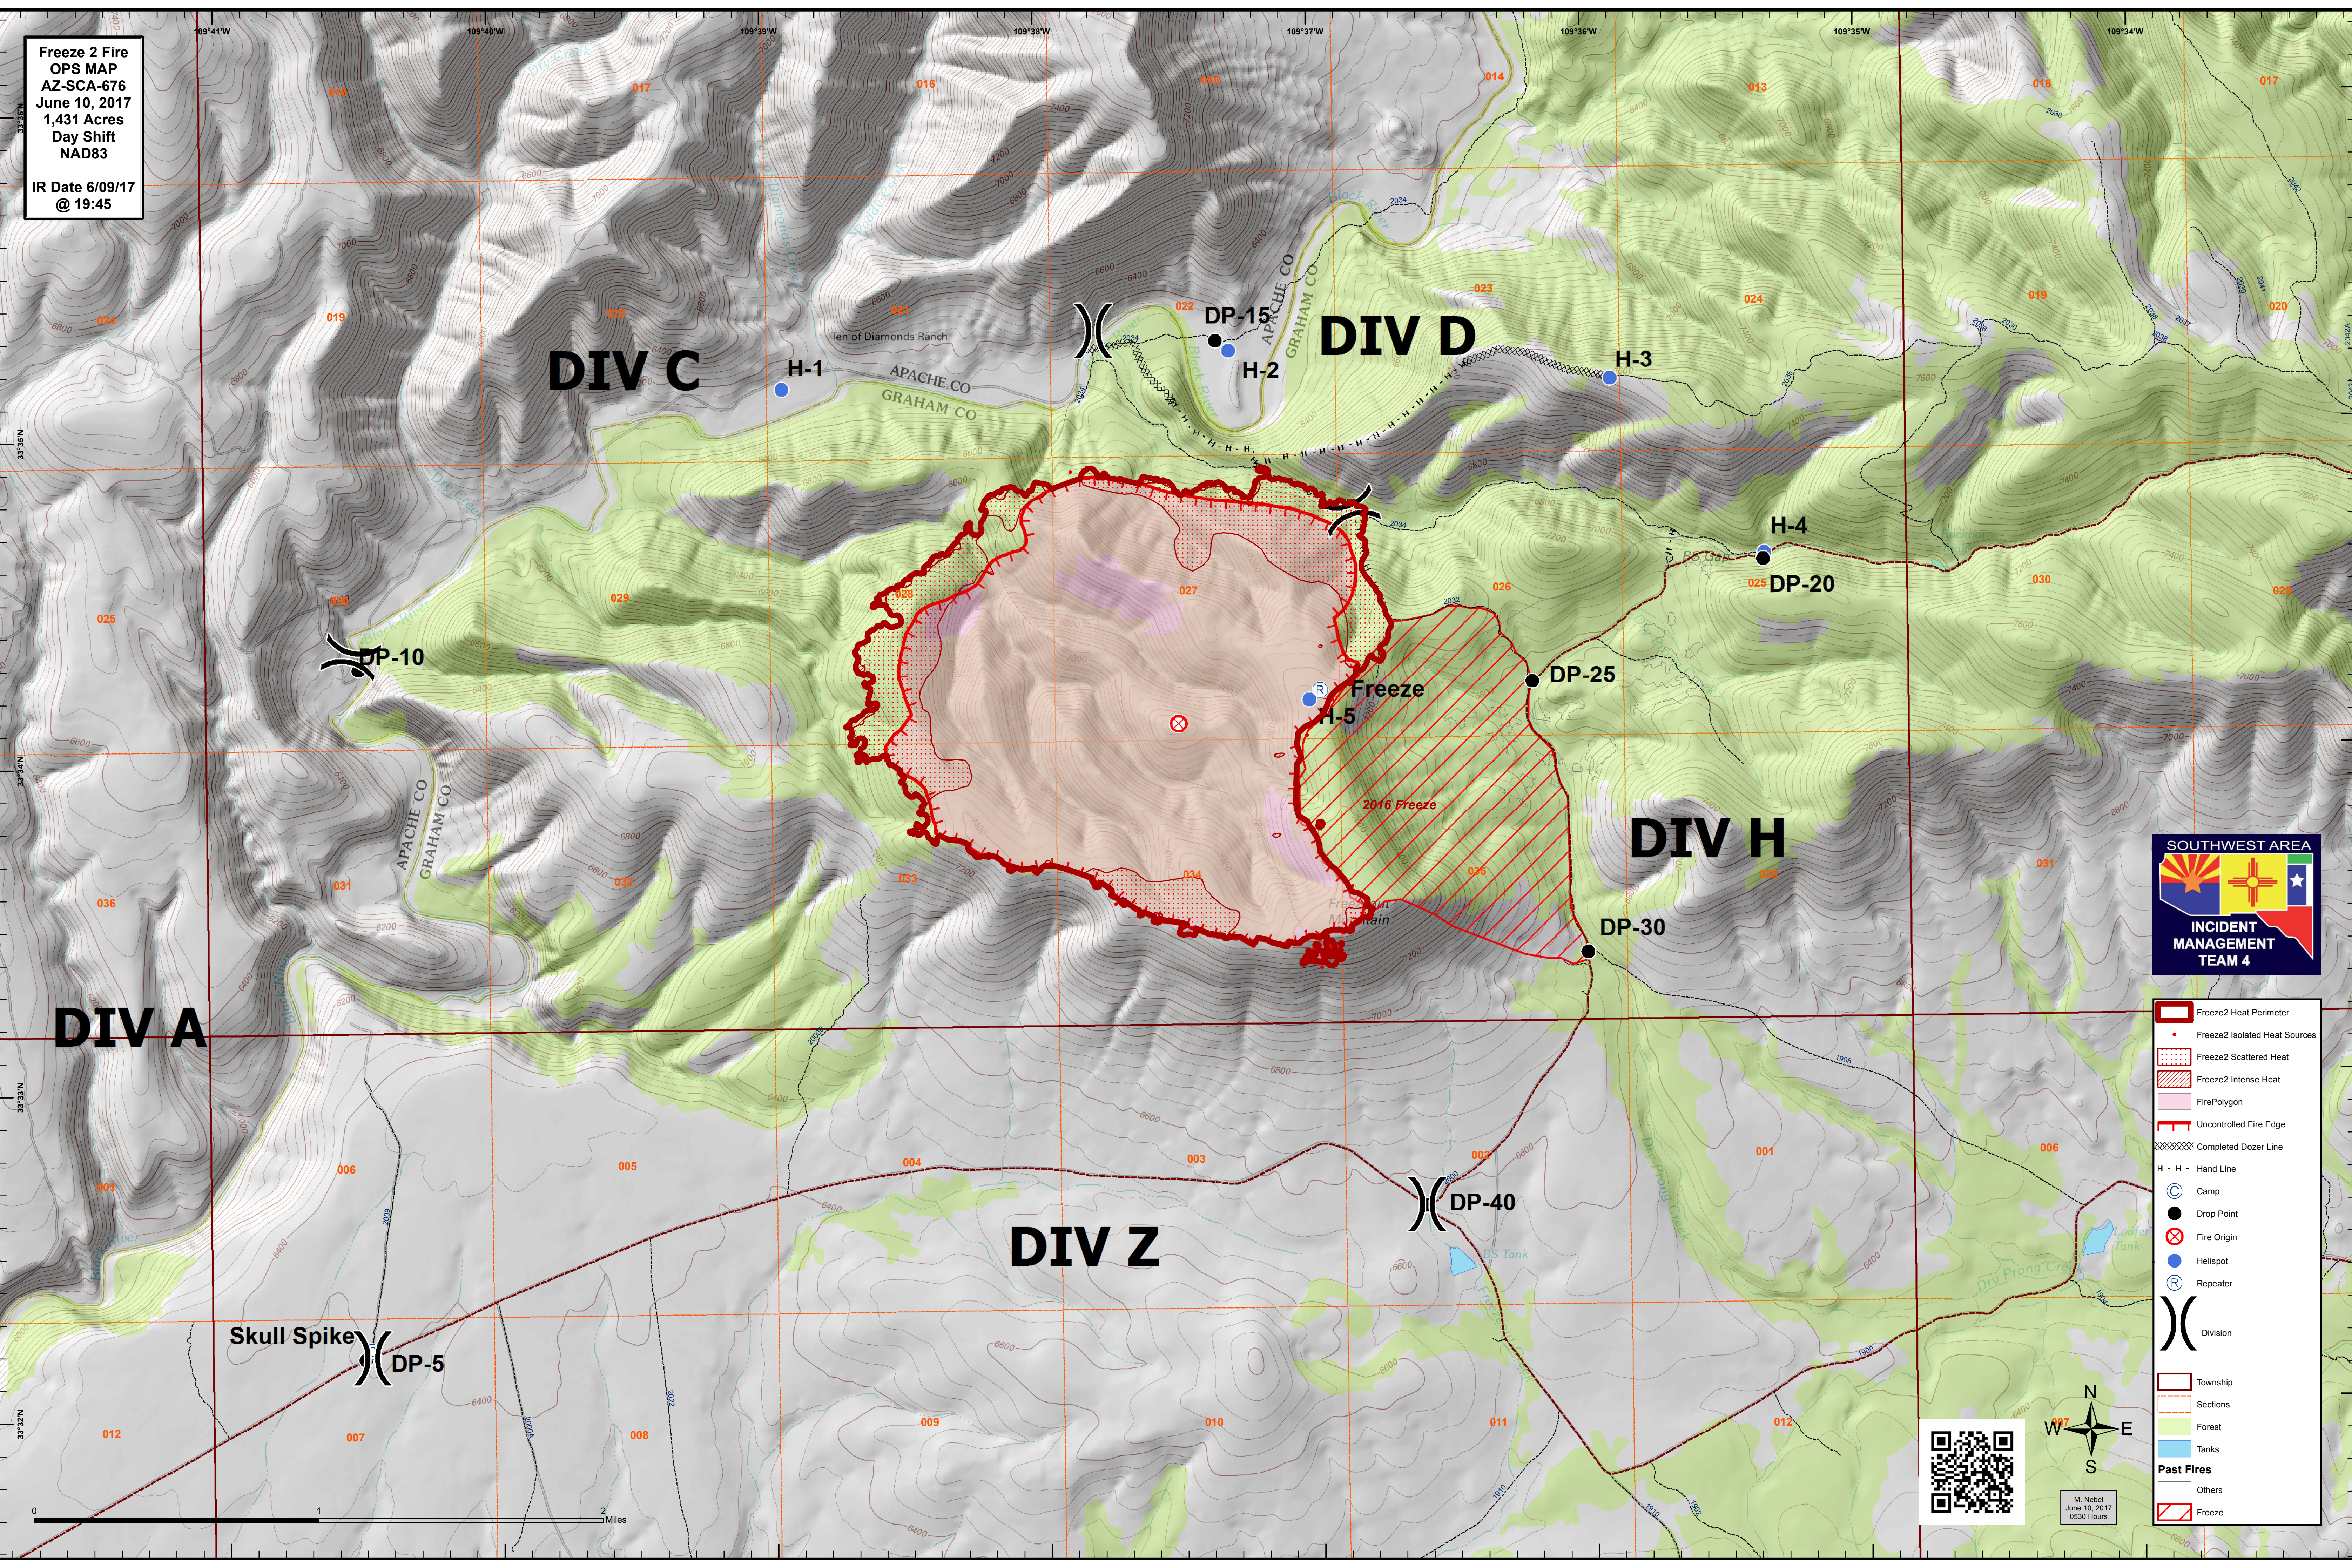

Freeze 2 Fire
 OPS MAP
 AZ-SCA-676
 June 10, 2017
 1,431 Acres
 Day Shift
 NAD83
 IR Date 6/09/17
 @ 19:45

- Freeze2 Heat Perimeter
- Freeze2 Isolated Heat Sources
- Freeze2 Scattered Heat
- Freeze2 Intense Heat
- Fire Polygon
- Uncontrolled Fire Edge
- Completed Dozer Line
- Hand Line
- Camp
- Drop Point
- Fire Origin
- Helispot
- Repeater
- Division
- Township
- Sections
- Forest
- Tanks
- Past Fires
- Freeze

M. Nebel
 June 10, 2017
 0530 Hours