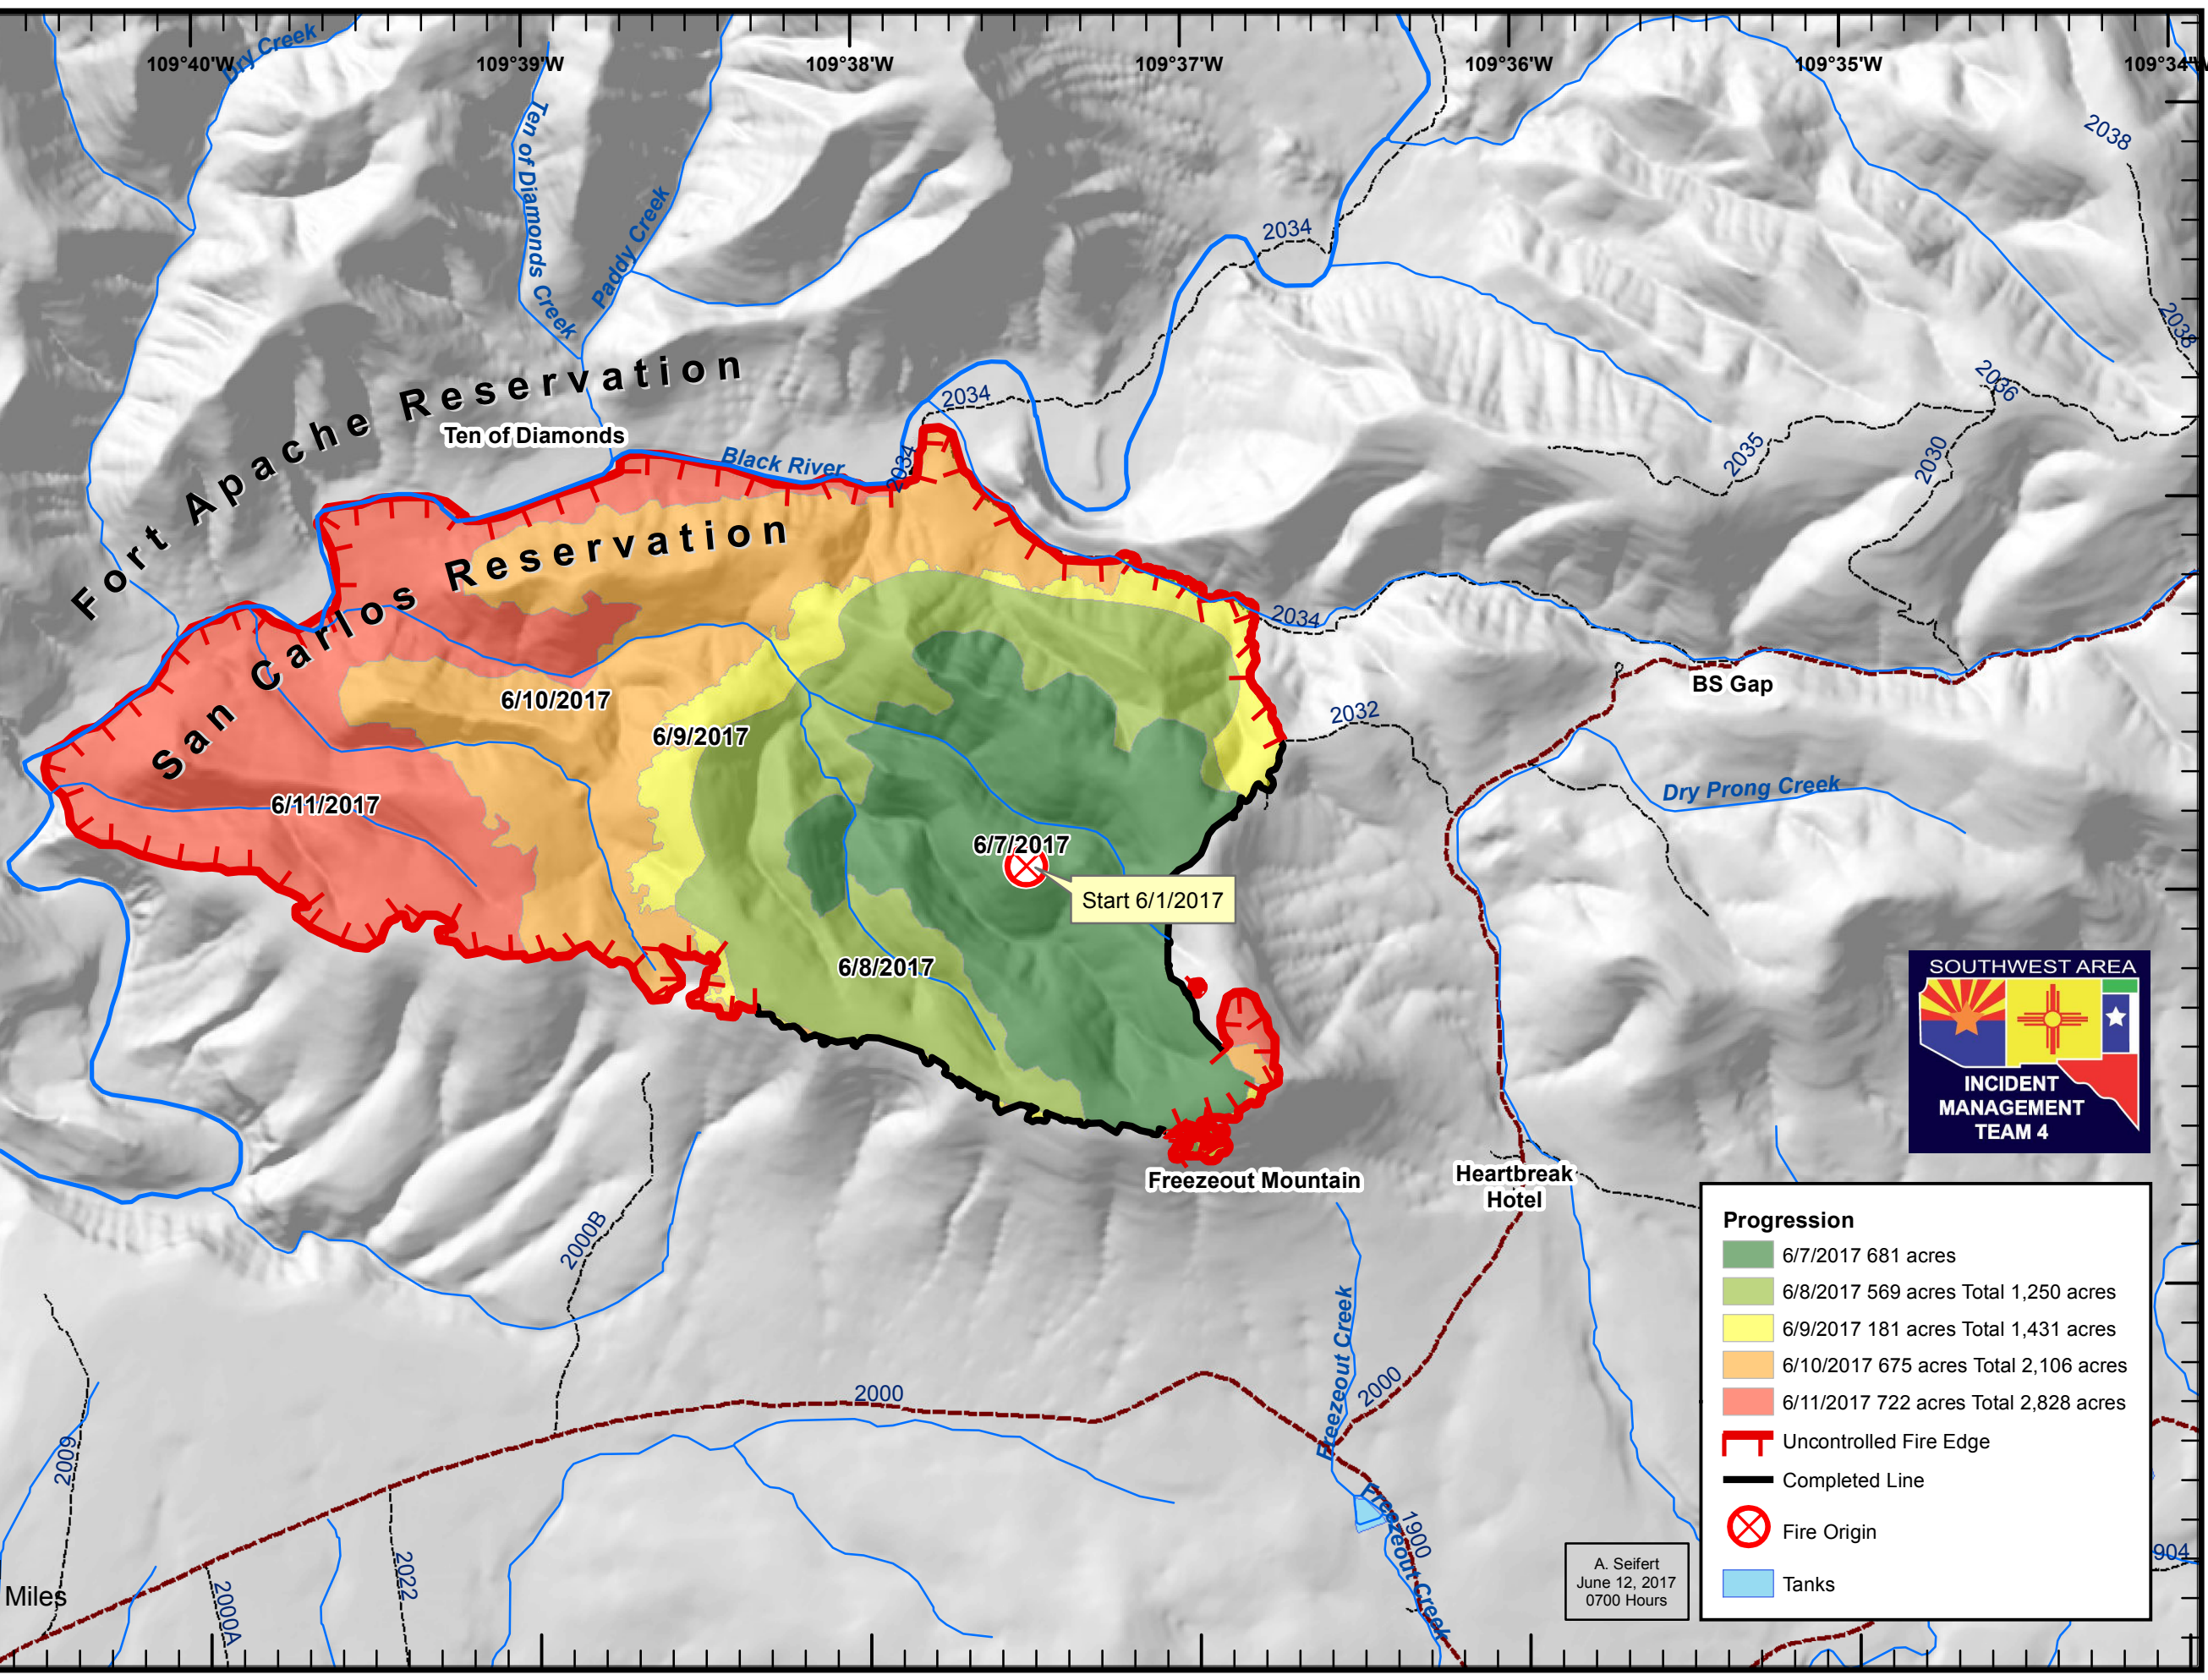

**Freeze 2 Fire
PROGRESSION MAP
AZ-SCA-676
June 12, 2017
2,828 Acres**

Progression	
■	6/7/2017 681 acres
■	6/8/2017 569 acres Total 1,250 acres
■	6/9/2017 181 acres Total 1,431 acres
■	6/10/2017 675 acres Total 2,106 acres
■	6/11/2017 722 acres Total 2,828 acres
- - -	Uncontrolled Fire Edge
—	Completed Line
⊗	Fire Origin
■	Tanks

A. Seifert
June 12, 2017
0700 Hours