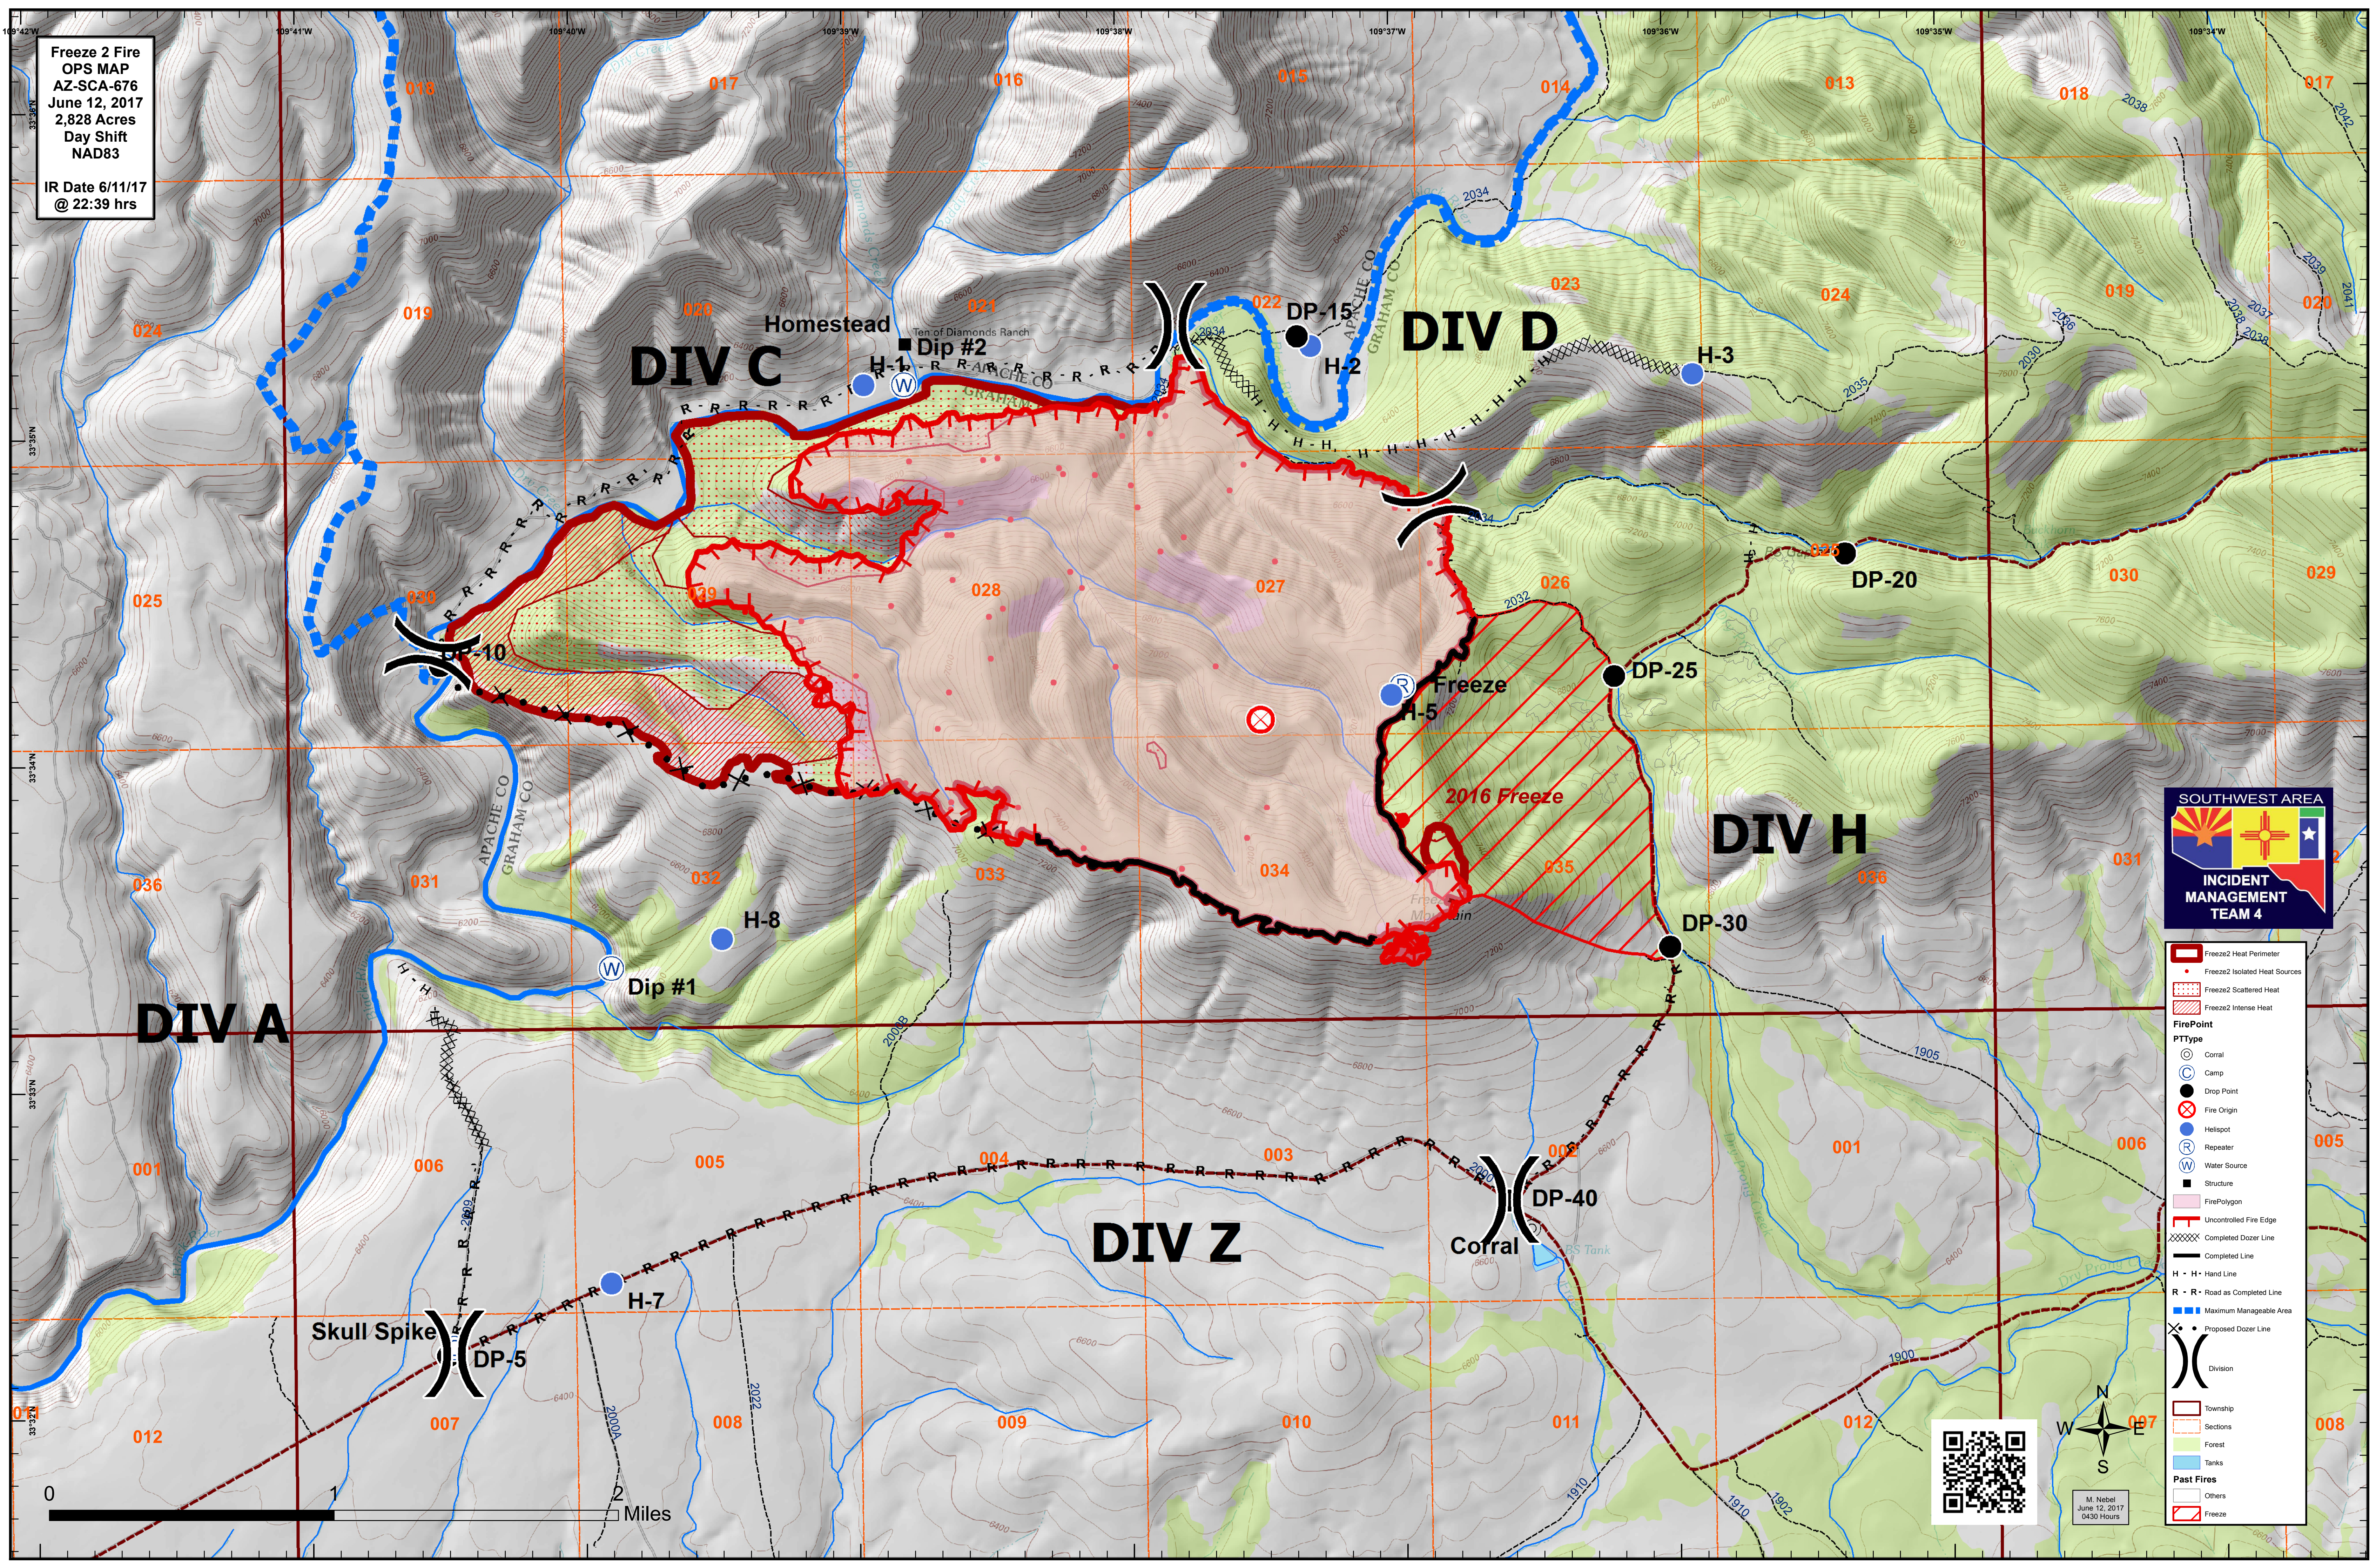

Freeze 2 Fire
 OPS MAP
 AZ-SCA-676
 June 12, 2017
 2,828 Acres
 Day Shift
 NAD83

IR Date 6/11/17
 @ 22:39 hrs

- Freeze2 Heat Perimeter
 - Freeze2 Isolated Heat Sources
 - Freeze2 Scattered Heat
 - Freeze2 Intense Heat
- FirePoint**
 PType
- Corral
 - Camp
 - Drop Point
 - Fire Origin
 - Hellspot
 - Repeater
 - Water Source
 - Structure
 - FirePolygon
 - Uncontrolled Fire Edge
 - Completed Dozer Line
 - Completed Line
 - Hand Line
 - Road as Completed Line
 - Maximum Manageable Area
 - Proposed Dozer Line
 - Division
- Township
 Sections
 Forest
 Tanks
 Past Fires
 Others
 Freeze

M. Nebel
 June 12, 2017
 0430 Hours