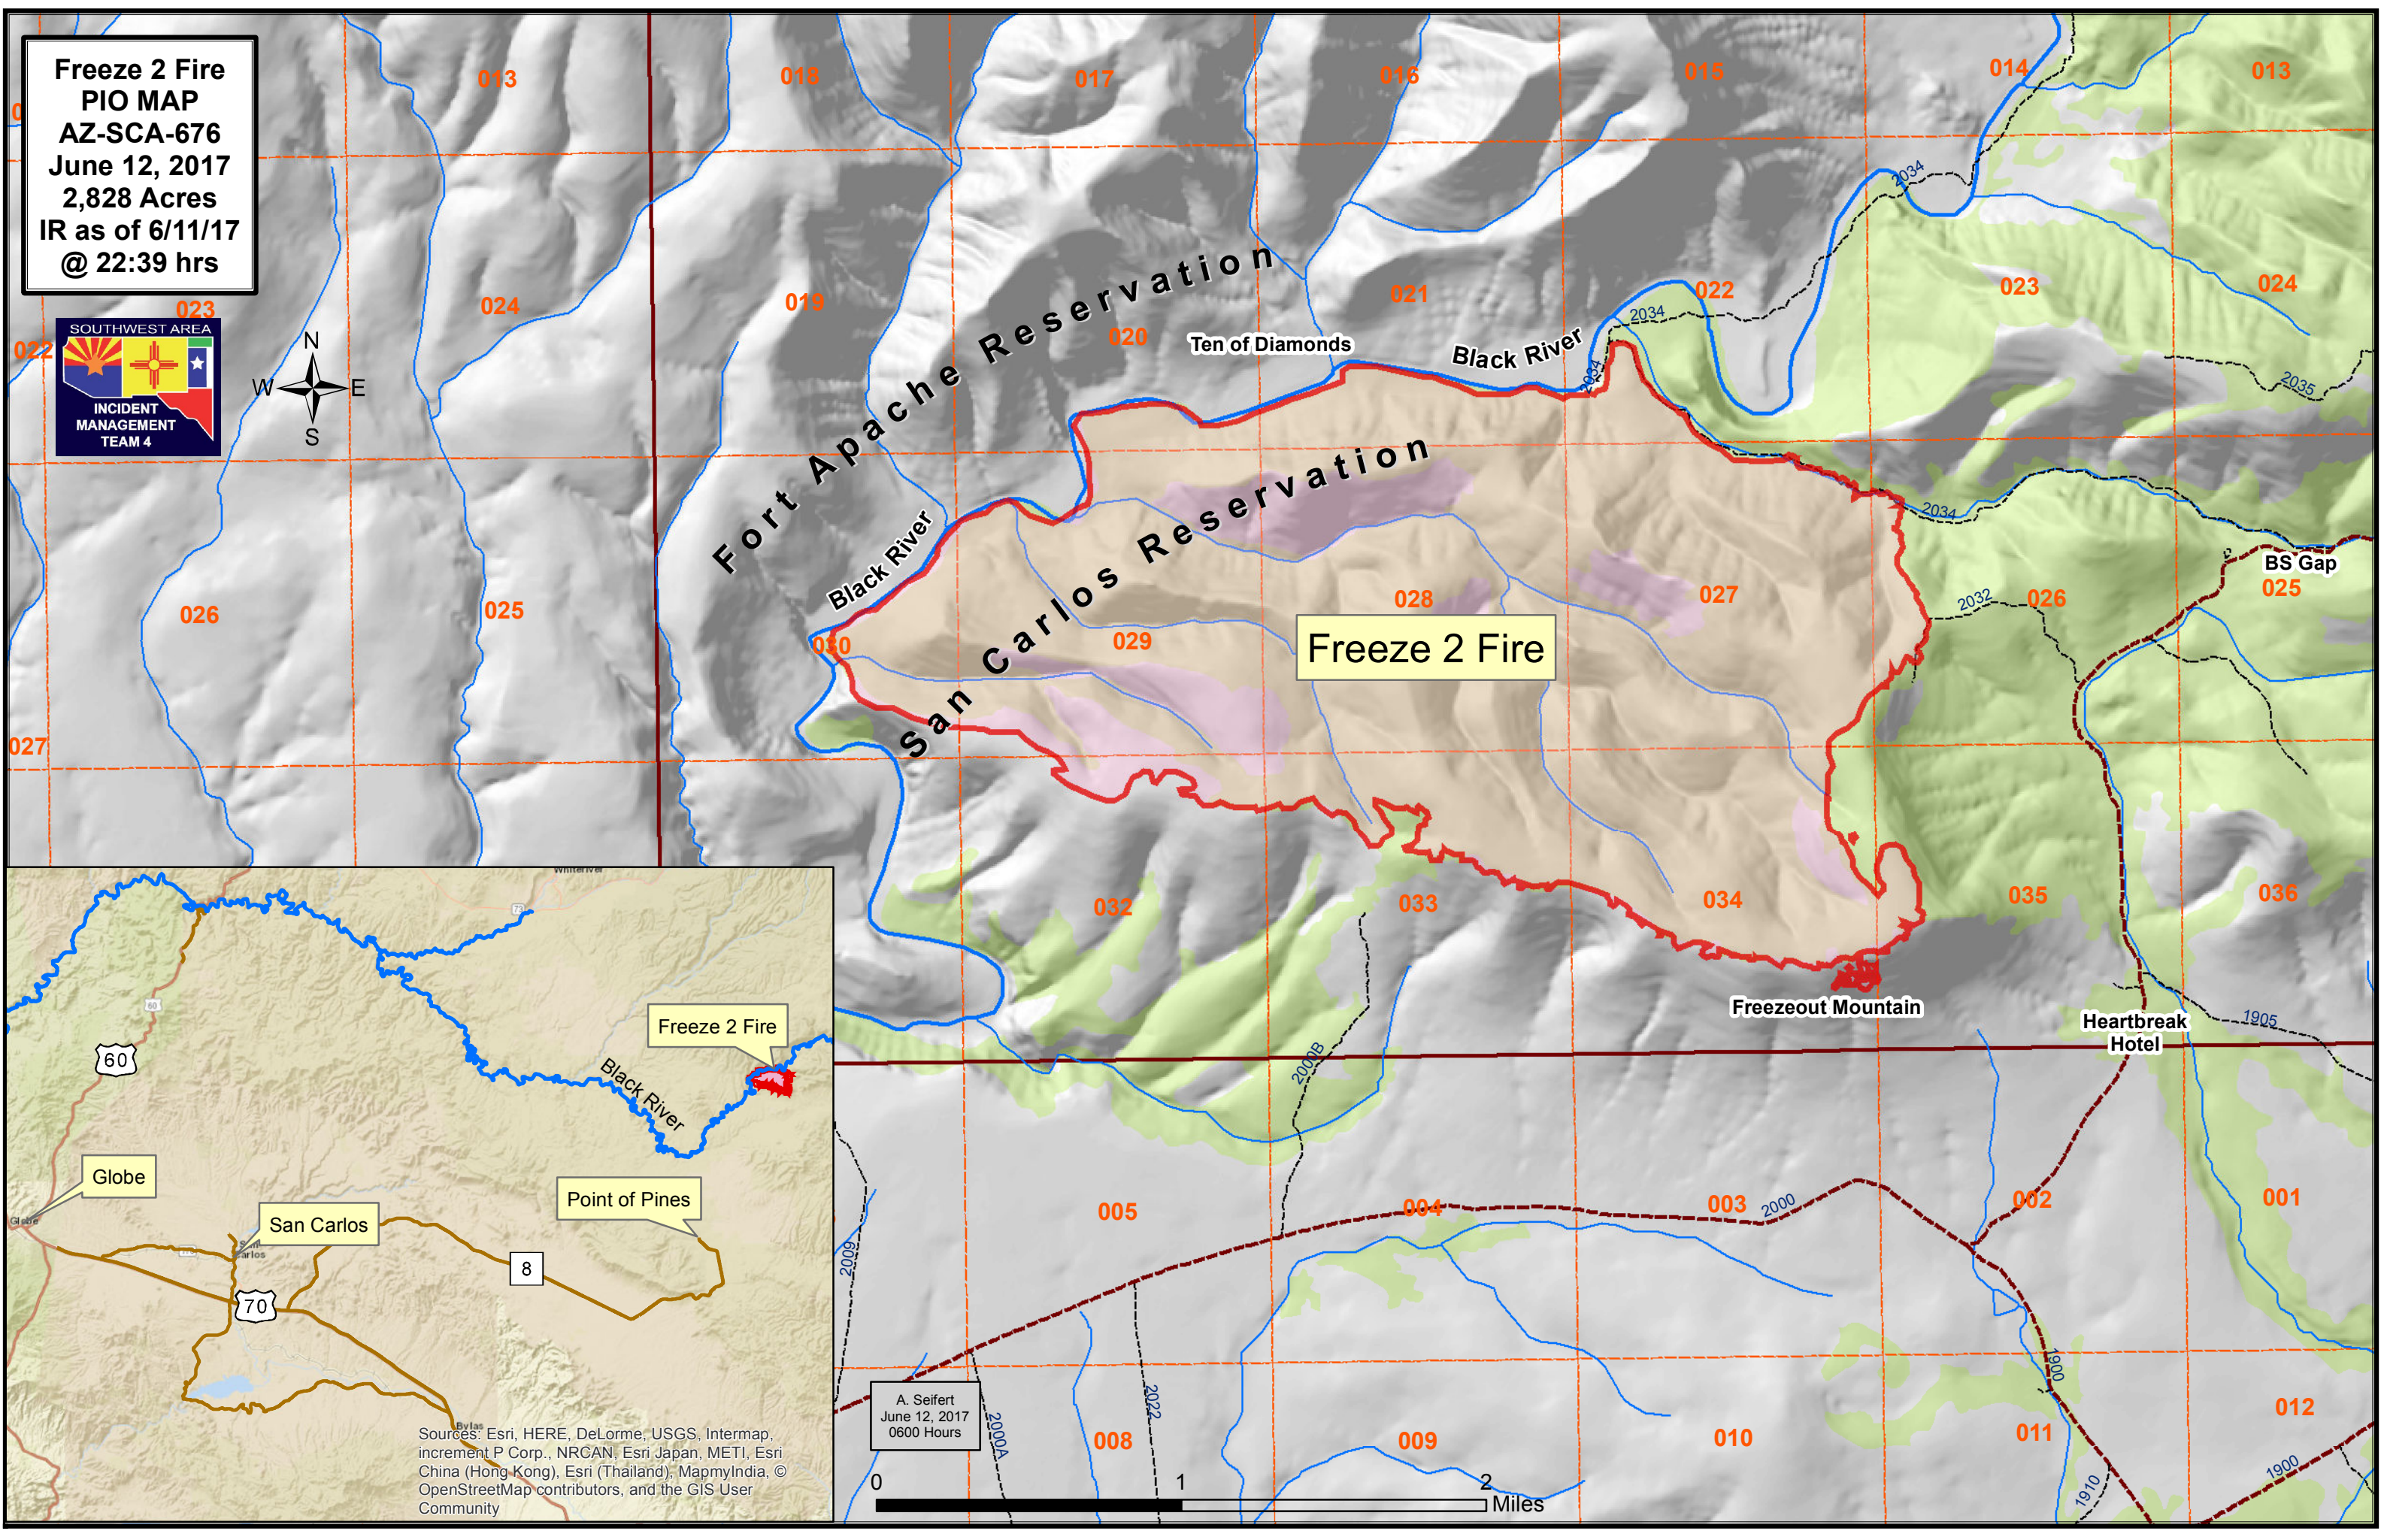

**Freeze 2 Fire
PIO MAP
AZ-SCA-676
June 12, 2017
2,828 Acres
IR as of 6/11/17
@ 22:39 hrs**

Sources: Esri, HERE, DeLorme, USGS, Intermap, increment P Corp., NRCAN, Esri Japan, METI, Esri China (Hong Kong), Esri (Thailand), MapmyIndia, © OpenStreetMap contributors, and the GIS User Community

A. Seifert
June 12, 2017
0600 Hours