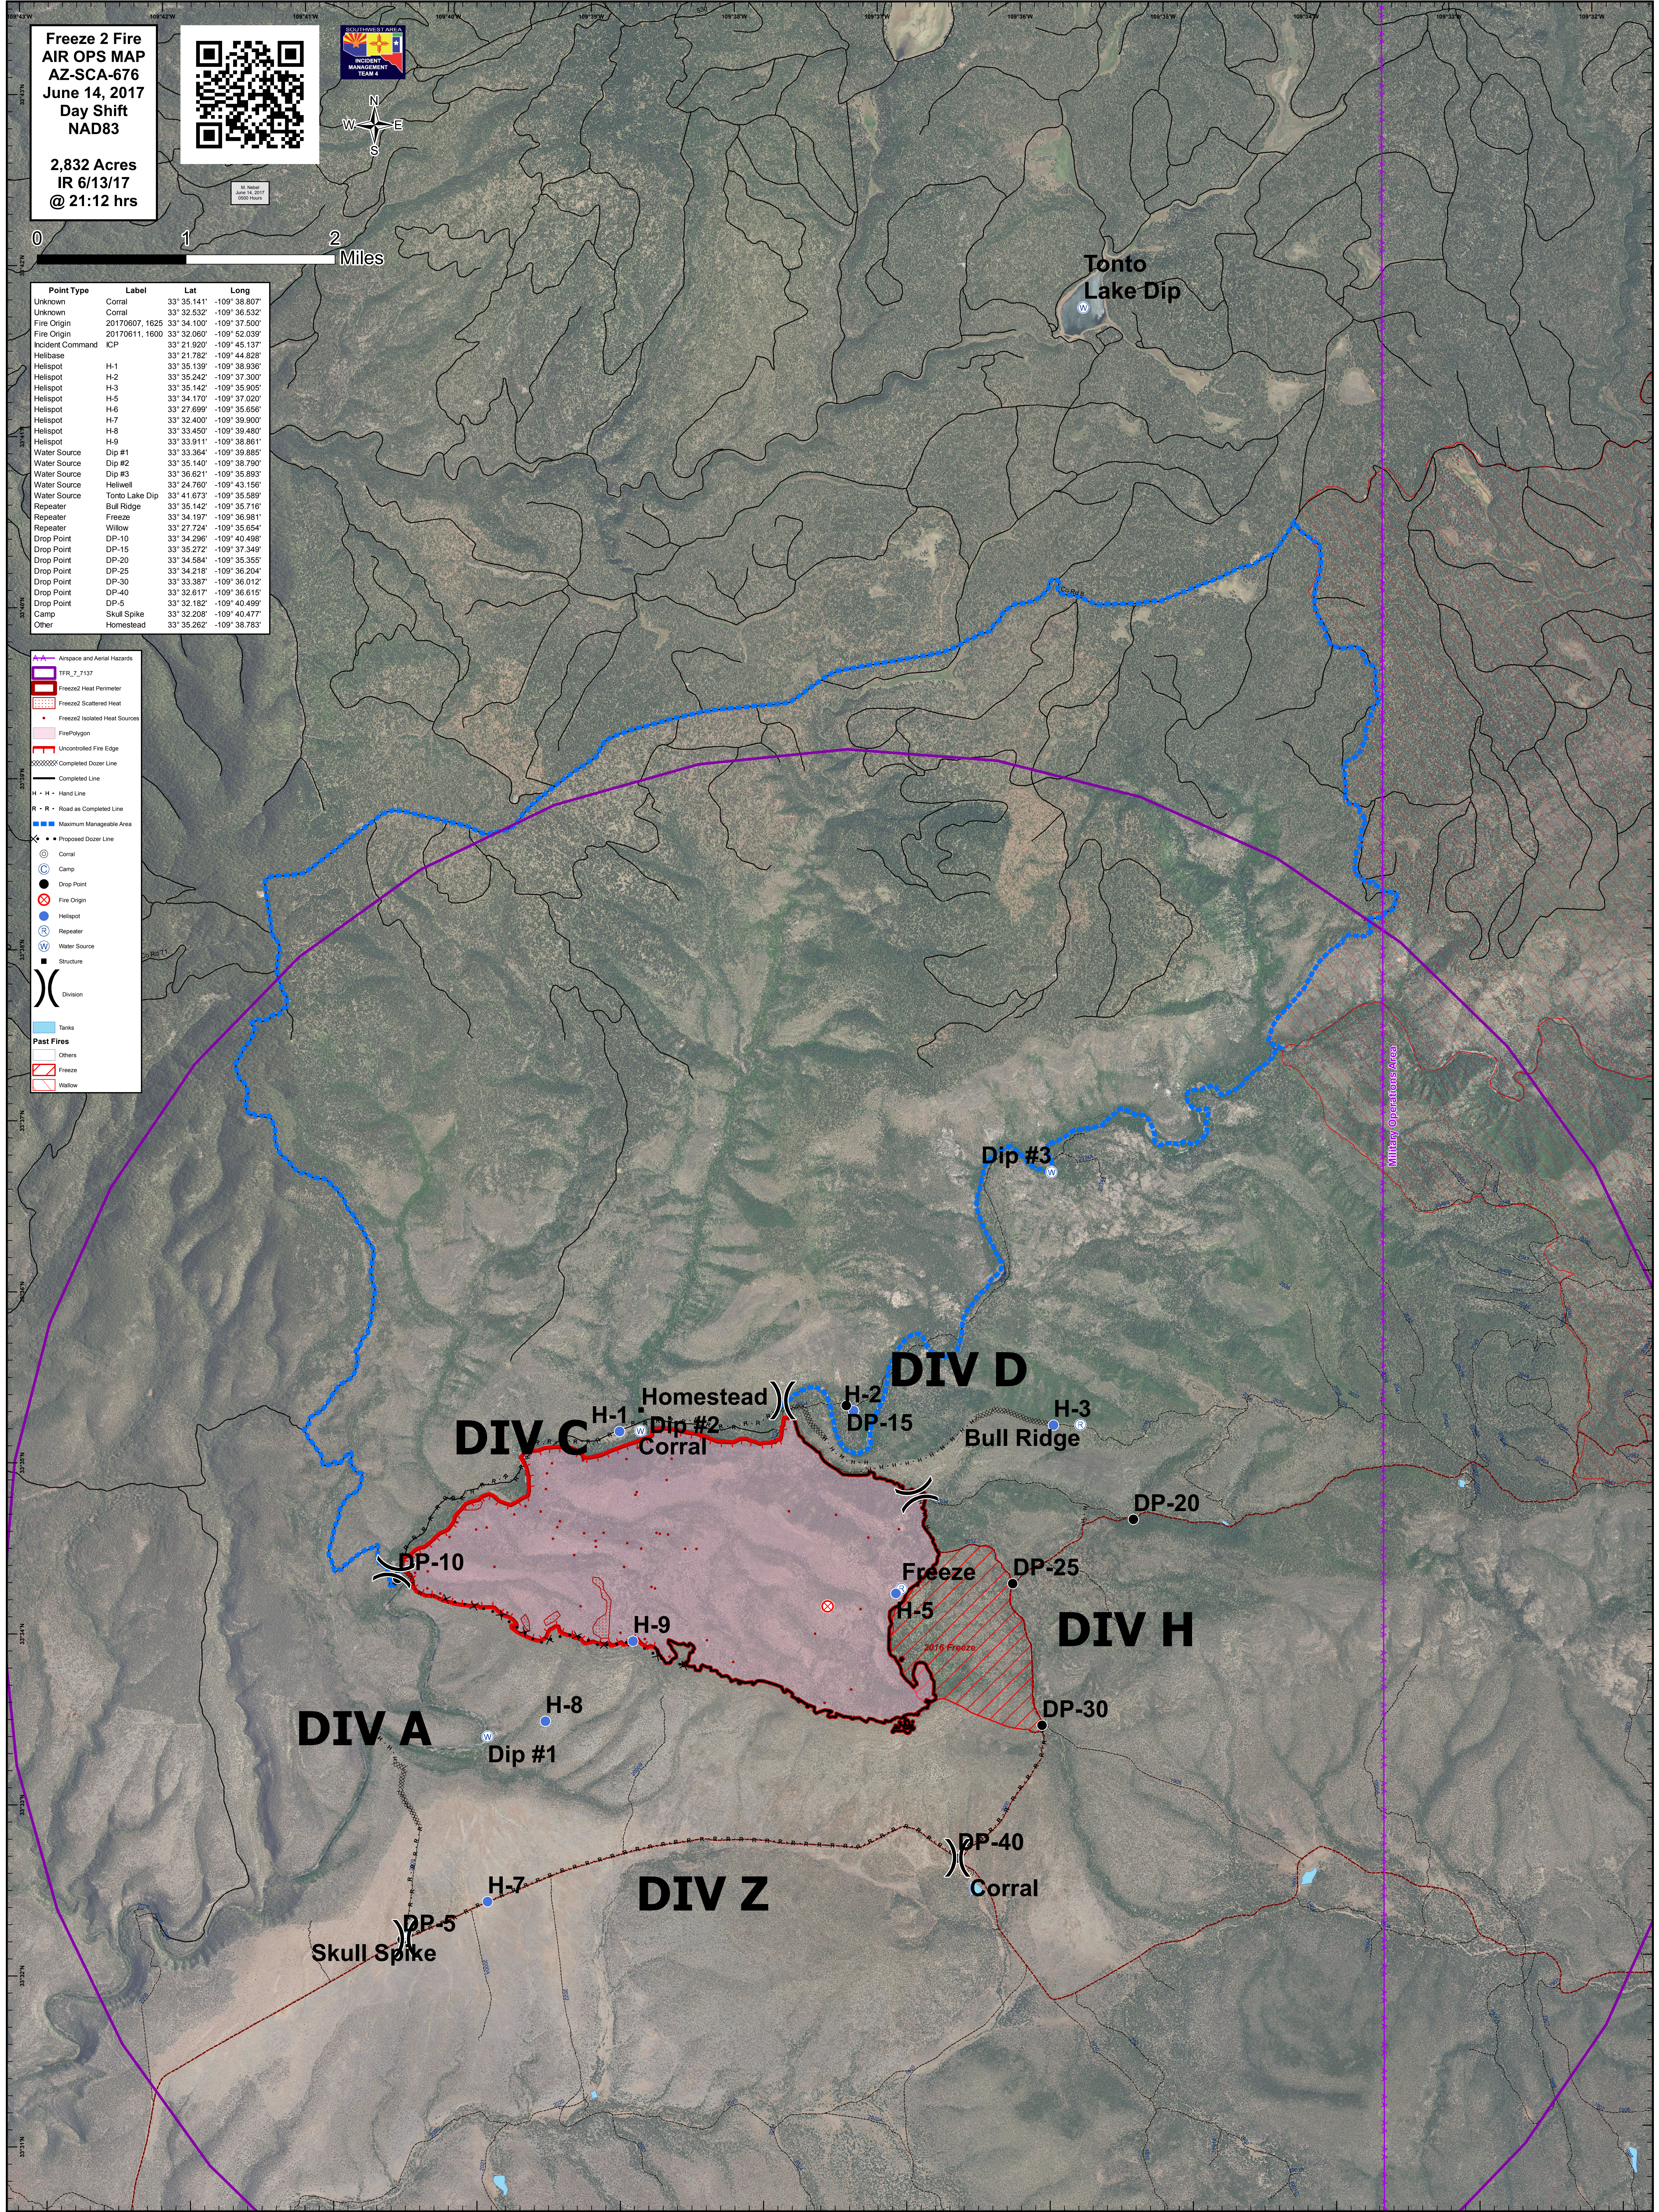

Freeze 2 Fire
AIR OPS MAP
AZ-SCA-676
June 14, 2017
Day Shift
NAD83

2,832 Acres
IR 6/13/17
@ 21:12 hrs

Airspace and Aerial Hazards

- TFR_7_137
- Freeze2 Heat Perimeter
- Freeze2 Scattered Heat
- Freeze2 Isolated Heat Sources
- Fire Polygon
- Uncontrolled Fire Edge
- Completed Dozer Line
- Completed Line
- H - H - Hand Line
- R - R - Road as Completed Line
- Maximum Manageable Area
- Proposed Dozer Line
- Corral
- Camp
- Drop Point
- Fire Origin
- Helispot
- Repeater
- Water Source
- Structure
- Division
- Tanks

Past Fires

- Others
- Freeze
- Wallow

Military Operations Area