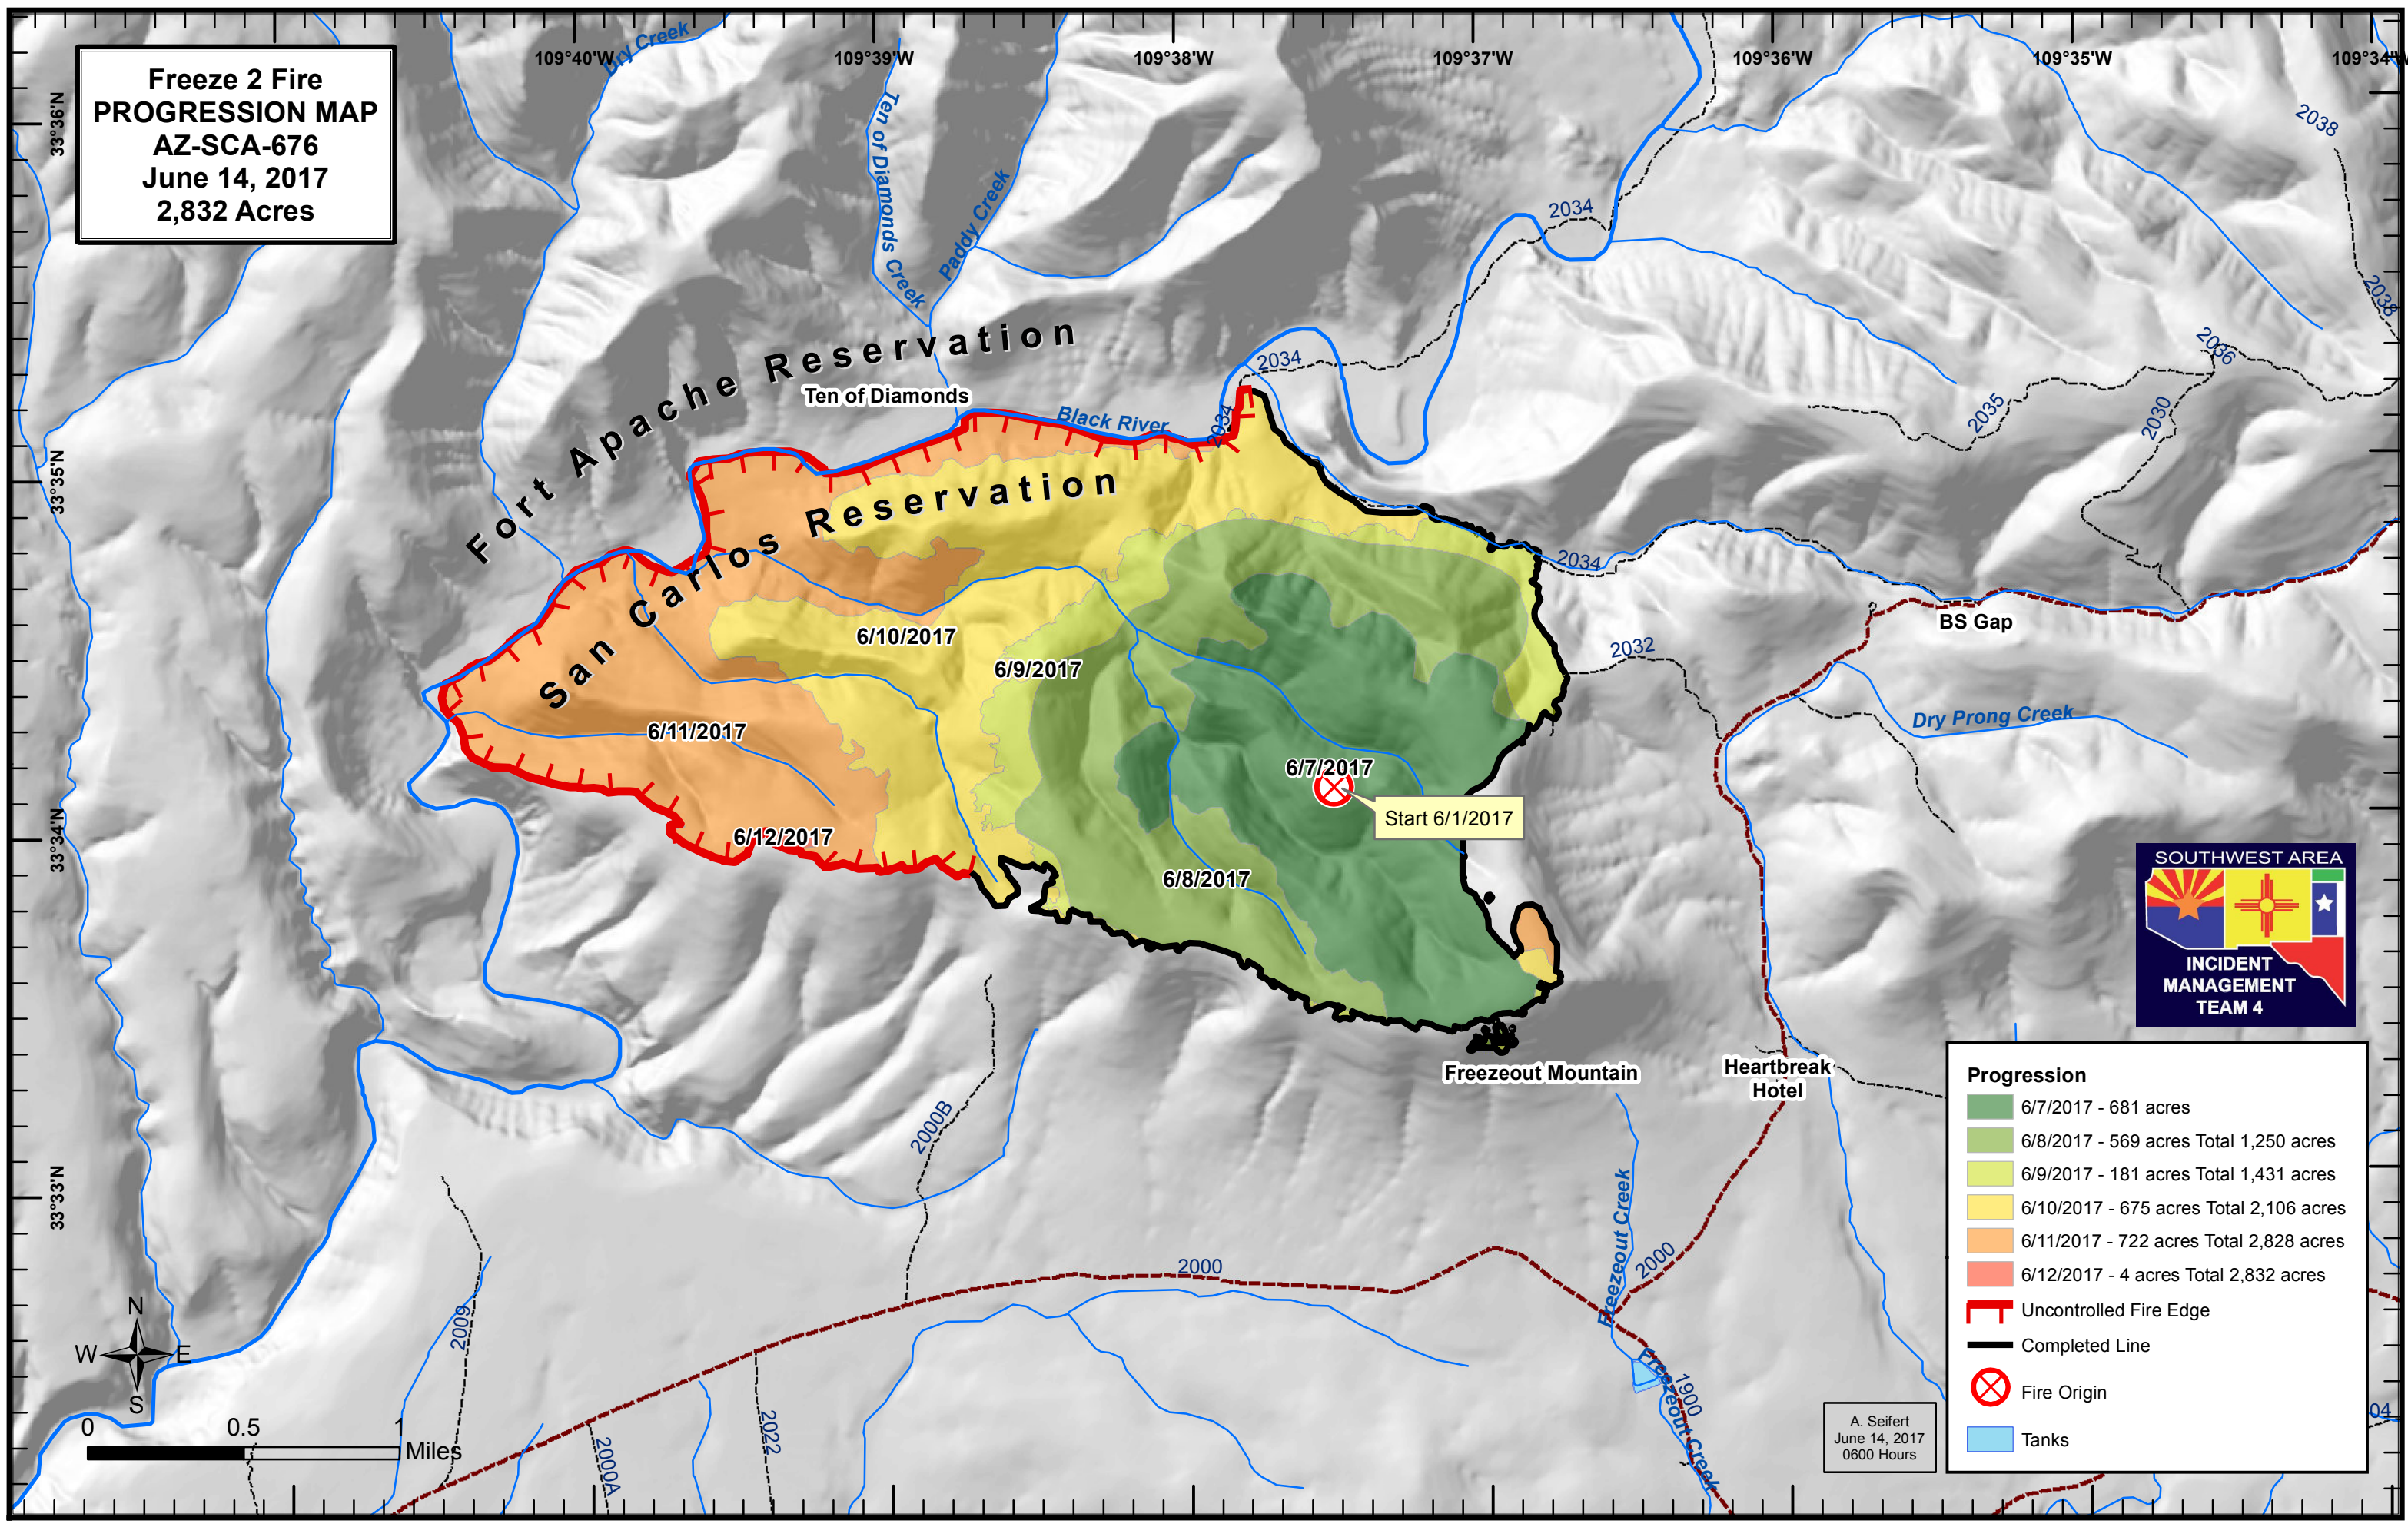

**Freeze 2 Fire
PROGRESSION MAP
AZ-SCA-676
June 14, 2017
2,832 Acres**

Progression	
■	6/7/2017 - 681 acres
■	6/8/2017 - 569 acres Total 1,250 acres
■	6/9/2017 - 181 acres Total 1,431 acres
■	6/10/2017 - 675 acres Total 2,106 acres
■	6/11/2017 - 722 acres Total 2,828 acres
■	6/12/2017 - 4 acres Total 2,832 acres
	Uncontrolled Fire Edge
	Completed Line
	Fire Origin
	Tanks

A. Seifert
June 14, 2017
0600 Hours