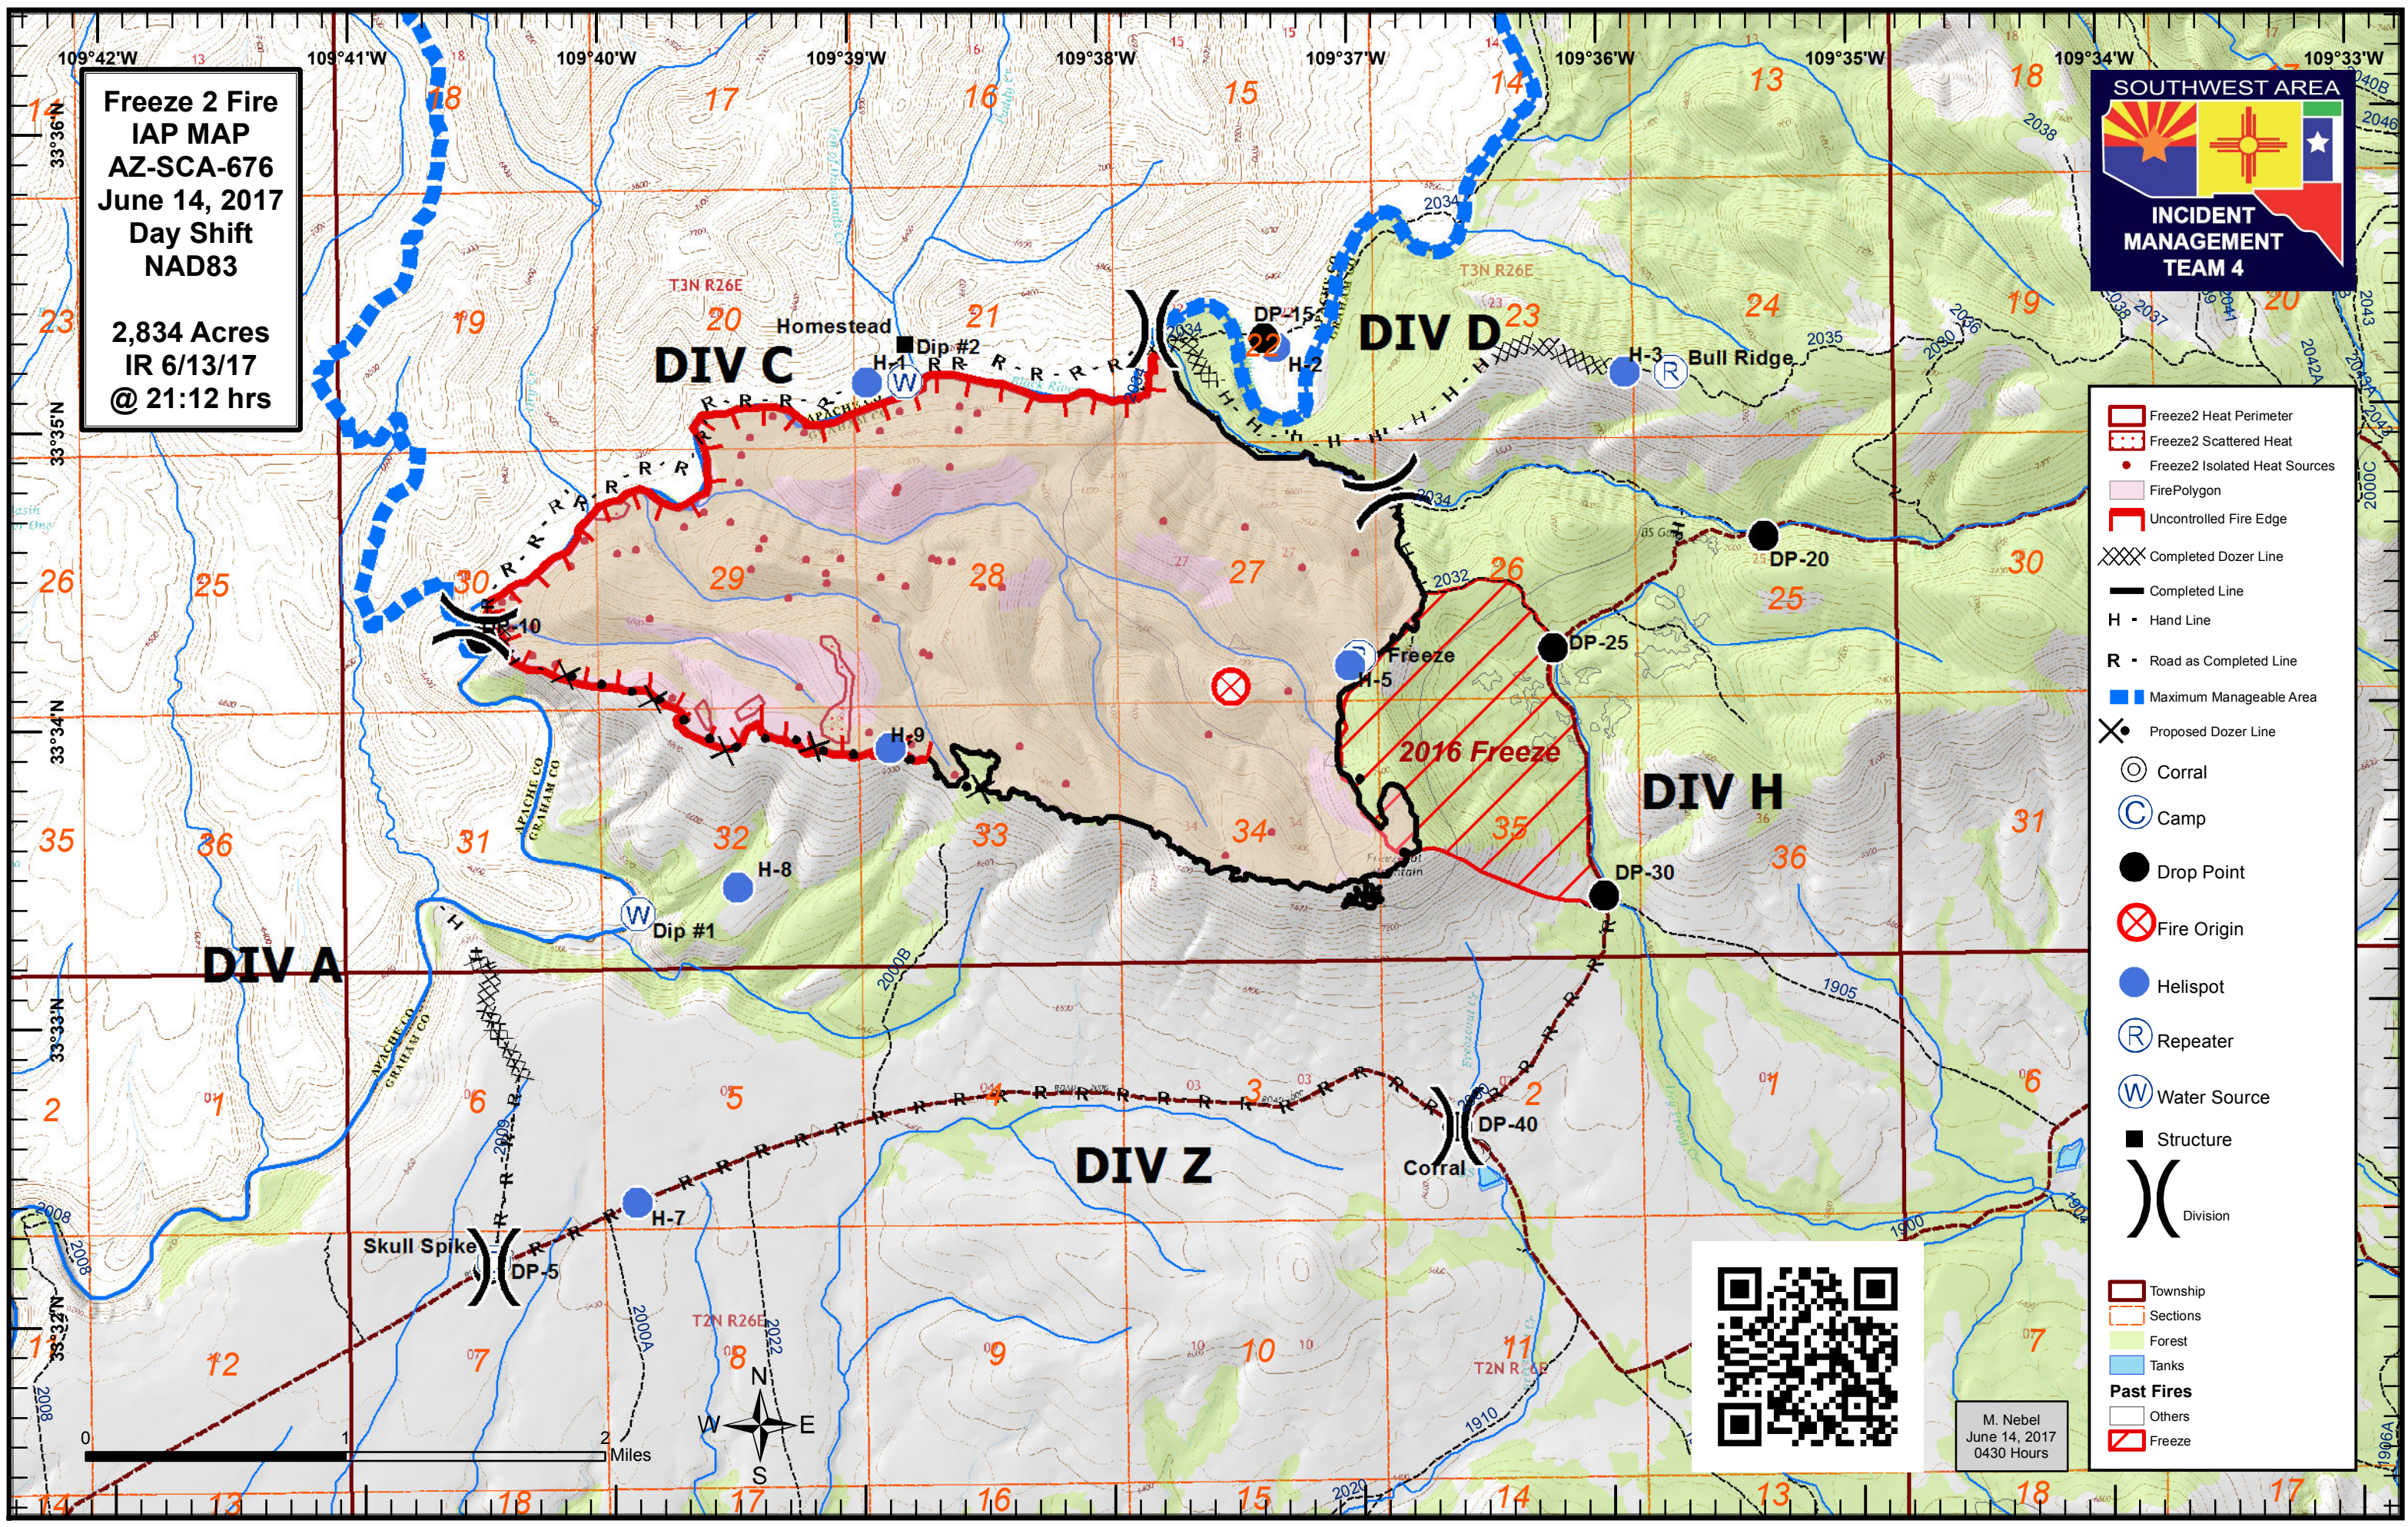

Freeze 2 Fire
IAP MAP
AZ-SCA-676
June 14, 2017
Day Shift
NAD83

2,834 Acres
IR 6/13/17
@ 21:12 hrs

- Freeze2 Heat Perimeter
- Freeze2 Scattered Heat
- Freeze2 Isolated Heat Sources
- Fire Polygon
- Uncontrolled Fire Edge
- Completed Dozer Line
- Completed Line
- Hand Line
- Road as Completed Line
- Maximum Manageable Area
- Proposed Dozer Line
- Corral
- Camp
- Drop Point
- Fire Origin
- Helispot
- Repeater
- Water Source
- Structure
- Division
- Township
- Sections
- Forest
- Tanks
- Past Fires**
- Others
- Freeze

M. Nebel
June 14, 2017
0430 Hours