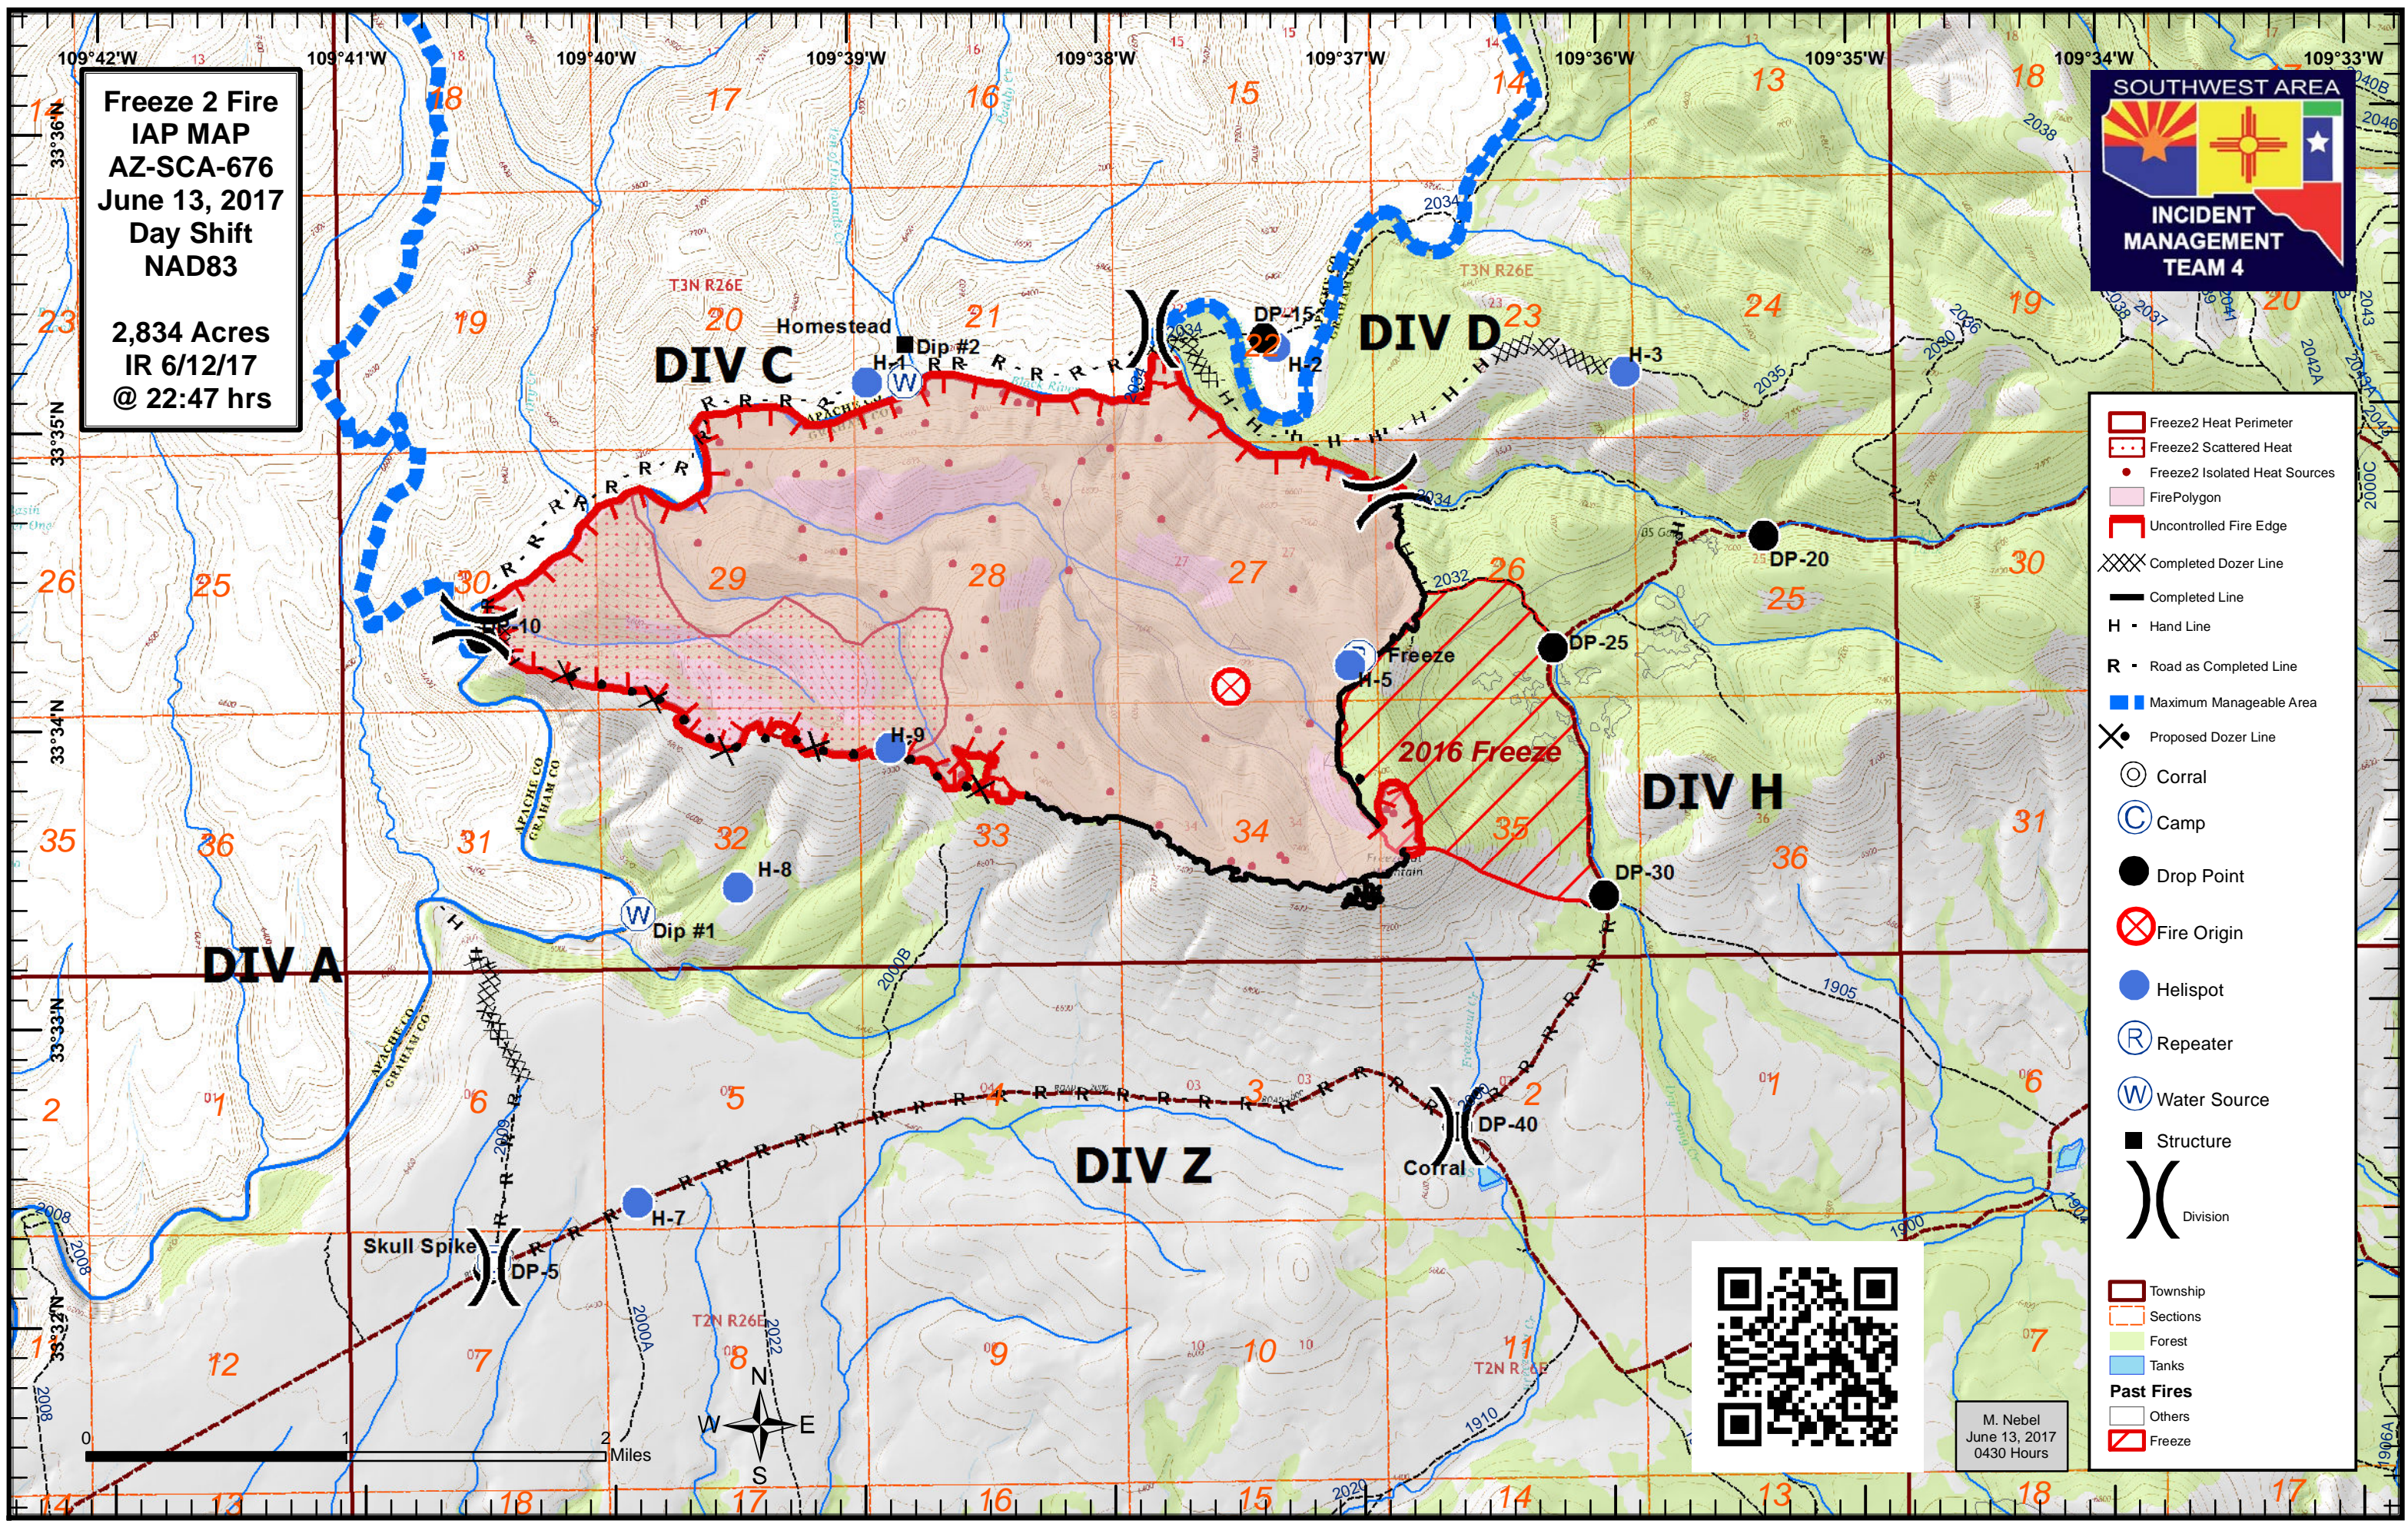

Freeze 2 Fire
IAP MAP
AZ-SCA-676
June 13, 2017
Day Shift
NAD83

2,834 Acres
IR 6/12/17
@ 22:47 hrs

- Freeze2 Heat Perimeter
- Freeze2 Scattered Heat
- Freeze2 Isolated Heat Sources
- FirePolygon
- Uncontrolled Fire Edge
- Completed Dozer Line
- Completed Line
- Hand Line
- Road as Completed Line
- Maximum Manageable Area
- Proposed Dozer Line
- Corral
- Camp
- Drop Point
- Fire Origin
- Helispot
- Repeater
- Water Source
- Structure
- Division
- Township
- Sections
- Forest
- Tanks
- Past Fires**
- Others
- Freeze

M. Nebel
 June 13, 2017
 0430 Hours