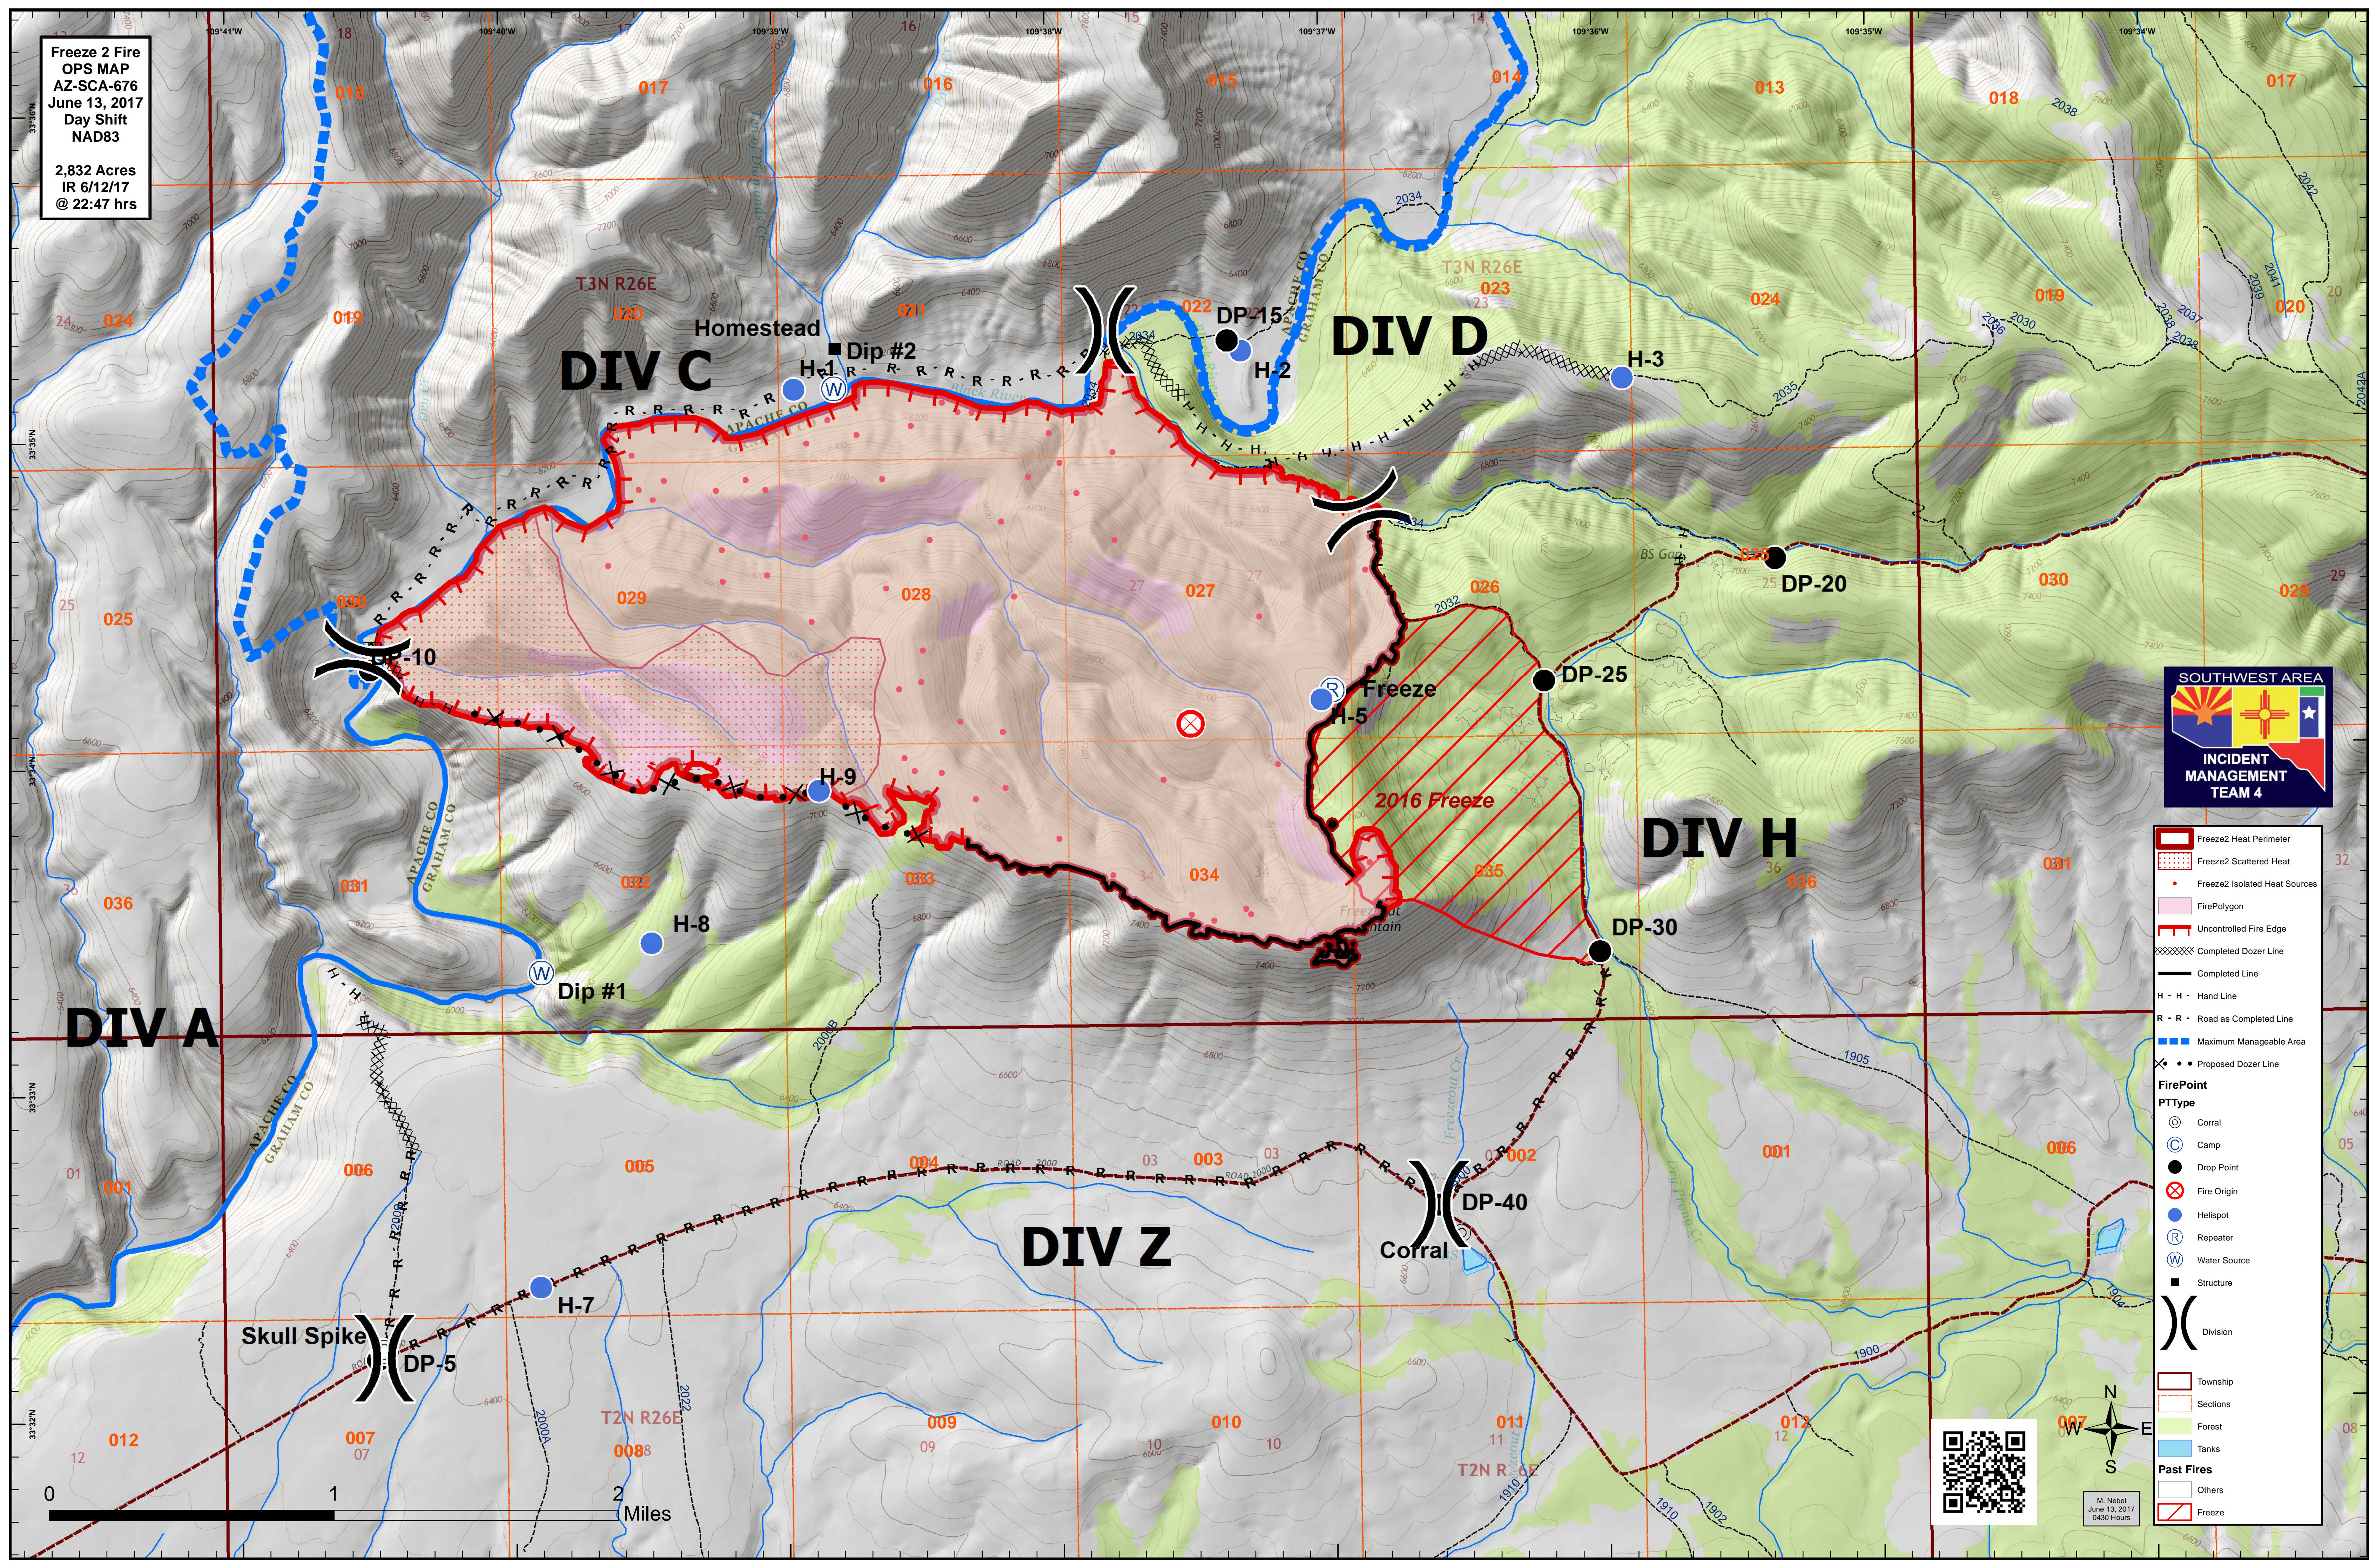

Freeze 2 Fire
 OPS MAP
 AZ-SCA-676
 June 13, 2017
 Day Shift
 NAD83

2,832 Acres
 IR 6/12/17
 @ 22:47 hrs

- Freeze2 Heat Perimeter
 - Freeze2 Scattered Heat
 - Freeze2 Isolated Heat Sources
 - FirePolygon
 - Uncontrolled Fire Edge
 - Completed Dozer Line
 - Completed Line
 - Hand Line
 - Road as Completed Line
 - Maximum Manageable Area
 - Proposed Dozer Line
- FirePoint**
- Corral
 - Camp
 - Drop Point
 - Fire Origin
 - Helispot
 - Repeater
 - Water Source
 - Structure
- Division**
- Township
 - Sections
 - Forest
 - Tanks
- Past Fires**
- Others
 - Freeze

M. Nebel
 June 13, 2017
 0430 Hours