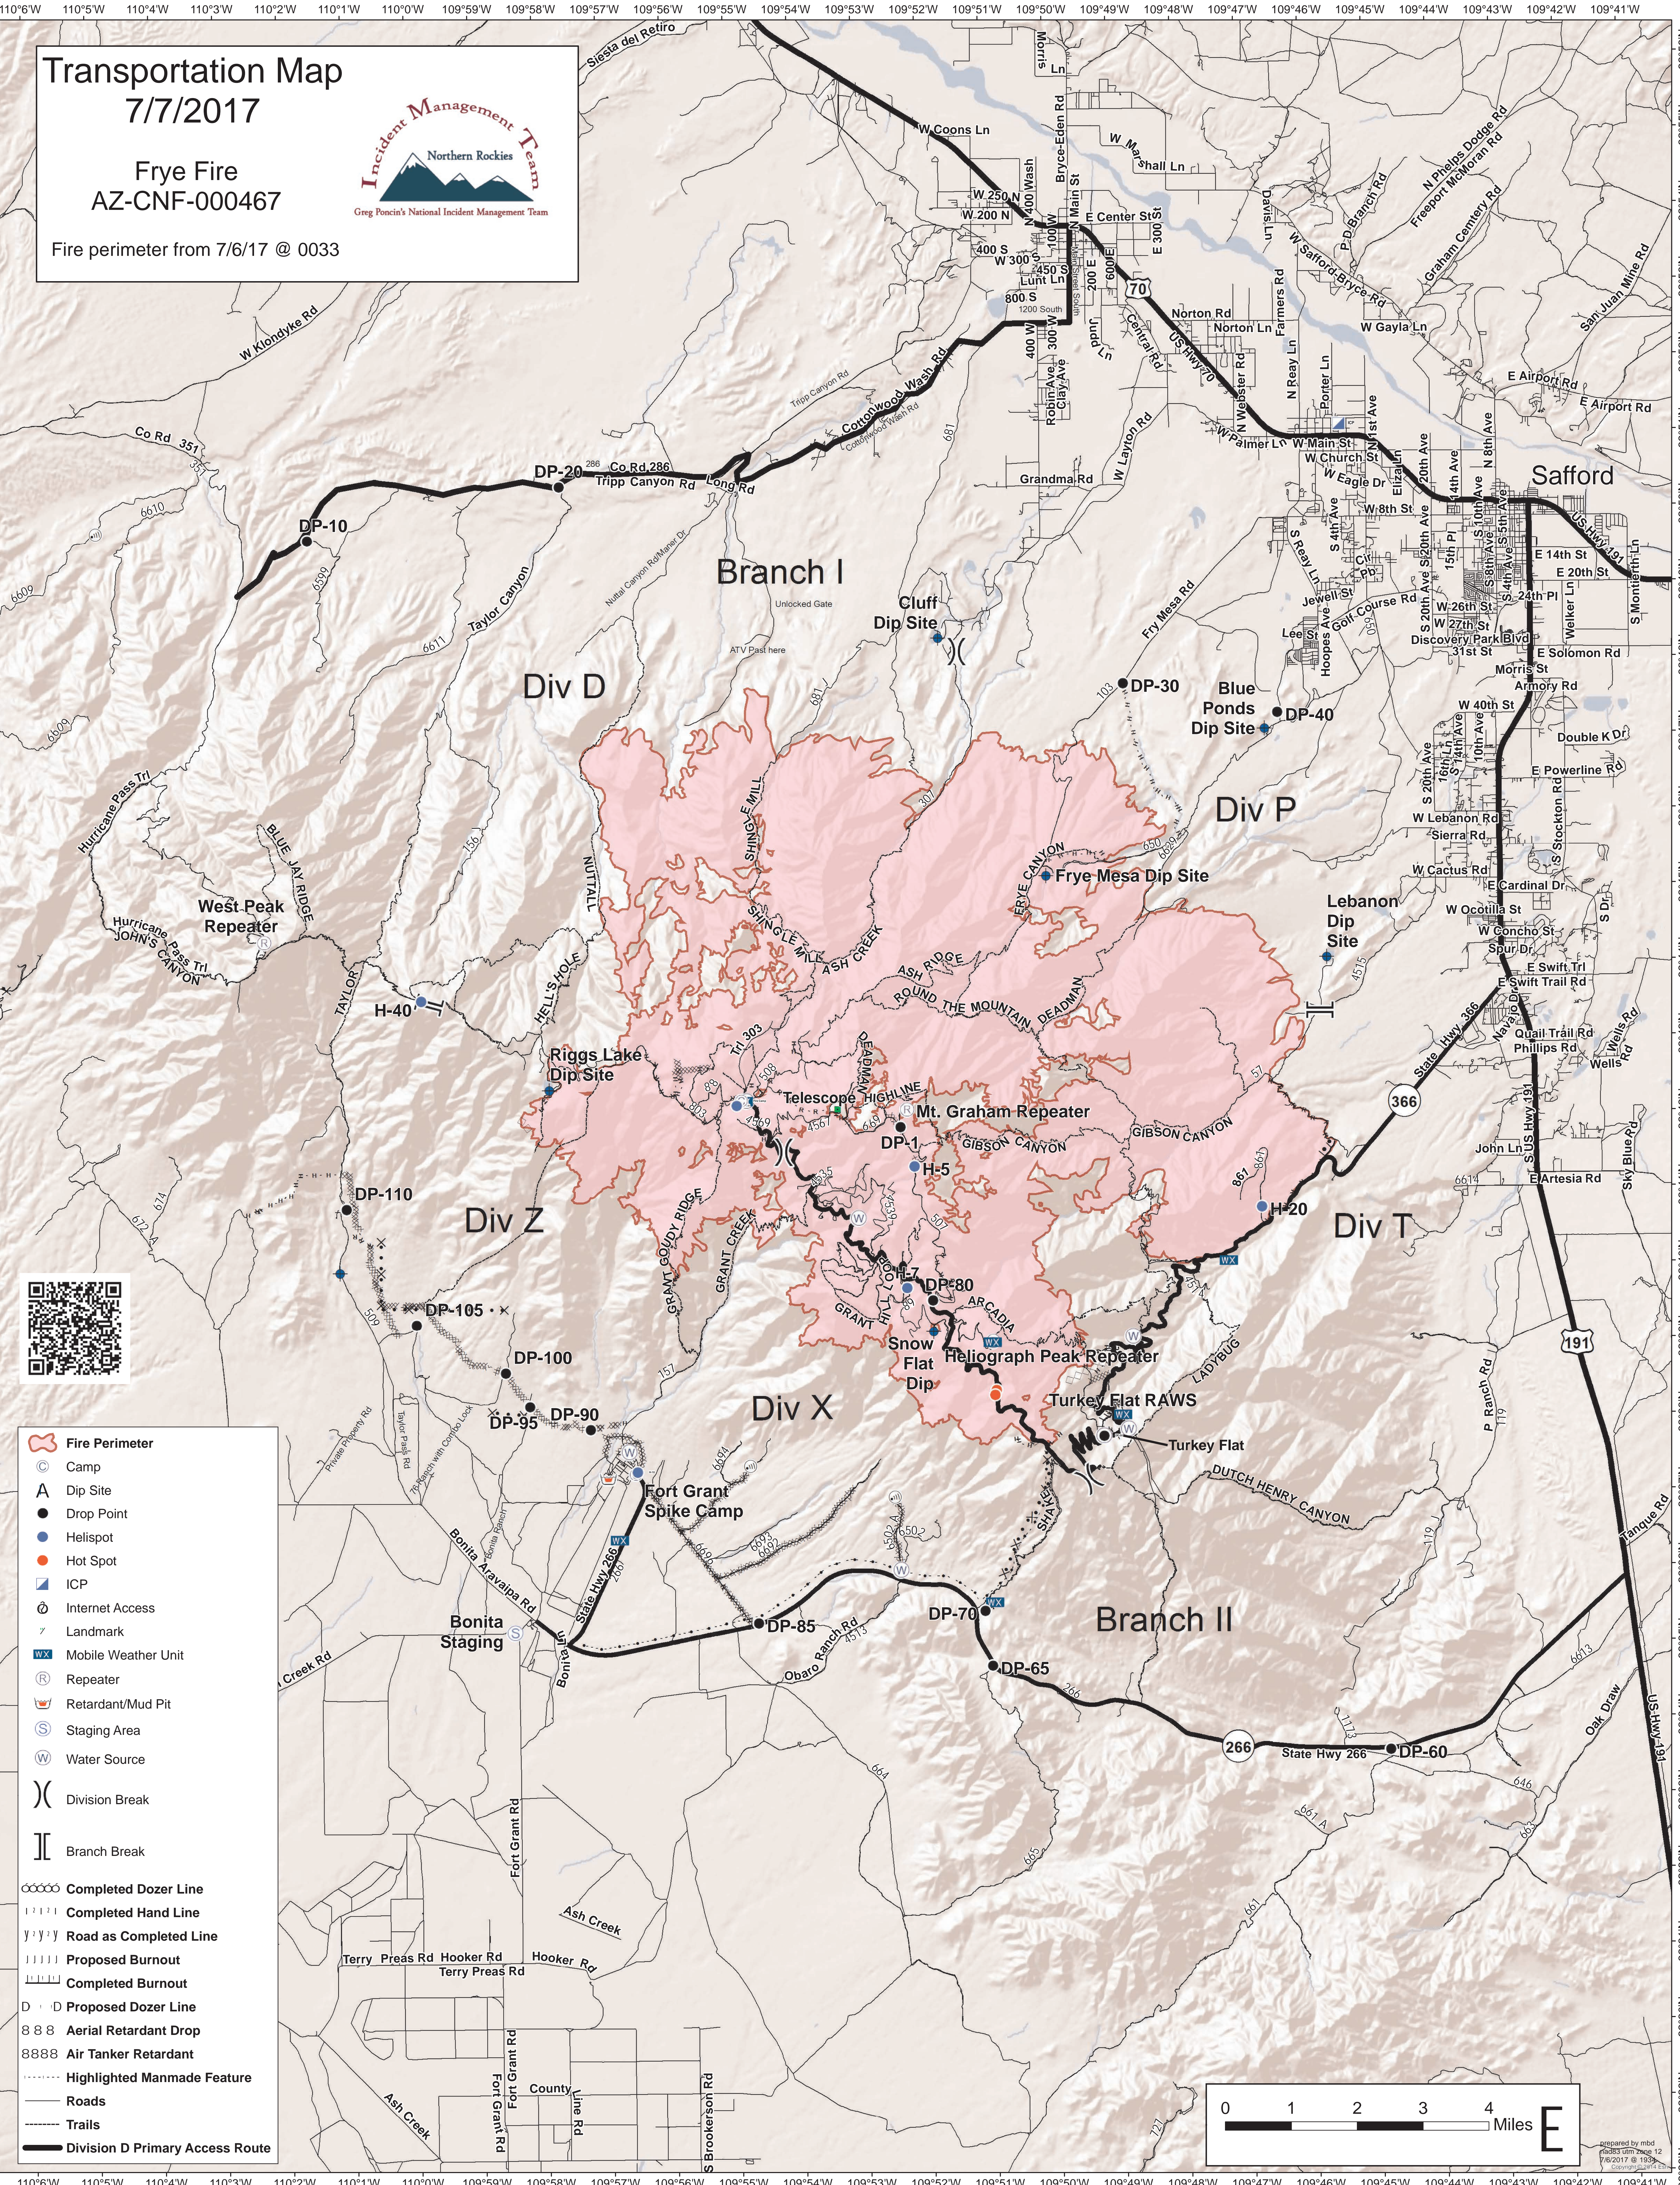

Transportation Map 7/7/2017

Frye Fire
AZ-CNF-000467

Fire perimeter from 7/6/17 @ 0033

- Fire Perimeter
- Camp
- Dip Site
- Drop Point
- Helispot
- Hot Spot
- ICP
- Internet Access
- Landmark
- Mobile Weather Unit
- Repeater
- Retardant/Mud Pit
- Staging Area
- Water Source
- Division Break
- Branch Break
- Completed Dozer Line
- Completed Hand Line
- Road as Completed Line
- Proposed Burnout
- Completed Burnout
- Proposed Dozer Line
- Aerial Retardant Drop
- Air Tanker Retardant
- Highlighted Manmade Feature
- Roads
- Trails
- Division D Primary Access Route