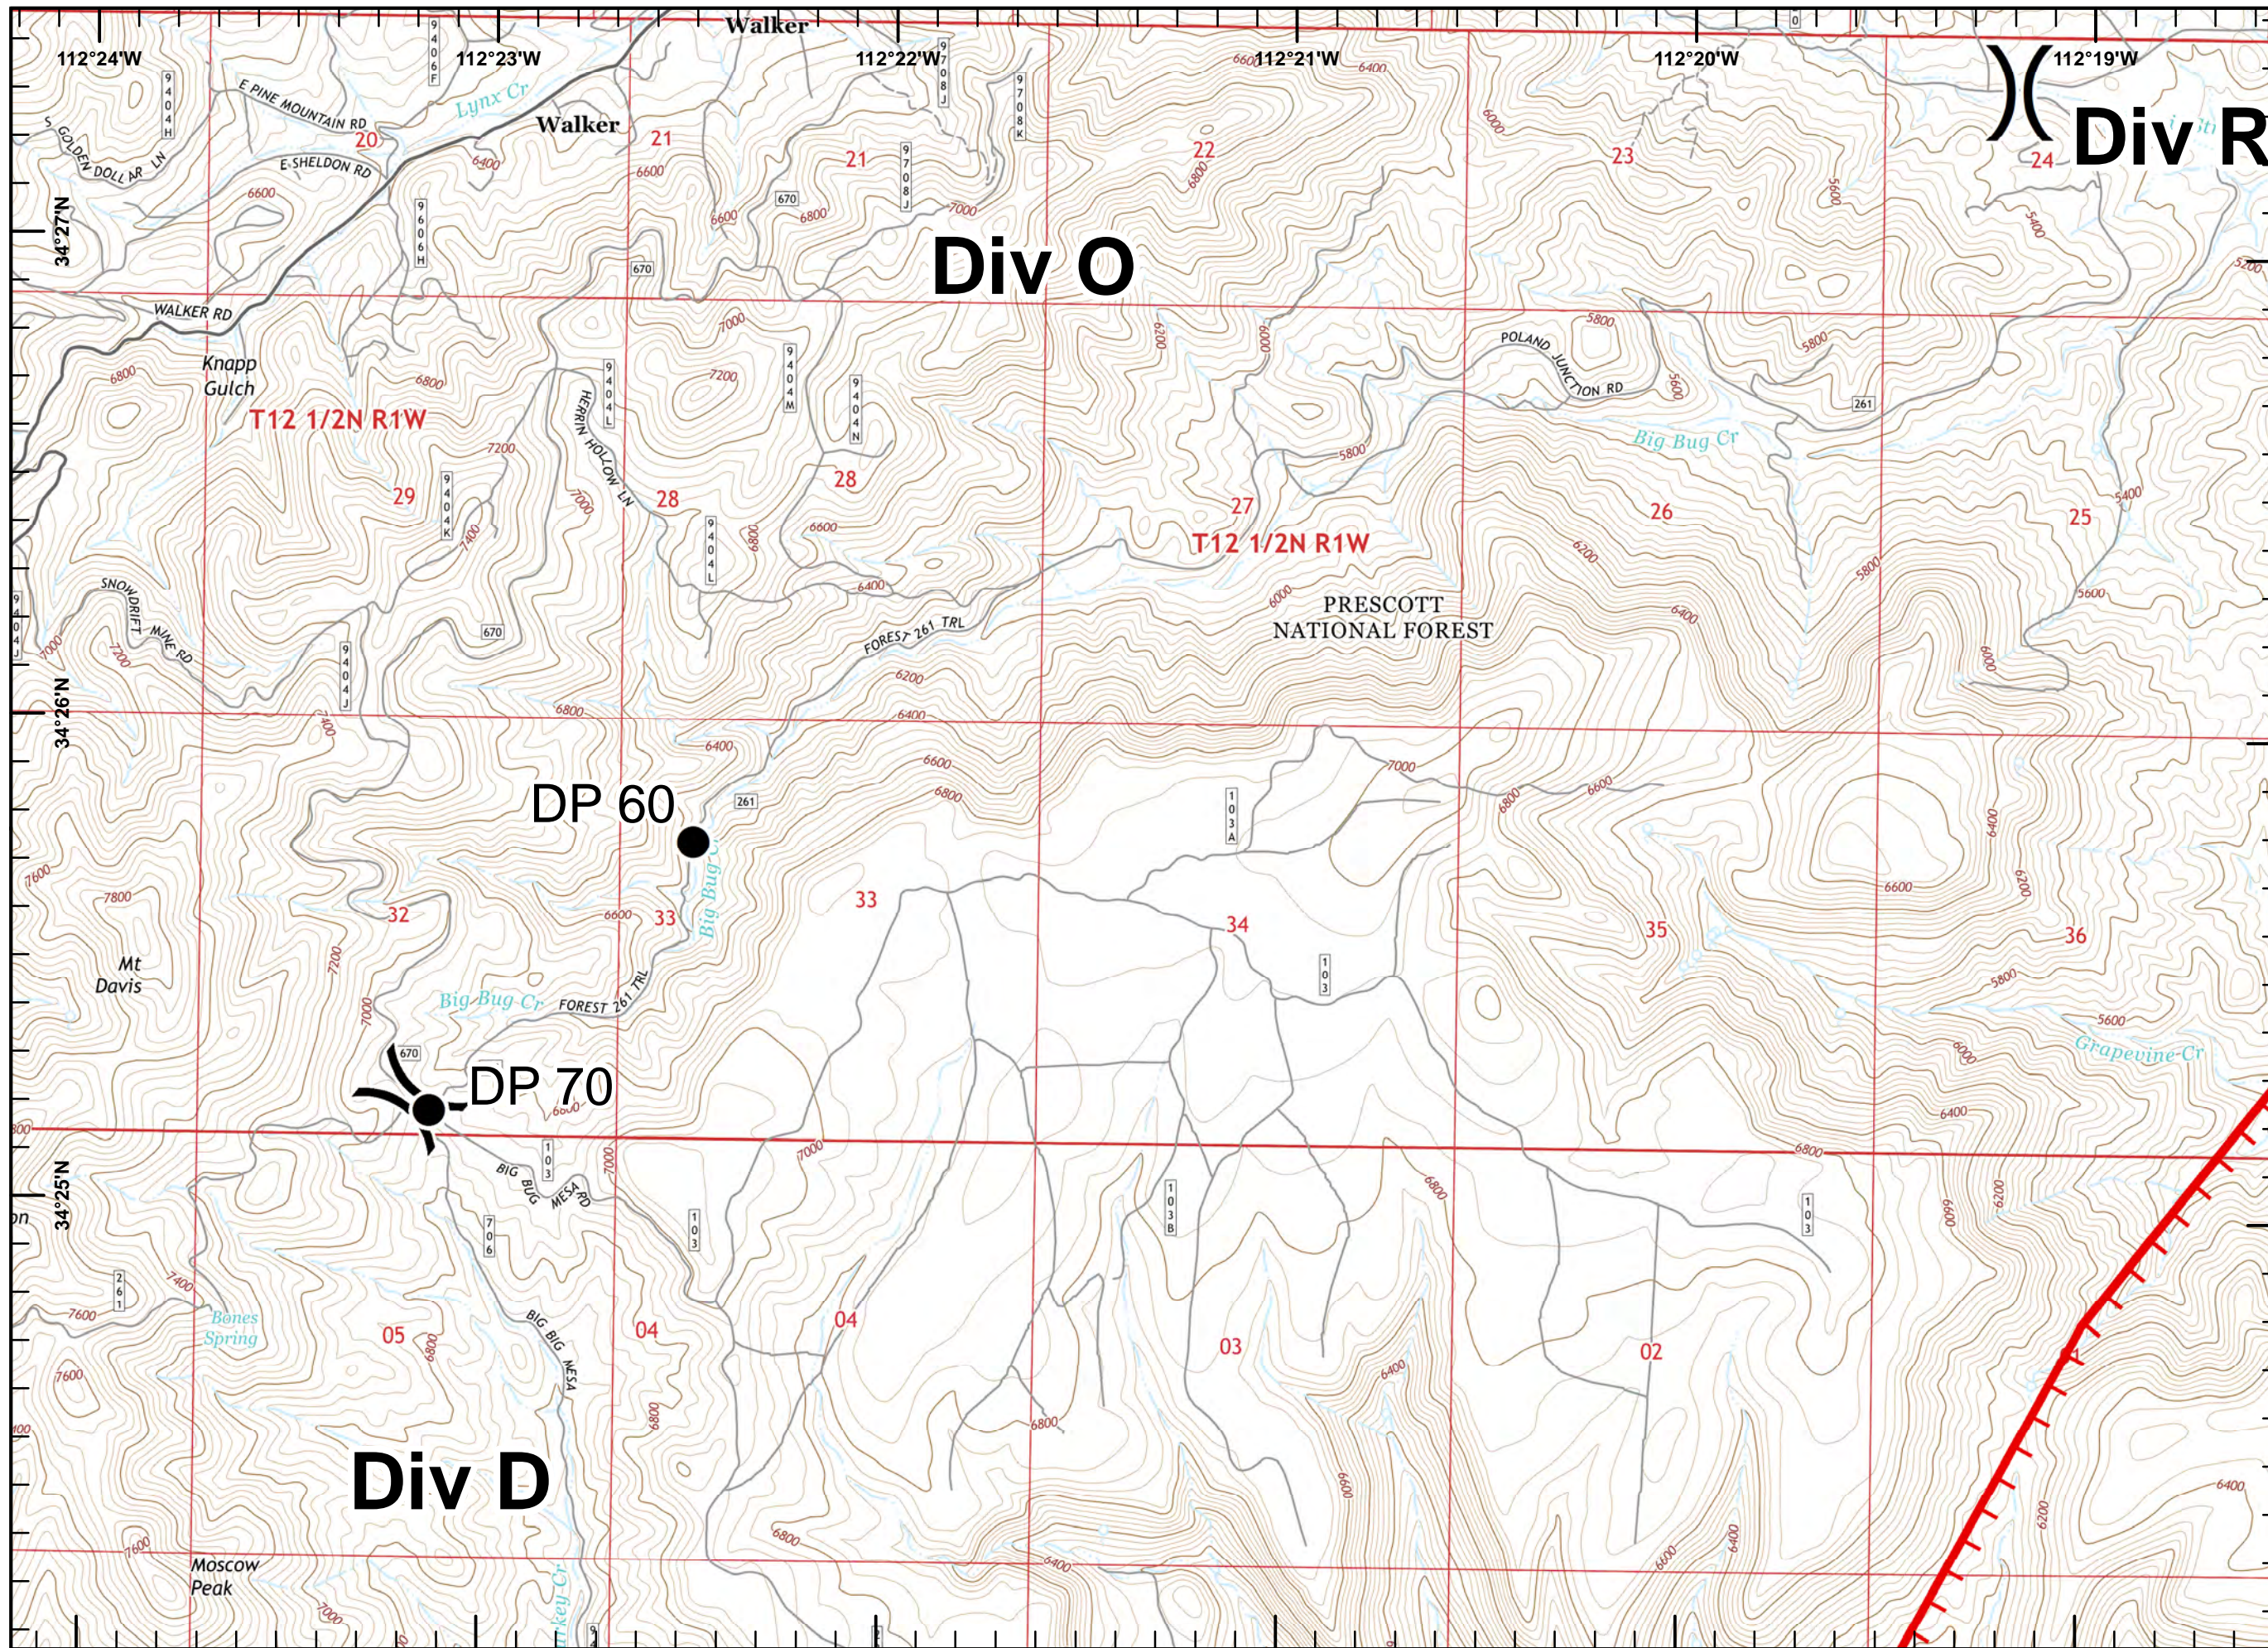

Goodwin Fire IAP

AZPNF-904

June 28, 2017

Day Shift

NAD 83 UTM
Zone 12N

- Division
- Drop Point
- Estimated Uncontrolled Fire Edge

Joins Map 2

Trice
28-Jun-2017
00:03

Joins Map 8

Joins Map 9