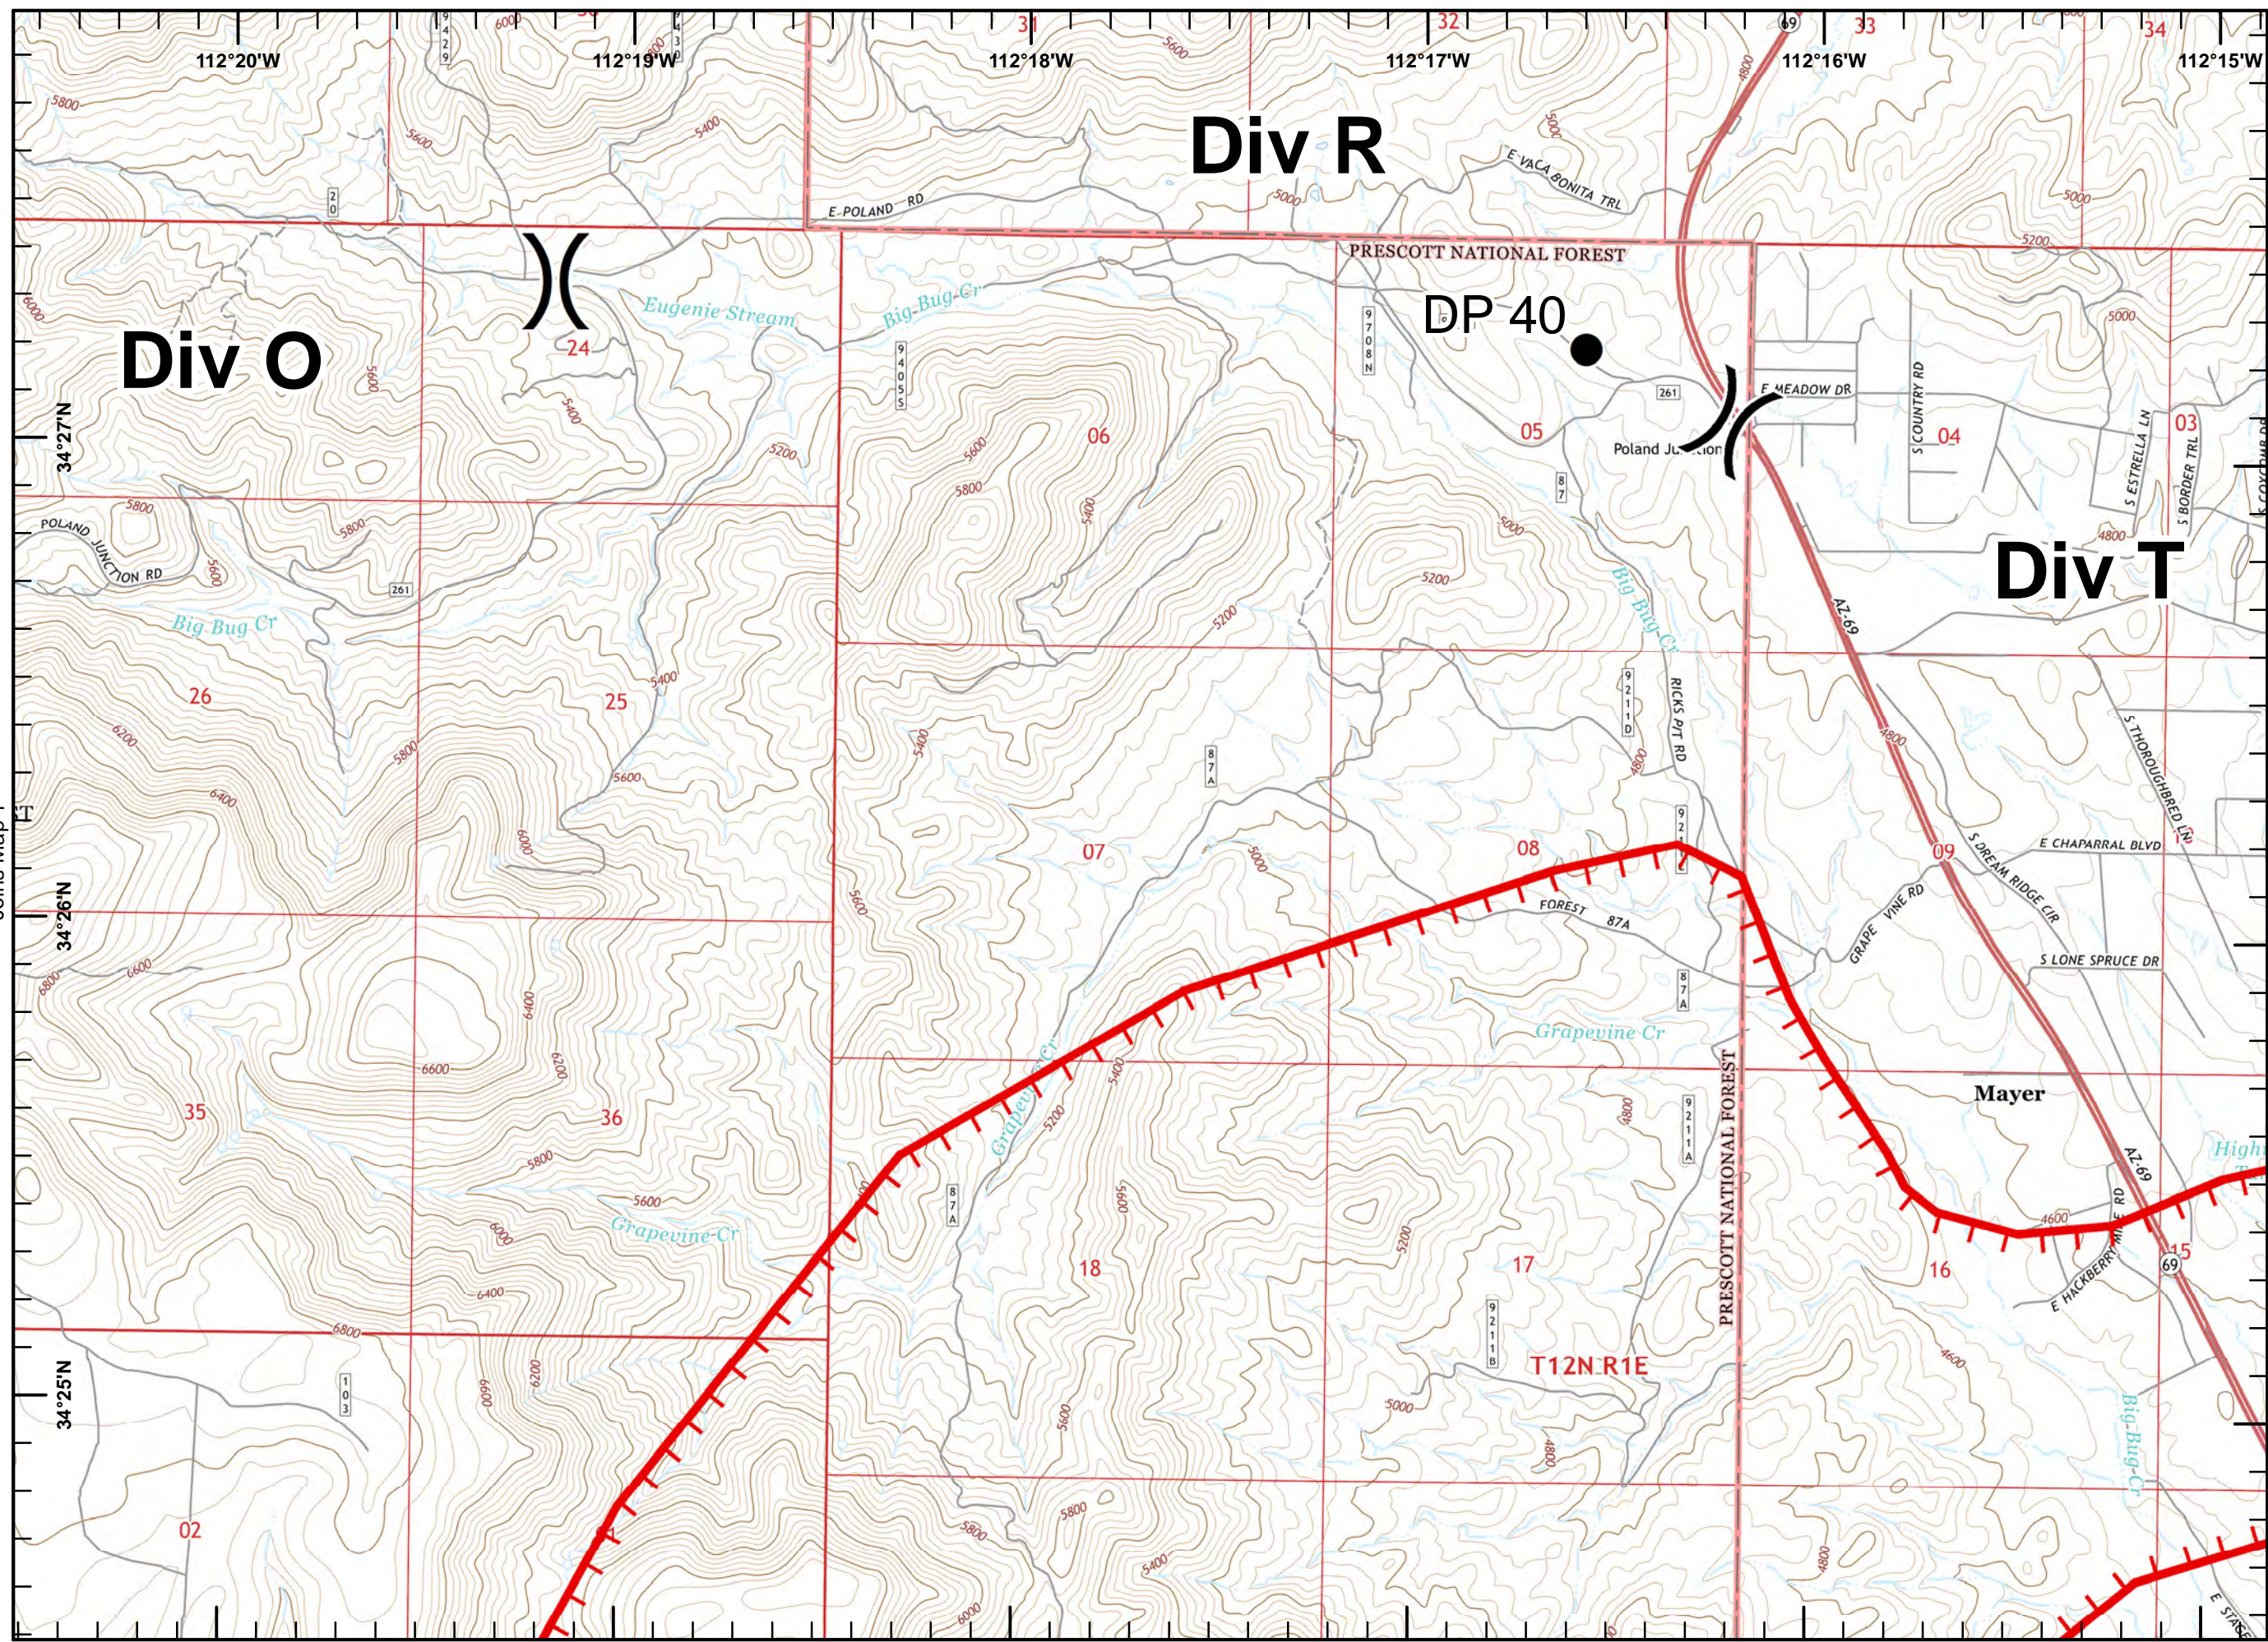

Goodwin Fire IAP

AZPNF-904

June 28, 2017

Day Shift

NAD 83 UTM
Zone 12N

-  Division
-  Drop Point
-  Estimated Uncontrolled Fire Edge

Map Index

1	2	3
8	9	4
7	6	5

Map 2 of 9

1,000 0 1,000 2,000 Feet

1:24,000

Trice
28-Jun-2017
00:13

Joins Map 1

Joins Map 3

Joins Map 9