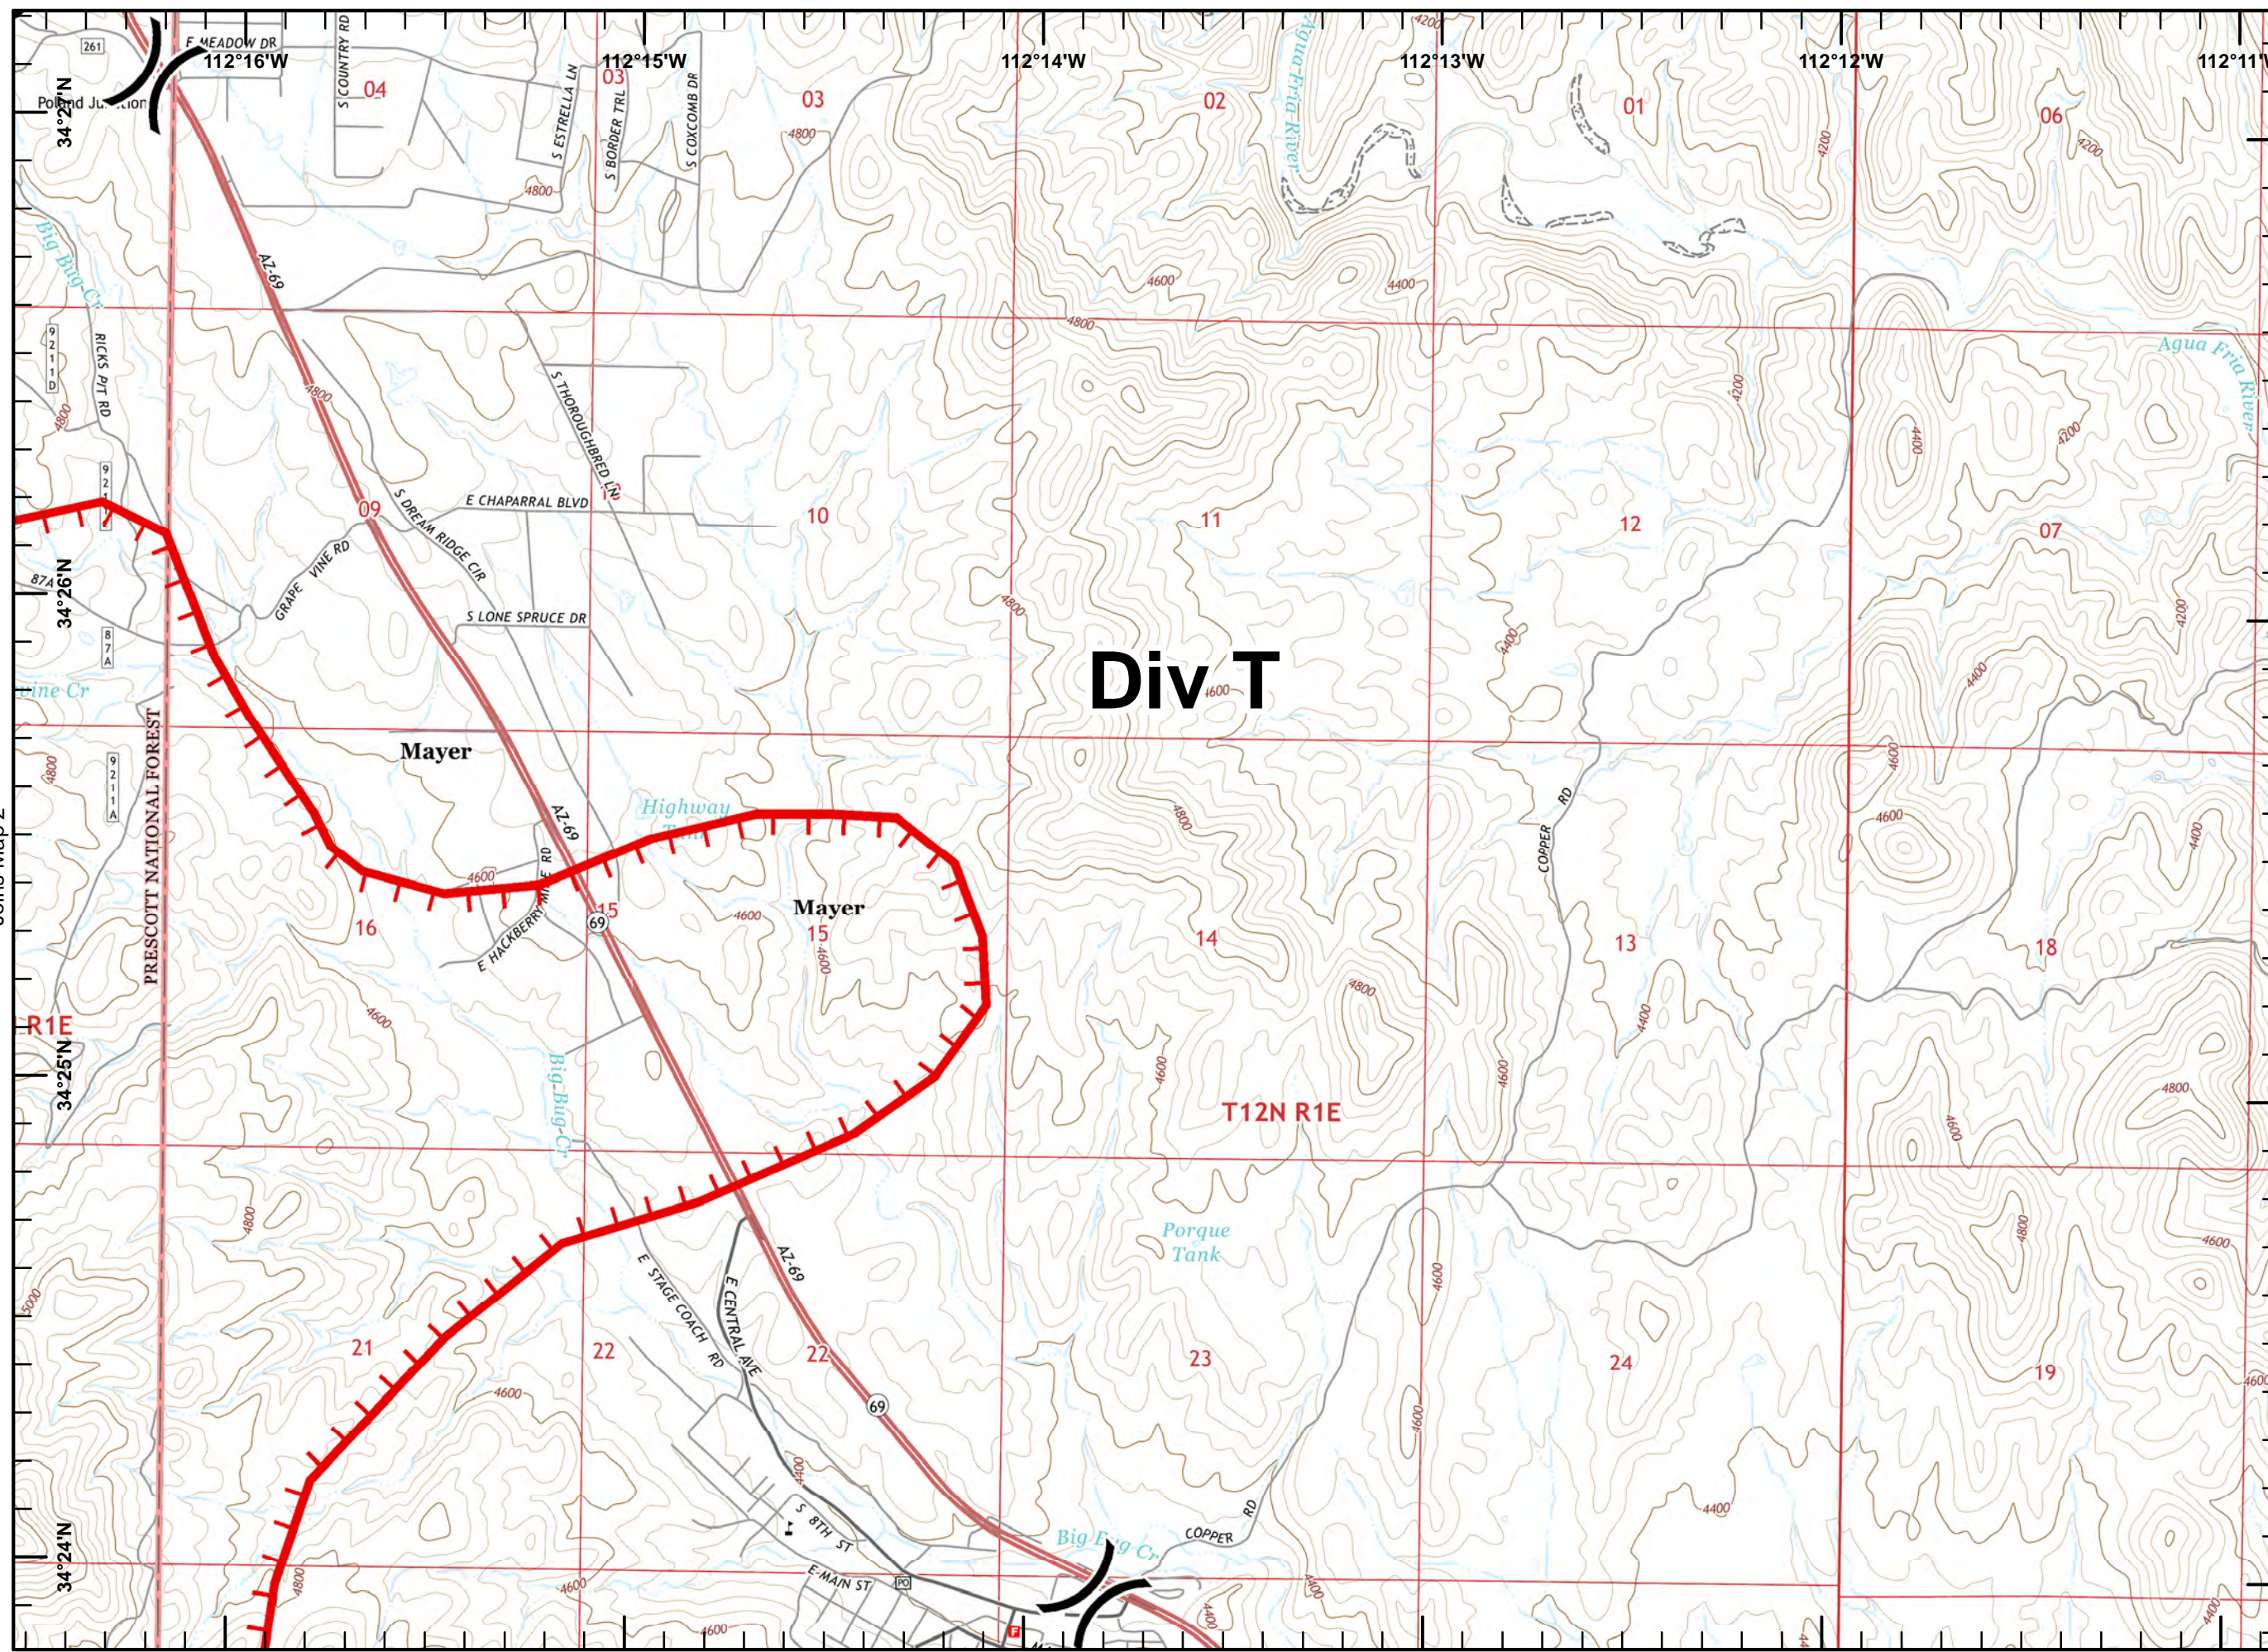

Goodwin Fire IAP AZPNF-904 June 28, 2017 Day Shift

NAD 83 UTM
Zone 12N

-  Division
-  Drop Point
-  Estimated Uncontrolled Fire Edge

Map Index

1	2	3
8	9	4
7	6	5

Map 3 of 9

Trice
28-Jun-2017
00:18

Joins Map 2

Joins Map 9

Joins Map 4