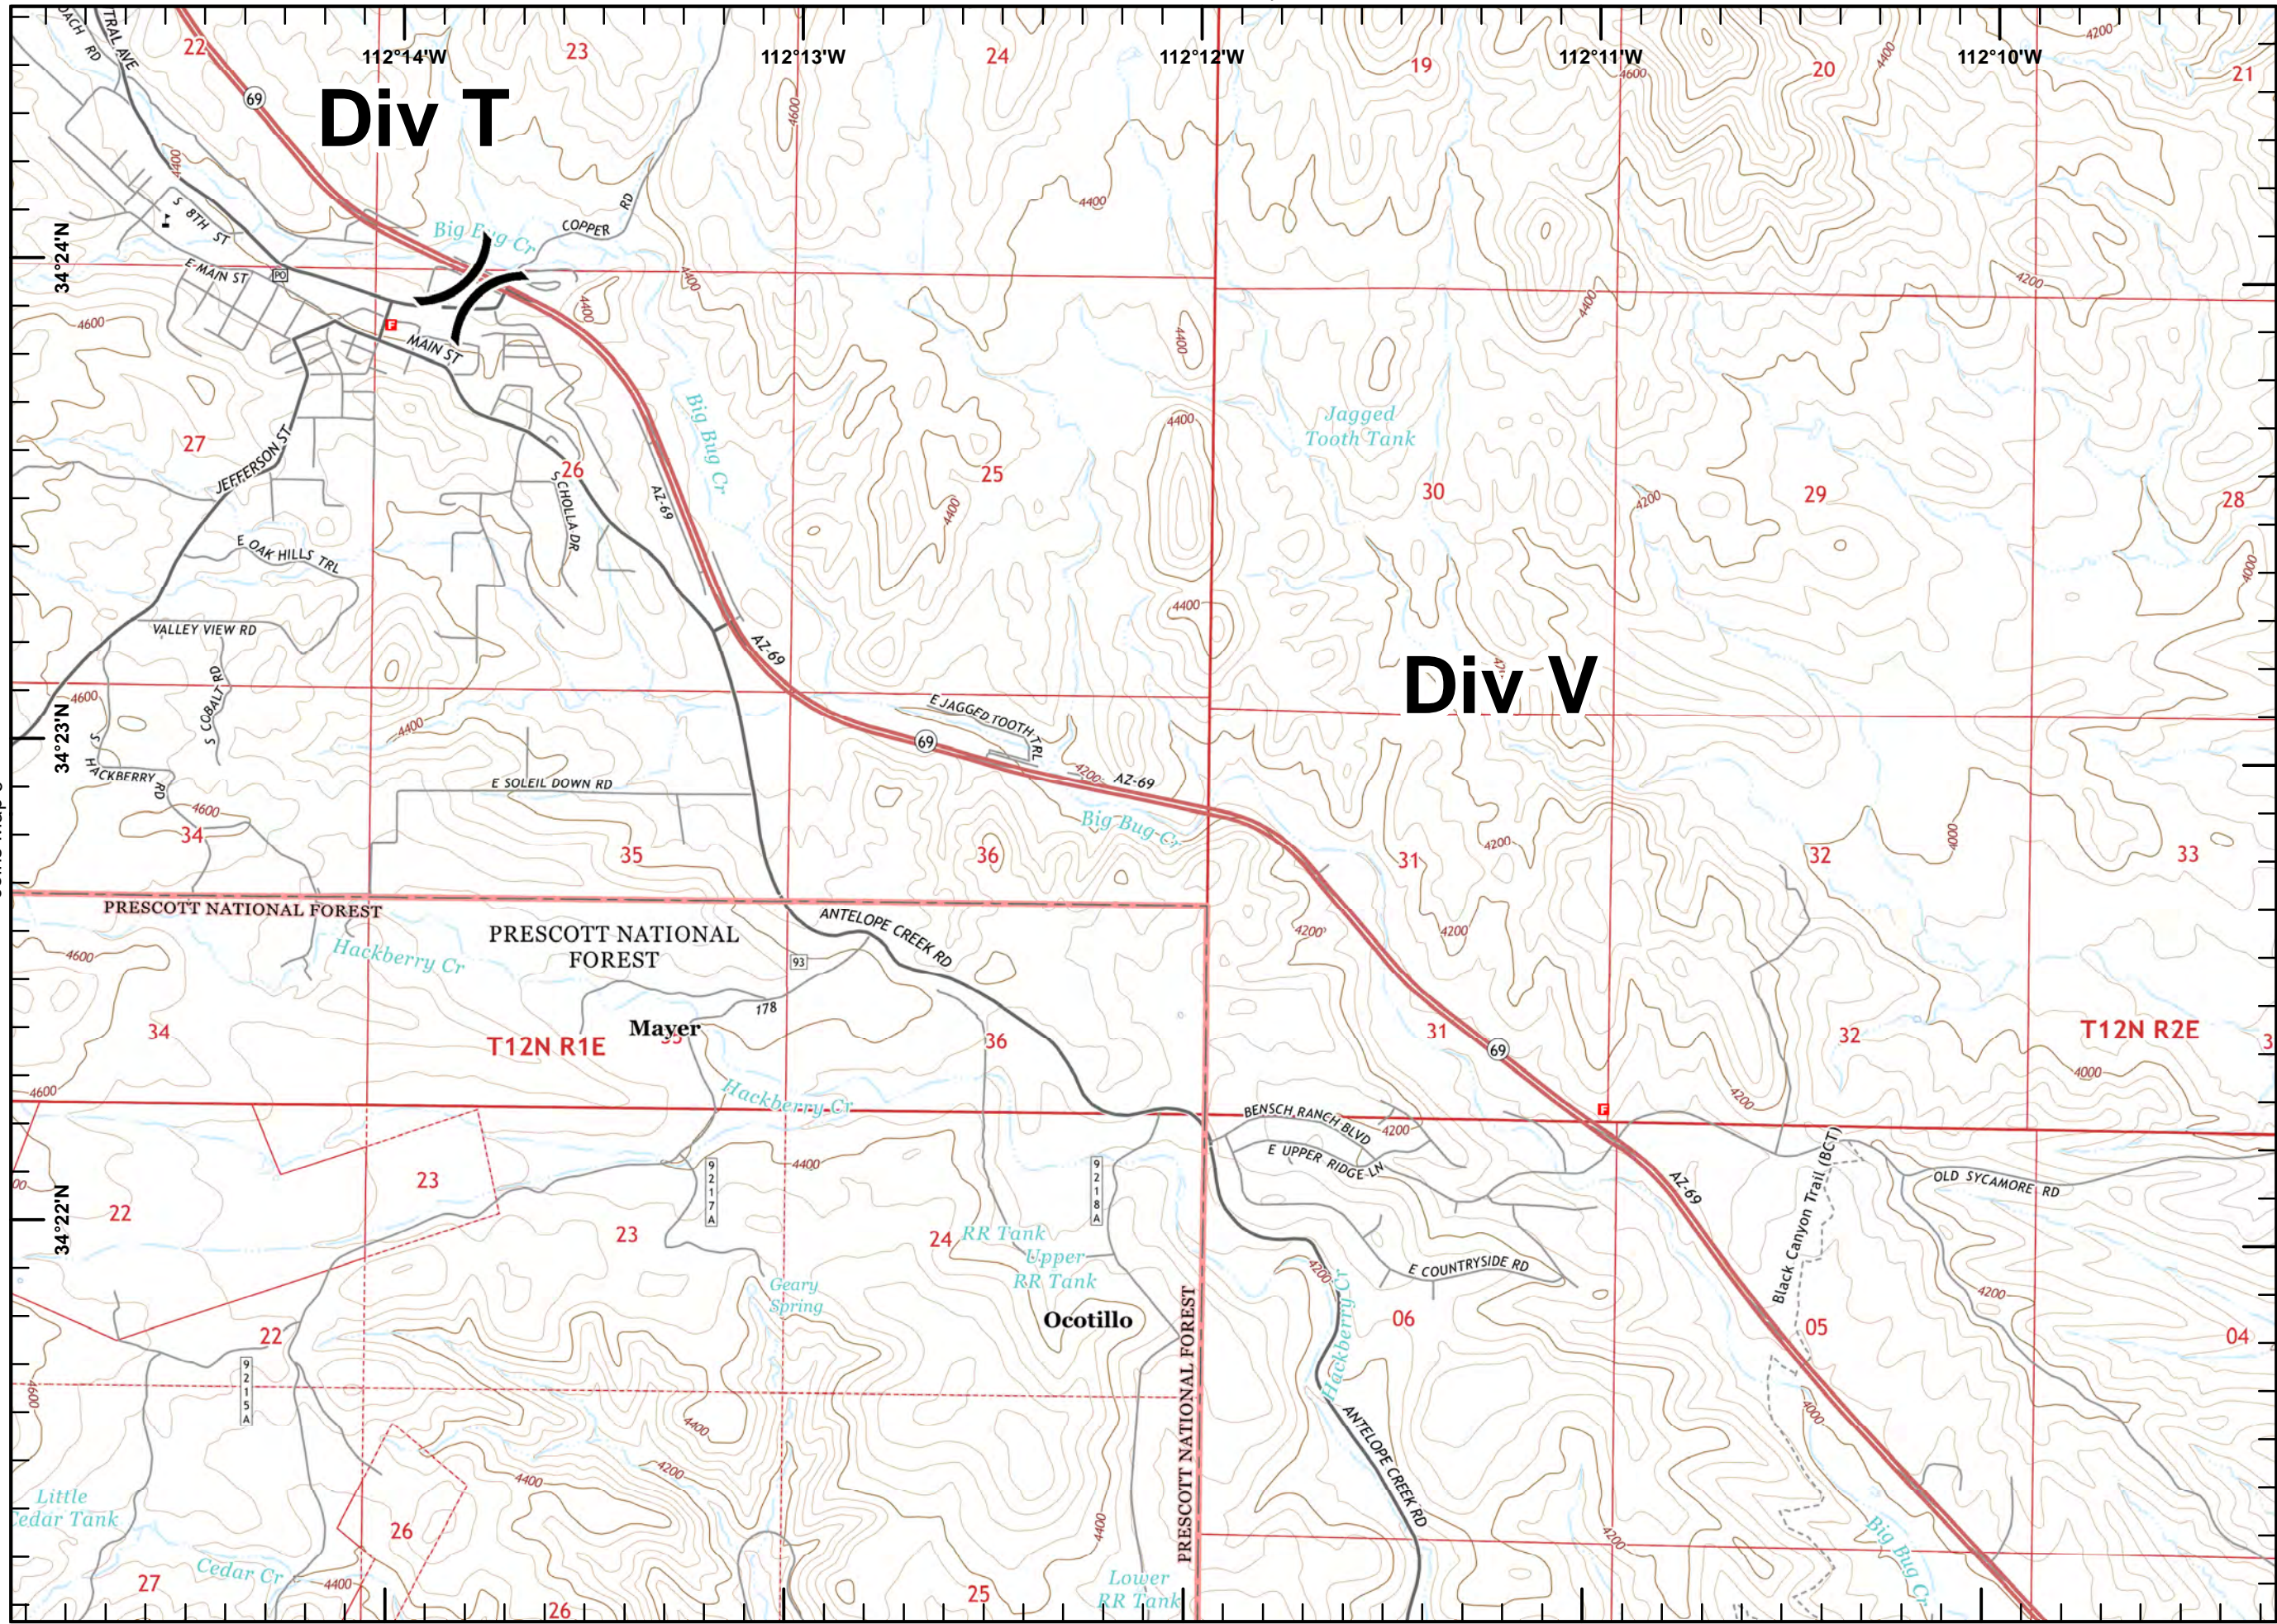

Goodwin Fire IAP AZPNF-904 June 28, 2017 Day Shift

NAD 83 UTM
Zone 12N

-  Division
-  Drop Point
-  Estimated Uncontrolled Fire Edge

Map Index

1	2	3
8	9	4
7	6	5

Map 4 of 9

Trice
28-Jun-2017
00:26

Joins Map 9

Joins Map 6

Joins Map 5