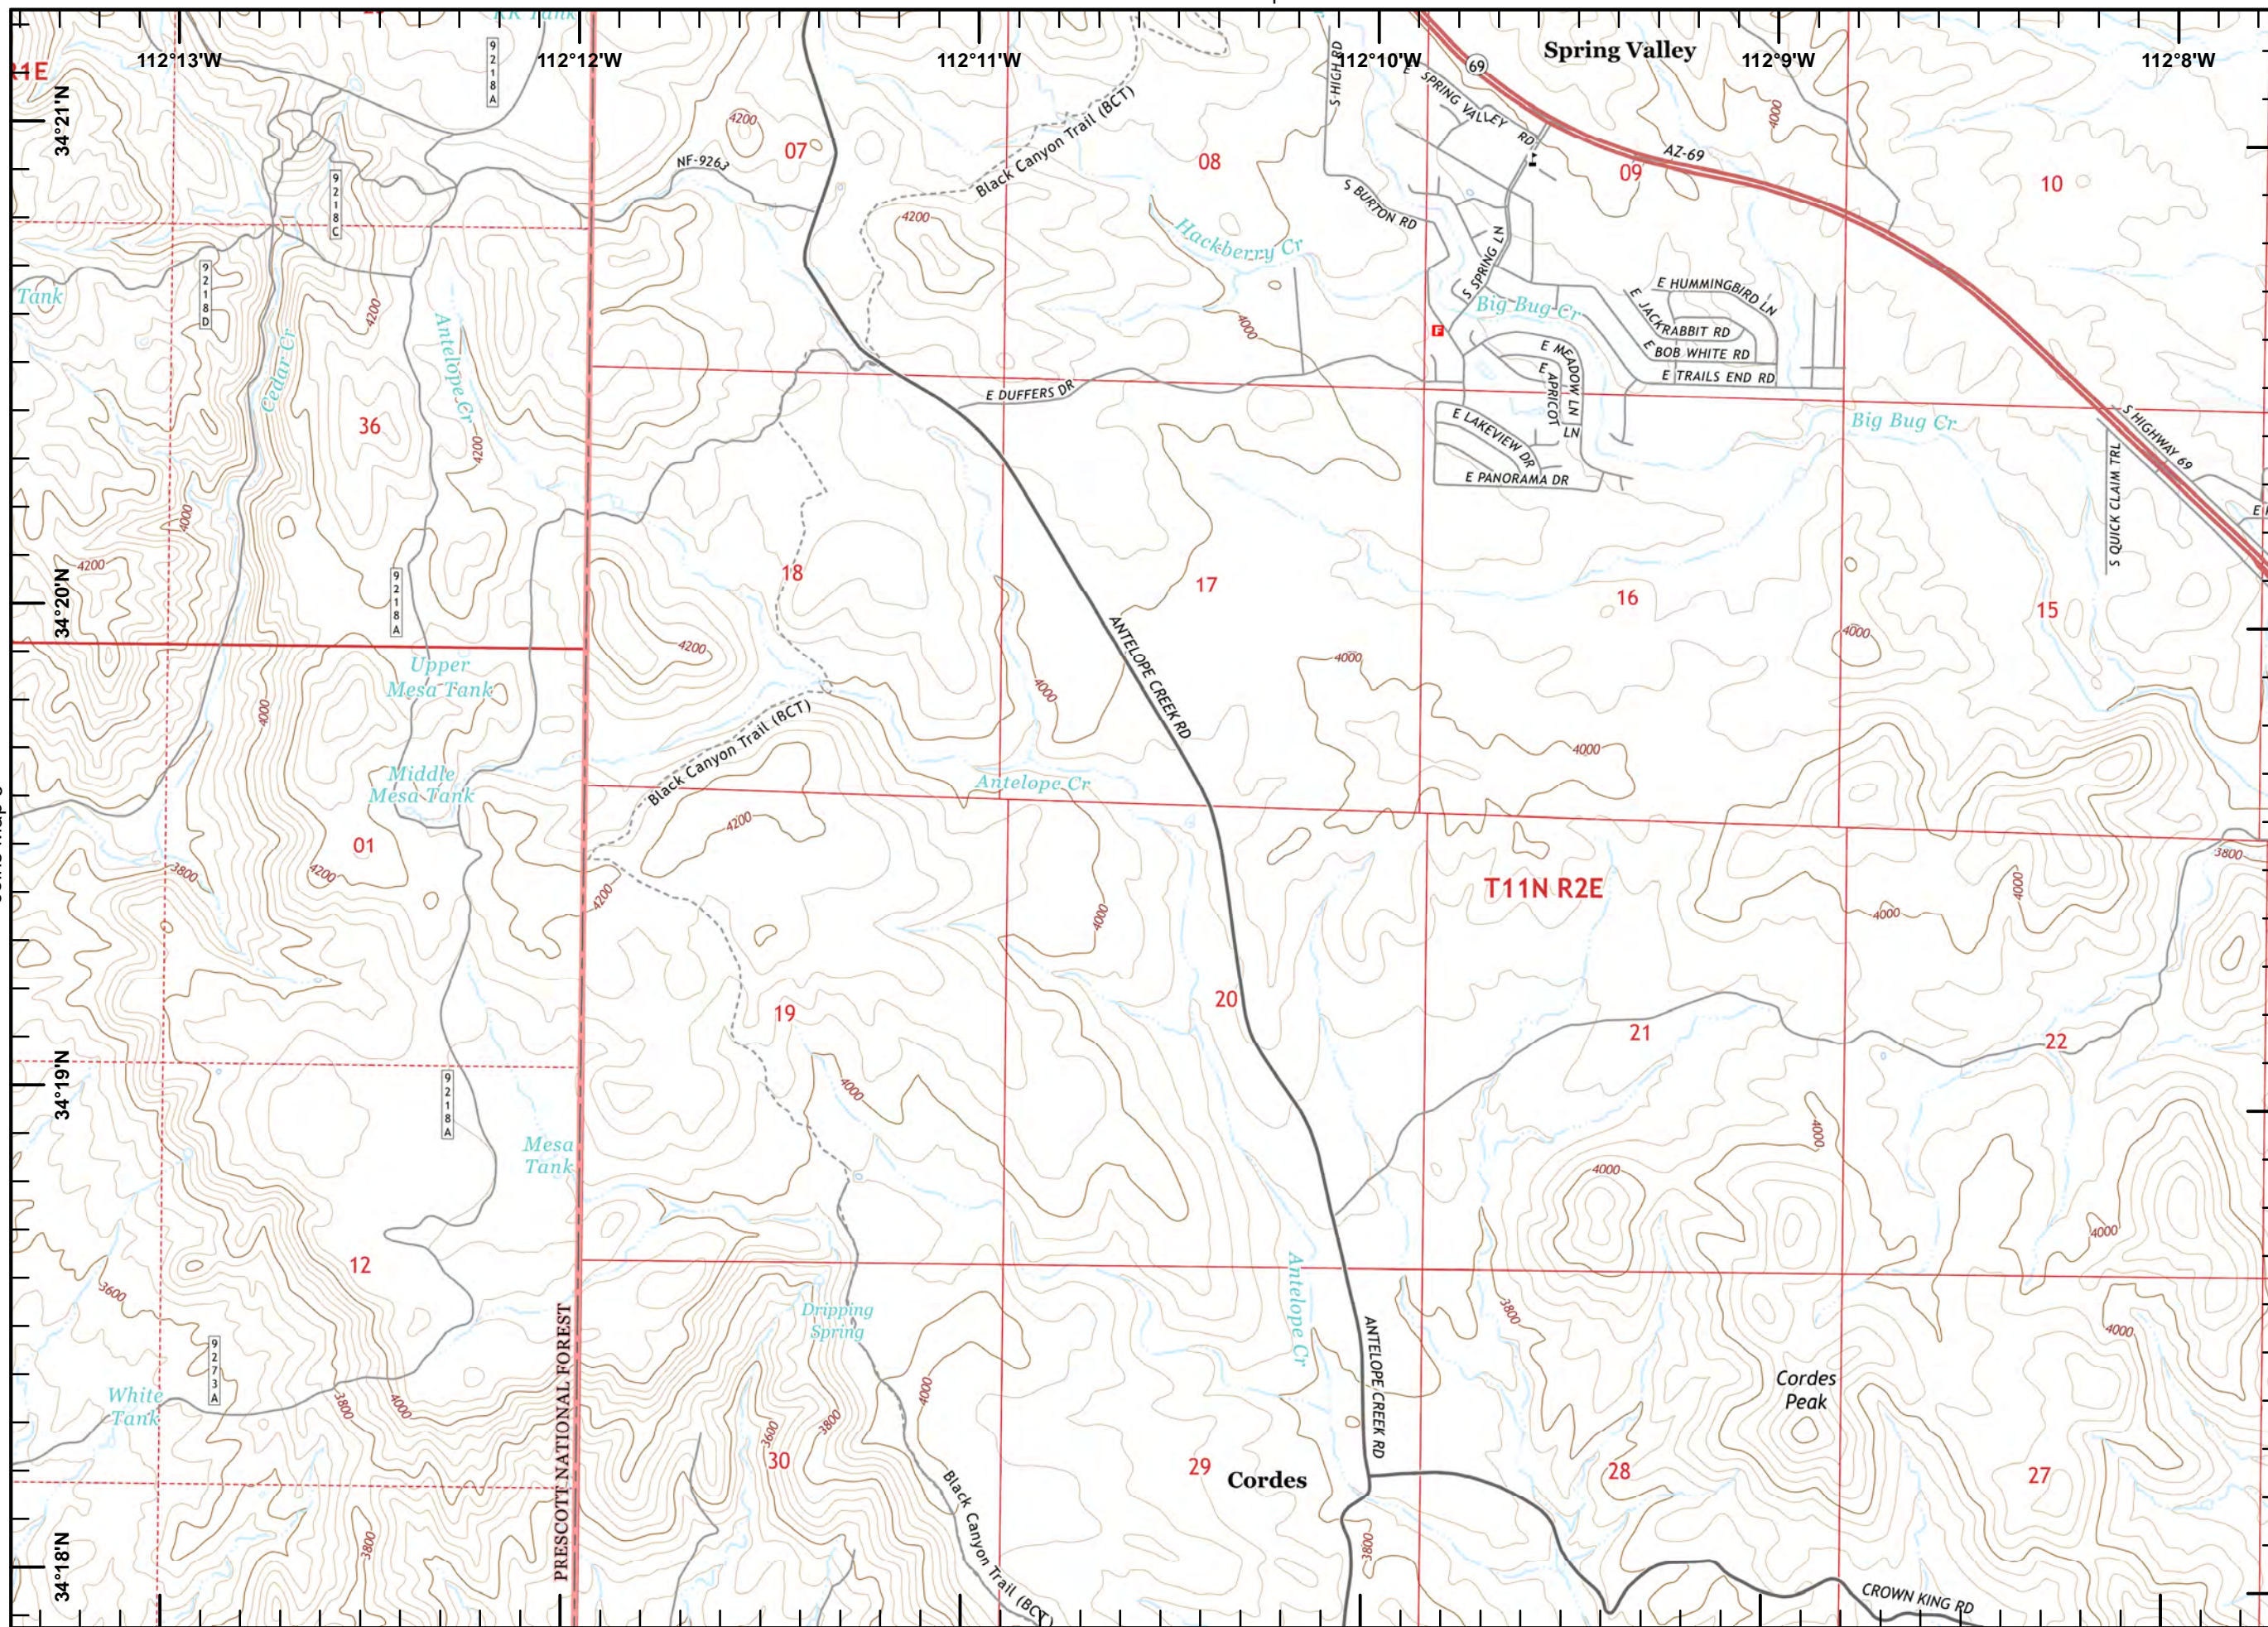

#### Day Shift

### NAD 83 UTM Zone 12N

-  Division
-  Drop Point
-  Estimated Uncontrolled Fire Edge

Trice  
28-Jun-2017  
00:29

Joins Map 6