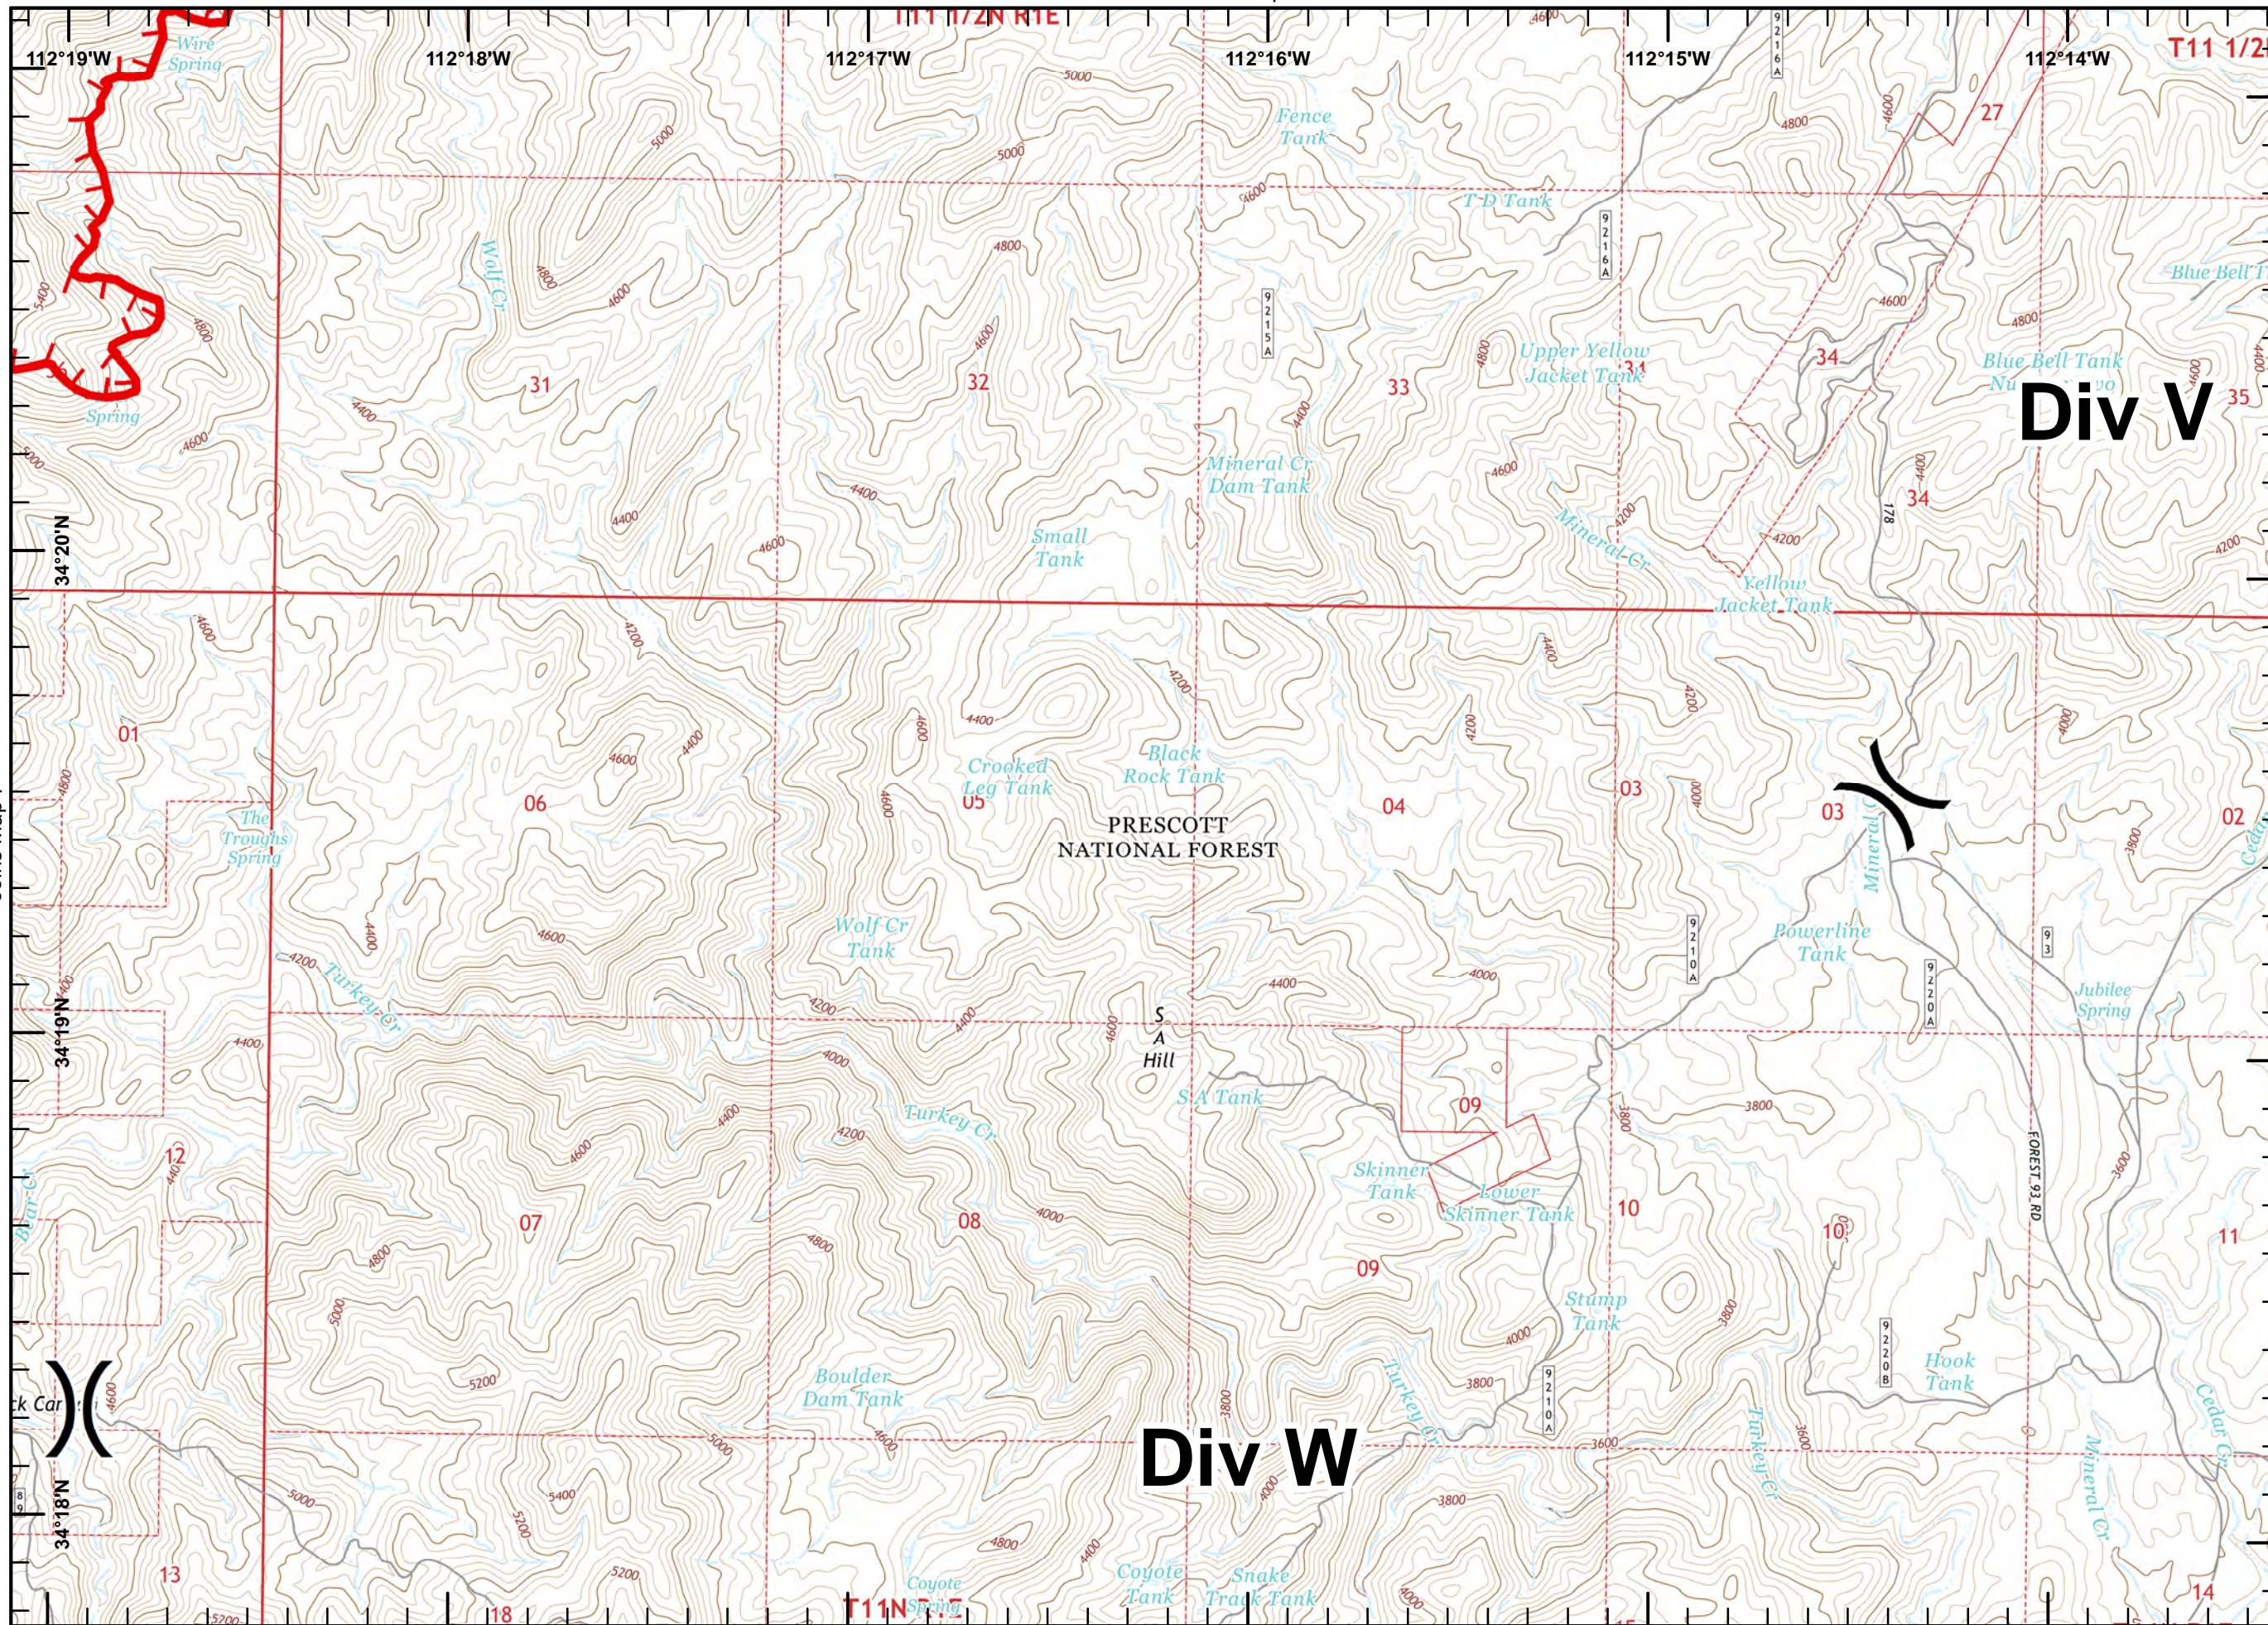

# Goodwin Fire IAP AZPNF-904 June 28, 2017 Day Shift

NAD 83 UTM  
Zone 12N

## Div V

- Division
- Drop Point
- Estimated Uncontrolled Fire Edge

Joins Map 5

**Map Index**

1	2	3
8	9	4
7	6	5

Map 6 of 9

Trice  
28-Jun-2017  
00:36

Joins Map 7

Joins Map 5

## Div W