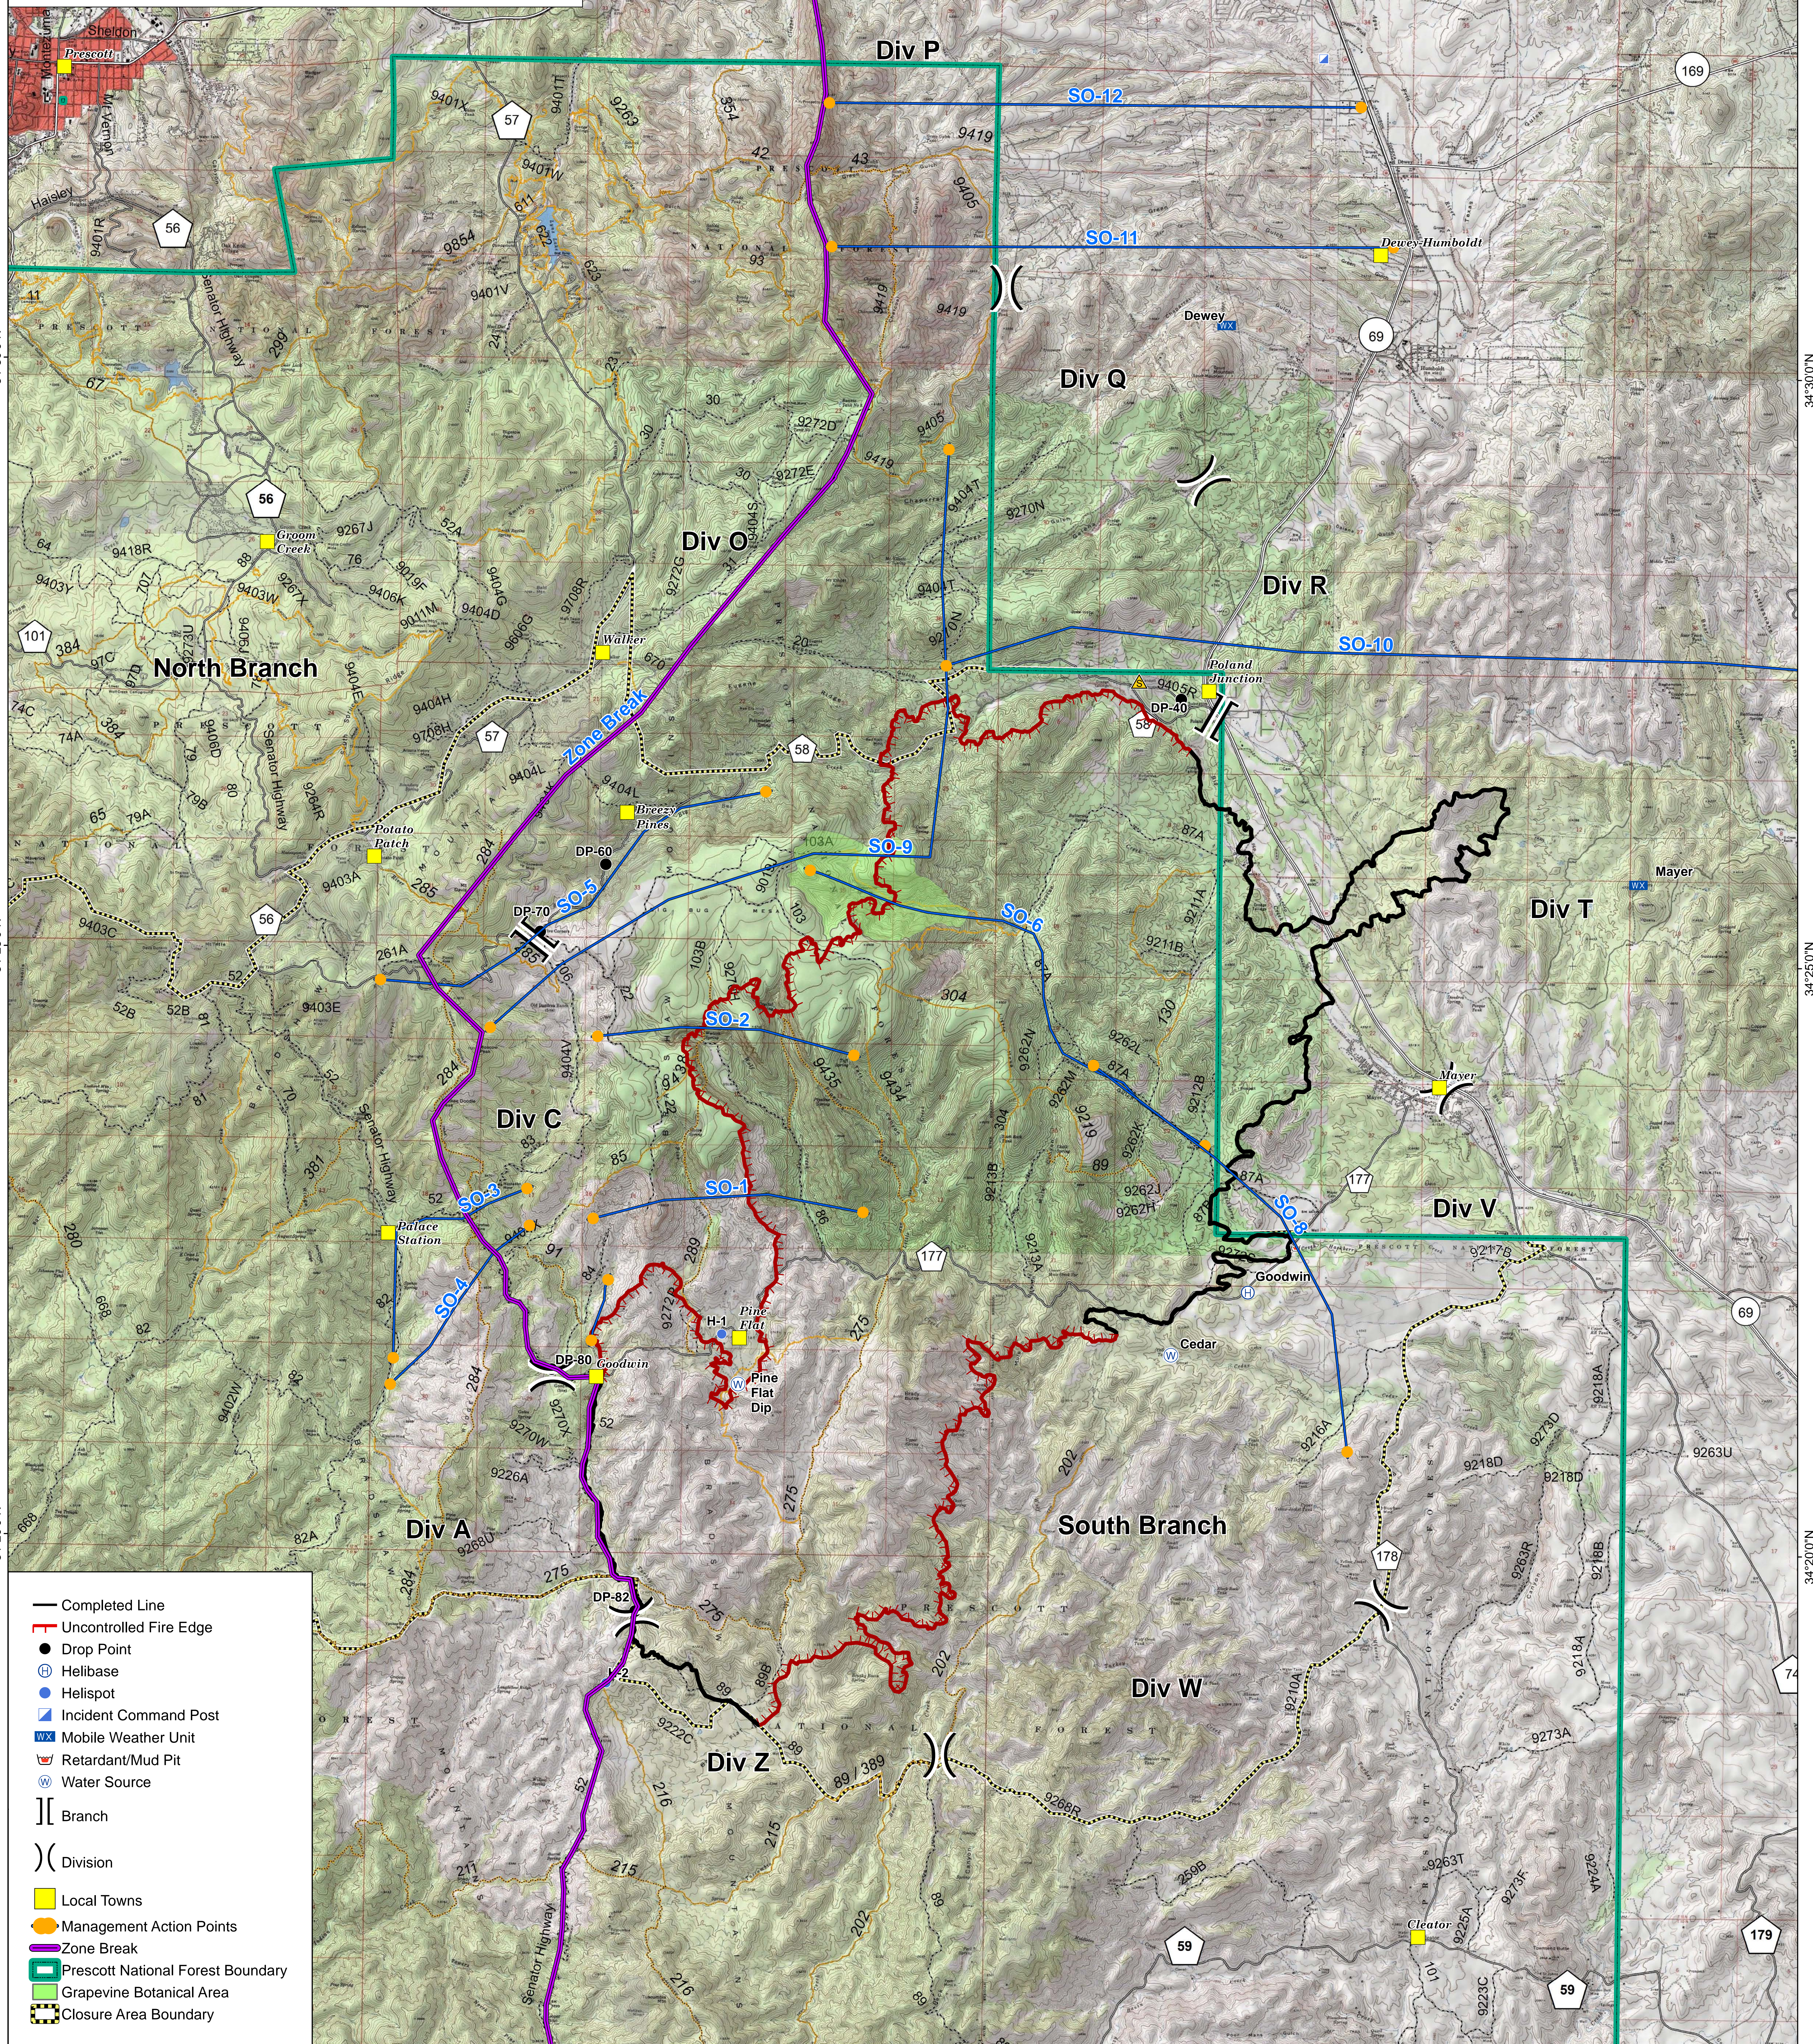

# Goodwin Fire AZ-PNF-904 Operations

24,828 acres as of  
June 28, 2017 @ 2252 hrs

**SOUTHWEST AREA TYPE 1  
INCIDENT MANAGEMENT TEAM 2**  
JOHN PIERSON - INCIDENT COMMANDER

- Completed Line
- Uncontrolled Fire Edge
- Drop Point
- ⊕ Helibase
- Helispot
- ⊠ Incident Command Post
- WX Mobile Weather Unit
- ⊠ Retardant/Mud Pit
- ⊕ Water Source
- ⌋ Branch
- ⌋ Division
- Local Towns
- Management Action Points
- Zone Break
- ▭ Prescott National Forest Boundary
- ▭ Grapevine Botanical Area
- ▭ Closure Area Boundary