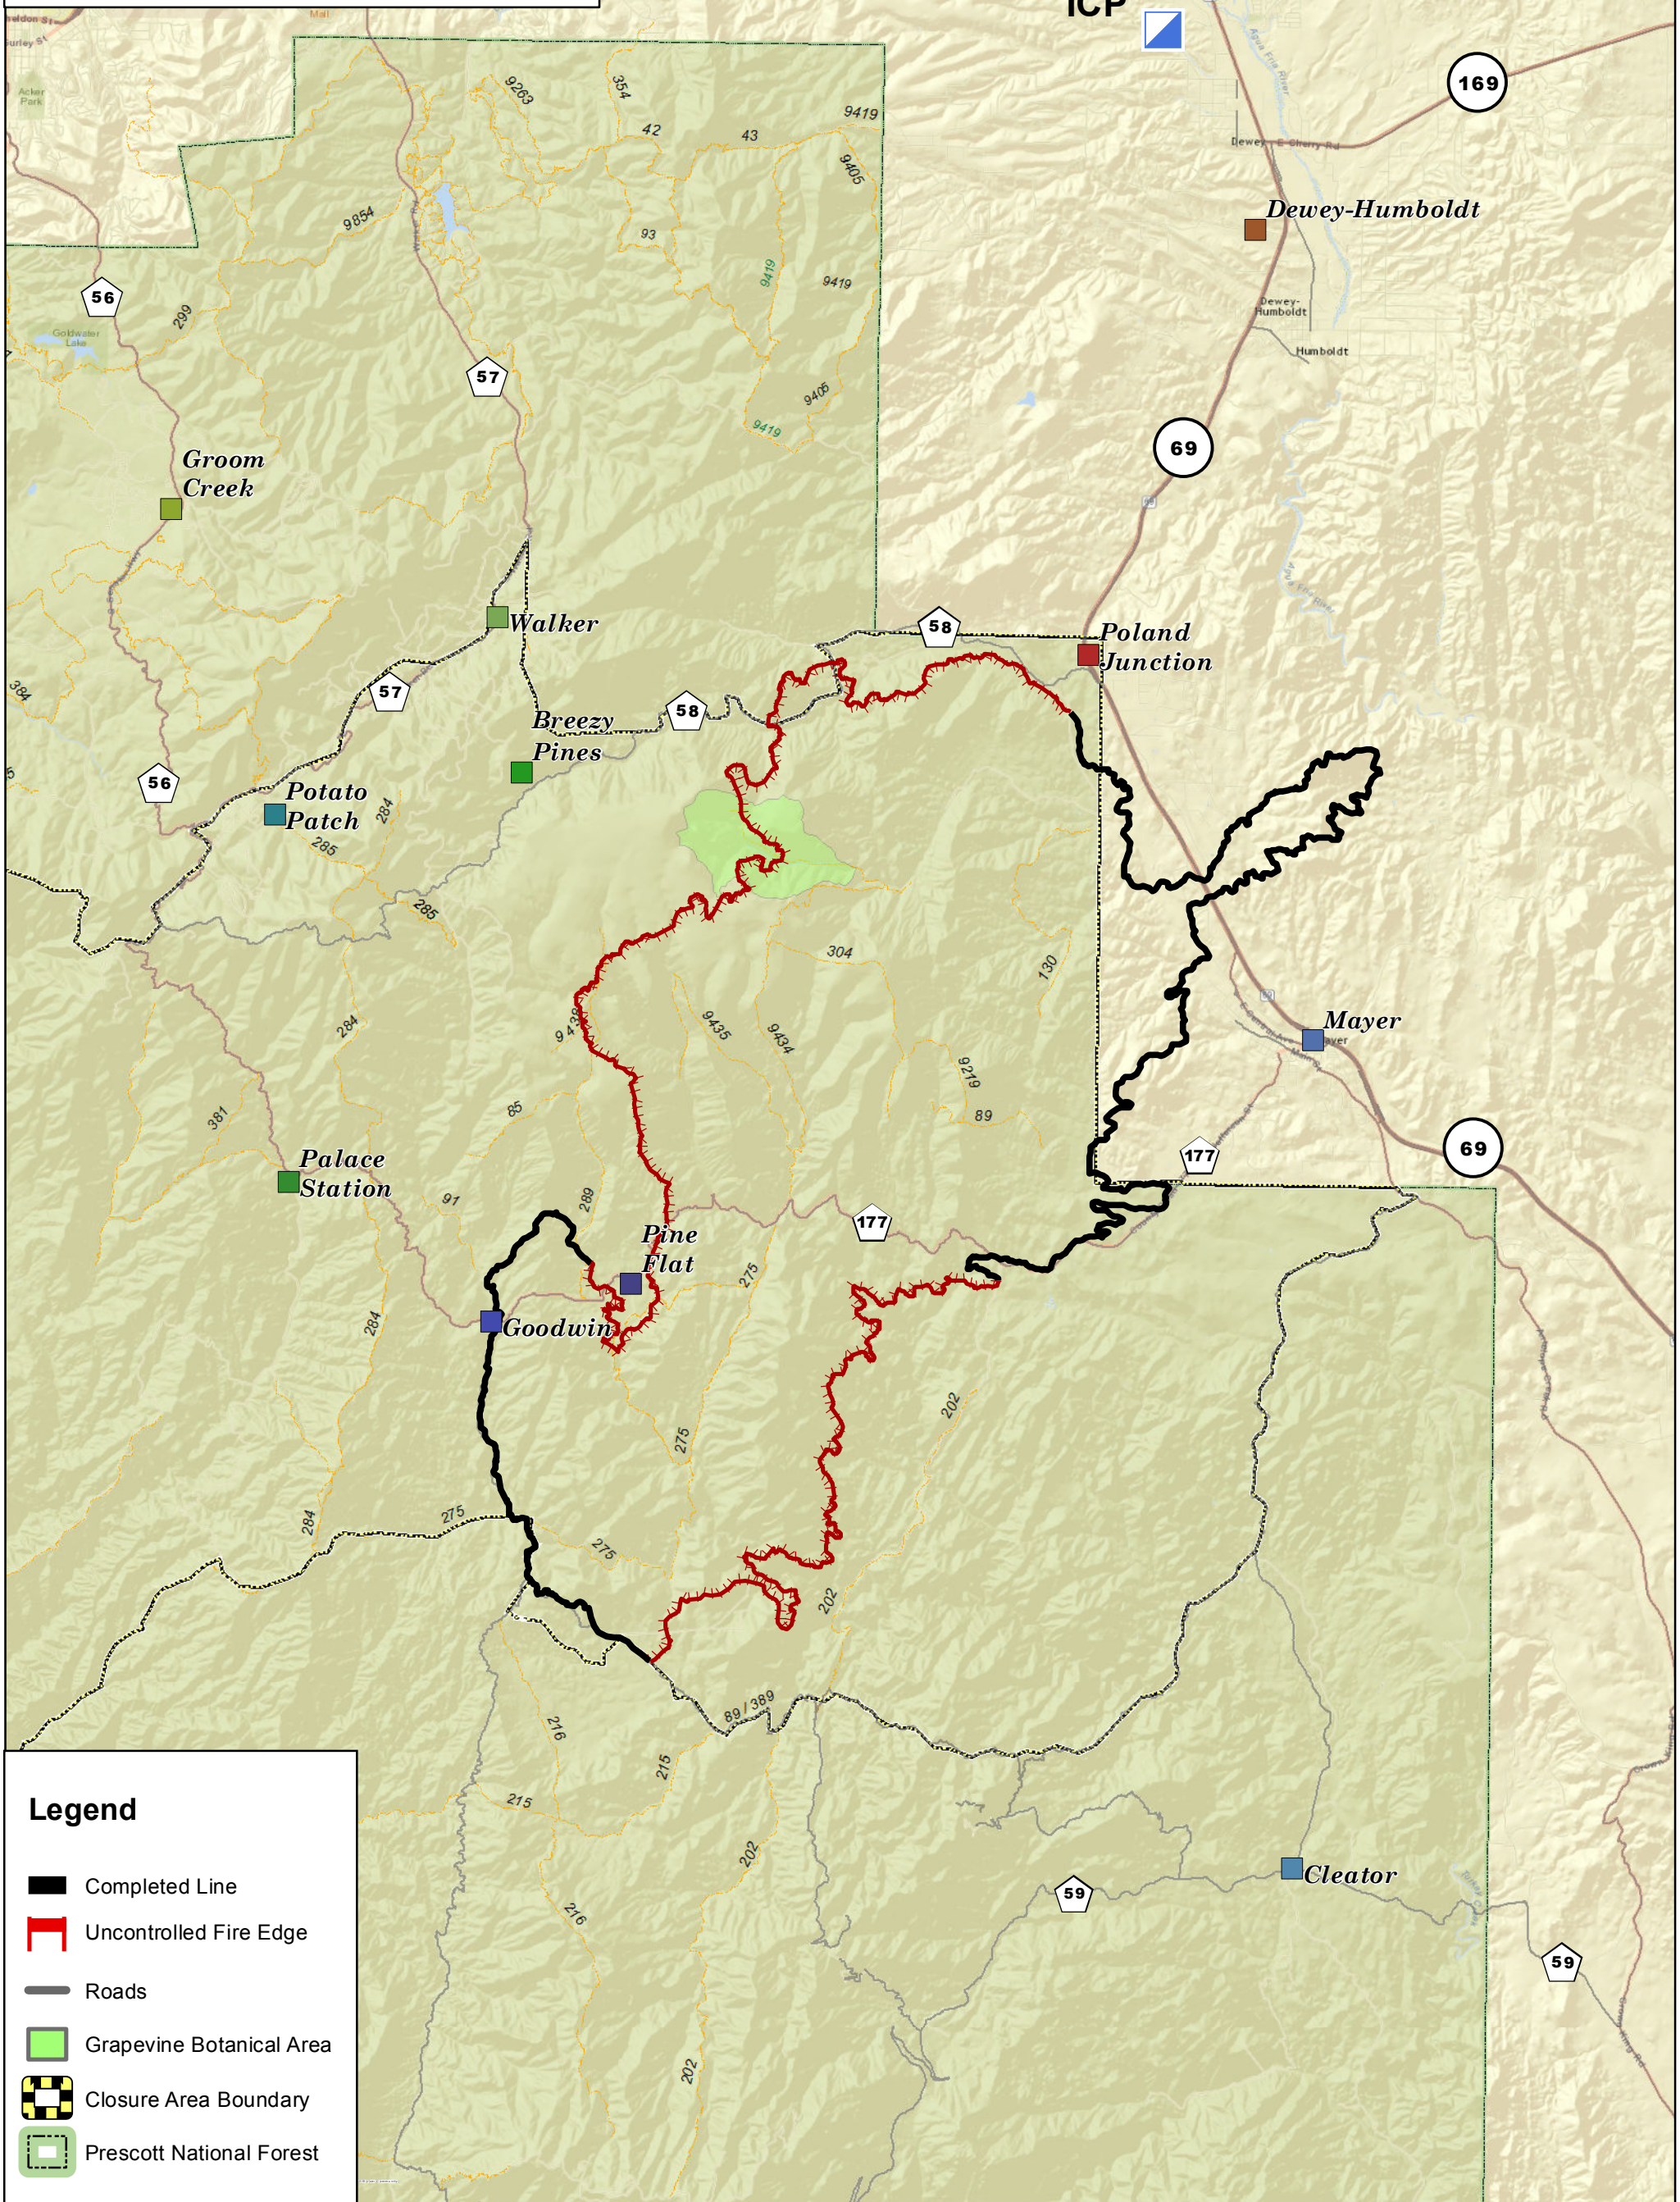

Goodwin Fire AZ-PNF-904 Public Information Map

**SOUTHWEST AREA TYPE 1
INCIDENT MANAGEMENT TEAM 2**
JOHN PIERSON - INCIDENT COMMANDER

24,828 acres as of
June 28 2017 @ 2252 hrs

0 0.75 1.5 3
Miles

Legend

- Completed Line
- Uncontrolled Fire Edge
- Roads
- Grapevine Botanical Area
- Closure Area Boundary
- Prescott National Forest