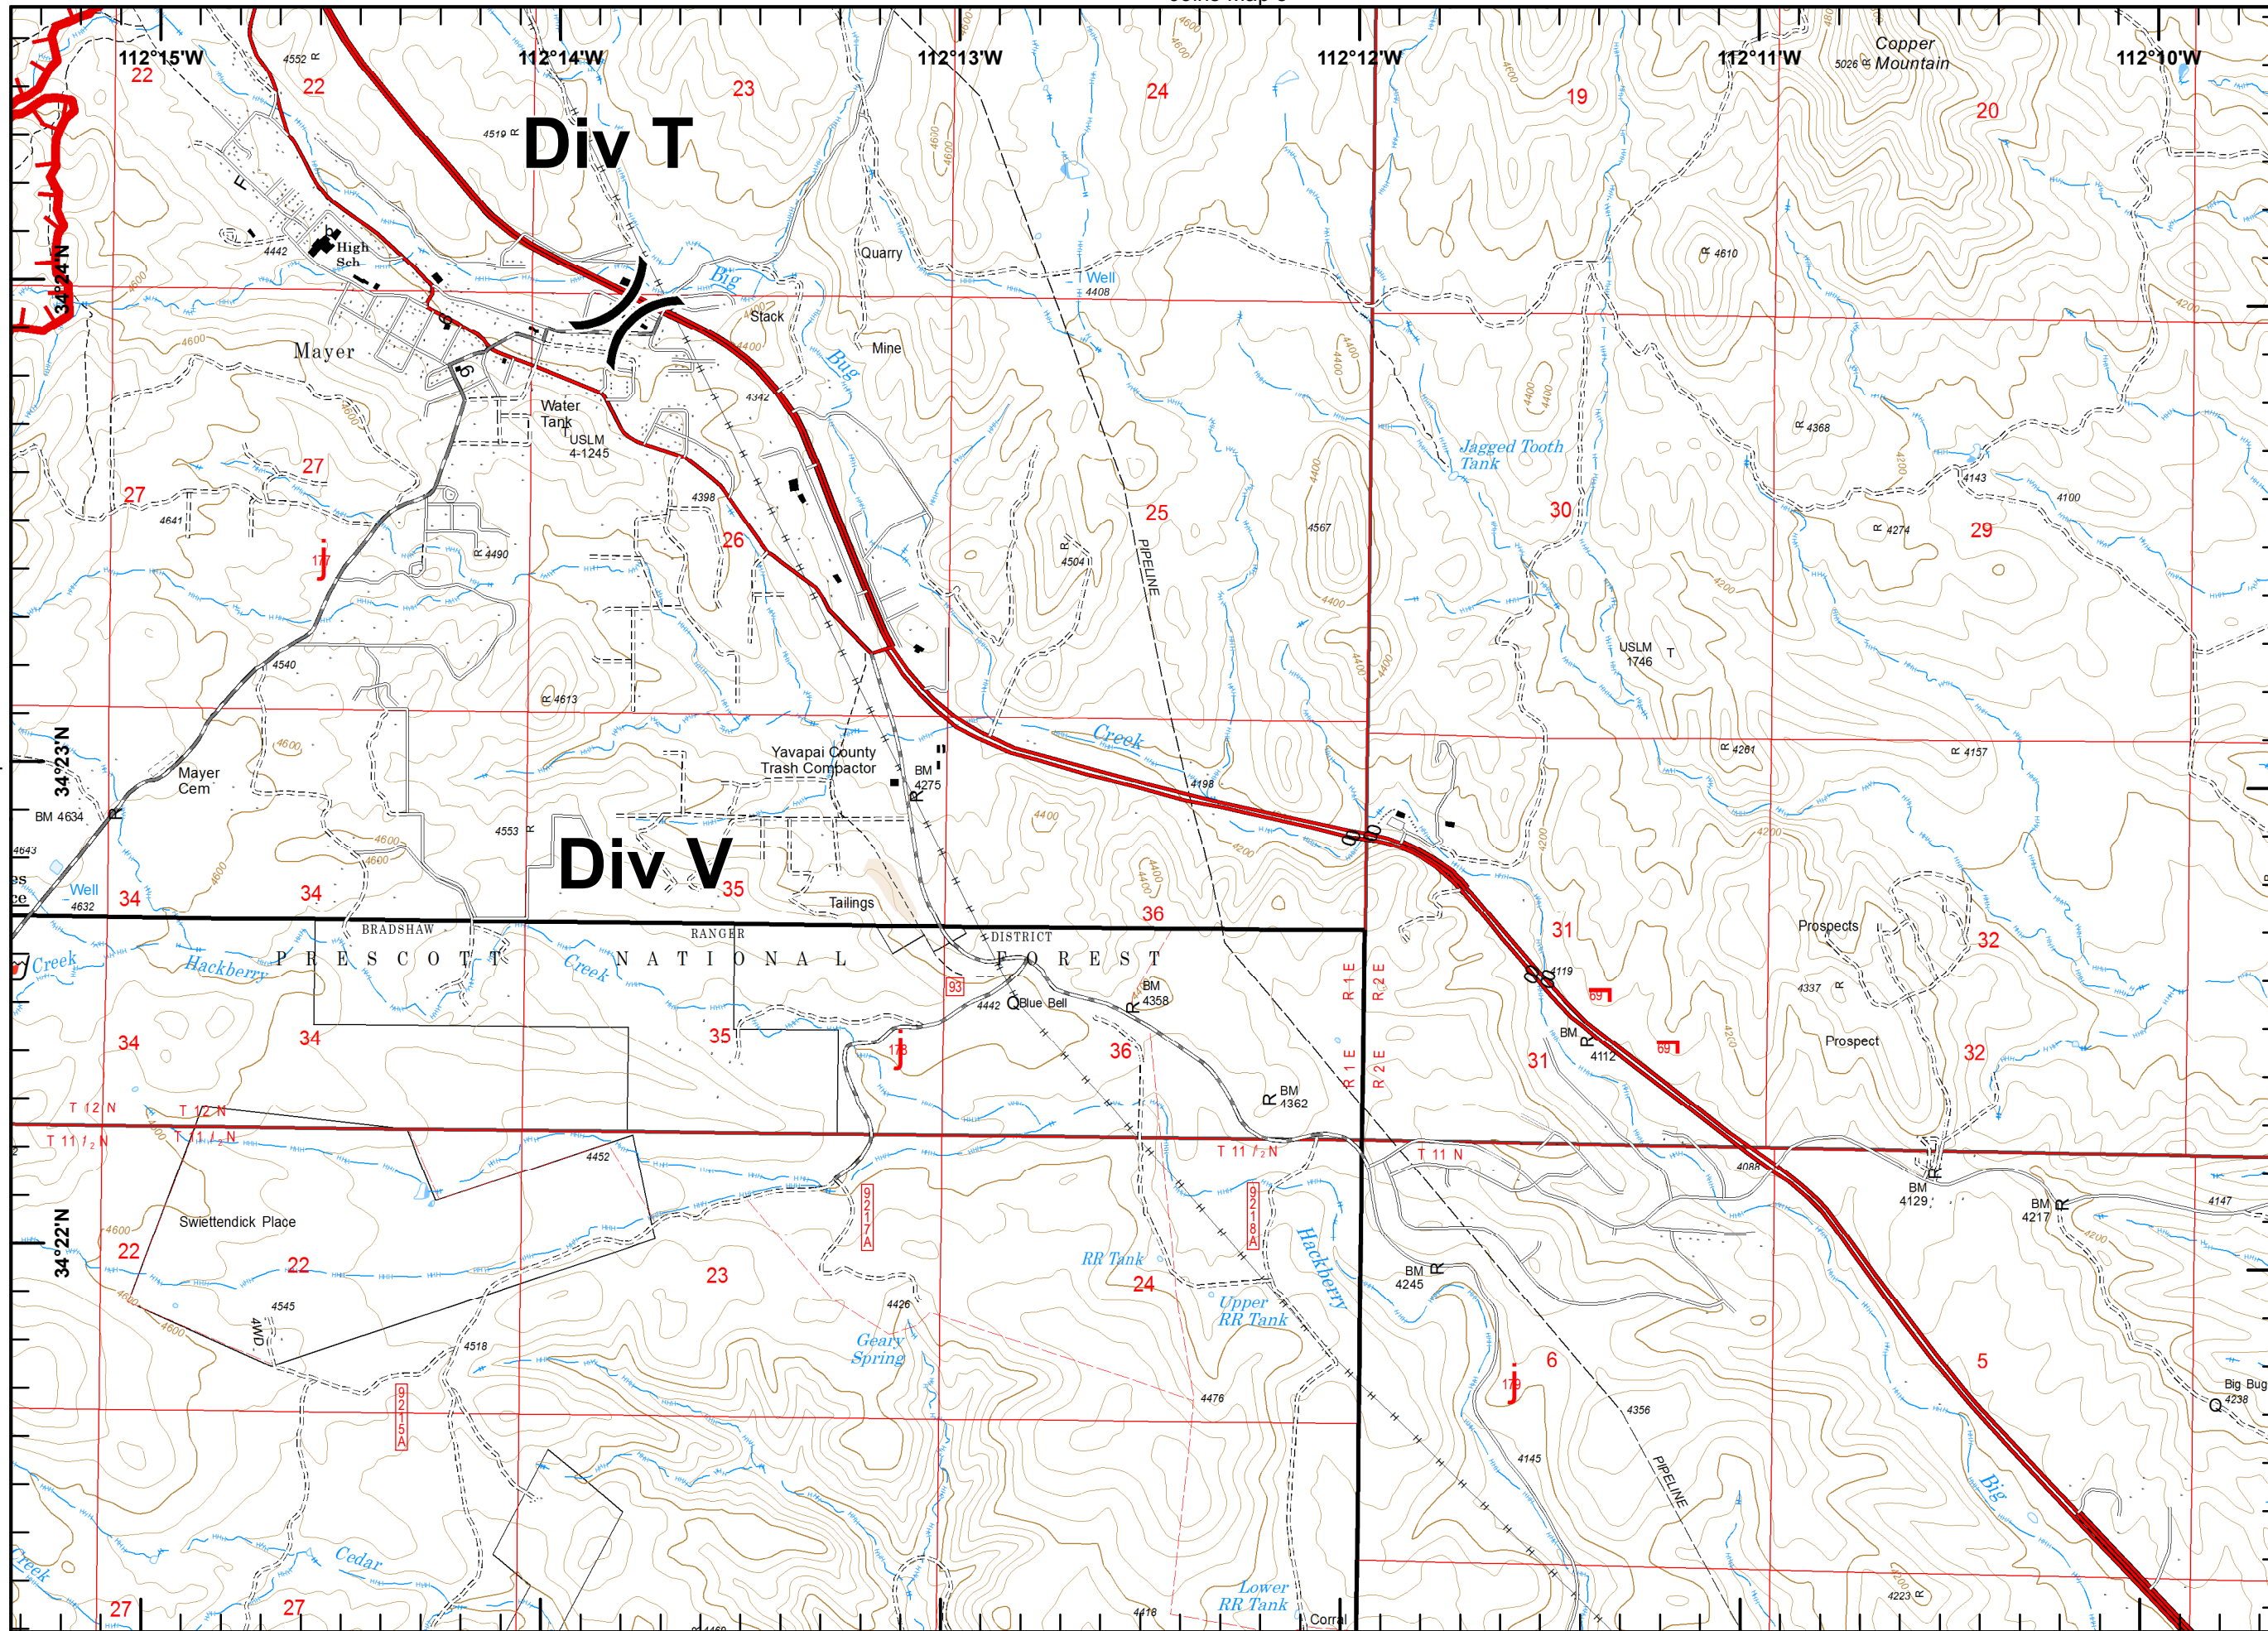

Goodwin Fire IAP Map AZPNF-000904 July 29, 2017 Day Shift NAD 83 UTM Zone 12N

- Division
- Drop Point
- Uncontrolled Fire Edge

Map Index

1		
2	3	
4	5	6
7	8	9
10	11	12
13	14	15

Map 12 of 15

Trice
28-Jun-2017
23:23

Joins Map 11