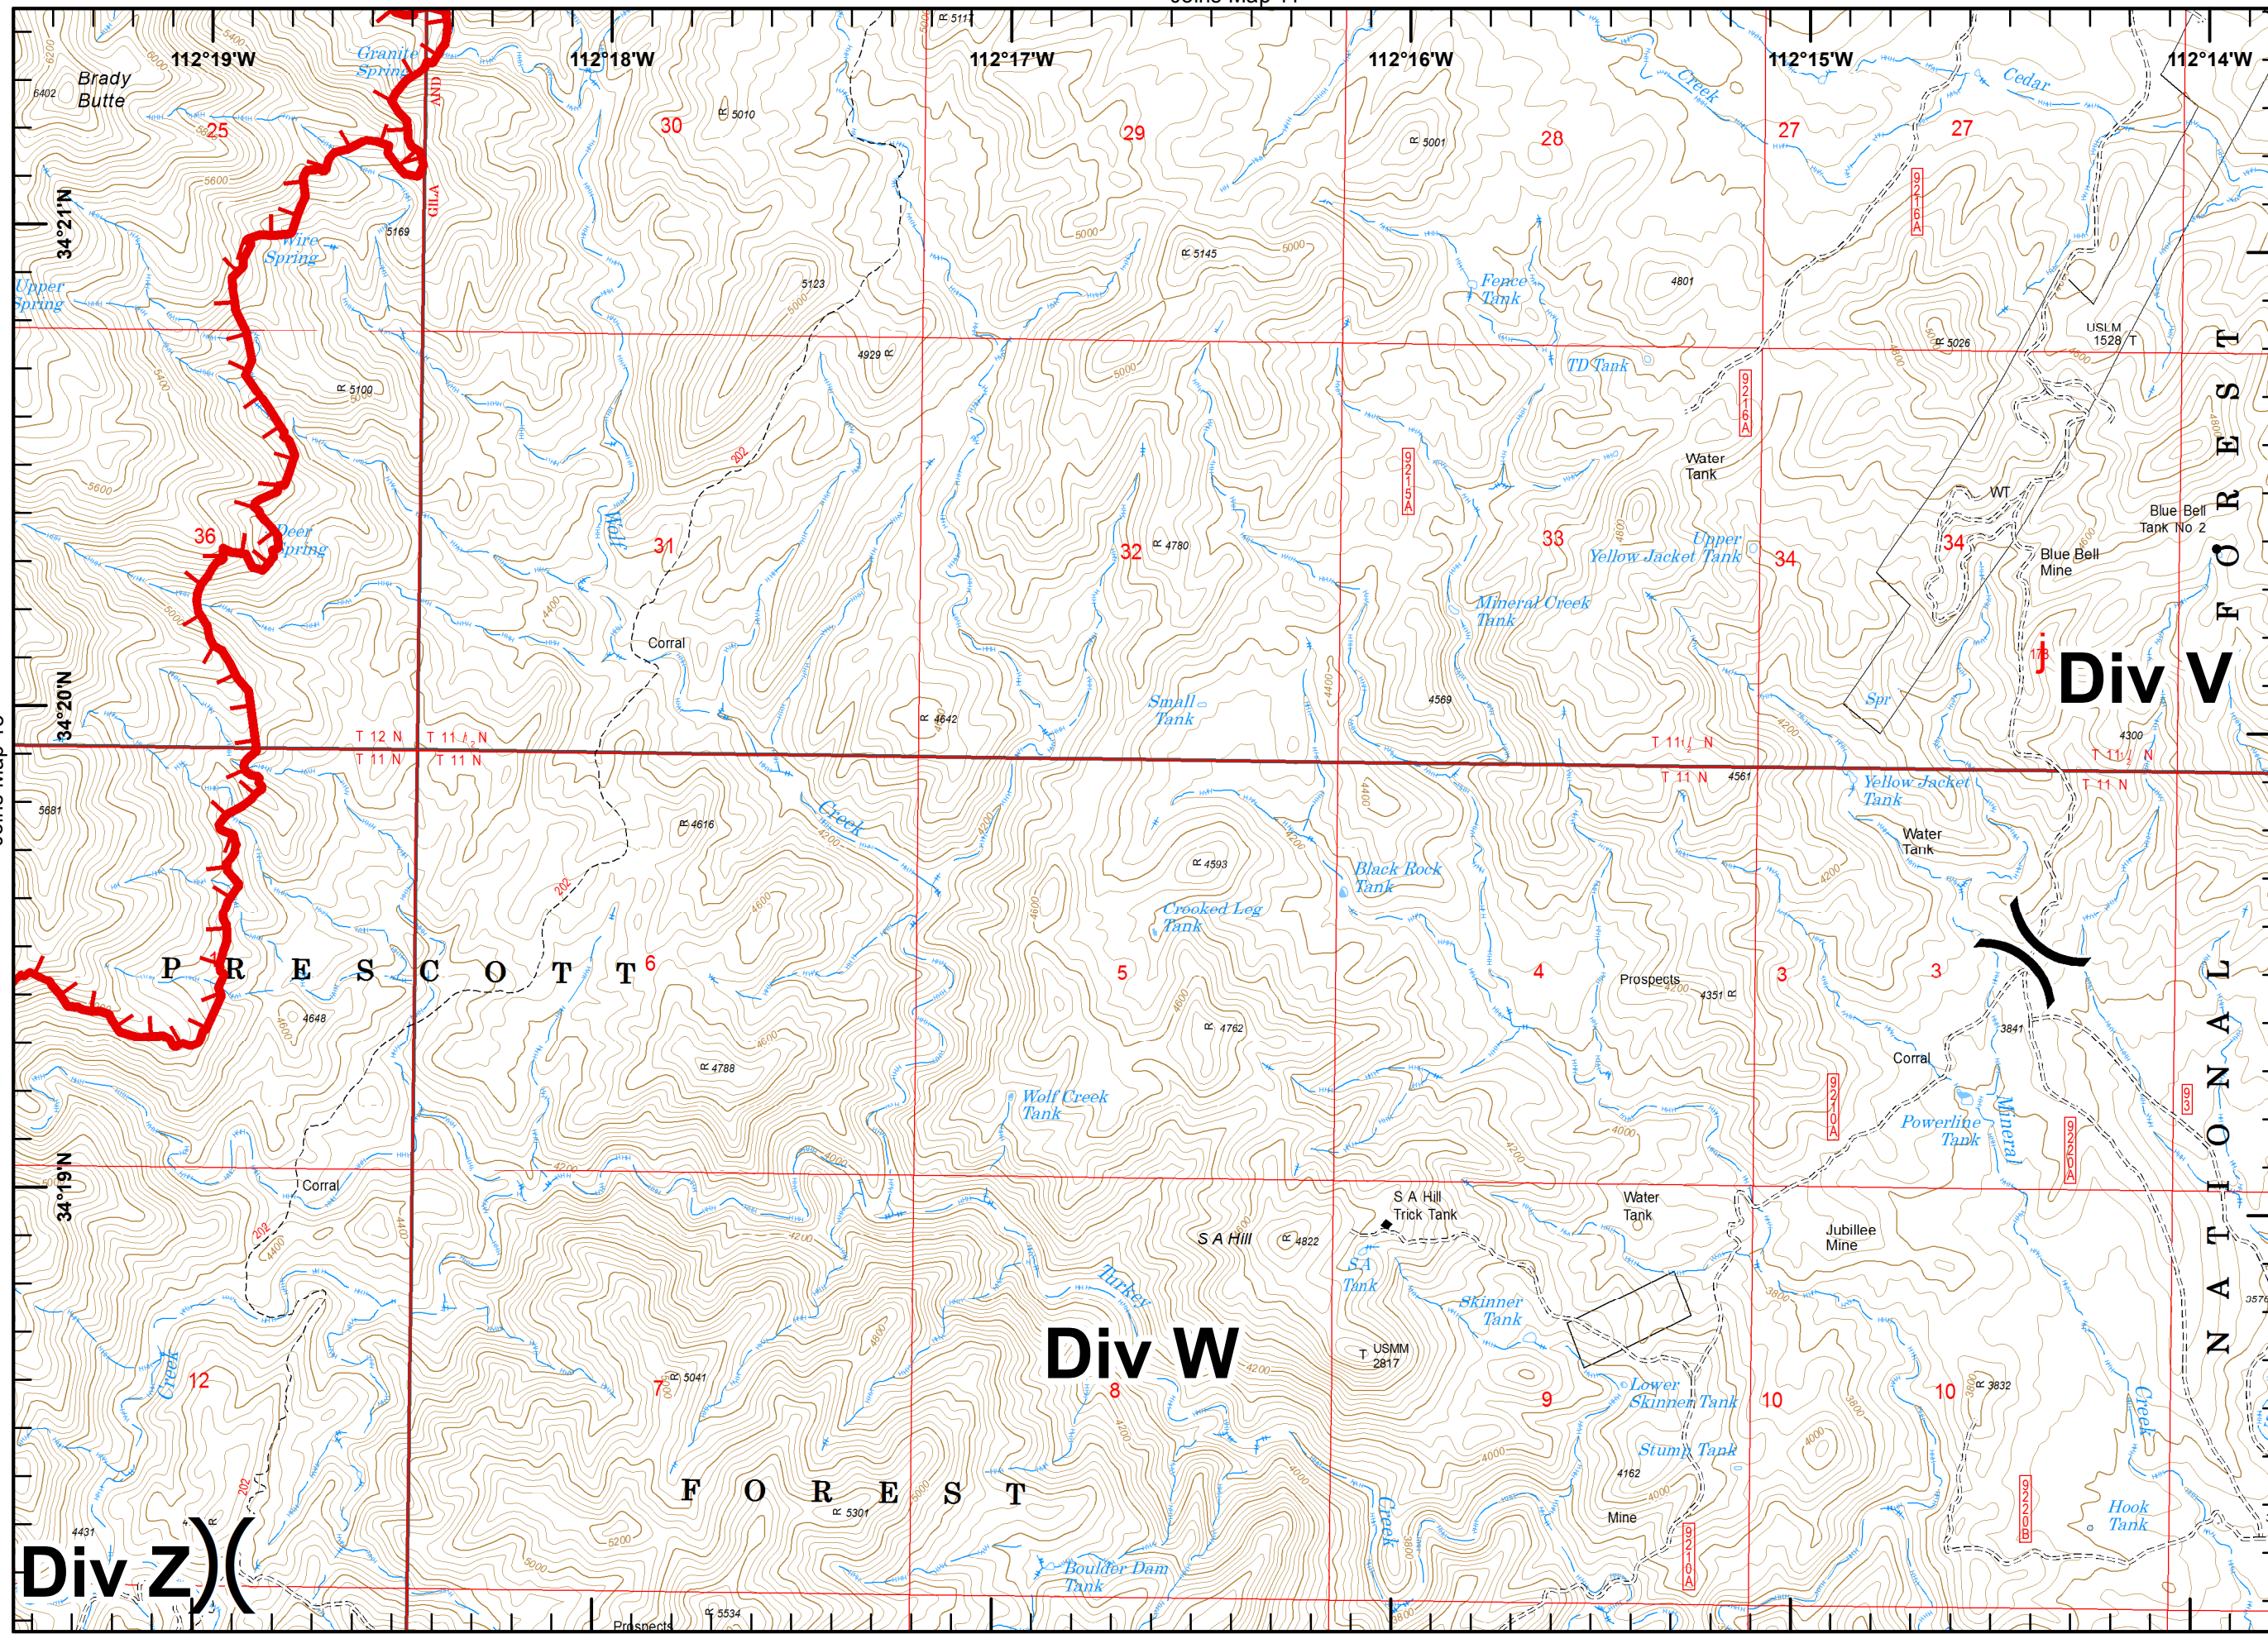

Goodwin Fire IAP Map AZPNF-000904 July 29, 2017 Day Shift NAD 83 UTM Zone 12N

-  Division
-  Drop Point
-  Uncontrolled Fire Edge

Joins Map 13

Joins Map 15

Map Index

1		
2	3	
4	5	6
7	8	9
10	11	12
13	14	15

Map 14 of 15

1:24,000

Trice
28-Jun-2017
23:34

Joins Map 13

Joins Map 15