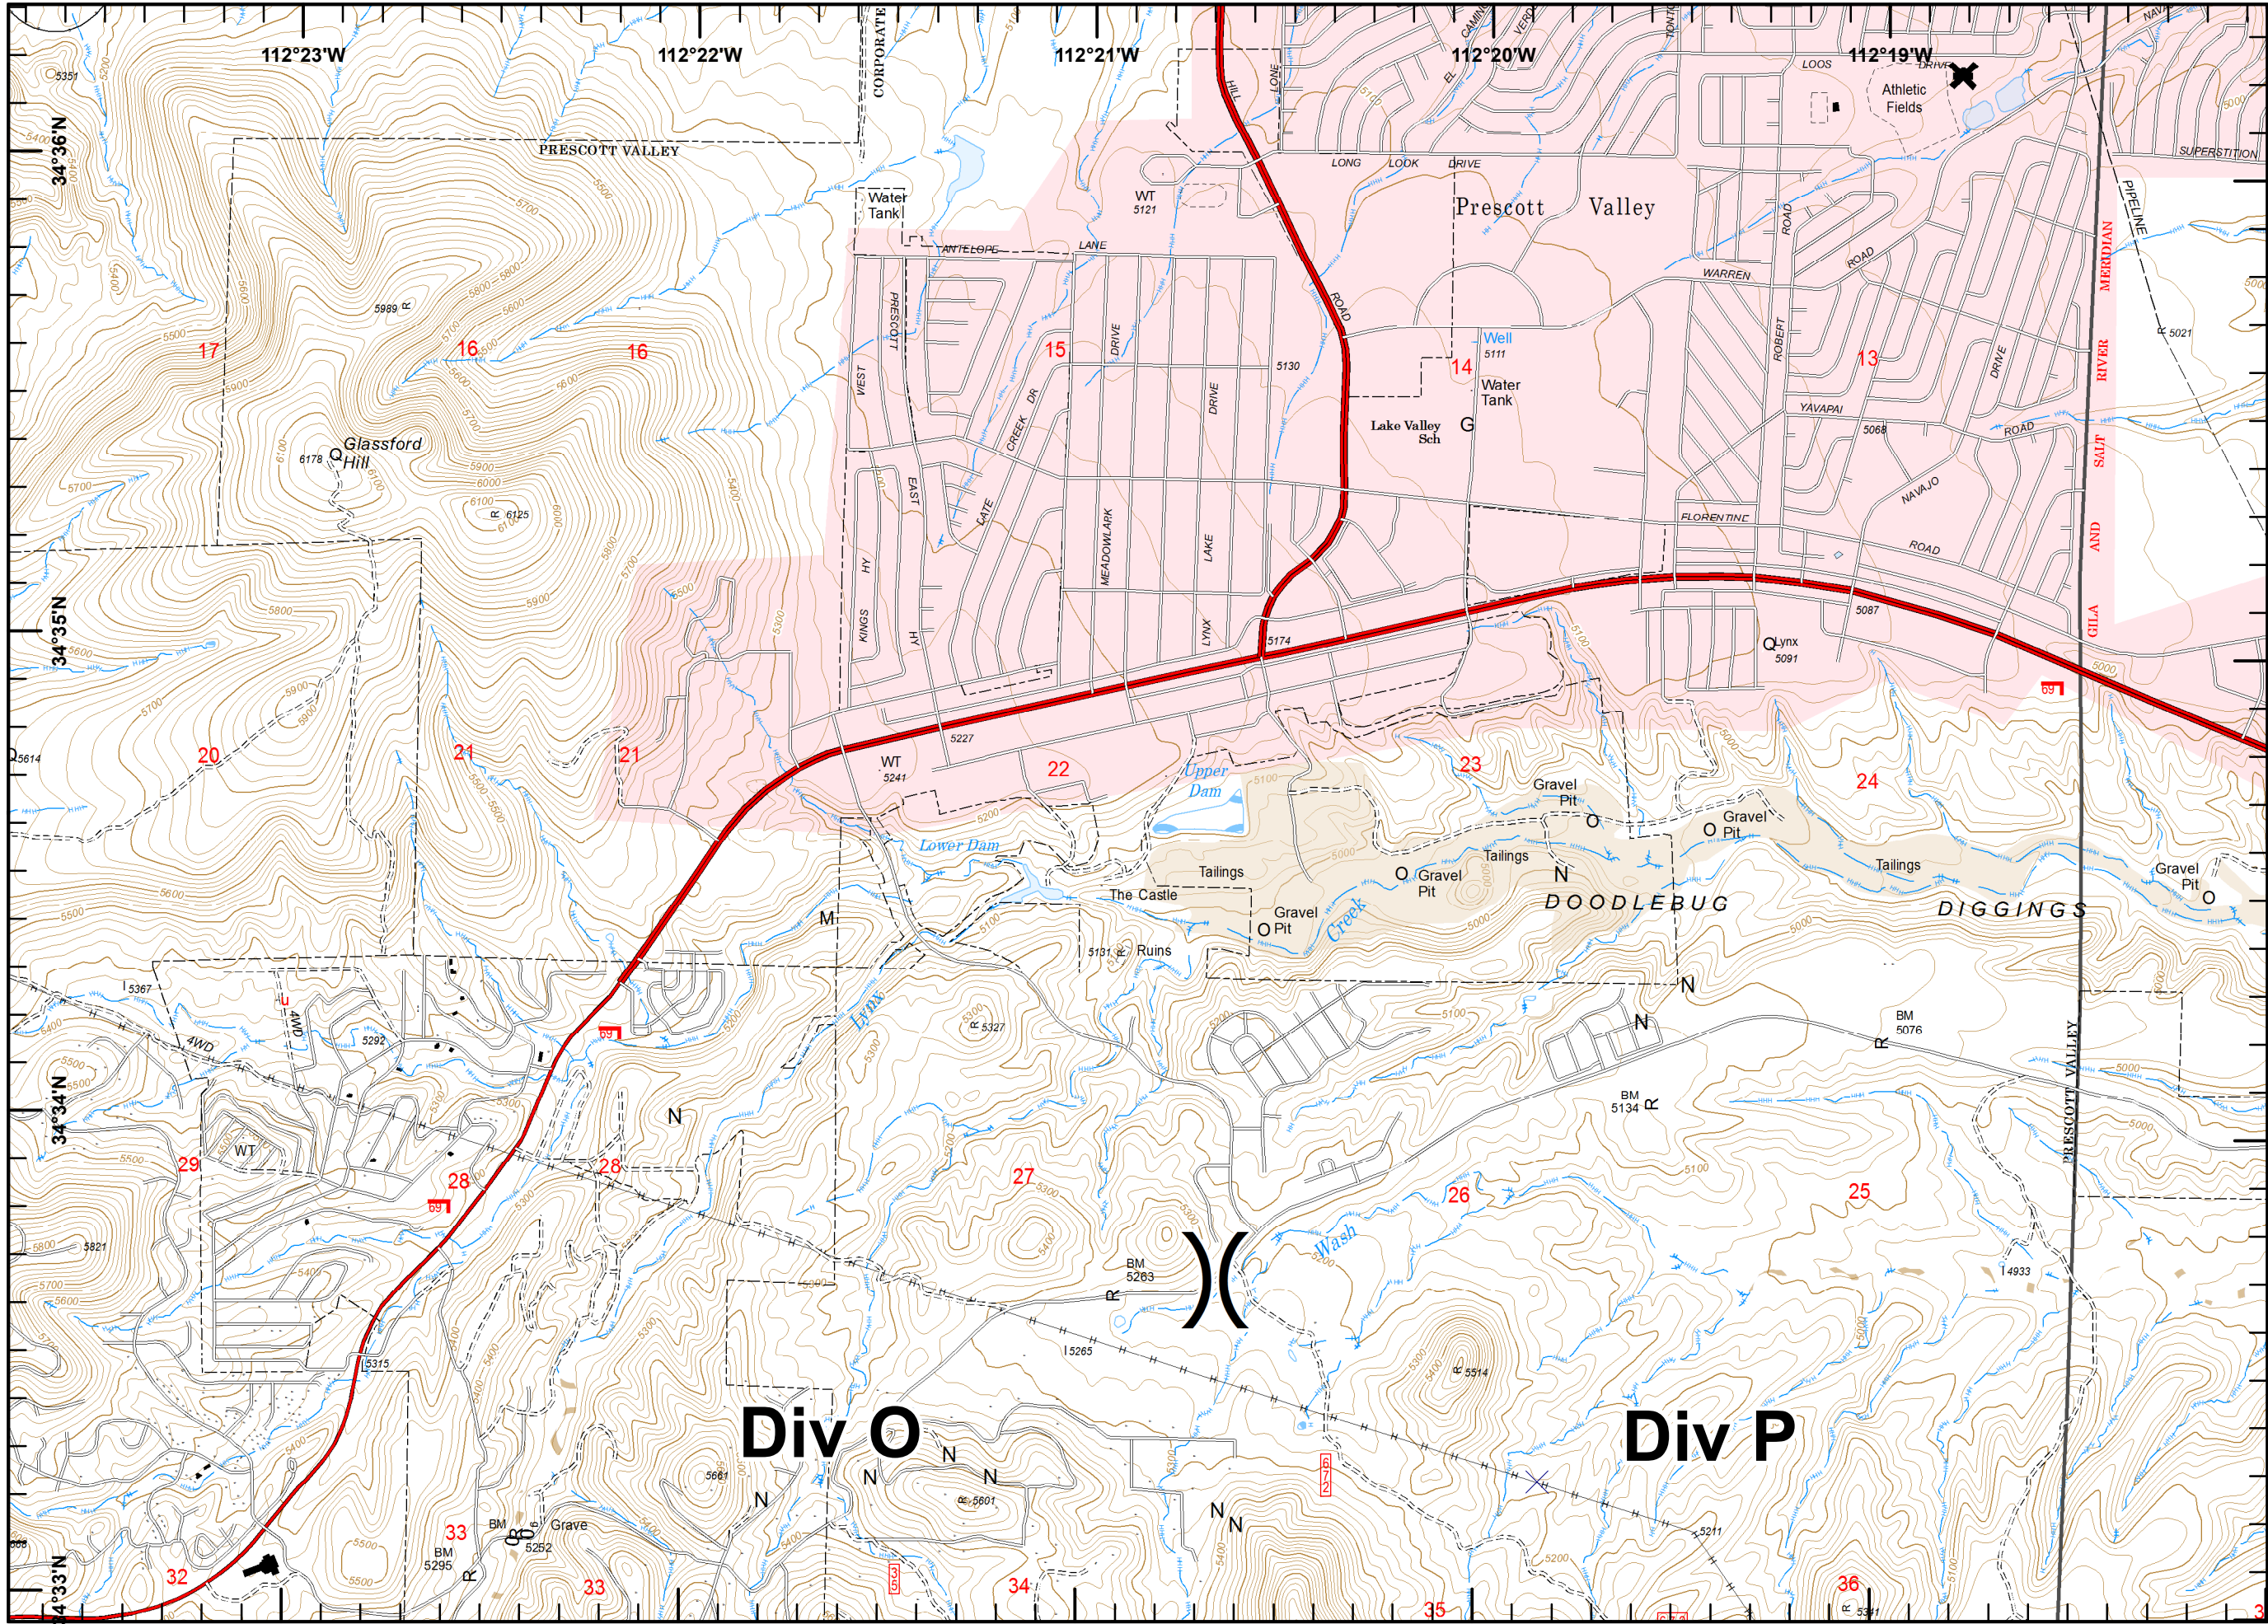

**Goodwin Fire  
IAP Map  
AZPNF-000904  
July 29, 2017  
Day Shift  
NAD 83 UTM  
Zone 12N**

-  Division
-  Drop Point
-  Uncontrolled Fire Edge

**Map Index**

1		
2	3	
4	5	6
7	8	9
10	11	12
13	14	15

Map 1 of 15

1:24,000

Trice  
28-Jun-2017  
20:35

Joins Map 2

Joins Map 3

Joins Map 7