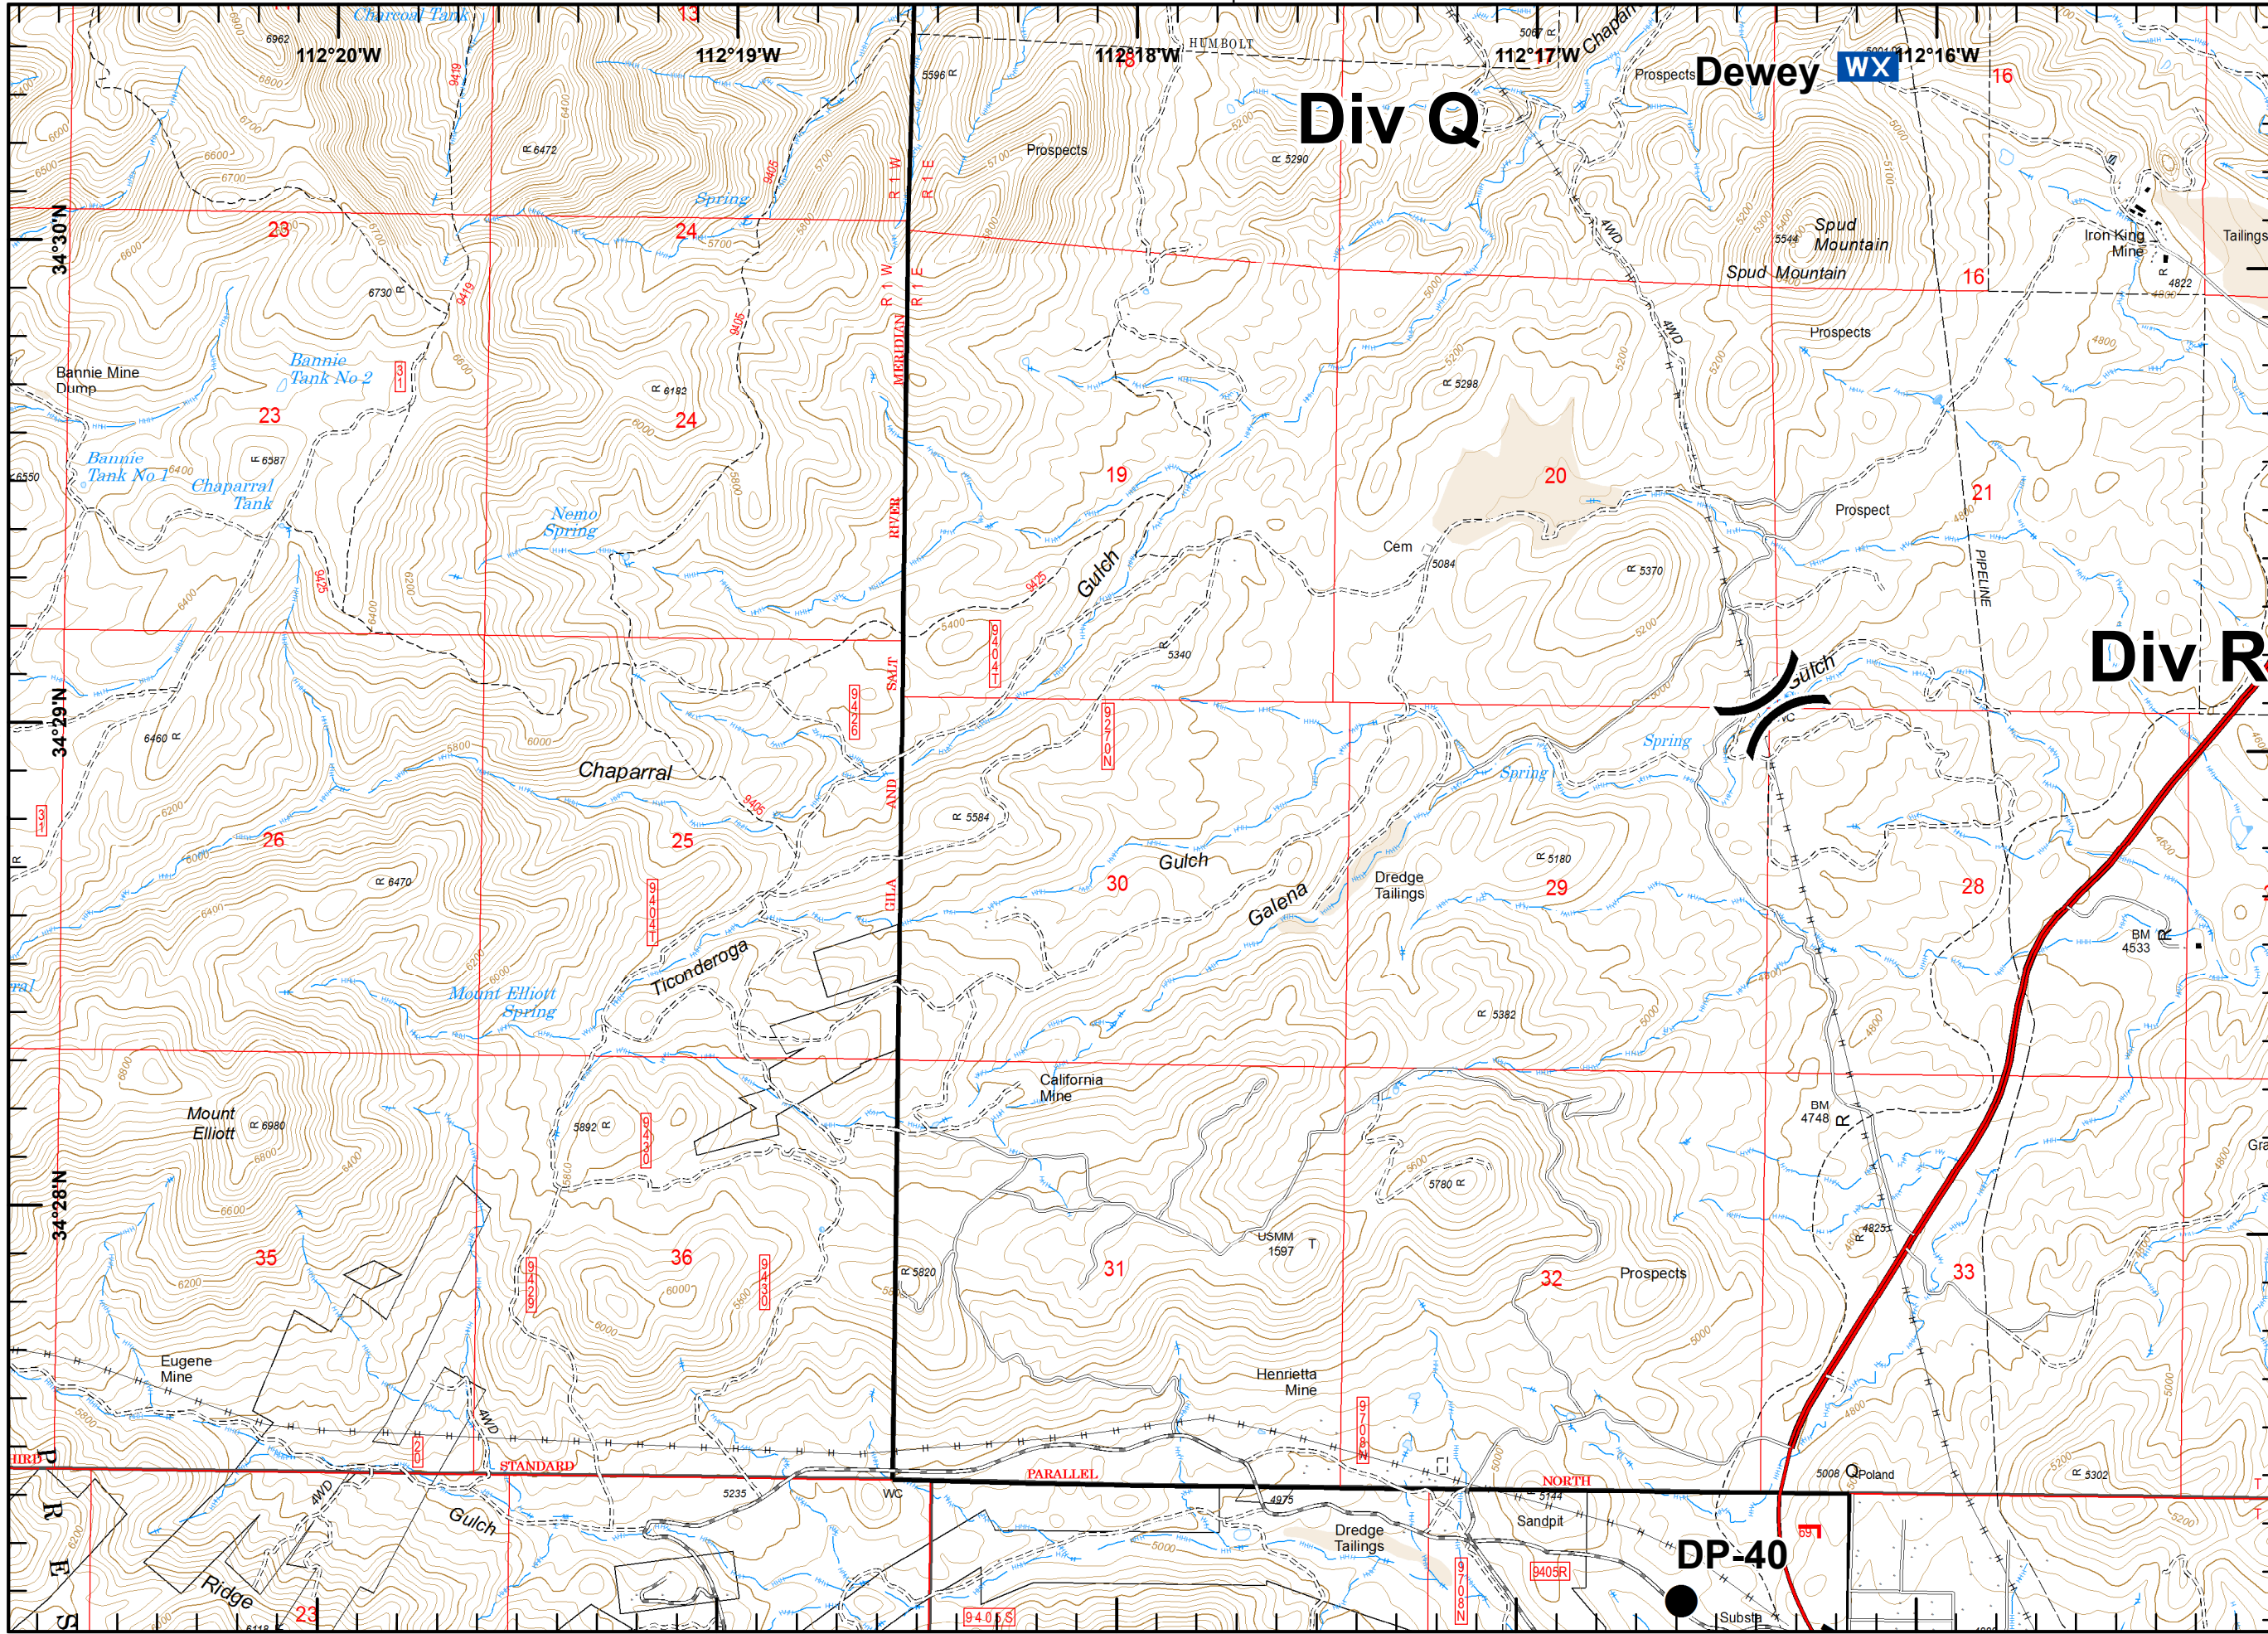

# Goodwin Fire IAP Map AZPNF-000904 July 29, 2017 Day Shift NAD 83 UTM Zone 12N

-  Division
-  Drop Point
-  RAWS
-  Uncontrolled Fire Edge

### Map Index

1		
2	3	
4	5	6
7	8	9
10	11	12
13	14	15

Map 5 of 15

1,000 0 1,000 2,000 Feet

1:24,000

Trice  
28-Jun-2017  
22:16

Joins Map 4

Joins Map 6