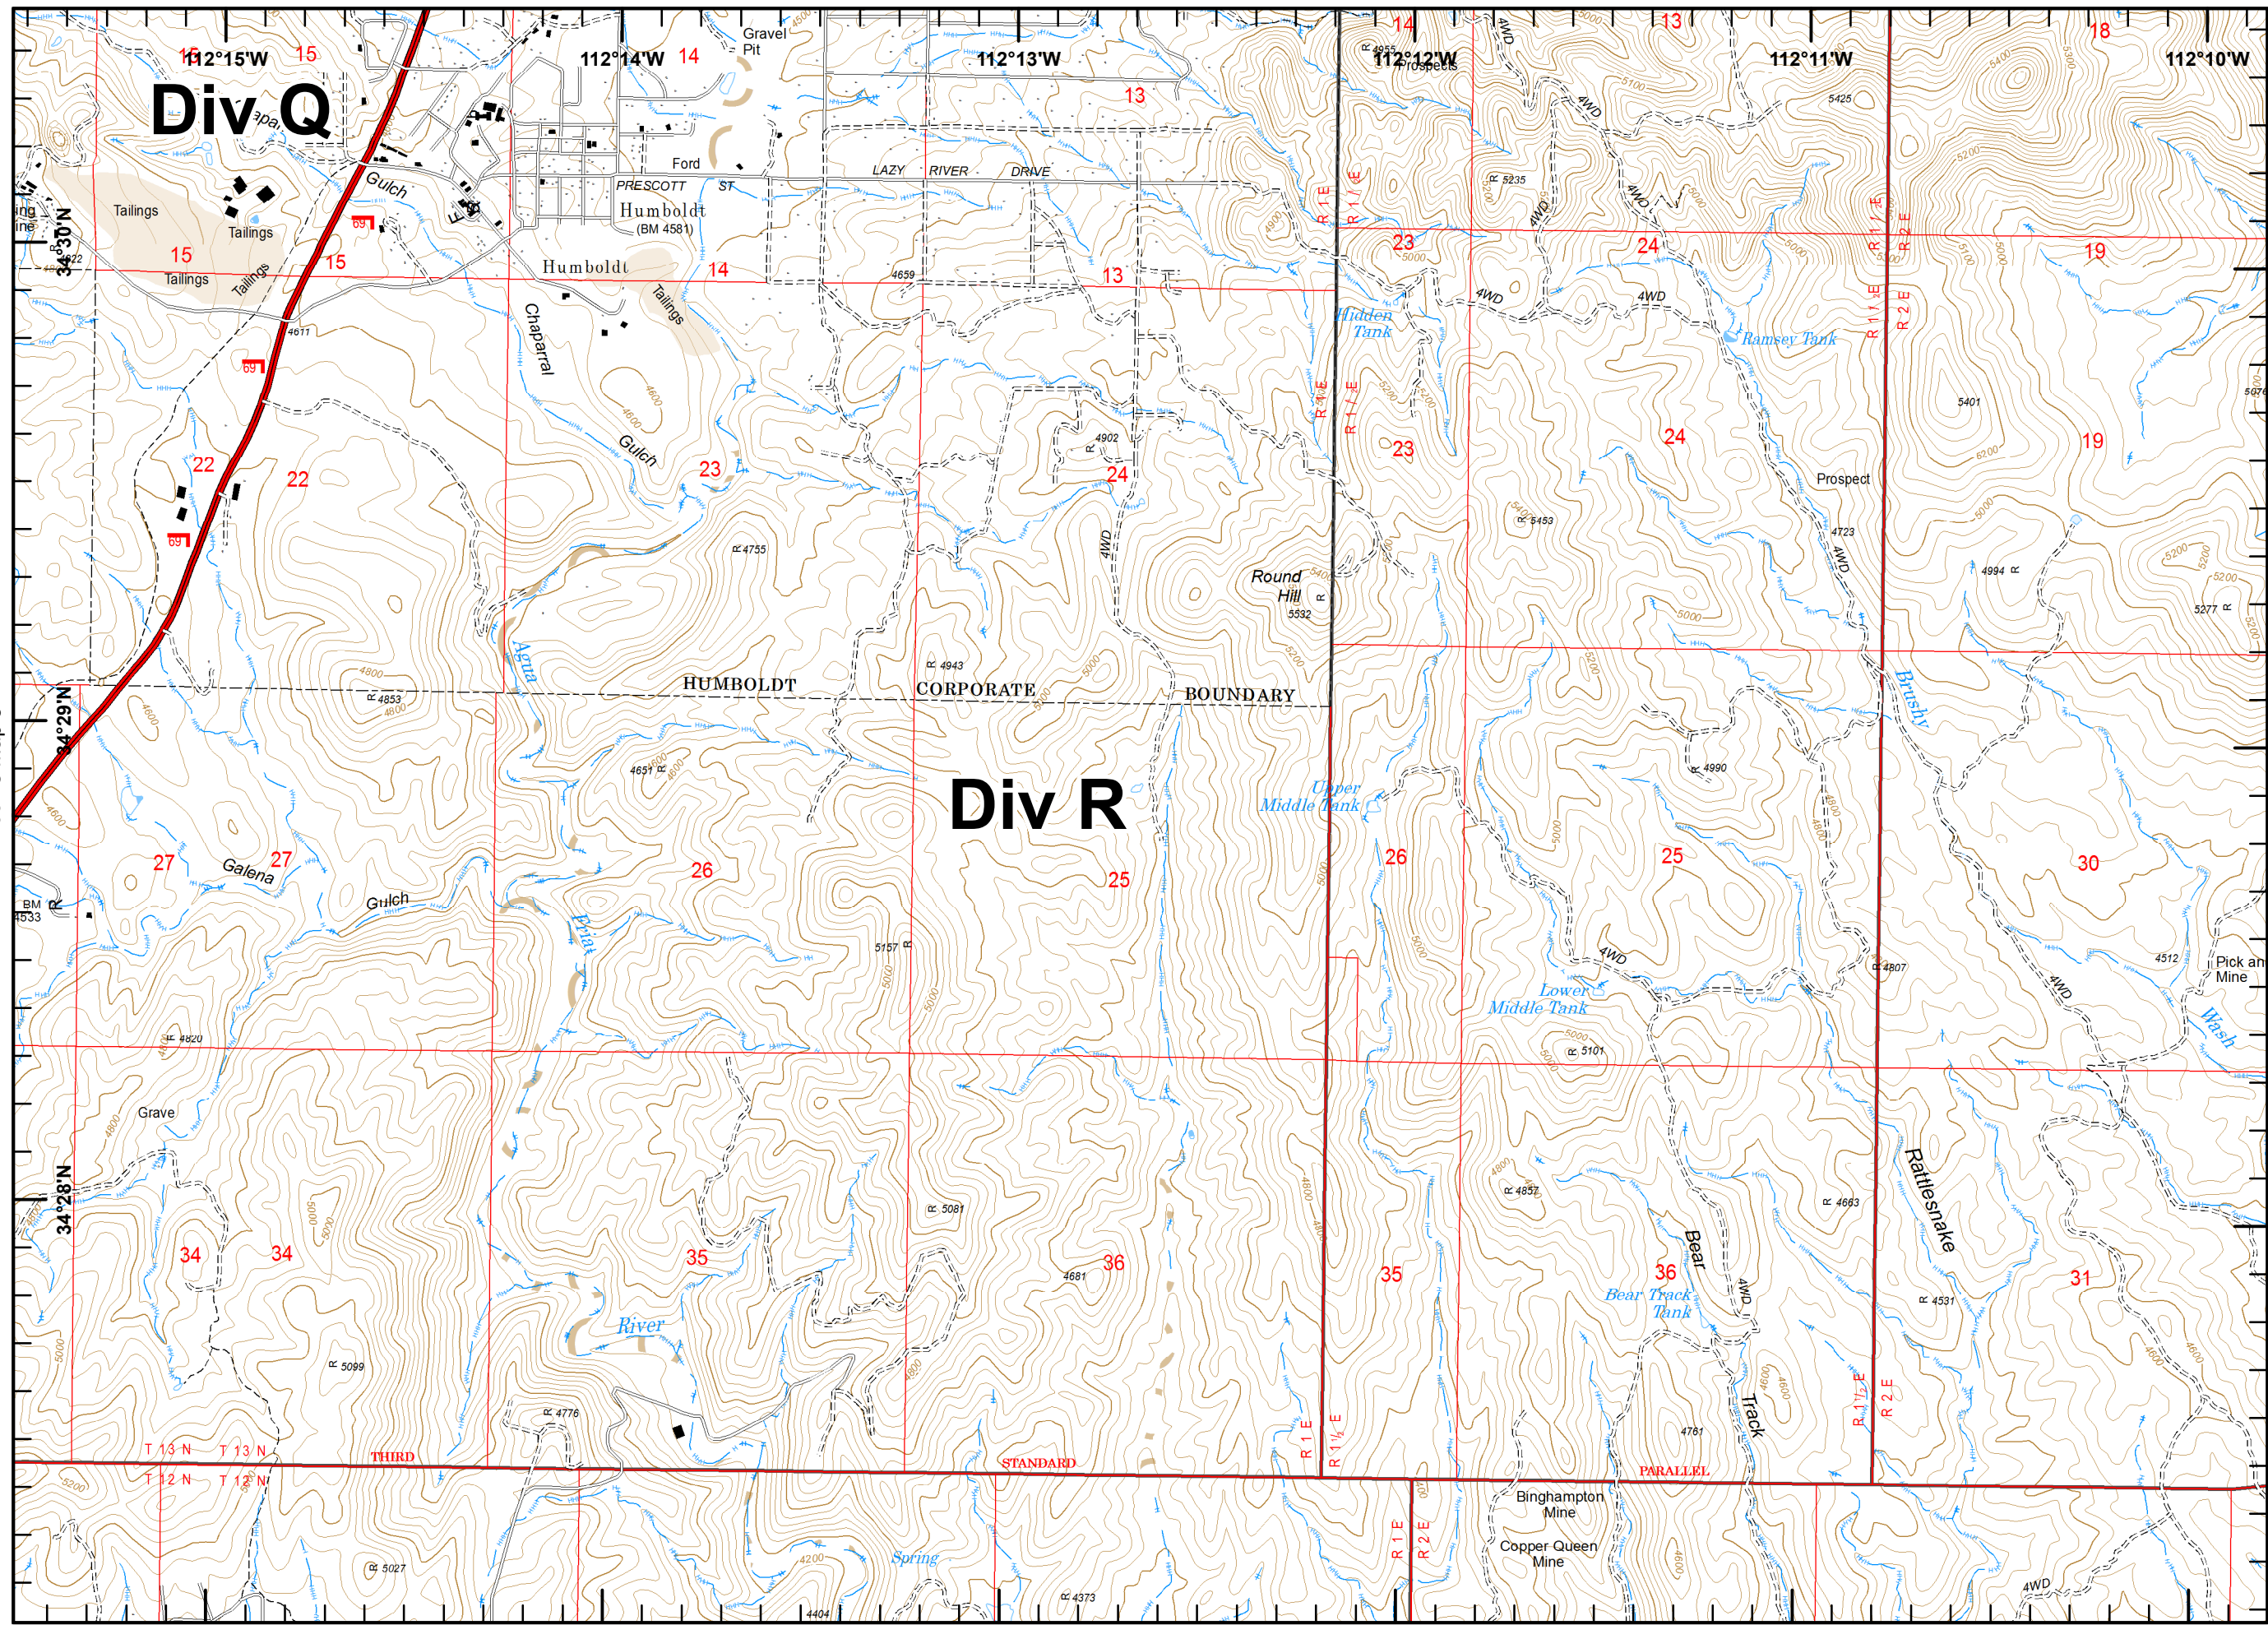

**Goodwin Fire
IAP Map
AZPNF-000904
July 29, 2017
Day Shift
NAD 83 UTM
Zone 12N**

-  Division
-  Drop Point
-  Uncontrolled Fire Edge

Map Index

1		
2	3	
4	5	6
7	8	9
10	11	12
13	14	15

Map 6 of 15

1,000 0 1,000 2,000 Feet

1:24,000

Trice
28-Jun-2017
22:21

Joins Map 5

Joins Map 9