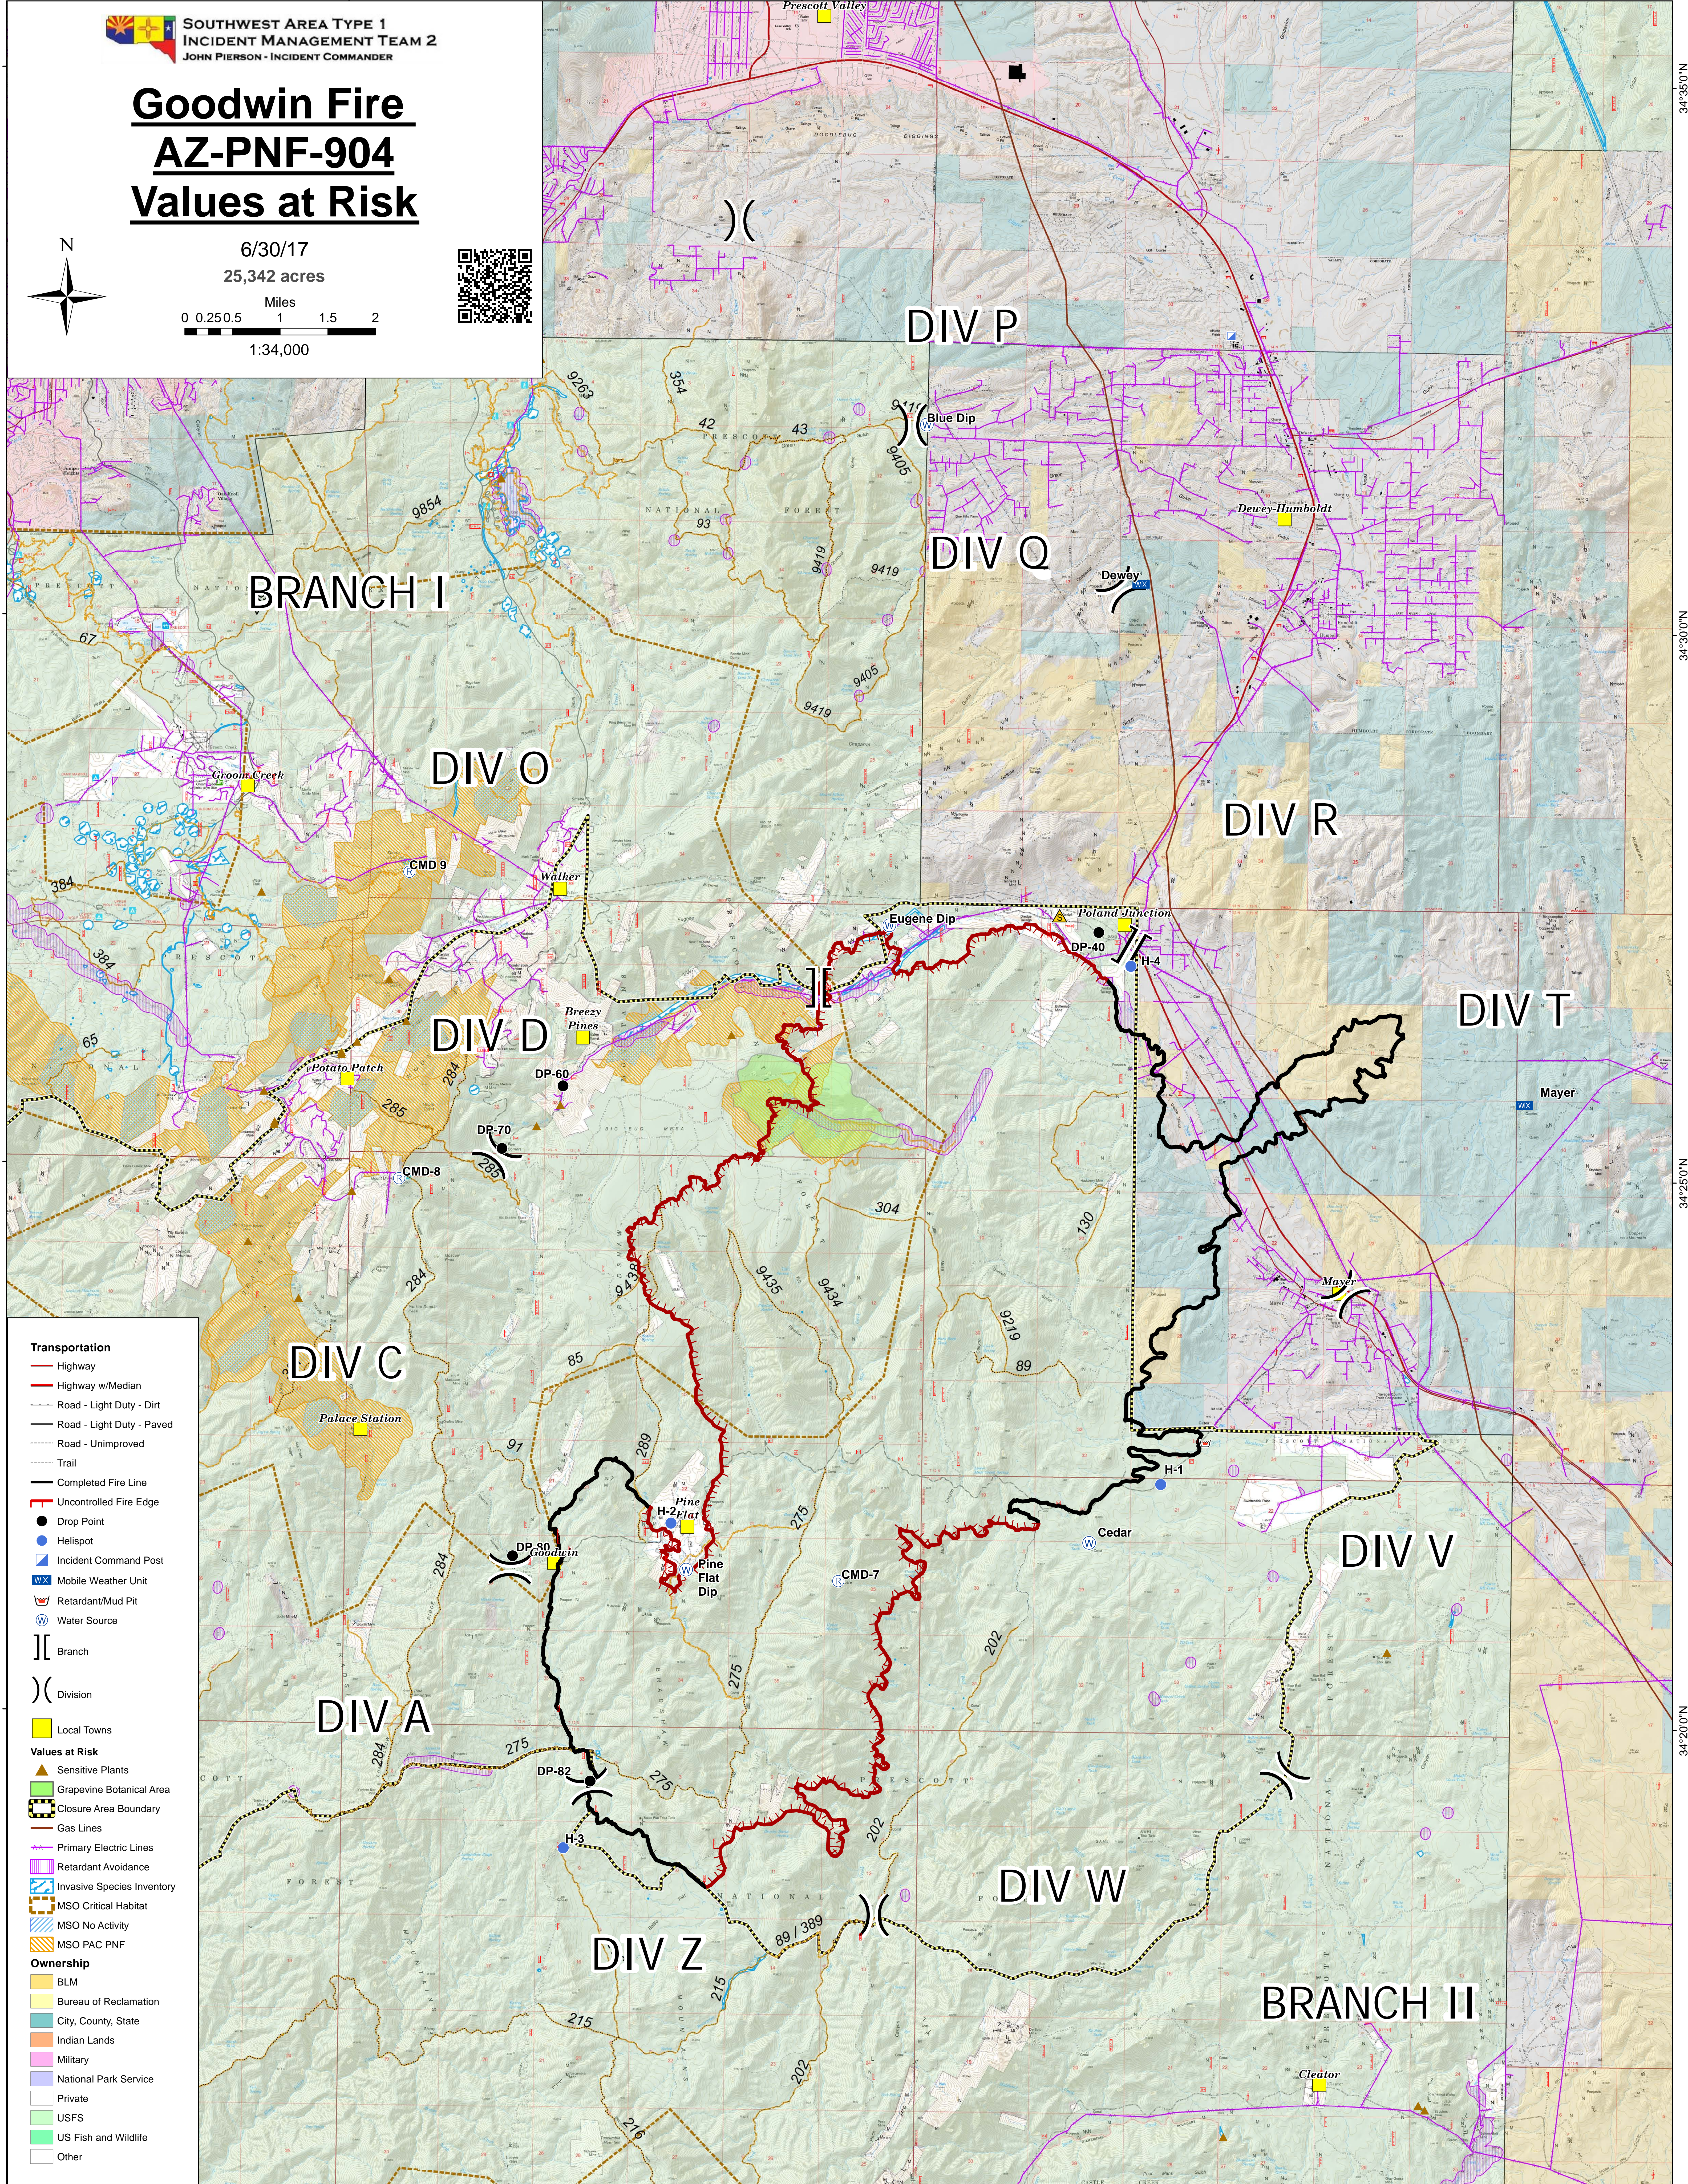

# Goodwin Fire AZ-PNF-904 Values at Risk

6/30/17  
25,342 acres

- Transportation**
  - Highway
  - Highway w/Median
  - Road - Light Duty - Dirt
  - Road - Light Duty - Paved
  - Road - Unimproved
  - Trail
  - Completed Fire Line
  - Uncontrolled Fire Edge
- Drop Point**
- Helispot**
- Incident Command Post**
- Mobile Weather Unit**
- Retardant/Mud Pit**
- Water Source**
- Branch**
- Division**
- Local Towns**
- Values at Risk**
  - Sensitive Plants
  - Grapevine Botanical Area
  - Closure Area Boundary
  - Gas Lines
  - Primary Electric Lines
  - Retardant Avoidance
  - Invasive Species Inventory
  - MSO Critical Habitat
  - MSO No Activity
  - MSO PAC PNF
- Ownership**
  - BLM
  - Bureau of Reclamation
  - City, County, State
  - Indian Lands
  - Military
  - National Park Service
  - Private
  - USFS
  - US Fish and Wildlife
  - Other