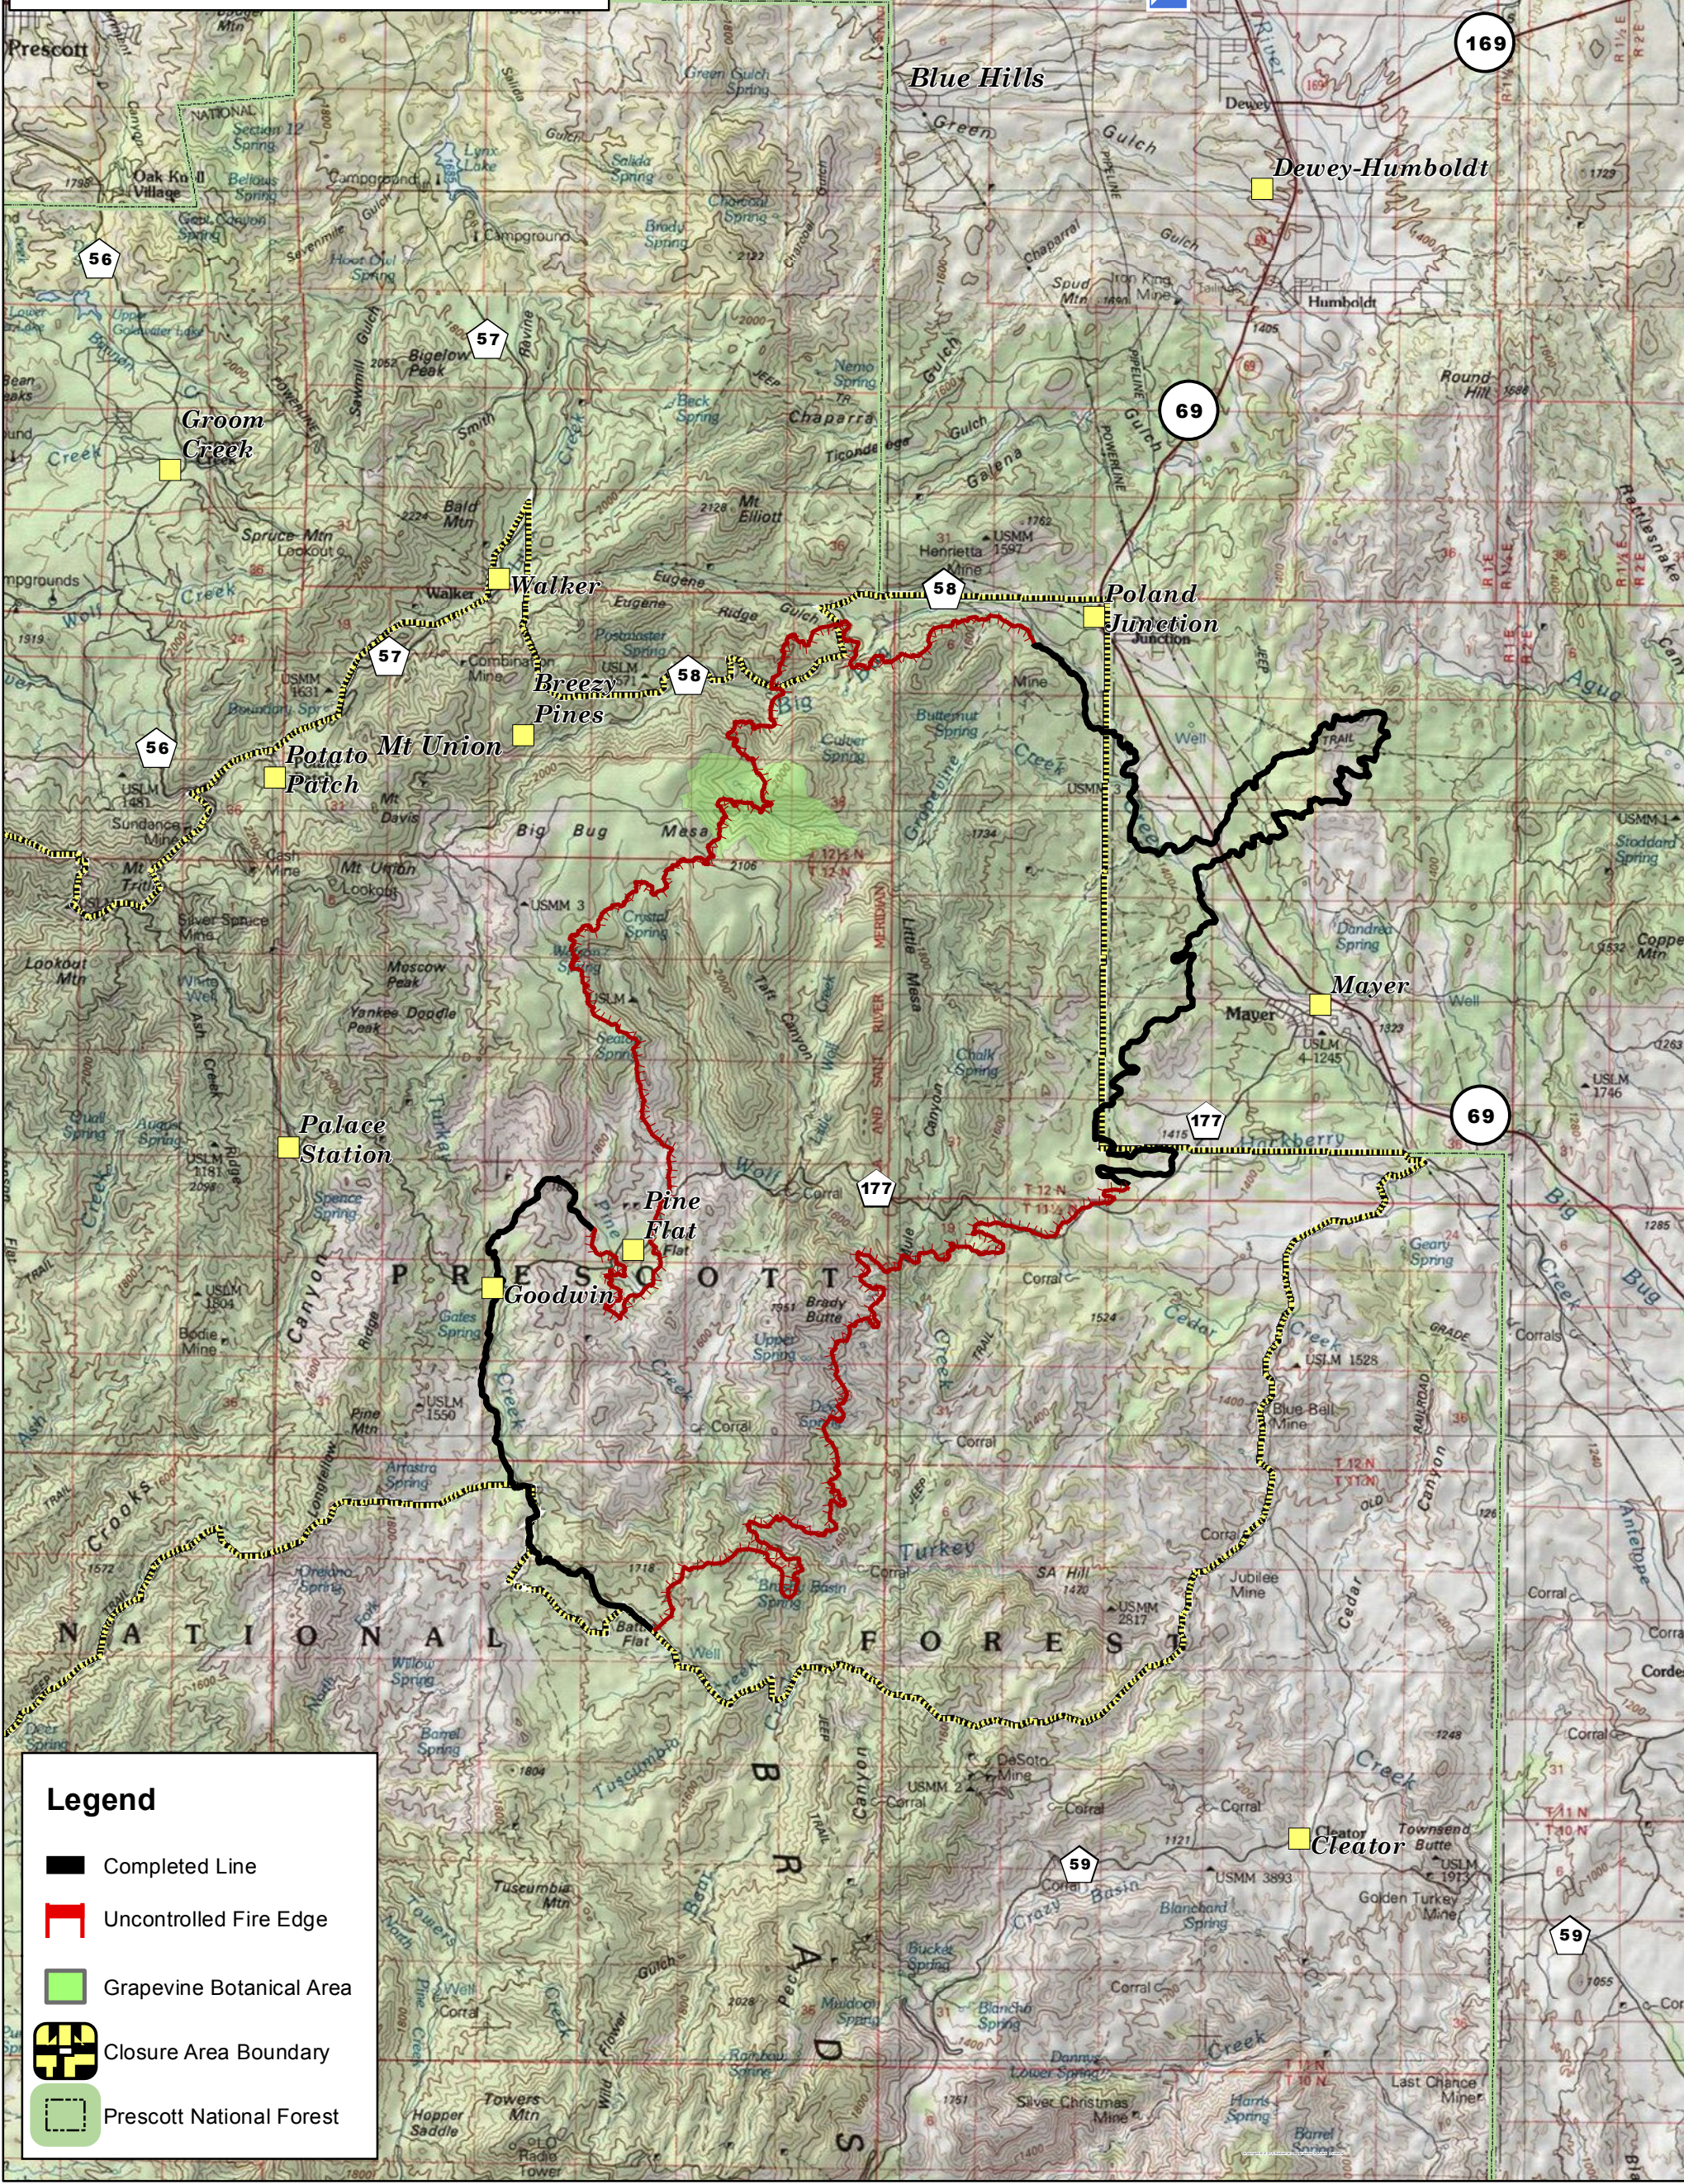

SOUTHWEST AREA TYPE 1  
INCIDENT MANAGEMENT TEAM 2  
JOHN PIERSON - INCIDENT COMMANDER

# Goodwin Fire AZ-PNF-904 Public Information Map

06/30/2017

25856 acres

**Legend**

- Completed Line
- Uncontrolled Fire Edge
- Grapevine Botanical Area
- Closure Area Boundary
- Prescott National Forest