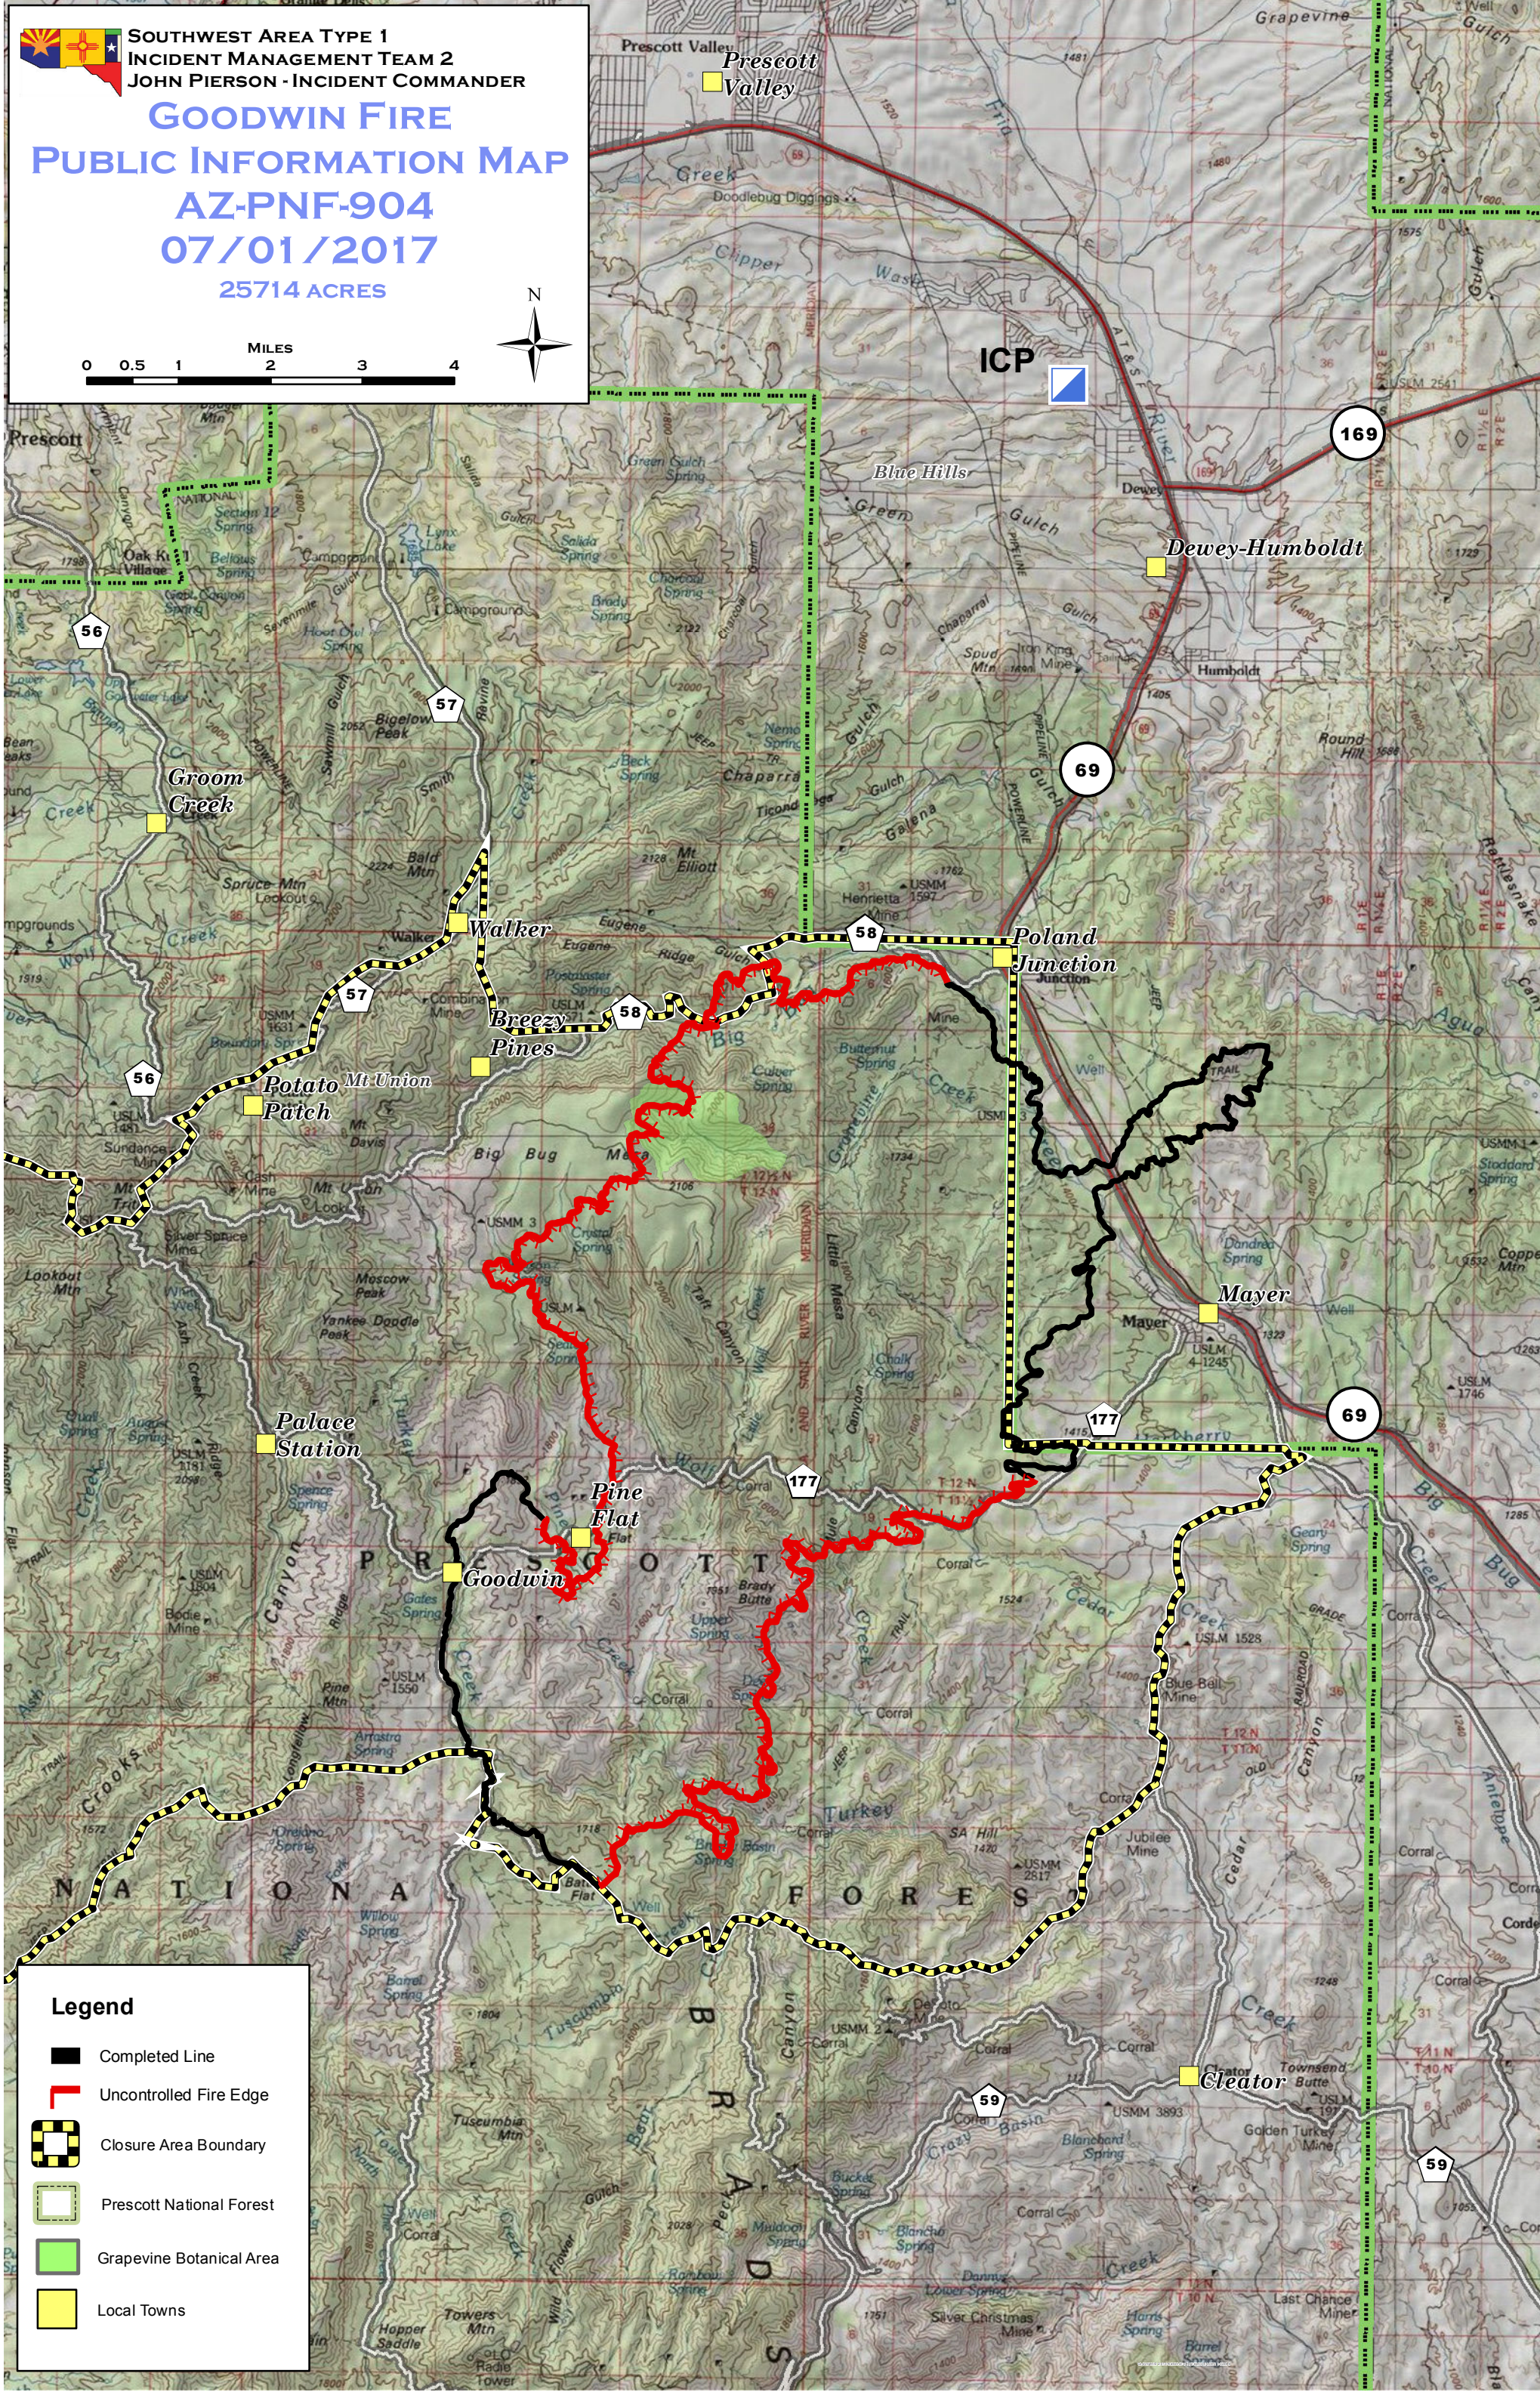

SOUTHWEST AREA TYPE 1
INCIDENT MANAGEMENT TEAM 2
JOHN PIERSON - INCIDENT COMMANDER
GOODWIN FIRE
PUBLIC INFORMATION MAP
AZ-PNF-904
07/01/2017
25714 ACRES

Legend

-  Completed Line
-  Uncontrolled Fire Edge
-  Closure Area Boundary
-  Prescott National Forest
-  Grapevine Botanical Area
-  Local Towns