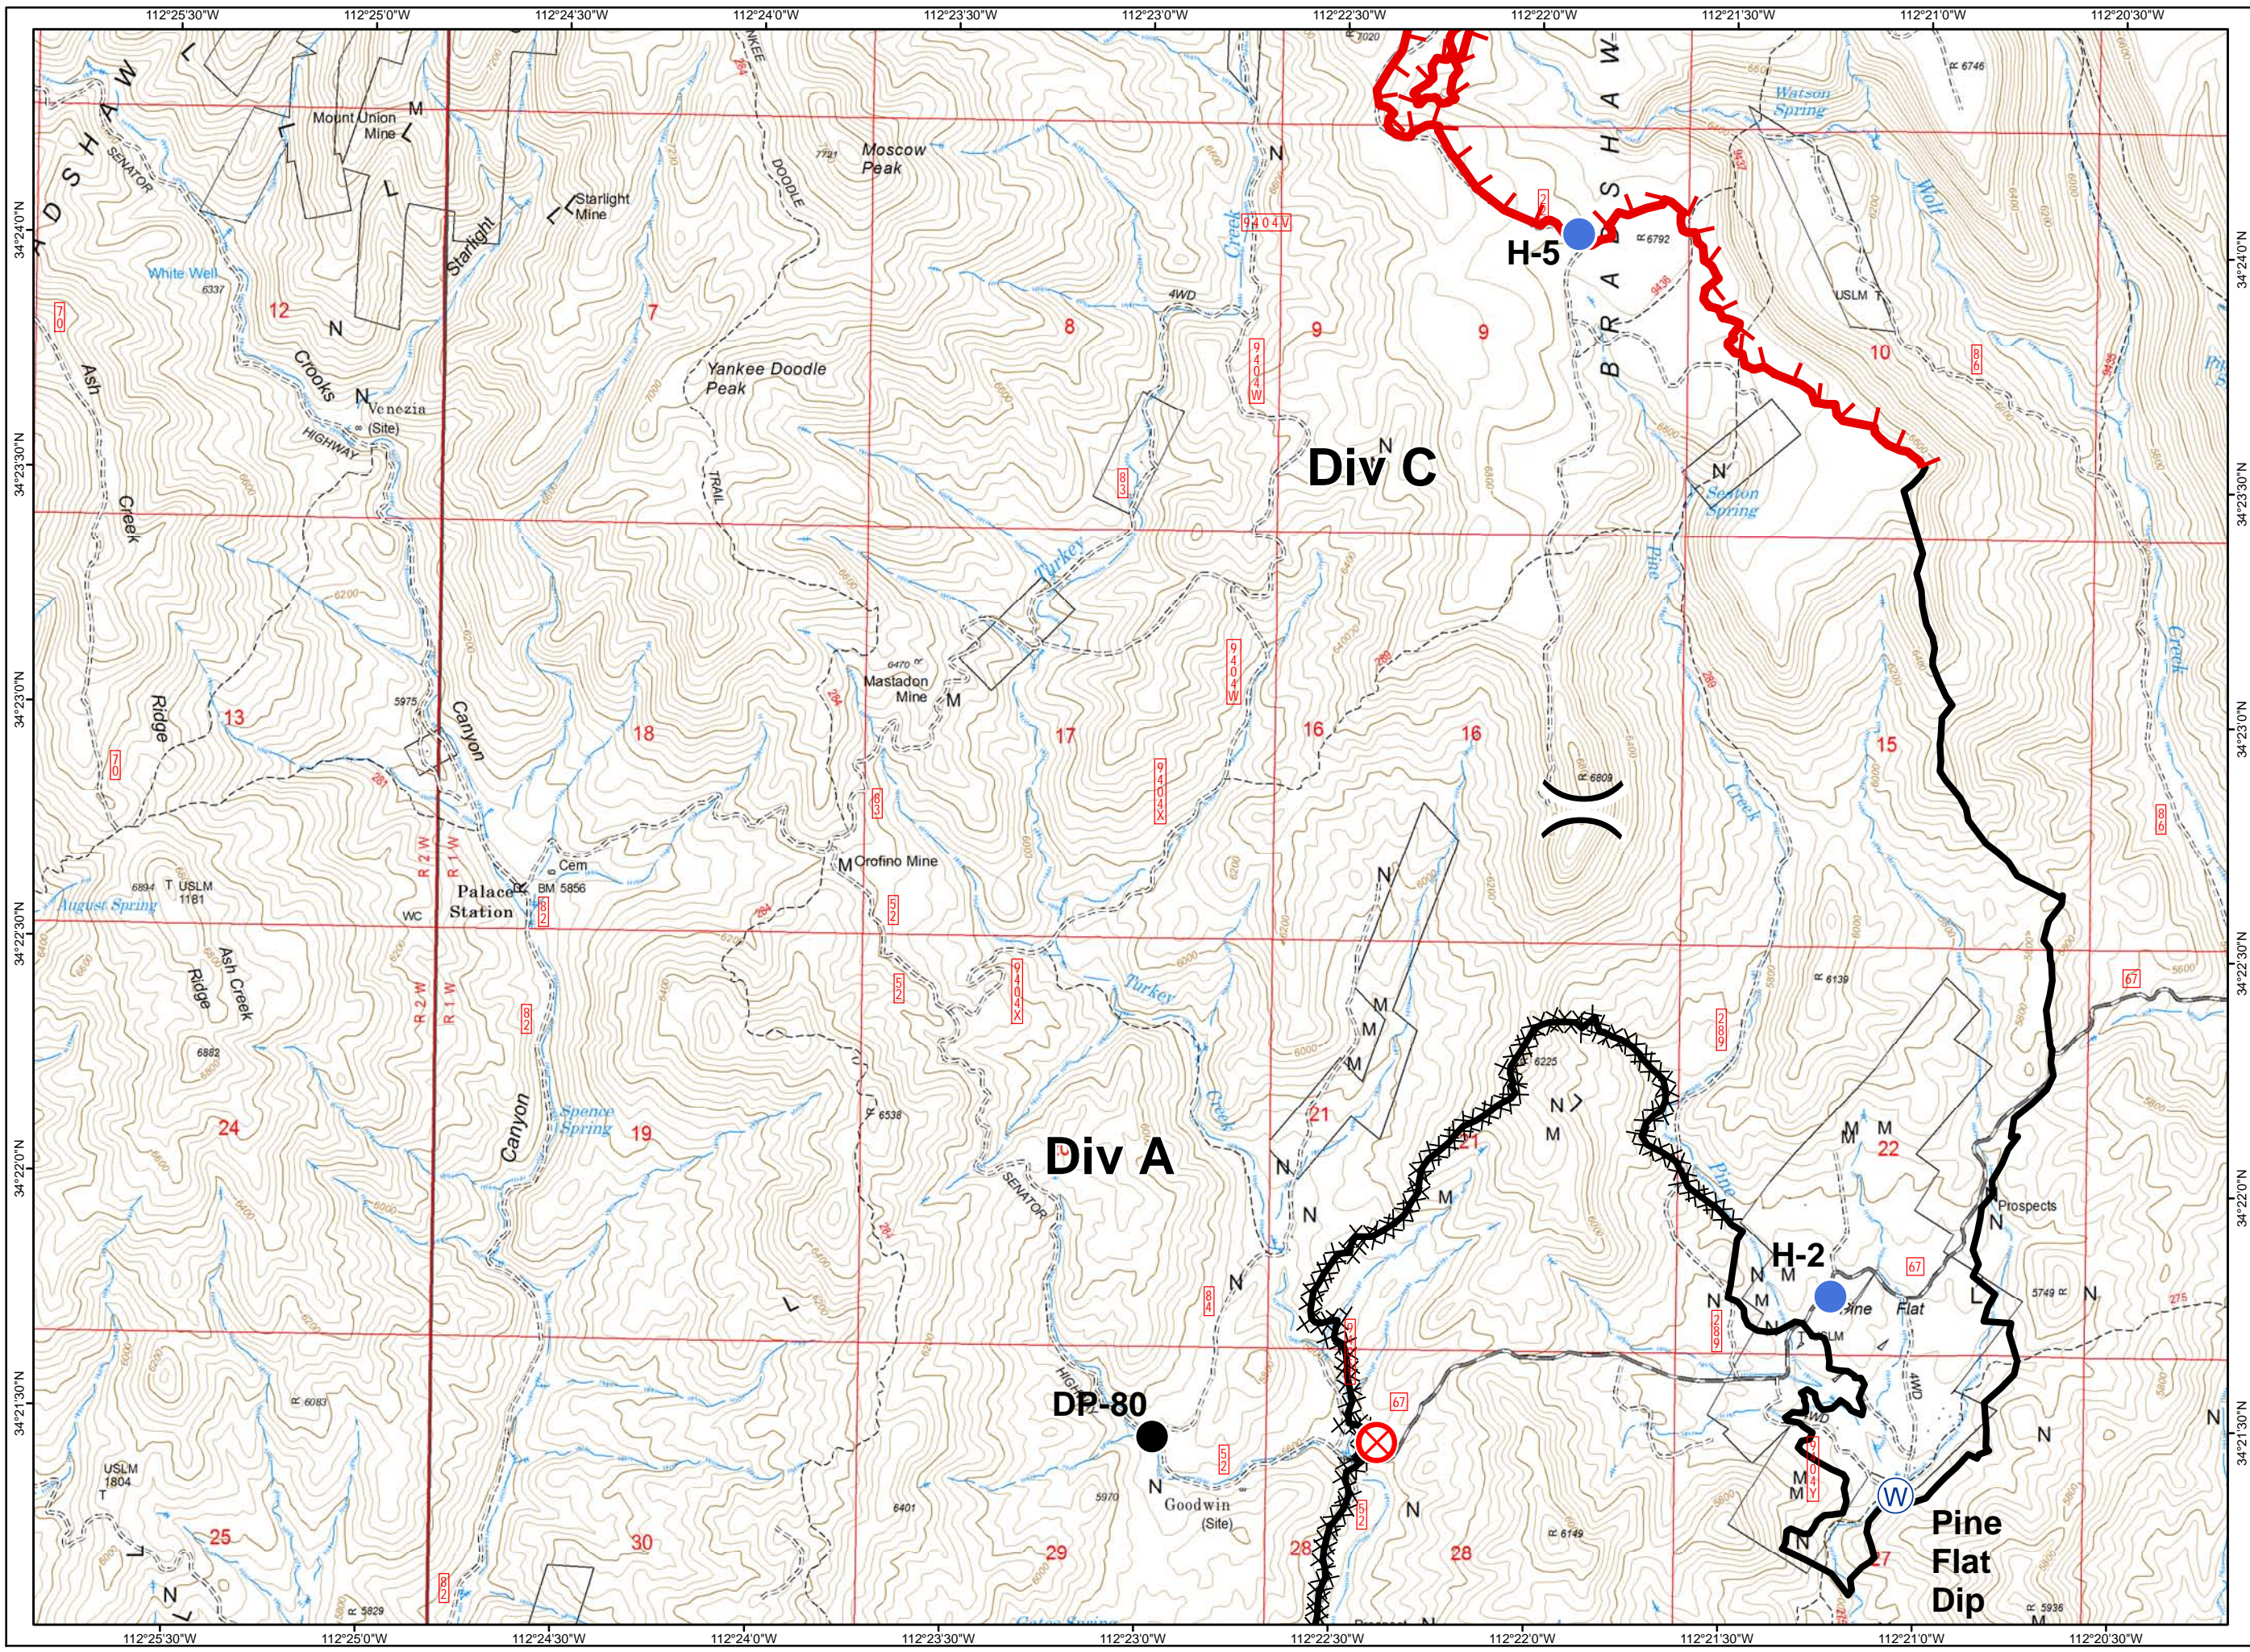

- Division
- Branch
- Drop Point
- Helispot
- RAWS
- Safety Zone
- Water Source
- Uncontrolled Fire Edge
- Completed Dozer Line
- Completed Line

GOODWIN FIRE IAP MAP AZ-PNF-000904 JULY 3, 2017

GOODWIN FIRE IAP MAP AZ-PNF-000904 JULY 3, 2017

-  Division
-  Drop Point
-  Helispot
-  Repeater
-  Uncontrolled Fire Edge

GOODWIN FIRE IAP MAP AZ-PNF-000904 JULY 3, 2017

- [[Branch
- Drop Point
- Helispot
- ⚠ Safety Zone
- Ⓜ Water Source
- ┌┐ Uncontrolled Fire Edge
- XXXXX Completed Dozer Line
- Completed Line

**GOODWIN FIRE
IAP MAP
AZ-PNF-000904
JULY 3, 2017**

- Division
- Drop Point
- Fire Origin
- Helispot
- Water Source
- Uncontrolled Fire Edge
- Completed Dozer Line
- Completed Line

GOODWIN FIRE IAP MAP AZ-PNF-000904 JULY 3, 2017

Completed
Line

GOODWIN FIRE IAP MAP AZ-PNF-000904 JULY 3, 2017

- Division
- Drop Point
- Helispot
- Repeater
- Water Source
- Completed Dozer Line
- Completed Line

GOODWIN FIRE IAP MAP AZ-PNF-000904 JULY 3, 2017