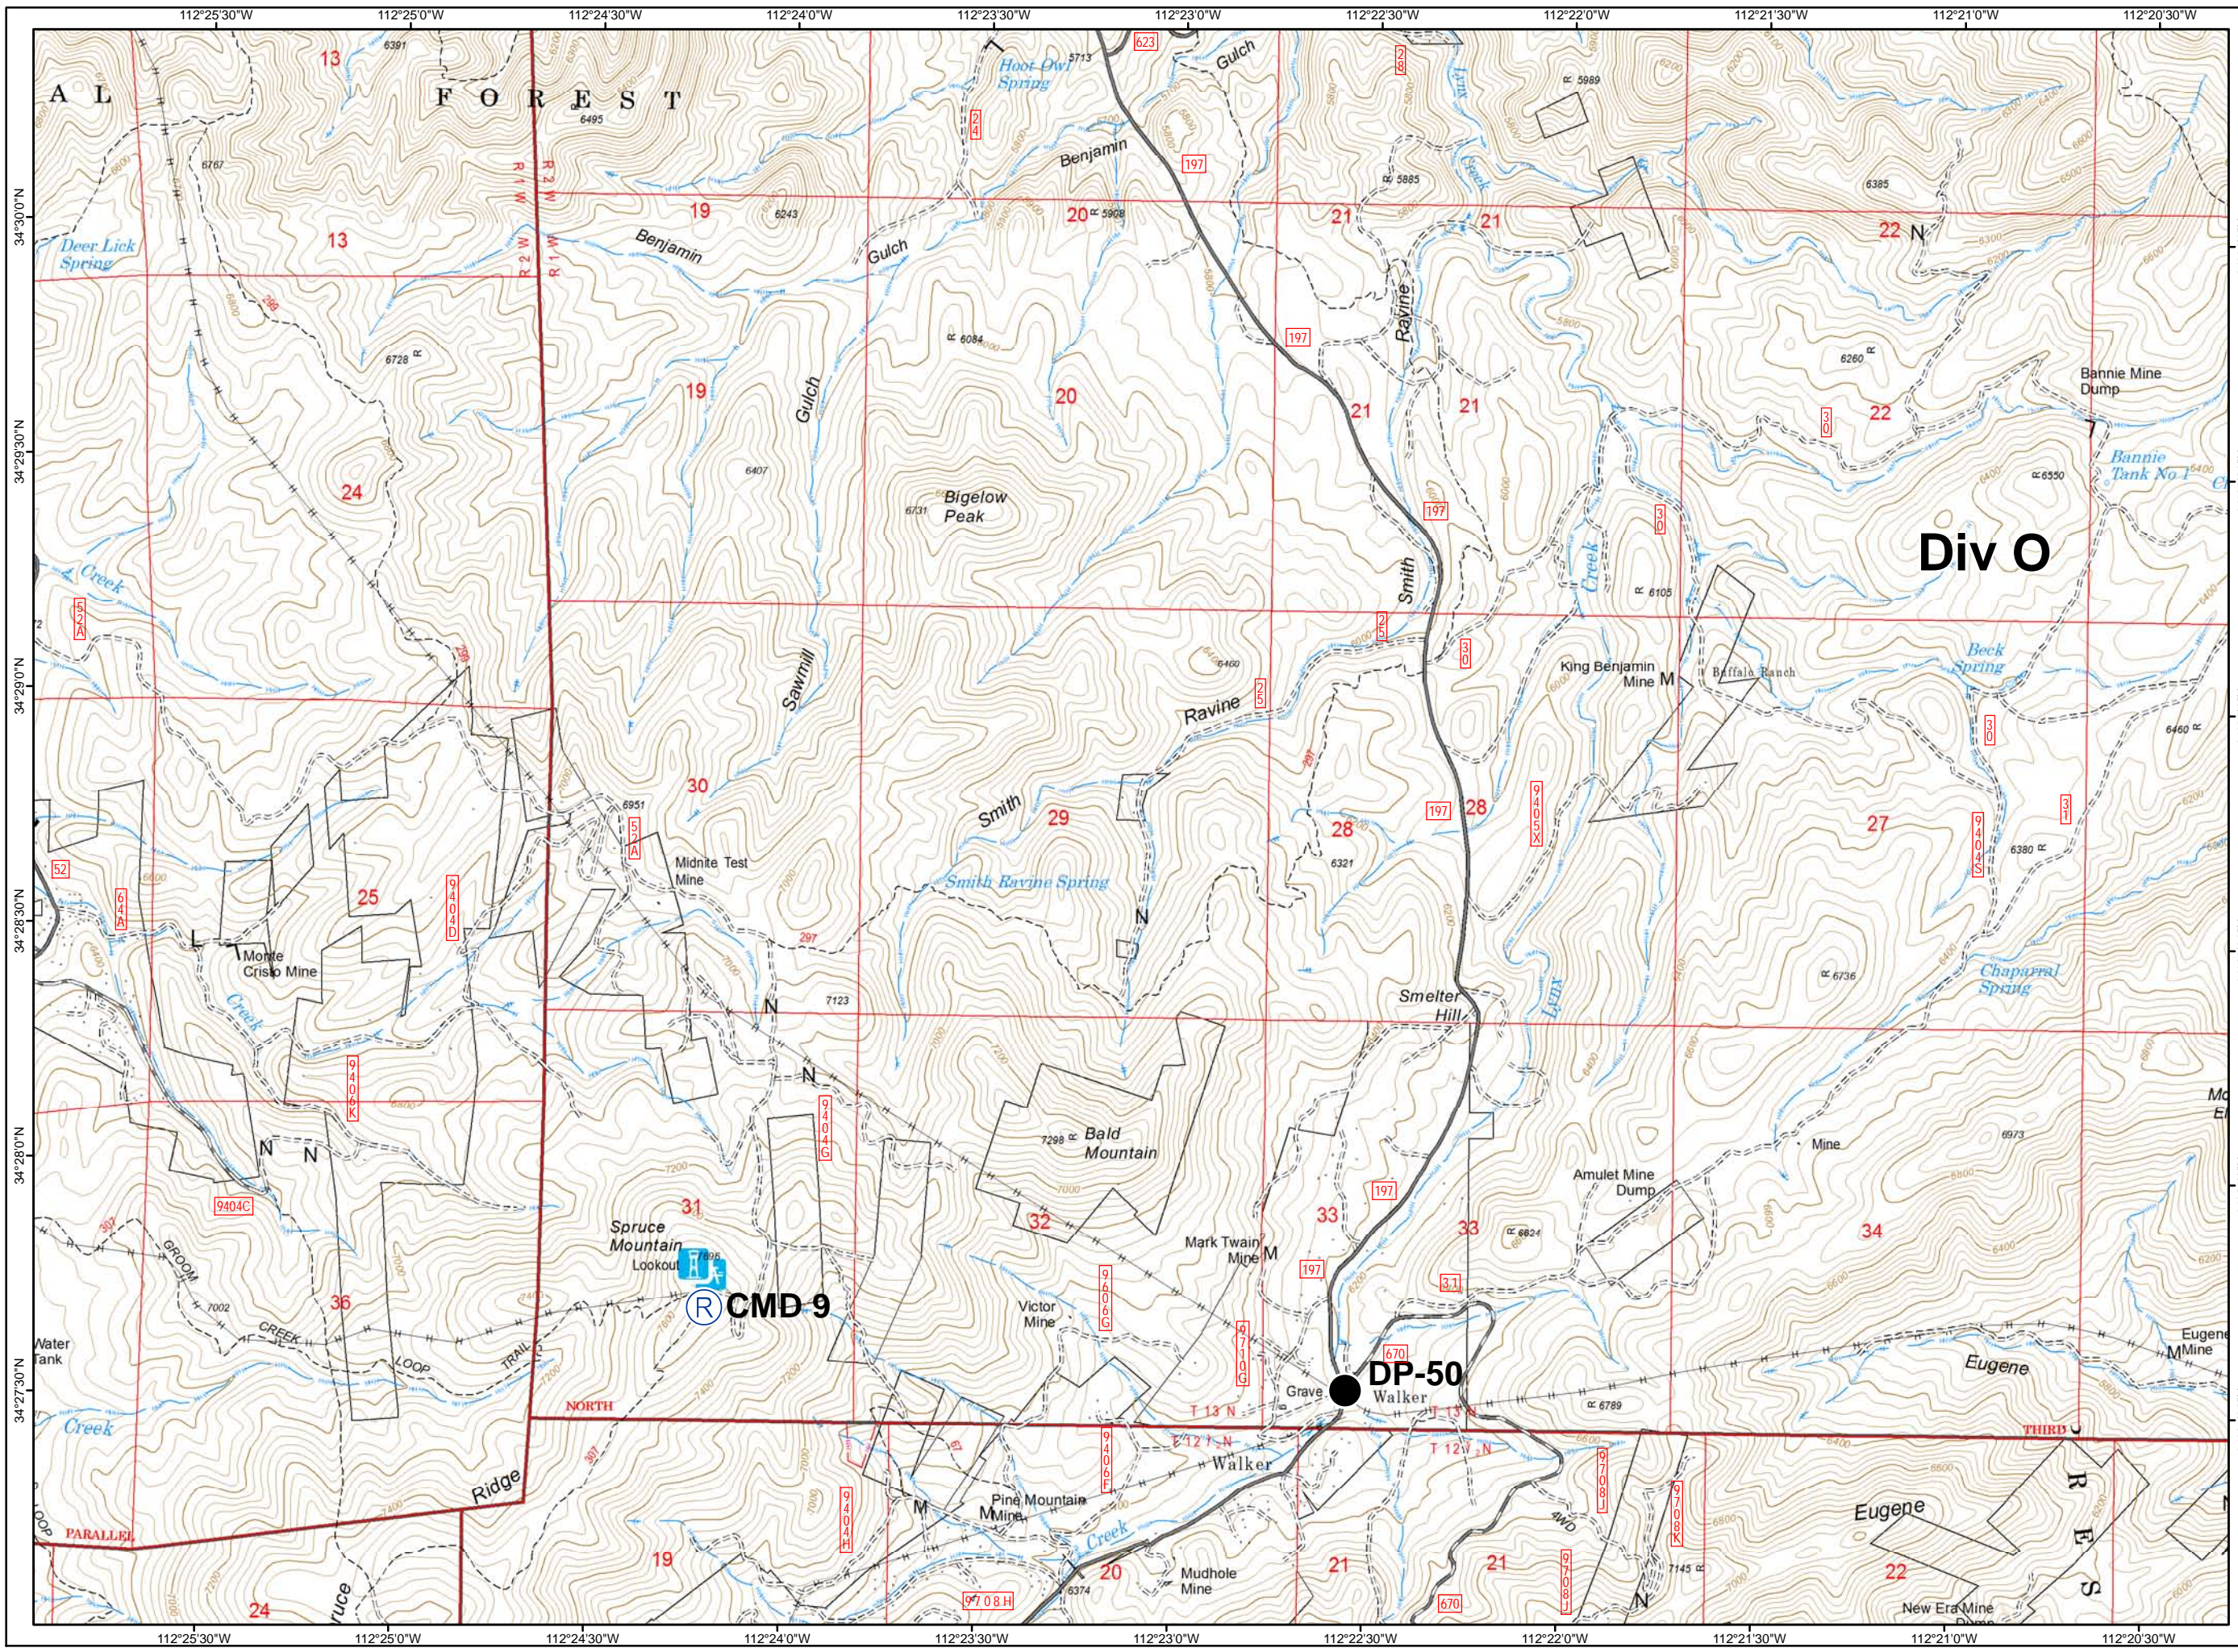

-  Division
-  Drop Point
-  ICP
-  RAWS
-  Water Source
-  Completed Dozer Line

GOODWIN FIRE IAP MAP AZ-PNF-000904 JULY 3, 2017

- Drop Point
- Ⓡ Repeater

Div O

**GOODWIN FIRE
IAP MAP
AZ-PNF-000904
JULY 3, 2017**

- Division
- Branch
- Drop Point
- Helispot
- RAWS
- Safety Zone
- Water Source
- Uncontrolled Fire Edge
- Completed Dozer Line
- Completed Line

GOODWIN FIRE IAP MAP AZ-PNF-000904 JULY 3, 2017

GOODWIN FIRE IAP MAP AZ-PNF-000904 JULY 3, 2017

-  Division
-  Drop Point
-  Helispot
-  Repeater
-  Uncontrolled Fire Edge

GOODWIN FIRE IAP MAP AZ-PNF-000904 JULY 3, 2017

- [[Branch
- Drop Point
- Helispot
- ⚠ Safety Zone
- Ⓜ Water Source
- ┌┐ Uncontrolled Fire Edge
- XXXXX Completed Dozer Line
- Completed Line

**GOODWIN FIRE
IAP MAP
AZ-PNF-000904
JULY 3, 2017**

- Division
- Drop Point
- Fire Origin
- Helispot
- Water Source
- Uncontrolled Fire Edge
- Completed Dozer Line
- Completed Line

GOODWIN FIRE IAP MAP AZ-PNF-000904 JULY 3, 2017