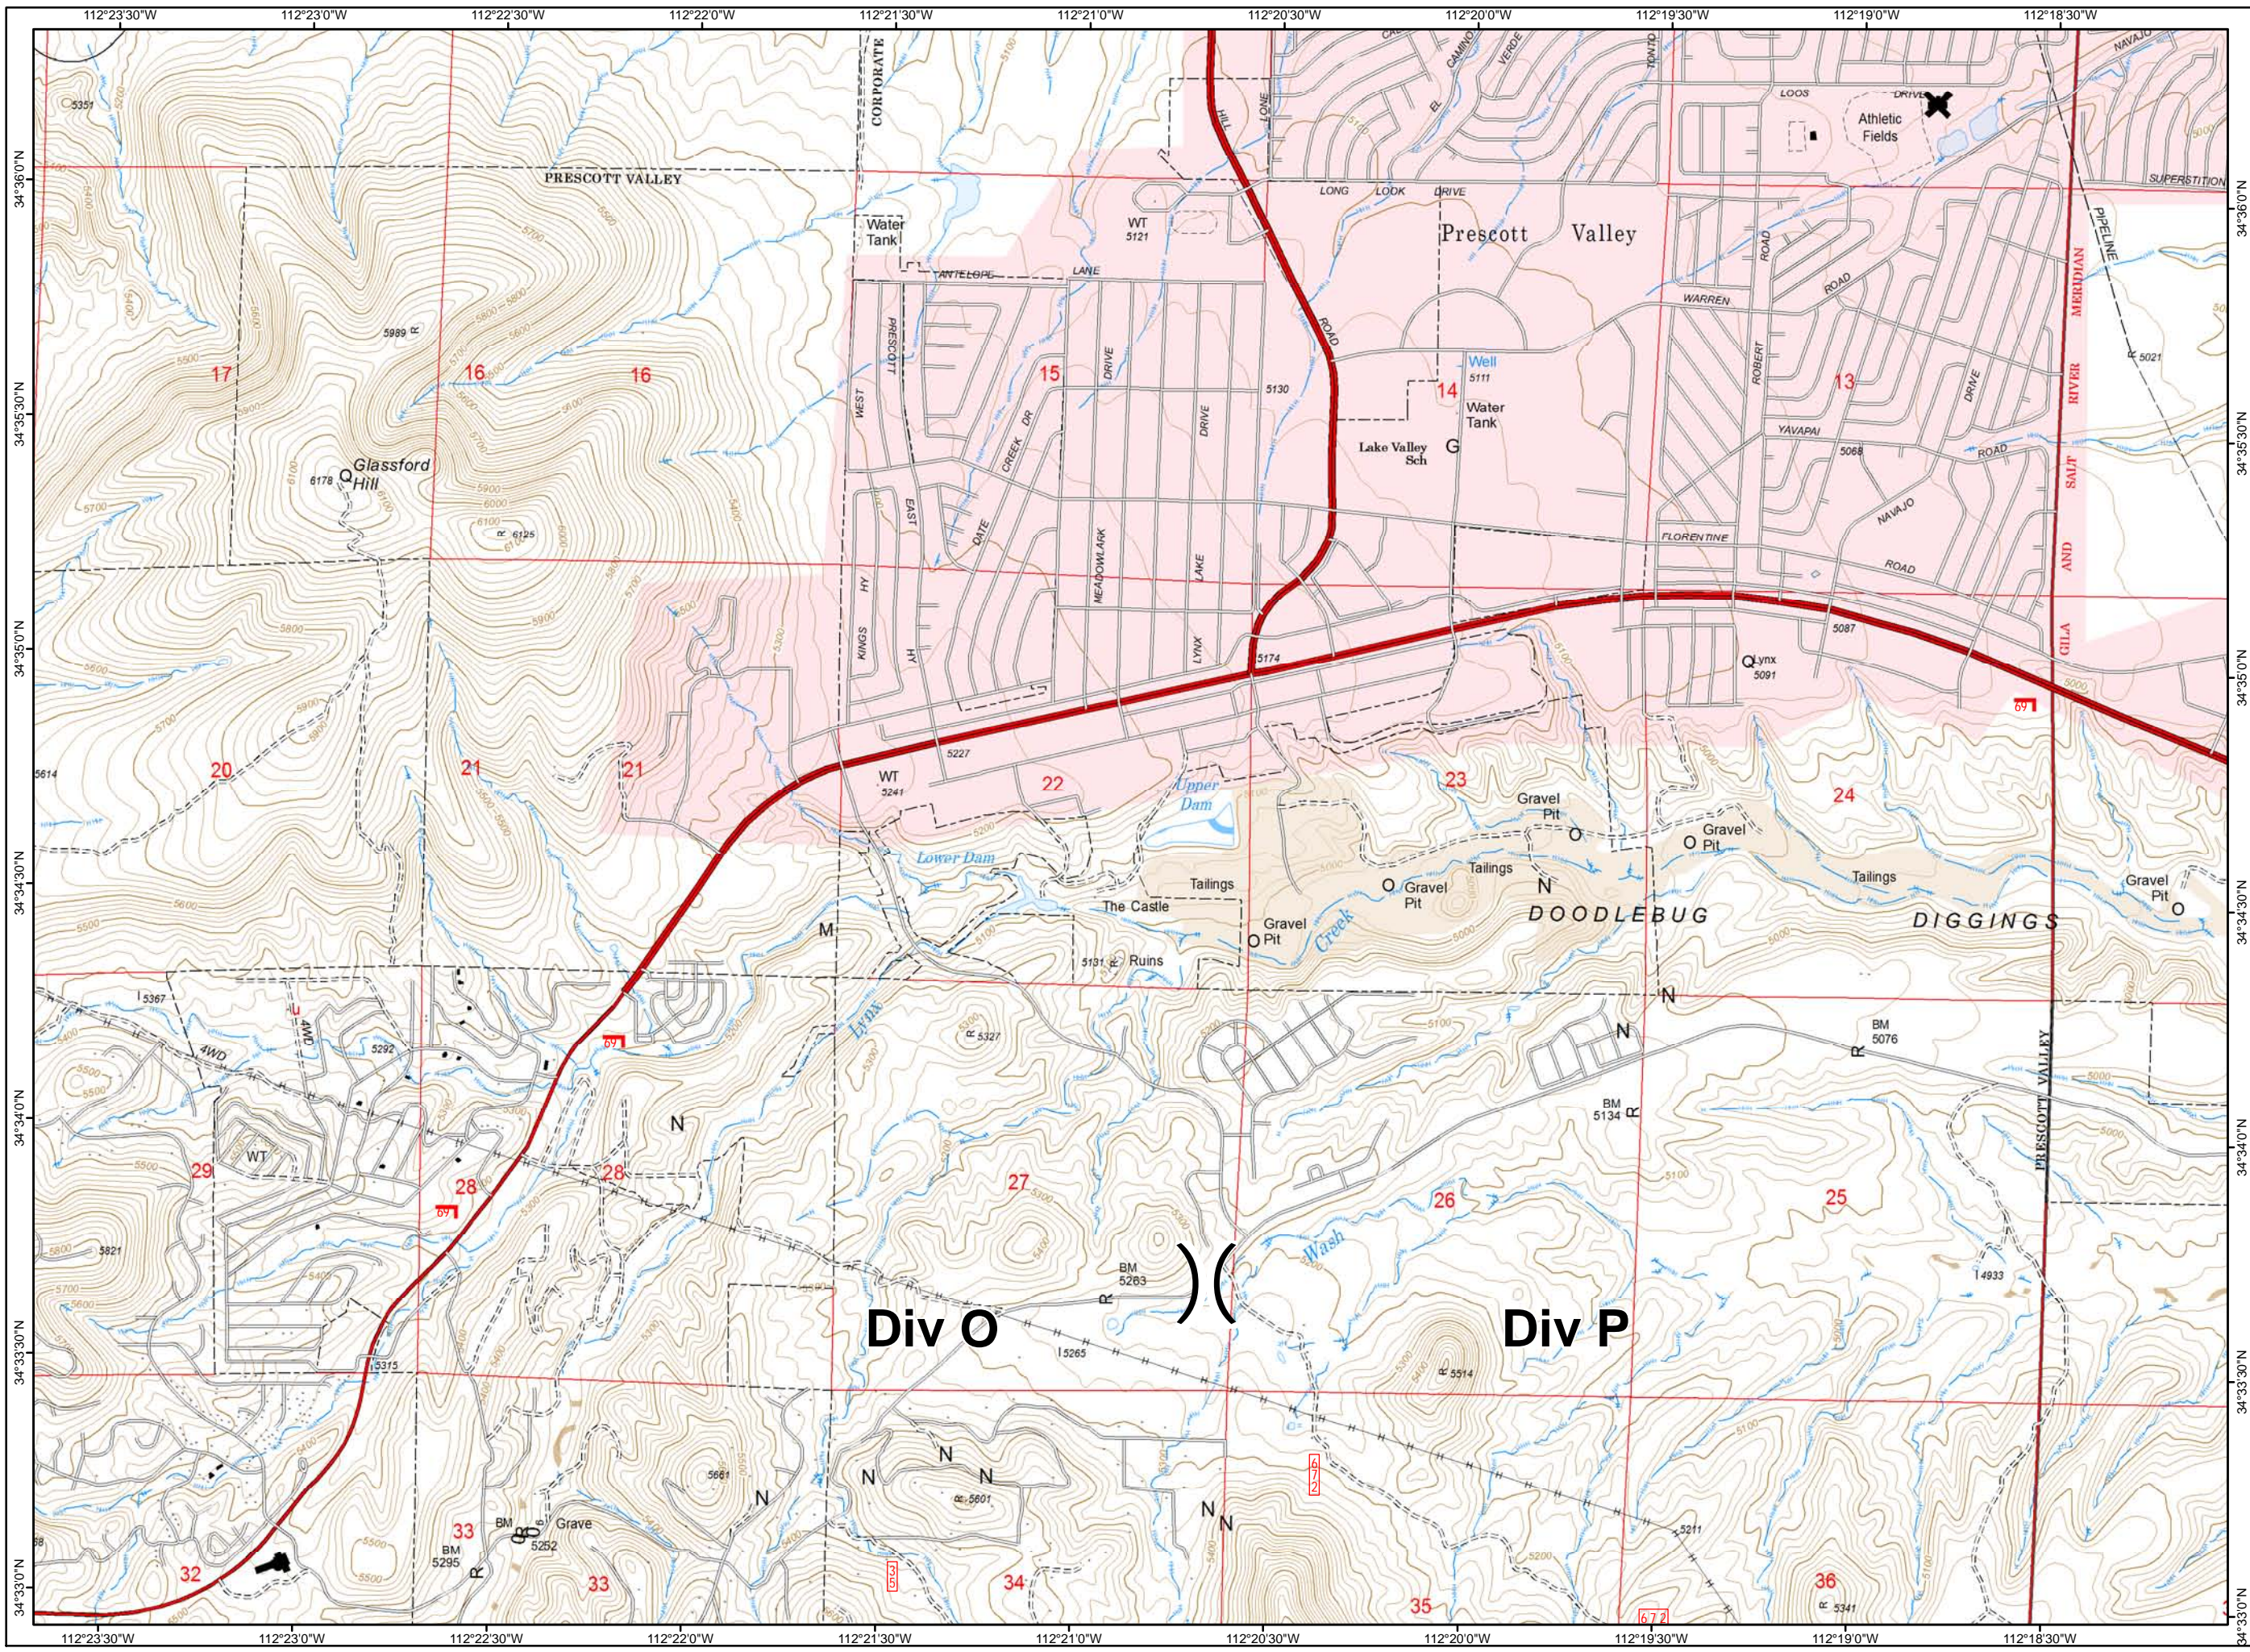

GOODWIN FIRE IAP MAP AZ-PNF-000904 JULY 3, 2017

) (Division