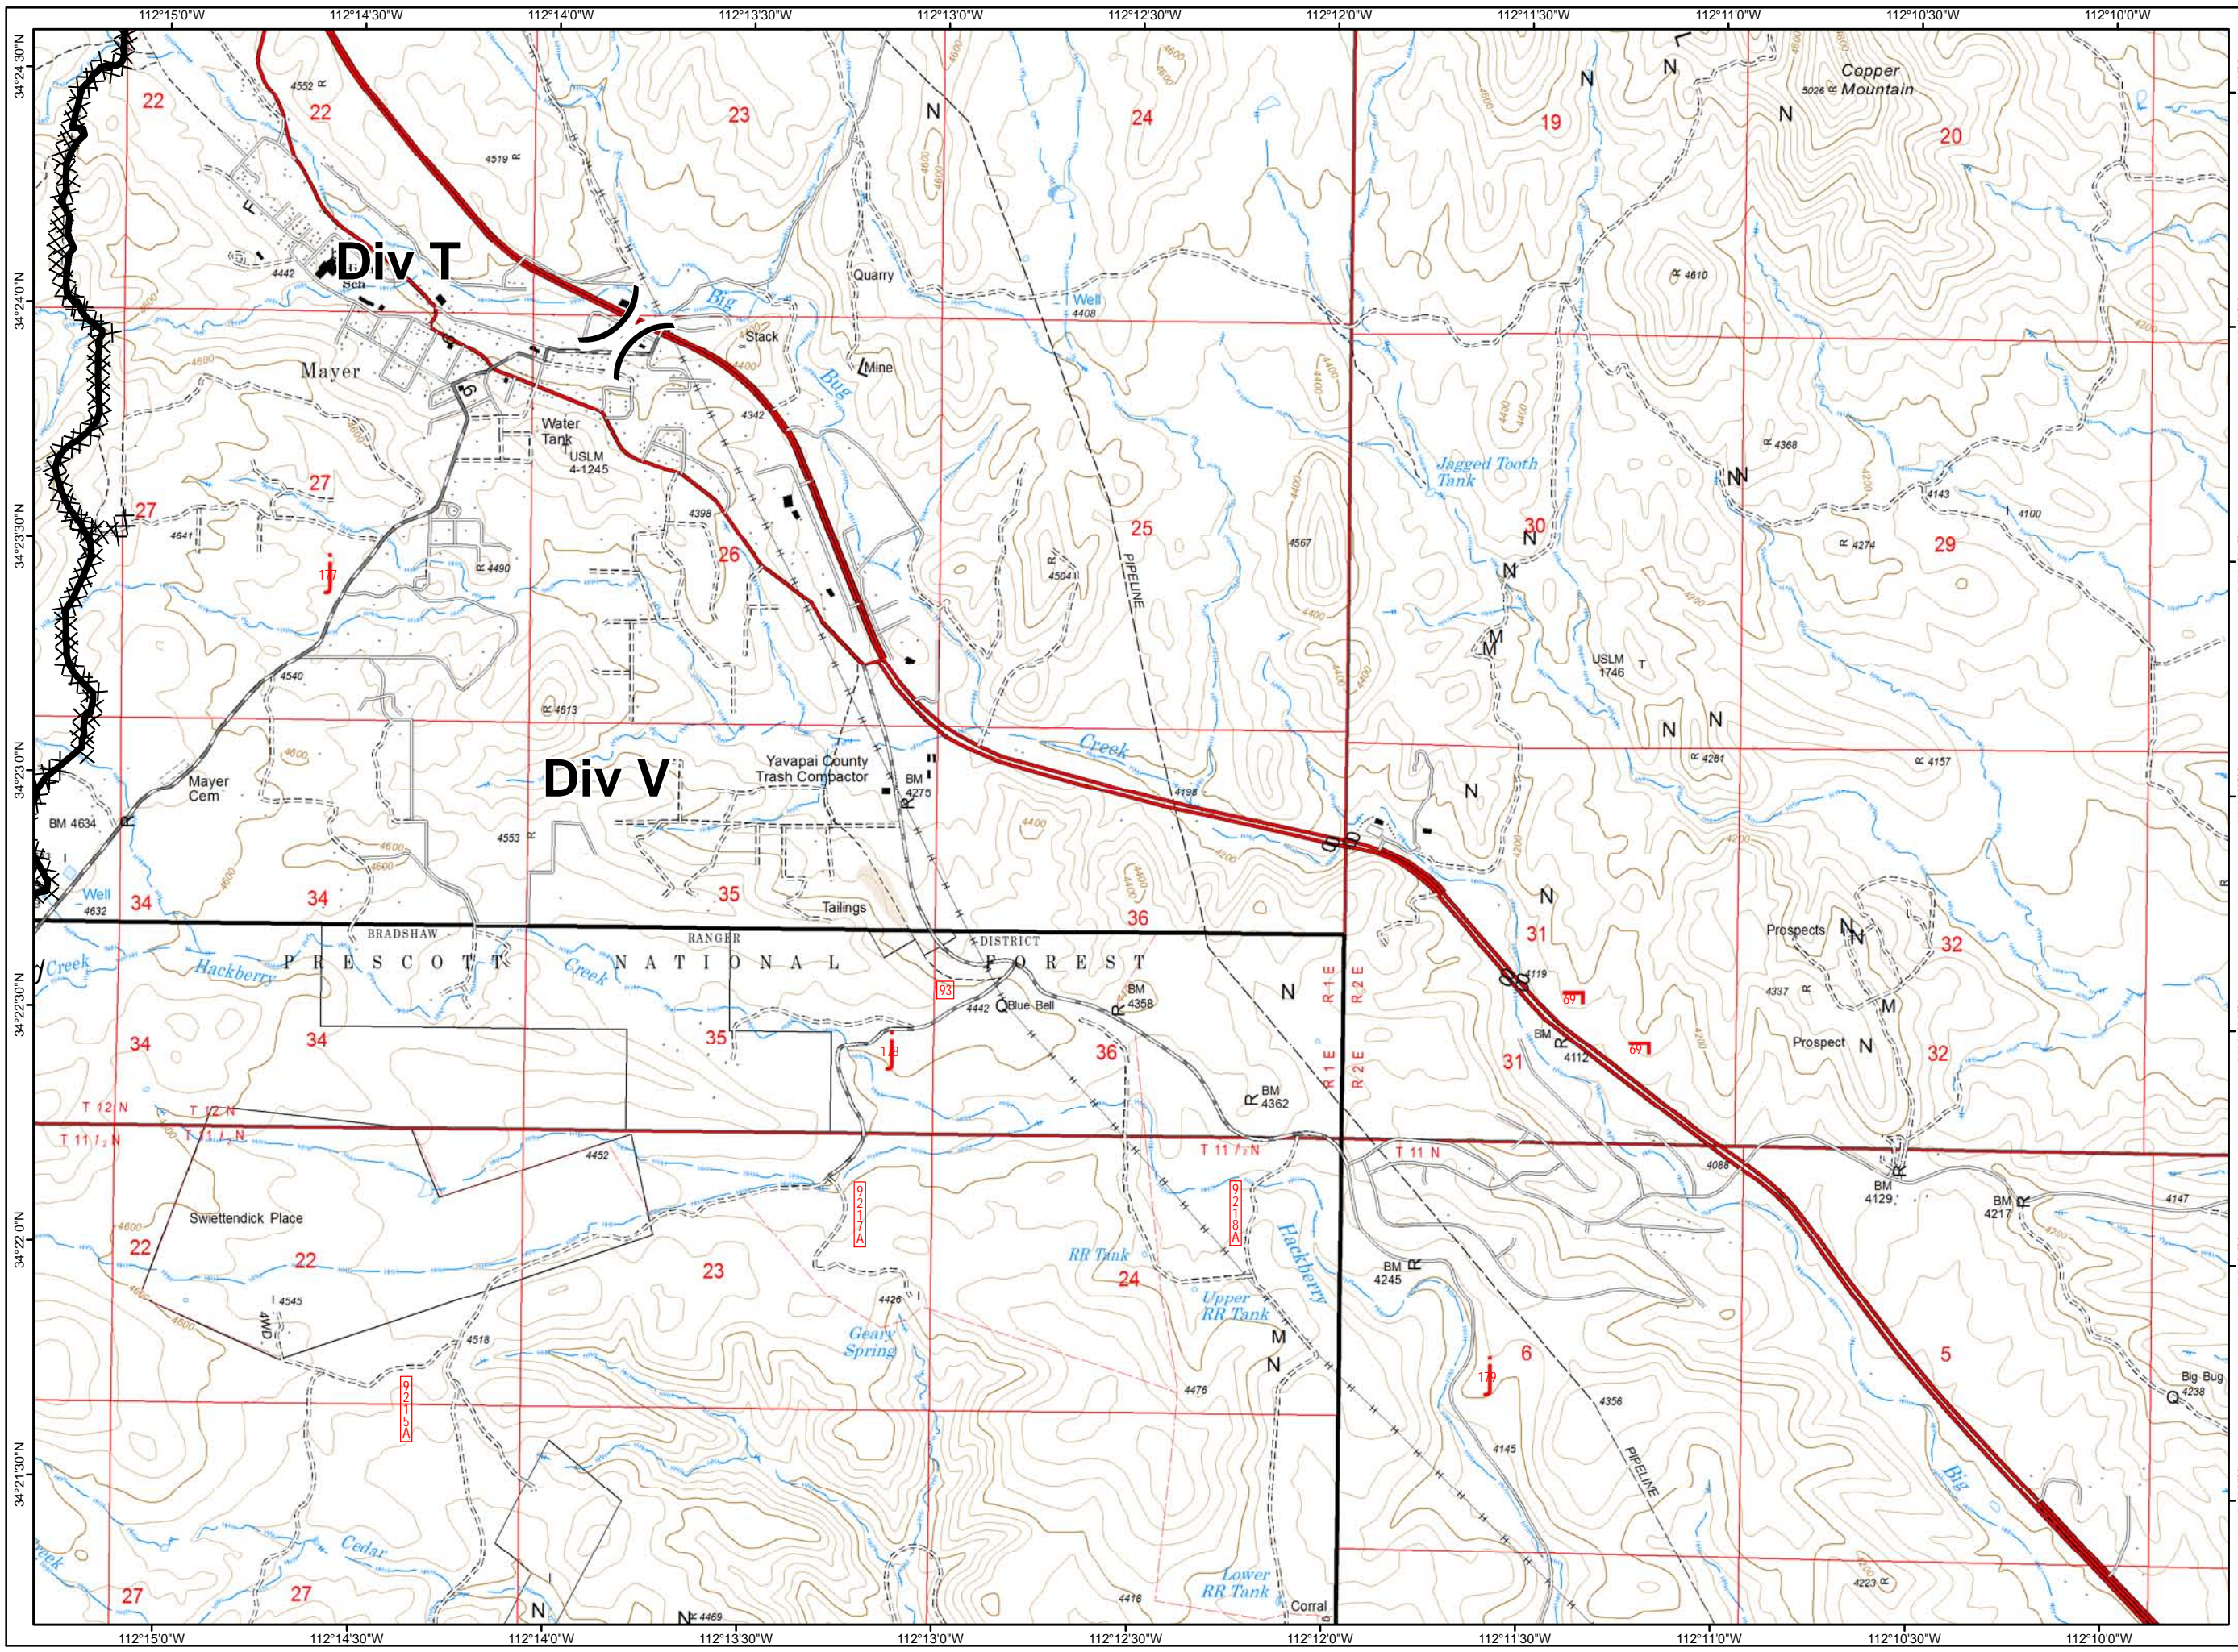

- Division
- Branch
- Drop Point
- Helispot
- RAWS
- Safety Zone
- Water Source
- Uncontrolled Fire Edge
- Completed Dozer Line
- Completed Line

GOODWIN FIRE IAP MAP AZ-PNF-000904 JULY 3, 2017

GOODWIN FIRE IAP MAP AZ-PNF-000904 JULY 3, 2017

-  Division
-  Drop Point
-  Helispot
-  Repeater
-  Uncontrolled Fire Edge

GOODWIN FIRE IAP MAP AZ-PNF-000904 JULY 3, 2017

- [[Branch
- Drop Point
- Helispot
- ⚠ Safety Zone
- Ⓜ Water Source
- ┌┐ Uncontrolled Fire Edge
- XXXXX Completed Dozer Line
- Completed Line

**GOODWIN FIRE
IAP MAP
AZ-PNF-000904
JULY 3, 2017**

- Division
- Drop Point
- Fire Origin
- Helispot
- Water Source
- Uncontrolled Fire Edge
- Completed Dozer Line
- Completed Line

GOODWIN FIRE IAP MAP AZ-PNF-000904 JULY 3, 2017

Completed
Line

GOODWIN FIRE IAP MAP AZ-PNF-000904 JULY 3, 2017

- Division
- Drop Point
- Helispot
- Repeater
- Water Source
- Completed Dozer Line
- Completed Line

GOODWIN FIRE IAP MAP AZ-PNF-000904 JULY 3, 2017