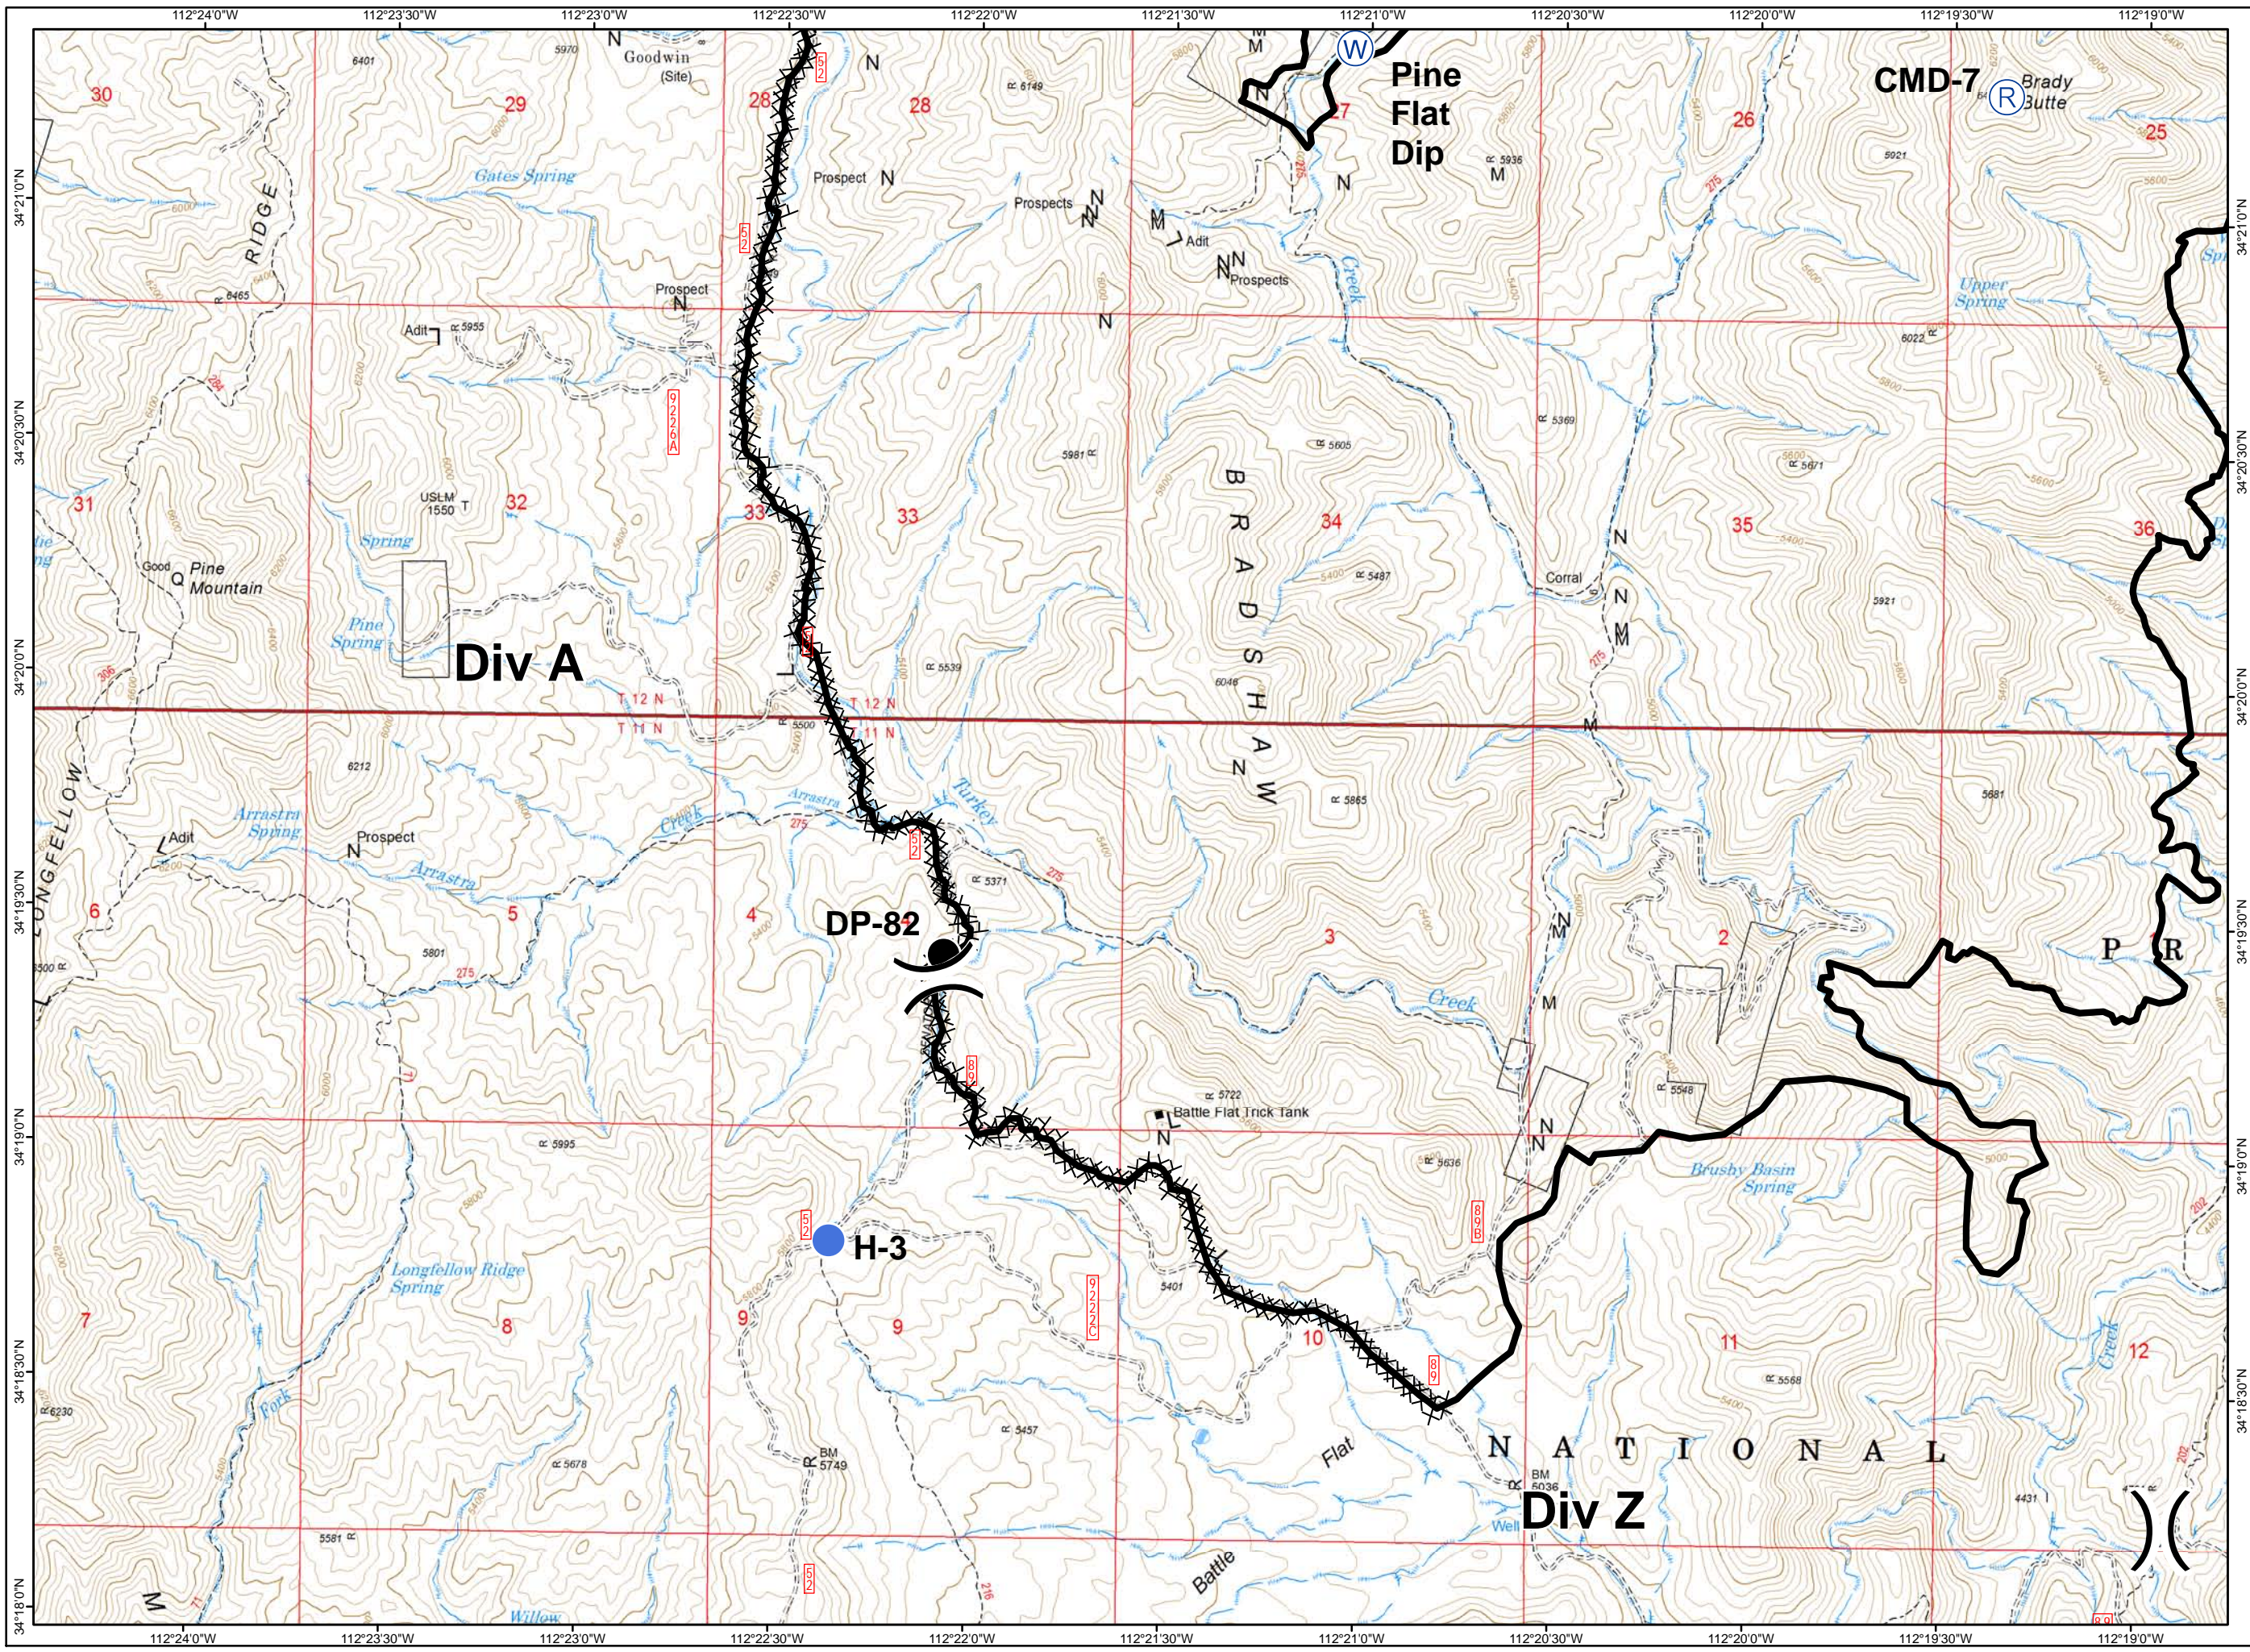

-  Division
-  Drop Point
-  Helispot
-  Repeater
-  Uncontrolled Fire Edge

GOODWIN FIRE IAP MAP AZ-PNF-000904 JULY 3, 2017

- [[Branch
- Drop Point
- Helispot
- ⚠ Safety Zone
- Ⓜ Water Source
- ┌┐ Uncontrolled Fire Edge
- XXXXX Completed Dozer Line
- Completed Line

**GOODWIN FIRE
IAP MAP
AZ-PNF-000904
JULY 3, 2017**

- Division
- Drop Point
- Fire Origin
- Helispot
- Water Source
- Uncontrolled Fire Edge
- Completed Dozer Line
- Completed Line

GOODWIN FIRE IAP MAP AZ-PNF-000904 JULY 3, 2017

Completed
Line

GOODWIN FIRE IAP MAP AZ-PNF-000904 JULY 3, 2017

- Division
- Drop Point
- Helispot
- Repeater
- Water Source
- Completed Dozer Line
- Completed Line

GOODWIN FIRE IAP MAP AZ-PNF-000904 JULY 3, 2017

) (Division
— Completed Line