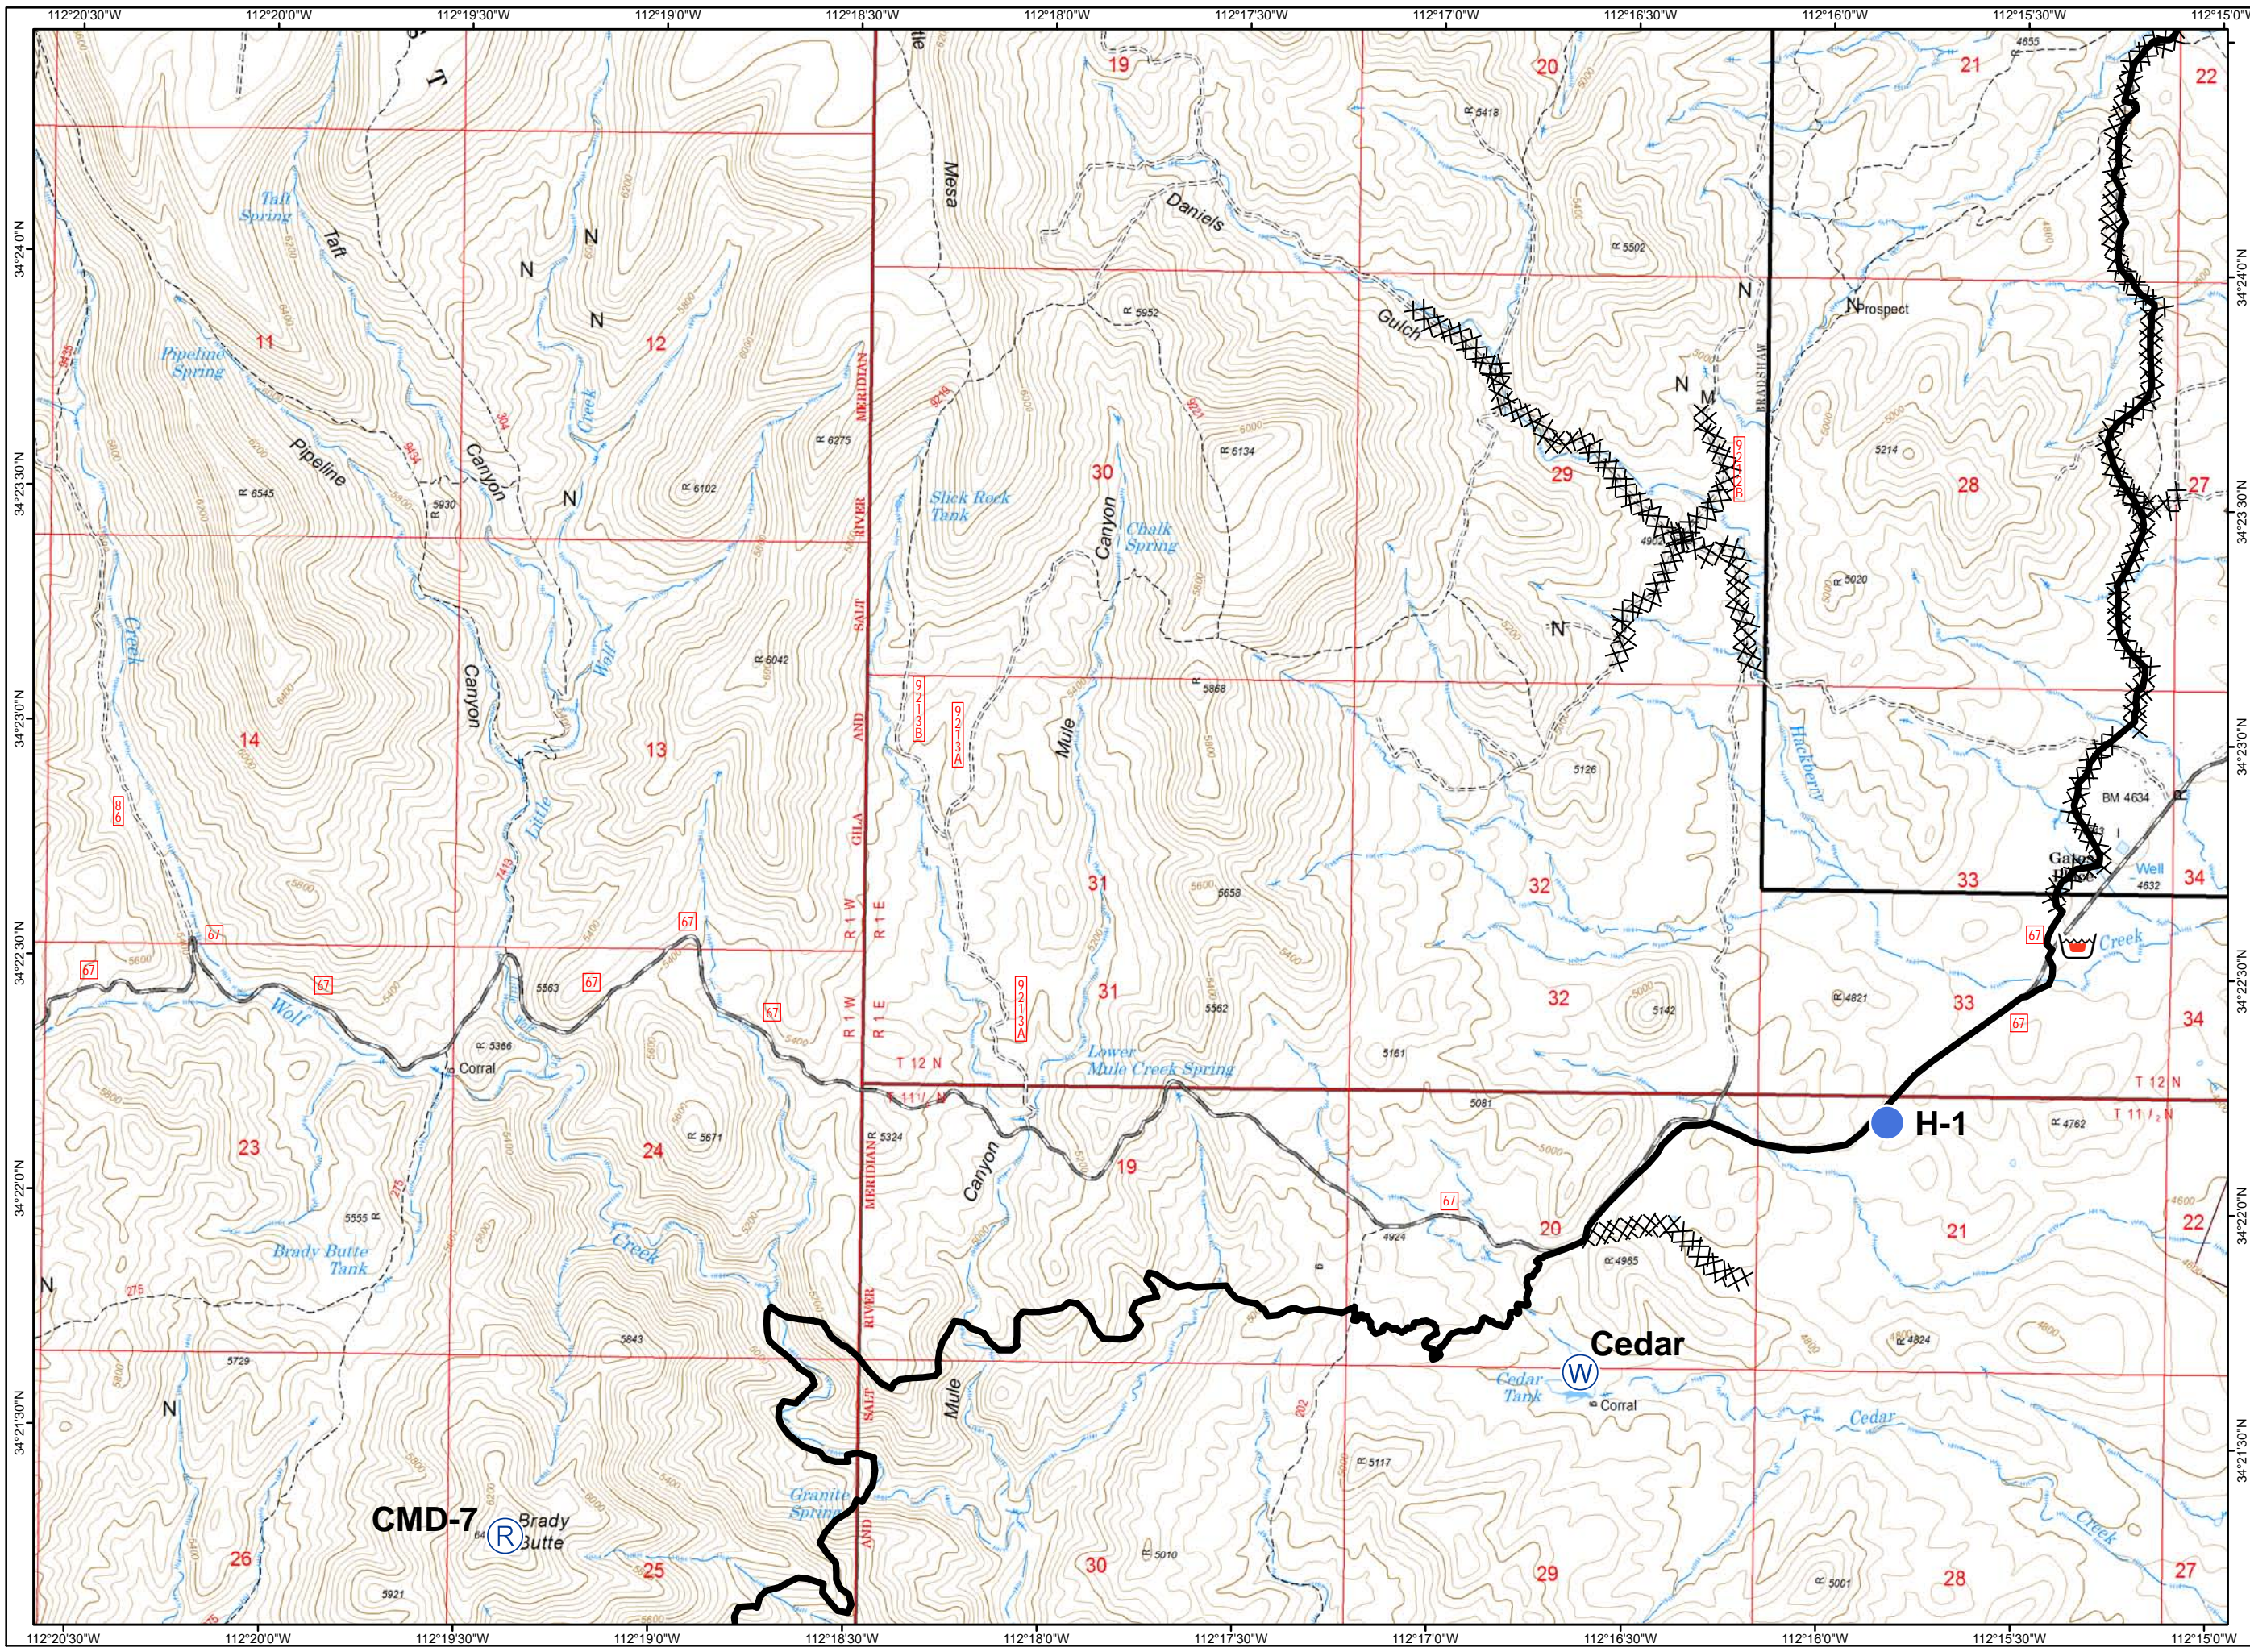

GOODWIN FIRE IAP MAP AZ-PNF-000904 JULY 3, 2017

- Helispot
- Ⓡ Repeater
- 🪣 Retardant/M... Pit
- Ⓜ Water Source
- XXXXX Completed Dozer Line
- Completed Line