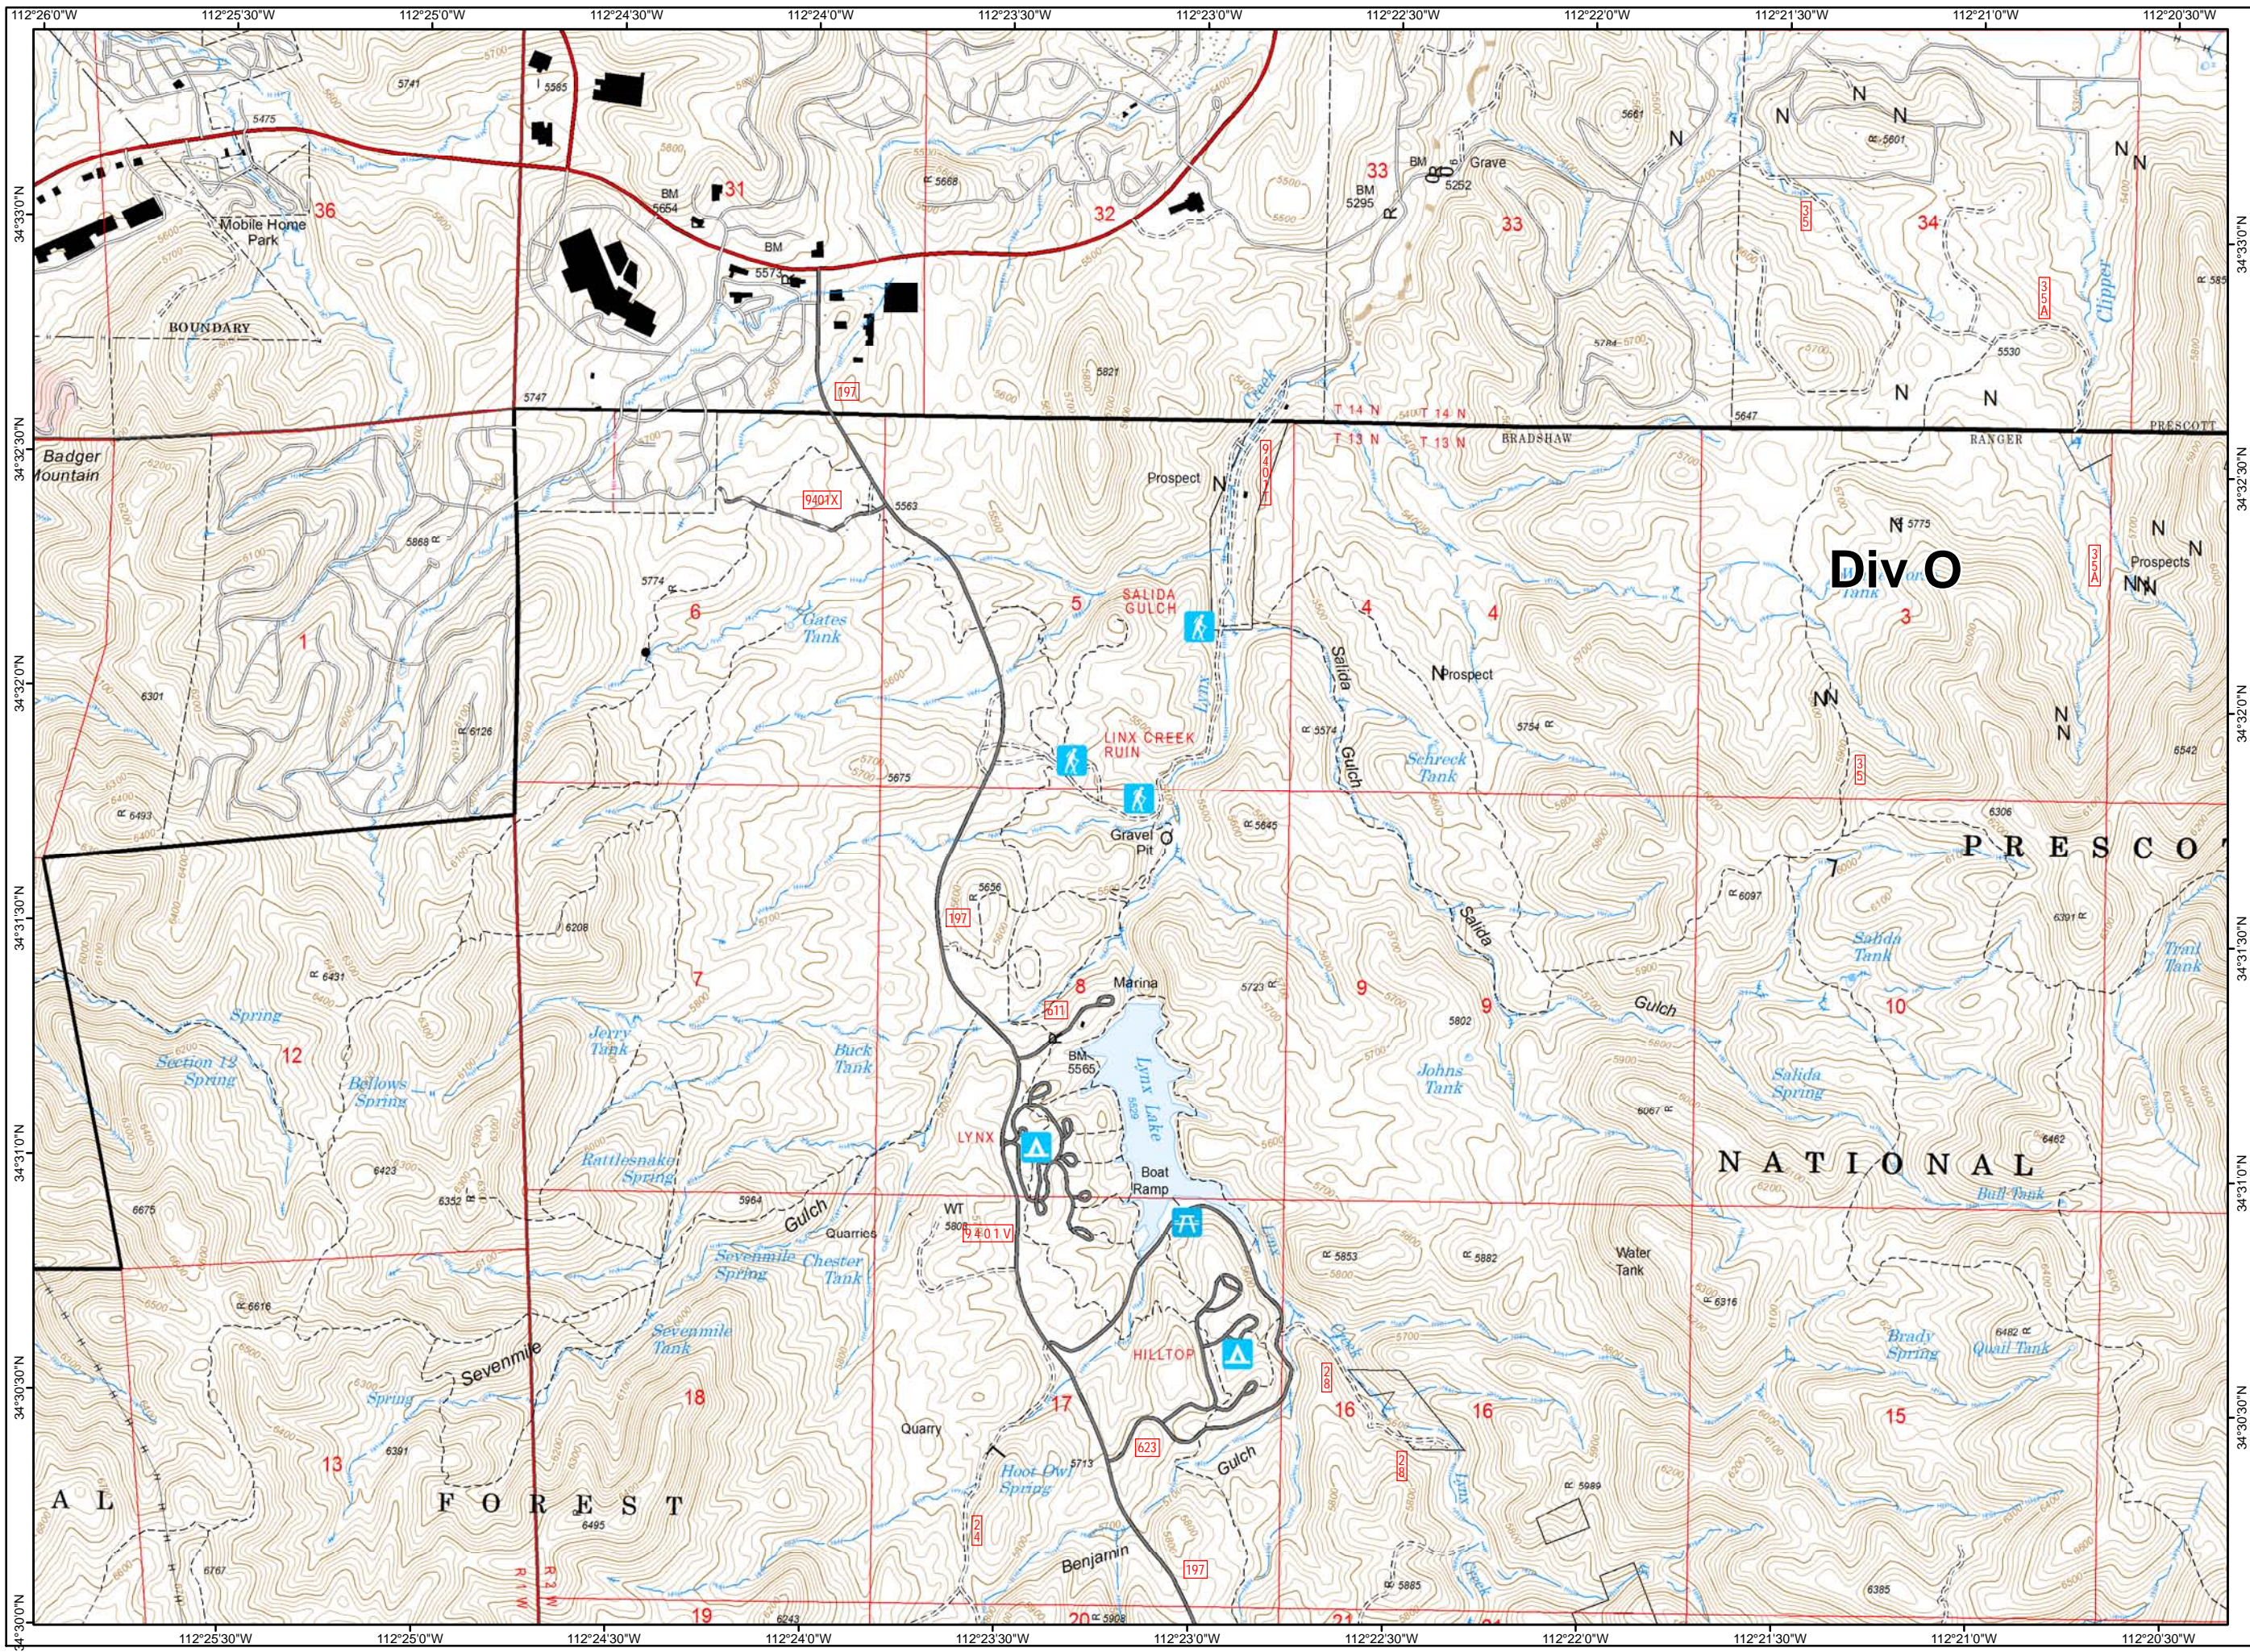

GOODWIN FIRE IAP MAP AZ-PNF-000904 JULY 3, 2017