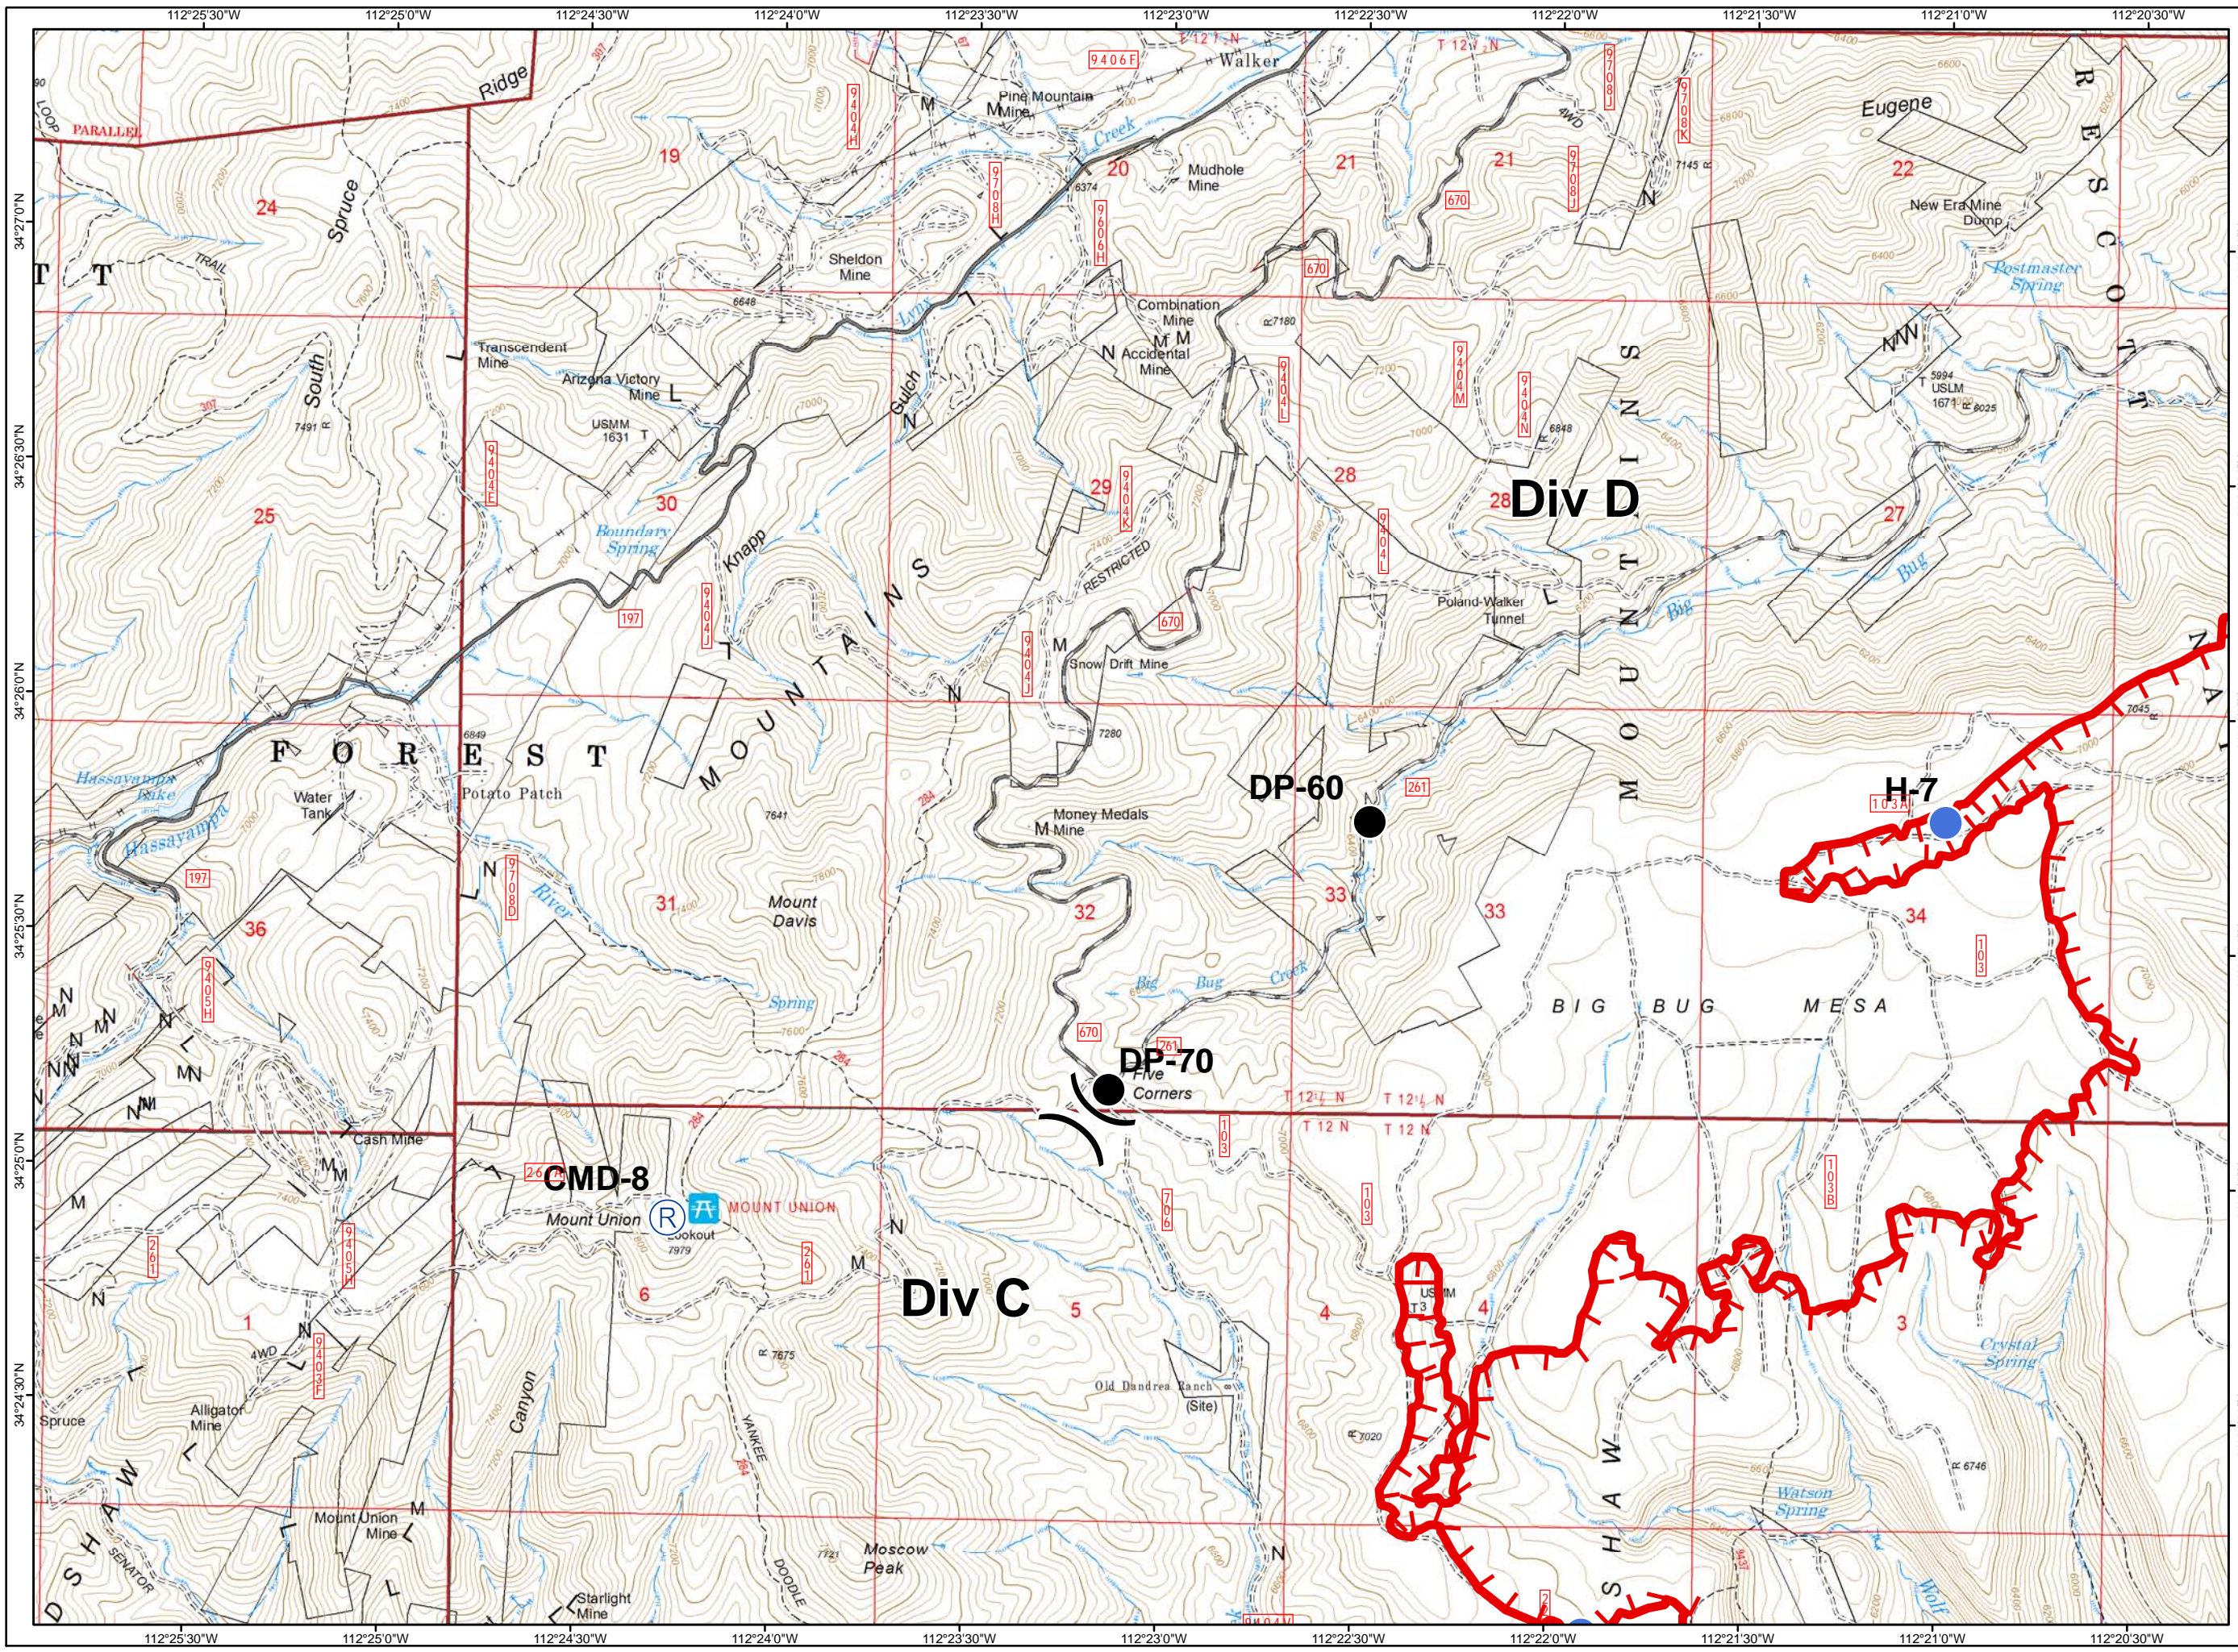

-  Division
-  Drop Point
-  ICP
-  RAWS
-  Water Source
-  Completed Dozer Line

GOODWIN FIRE IAP MAP AZ-PNF-000904 JULY 3, 2017

- Drop Point
- Ⓡ Repeater

Div O

**GOODWIN FIRE
IAP MAP
AZ-PNF-000904
JULY 3, 2017**

- Division
- Branch
- Drop Point
- Helispot
- RAWS
- Safety Zone
- Water Source
- Uncontrolled Fire Edge
- Completed Dozer Line
- Completed Line

GOODWIN FIRE IAP MAP AZ-PNF-000904 JULY 3, 2017

GOODWIN FIRE IAP MAP AZ-PNF-000904 JULY 3, 2017

-  Division
-  Drop Point
-  Helispot
-  Repeater
-  Uncontrolled Fire Edge

GOODWIN FIRE IAP MAP AZ-PNF-000904 JULY 3, 2017

- [[Branch
- Drop Point
- Helispot
- ⚠ Safety Zone
- Ⓜ Water Source
- ┌┐ Uncontrolled Fire Edge
- XXXXX Completed Dozer Line
- Completed Line

**GOODWIN FIRE
IAP MAP
AZ-PNF-000904
JULY 3, 2017**

- Division
- Drop Point
- Fire Origin
- Helispot
- Water Source
- Uncontrolled Fire Edge
- Completed Dozer Line
- Completed Line

GOODWIN FIRE IAP MAP AZ-PNF-000904 JULY 3, 2017