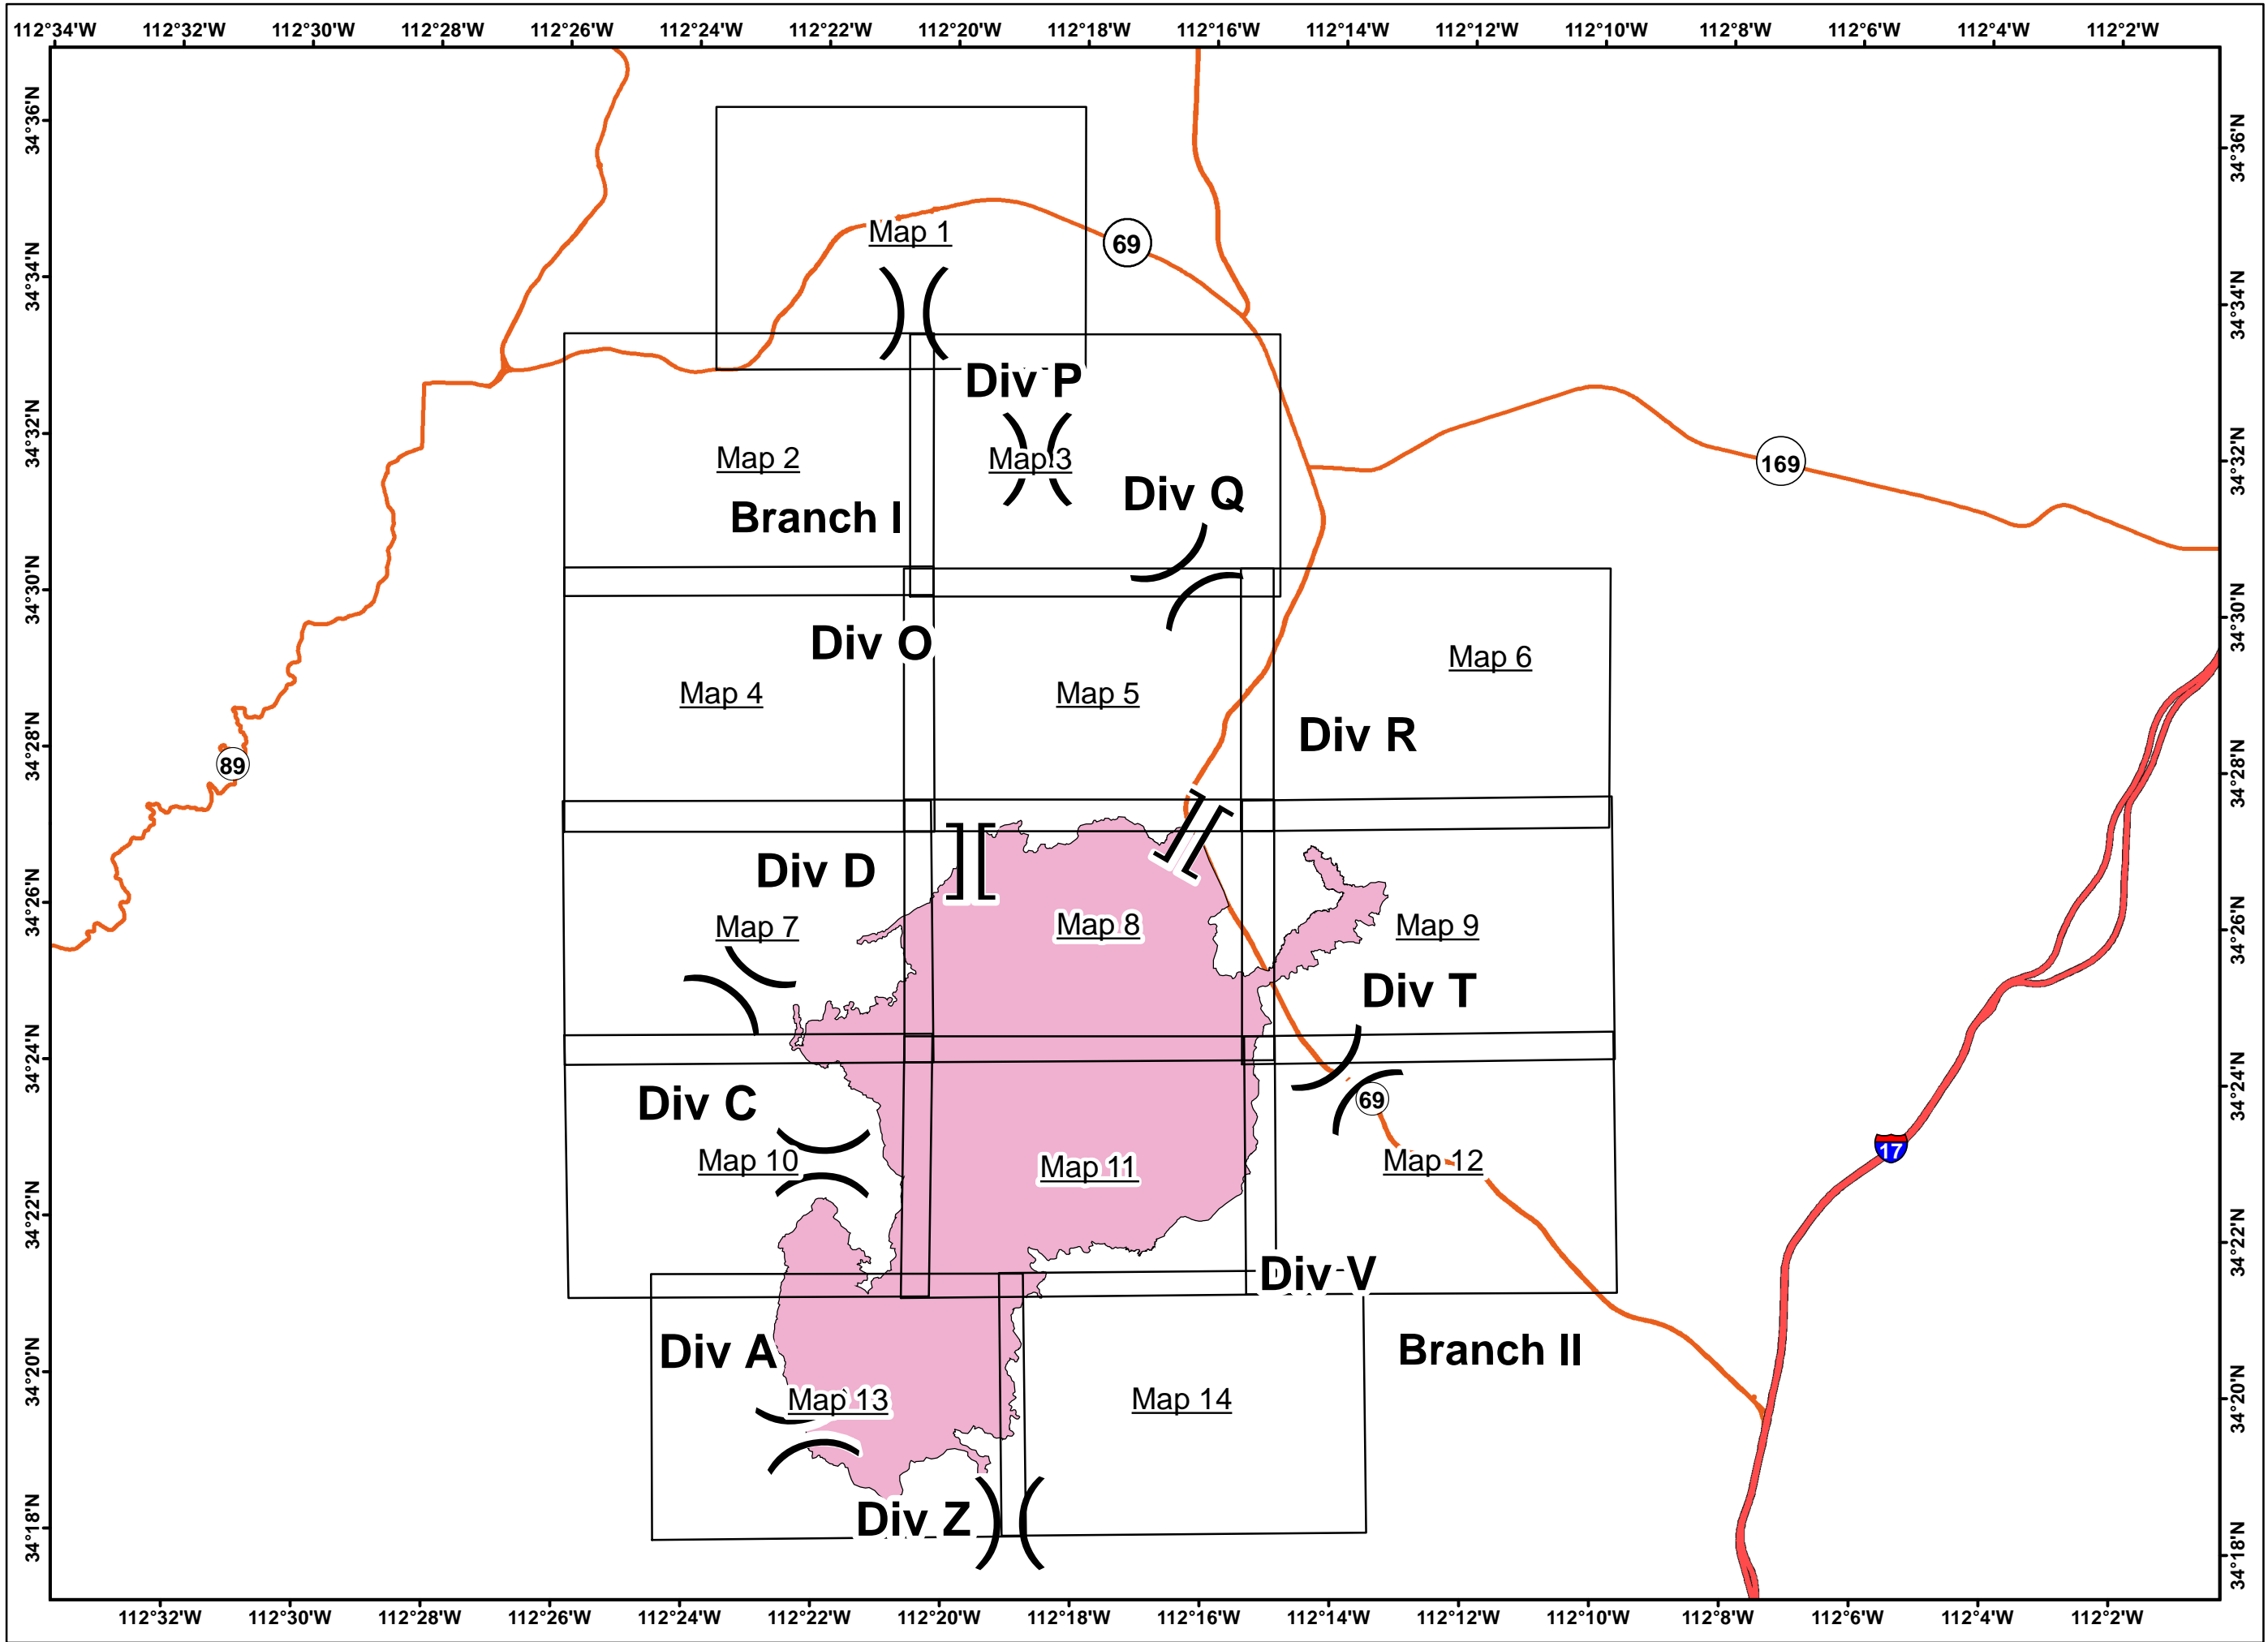

GOODWIN FIRE IAP MAP INDEX AZ-PNF-000904 JULY 3, 2017