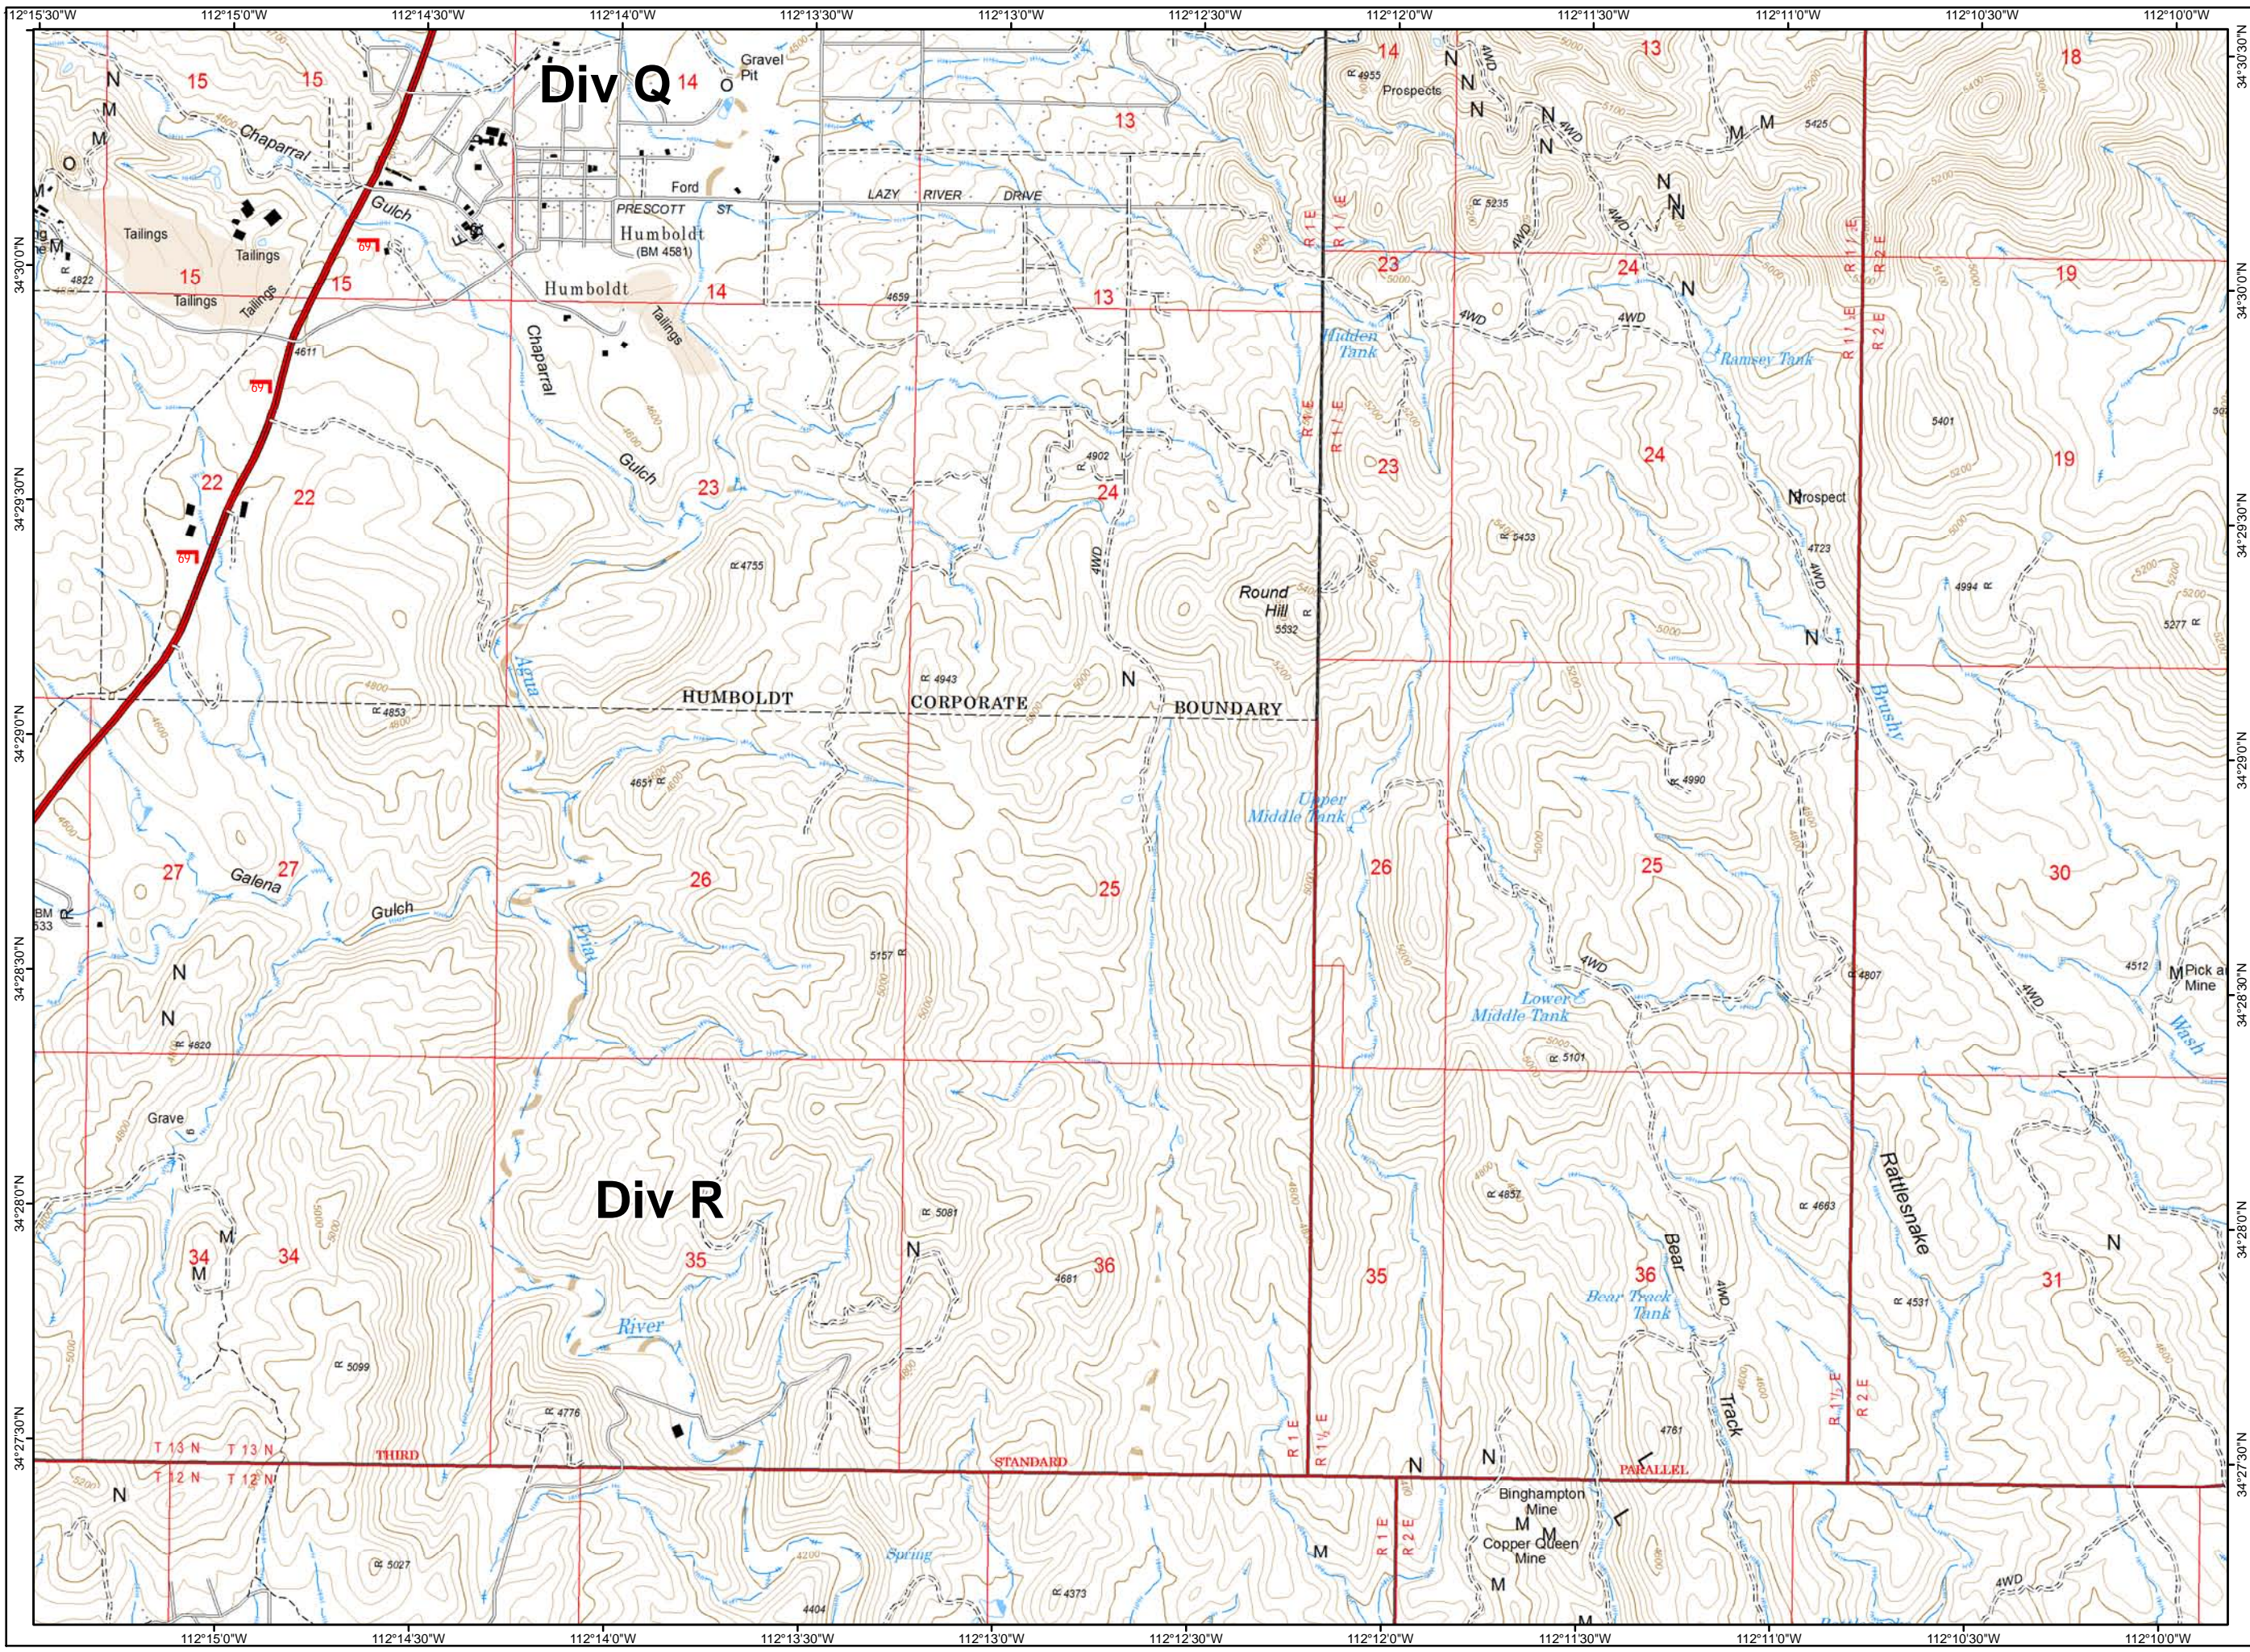

-  Division
-  Drop Point
-  ICP
-  RAWS
-  Water Source
-  Completed Dozer Line

GOODWIN FIRE IAP MAP AZ-PNF-000904 JULY 3, 2017

- Drop Point
- Ⓡ Repeater

Div O

**GOODWIN FIRE
IAP MAP
AZ-PNF-000904
JULY 3, 2017**

- Division
- Branch
- Drop Point
- Helispot
- RAWS
- Safety Zone
- Water Source
- Uncontrolled Fire Edge
- Completed Dozer Line
- Completed Line

GOODWIN FIRE IAP MAP AZ-PNF-000904 JULY 3, 2017

GOODWIN FIRE IAP MAP AZ-PNF-000904 JULY 3, 2017

-  Division
-  Drop Point
-  Helispot
-  Repeater
-  Uncontrolled Fire Edge

GOODWIN FIRE IAP MAP AZ-PNF-000904 JULY 3, 2017

- [[Branch
- Drop Point
- Helispot
- ⚠ Safety Zone
- Ⓜ Water Source
- ┌┐ Uncontrolled Fire Edge
- XXXXX Completed Dozer Line
- Completed Line

**GOODWIN FIRE
IAP MAP
AZ-PNF-000904
JULY 3, 2017**

- Division
- Drop Point
- Fire Origin
- Helispot
- Water Source
- Uncontrolled Fire Edge
- Completed Dozer Line
- Completed Line

GOODWIN FIRE IAP MAP AZ-PNF-000904 JULY 3, 2017