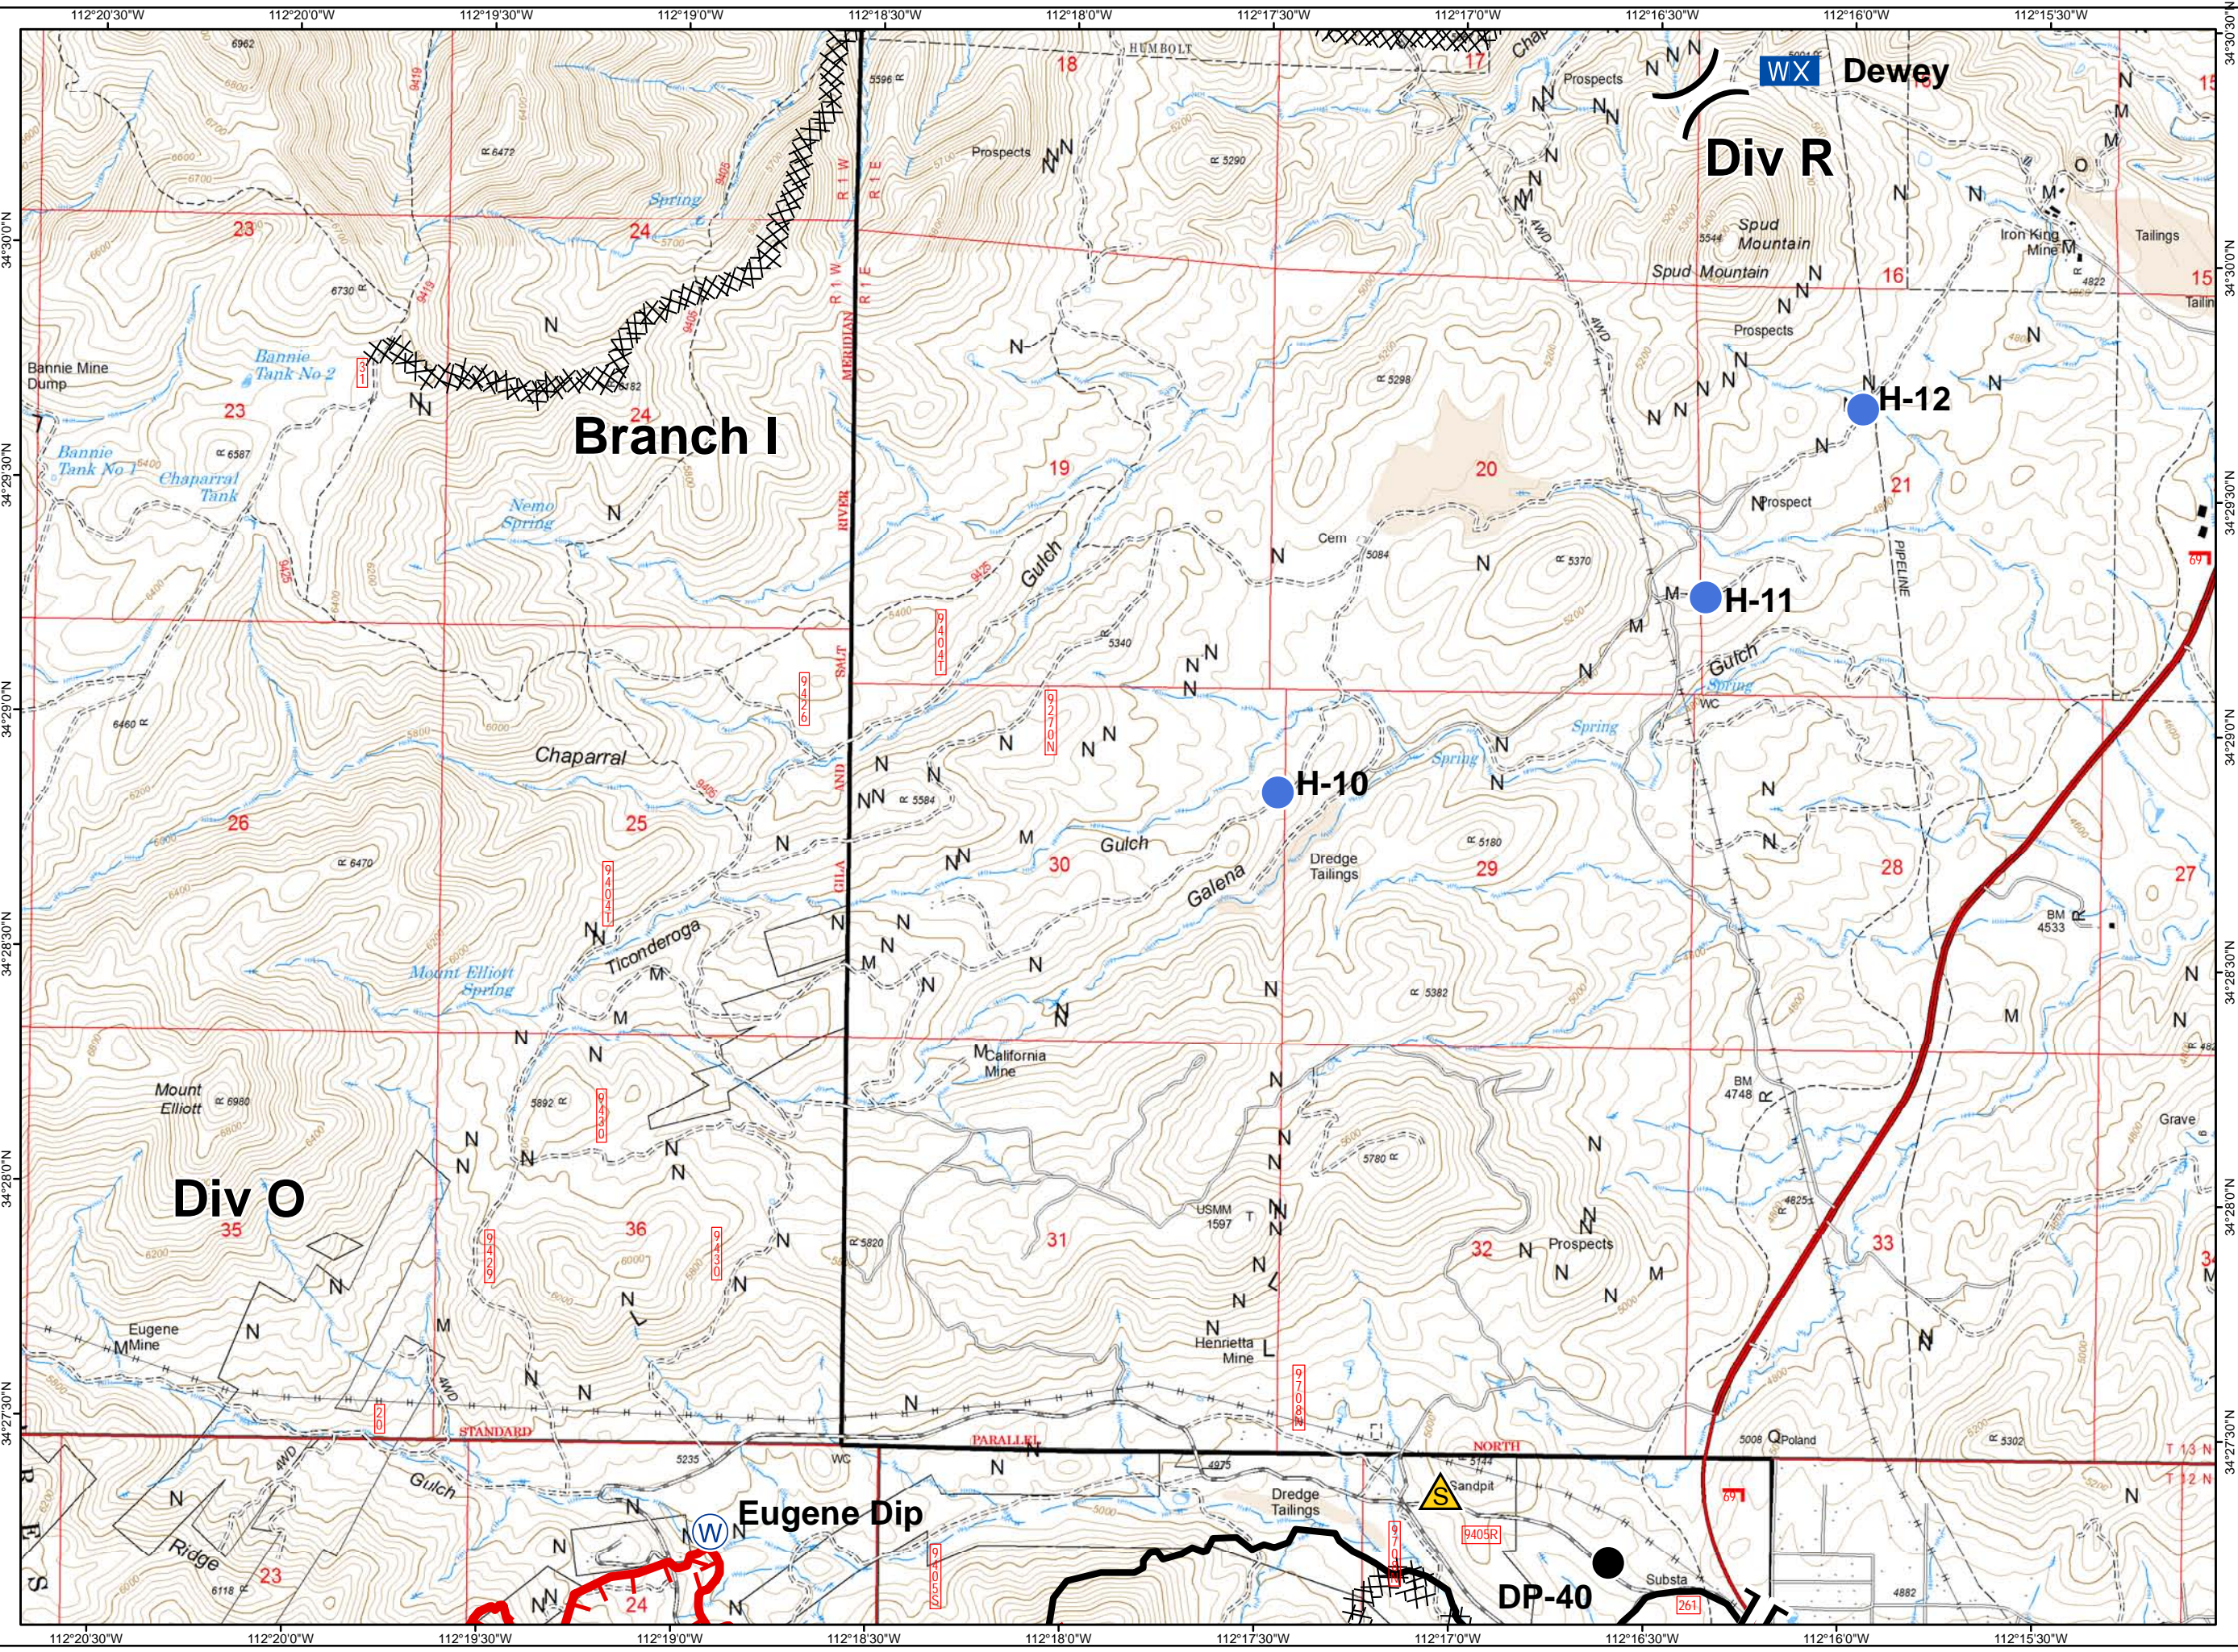

-  Division
-  Drop Point
-  ICP
-  RAWS
-  Water Source
-  Completed Dozer Line

GOODWIN FIRE IAP MAP AZ-PNF-000904 JULY 3, 2017

- Drop Point
- Ⓡ Repeater

Div O

**GOODWIN FIRE
IAP MAP
AZ-PNF-000904
JULY 3, 2017**

- Division
- Branch
- Drop Point
- Helispot
- RAWS
- Safety Zone
- Water Source
- Uncontrolled Fire Edge
- Completed Dozer Line
- Completed Line

GOODWIN FIRE IAP MAP AZ-PNF-000904 JULY 3, 2017

GOODWIN FIRE IAP MAP AZ-PNF-000904 JULY 3, 2017

-  Division
-  Drop Point
-  Helispot
-  Repeater
-  Uncontrolled Fire Edge

GOODWIN FIRE IAP MAP AZ-PNF-000904 JULY 3, 2017

- [[Branch
- Drop Point
- Helispot
- ⚠ Safety Zone
- Ⓜ Water Source
- ┌┐ Uncontrolled Fire Edge
- XXXXX Completed Dozer Line
- Completed Line

**GOODWIN FIRE
IAP MAP
AZ-PNF-000904
JULY 3, 2017**

- Division
- Drop Point
- Fire Origin
- Helispot
- Water Source
- Uncontrolled Fire Edge
- Completed Dozer Line
- Completed Line

GOODWIN FIRE IAP MAP AZ-PNF-000904 JULY 3, 2017