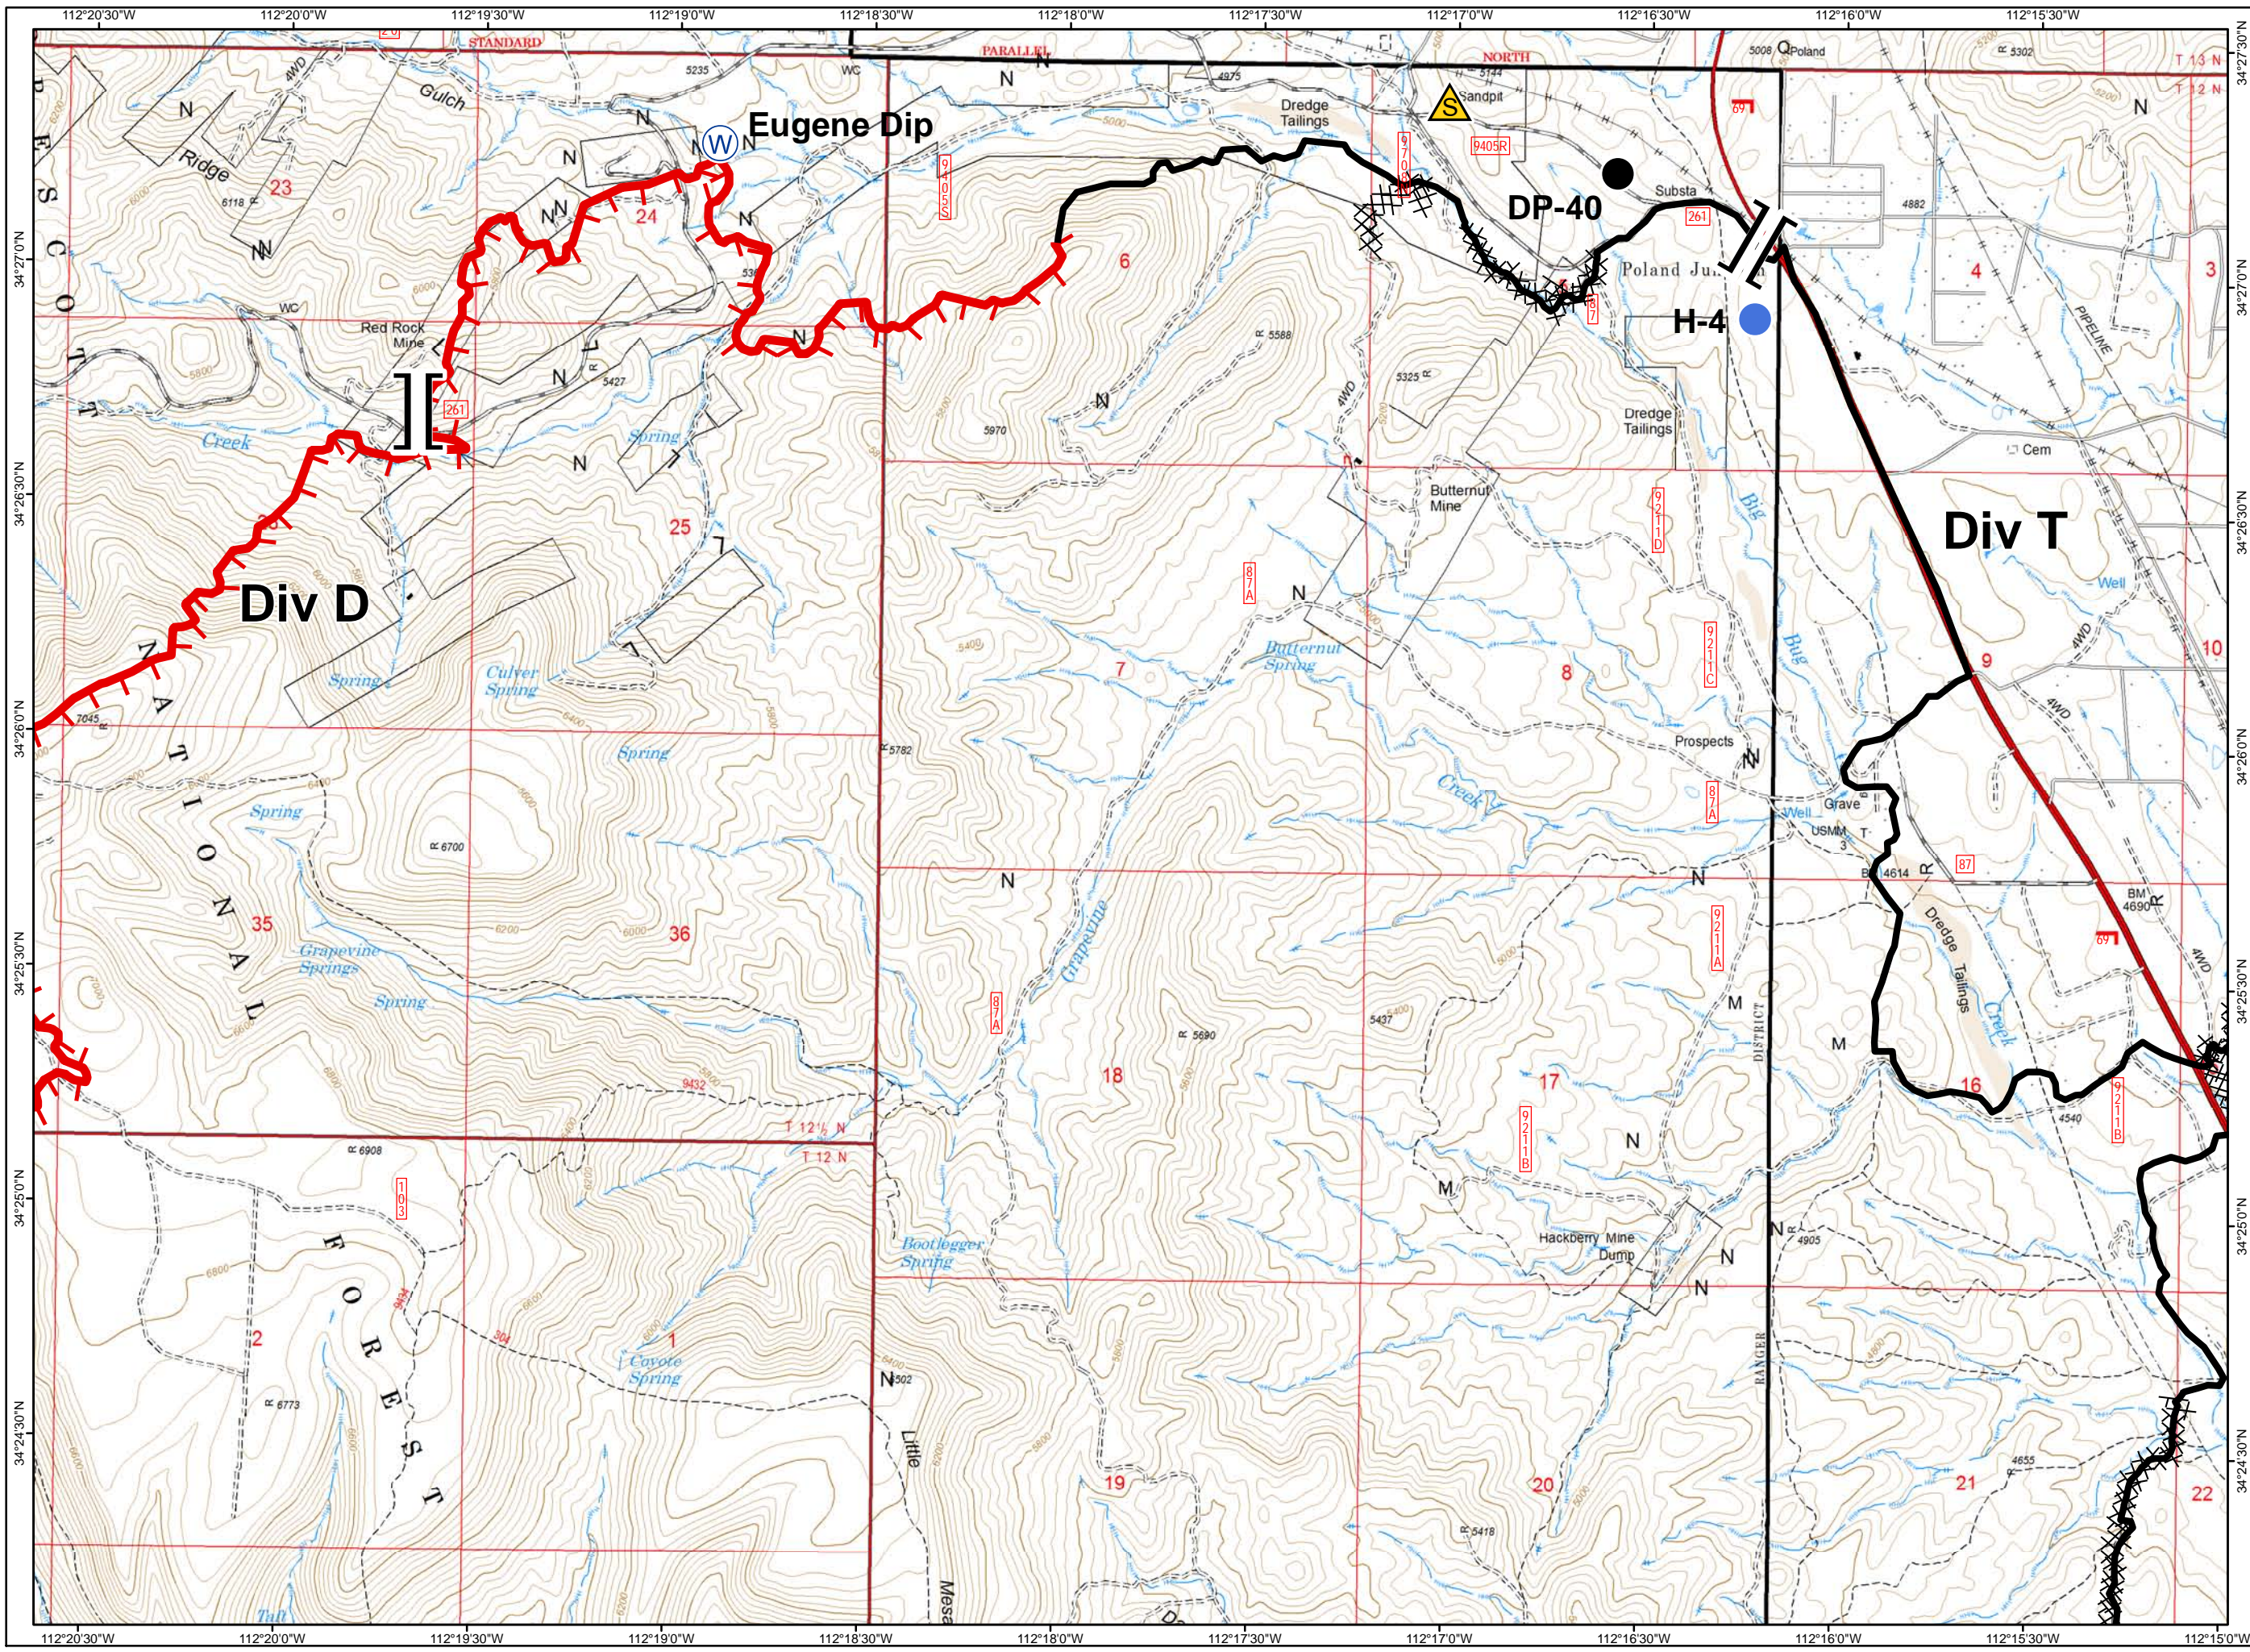

-  Division
-  Drop Point
-  ICP
-  RAWS
-  Water Source
-  Completed Dozer Line

GOODWIN FIRE IAP MAP AZ-PNF-000904 JULY 3, 2017

- Drop Point
- Ⓡ Repeater

Div O

**GOODWIN FIRE
IAP MAP
AZ-PNF-000904
JULY 3, 2017**

- Division
- Branch
- Drop Point
- Helispot
- RAWS
- Safety Zone
- Water Source
- Uncontrolled Fire Edge
- Completed Dozer Line
- Completed Line

GOODWIN FIRE IAP MAP AZ-PNF-000904 JULY 3, 2017

GOODWIN FIRE IAP MAP AZ-PNF-000904 JULY 3, 2017

-  Division
-  Drop Point
-  Helispot
-  Repeater
-  Uncontrolled Fire Edge

GOODWIN FIRE IAP MAP AZ-PNF-000904 JULY 3, 2017

- [[Branch
- Drop Point
- Helispot
- ⚠ Safety Zone
- Ⓜ Water Source
- ┌┐ Uncontrolled Fire Edge
- XXXXX Completed Dozer Line
- Completed Line

**GOODWIN FIRE
IAP MAP
AZ-PNF-000904
JULY 3, 2017**

- Division
- Drop Point
- Fire Origin
- Helispot
- Water Source
- Uncontrolled Fire Edge
- Completed Dozer Line
- Completed Line

GOODWIN FIRE IAP MAP AZ-PNF-000904 JULY 3, 2017