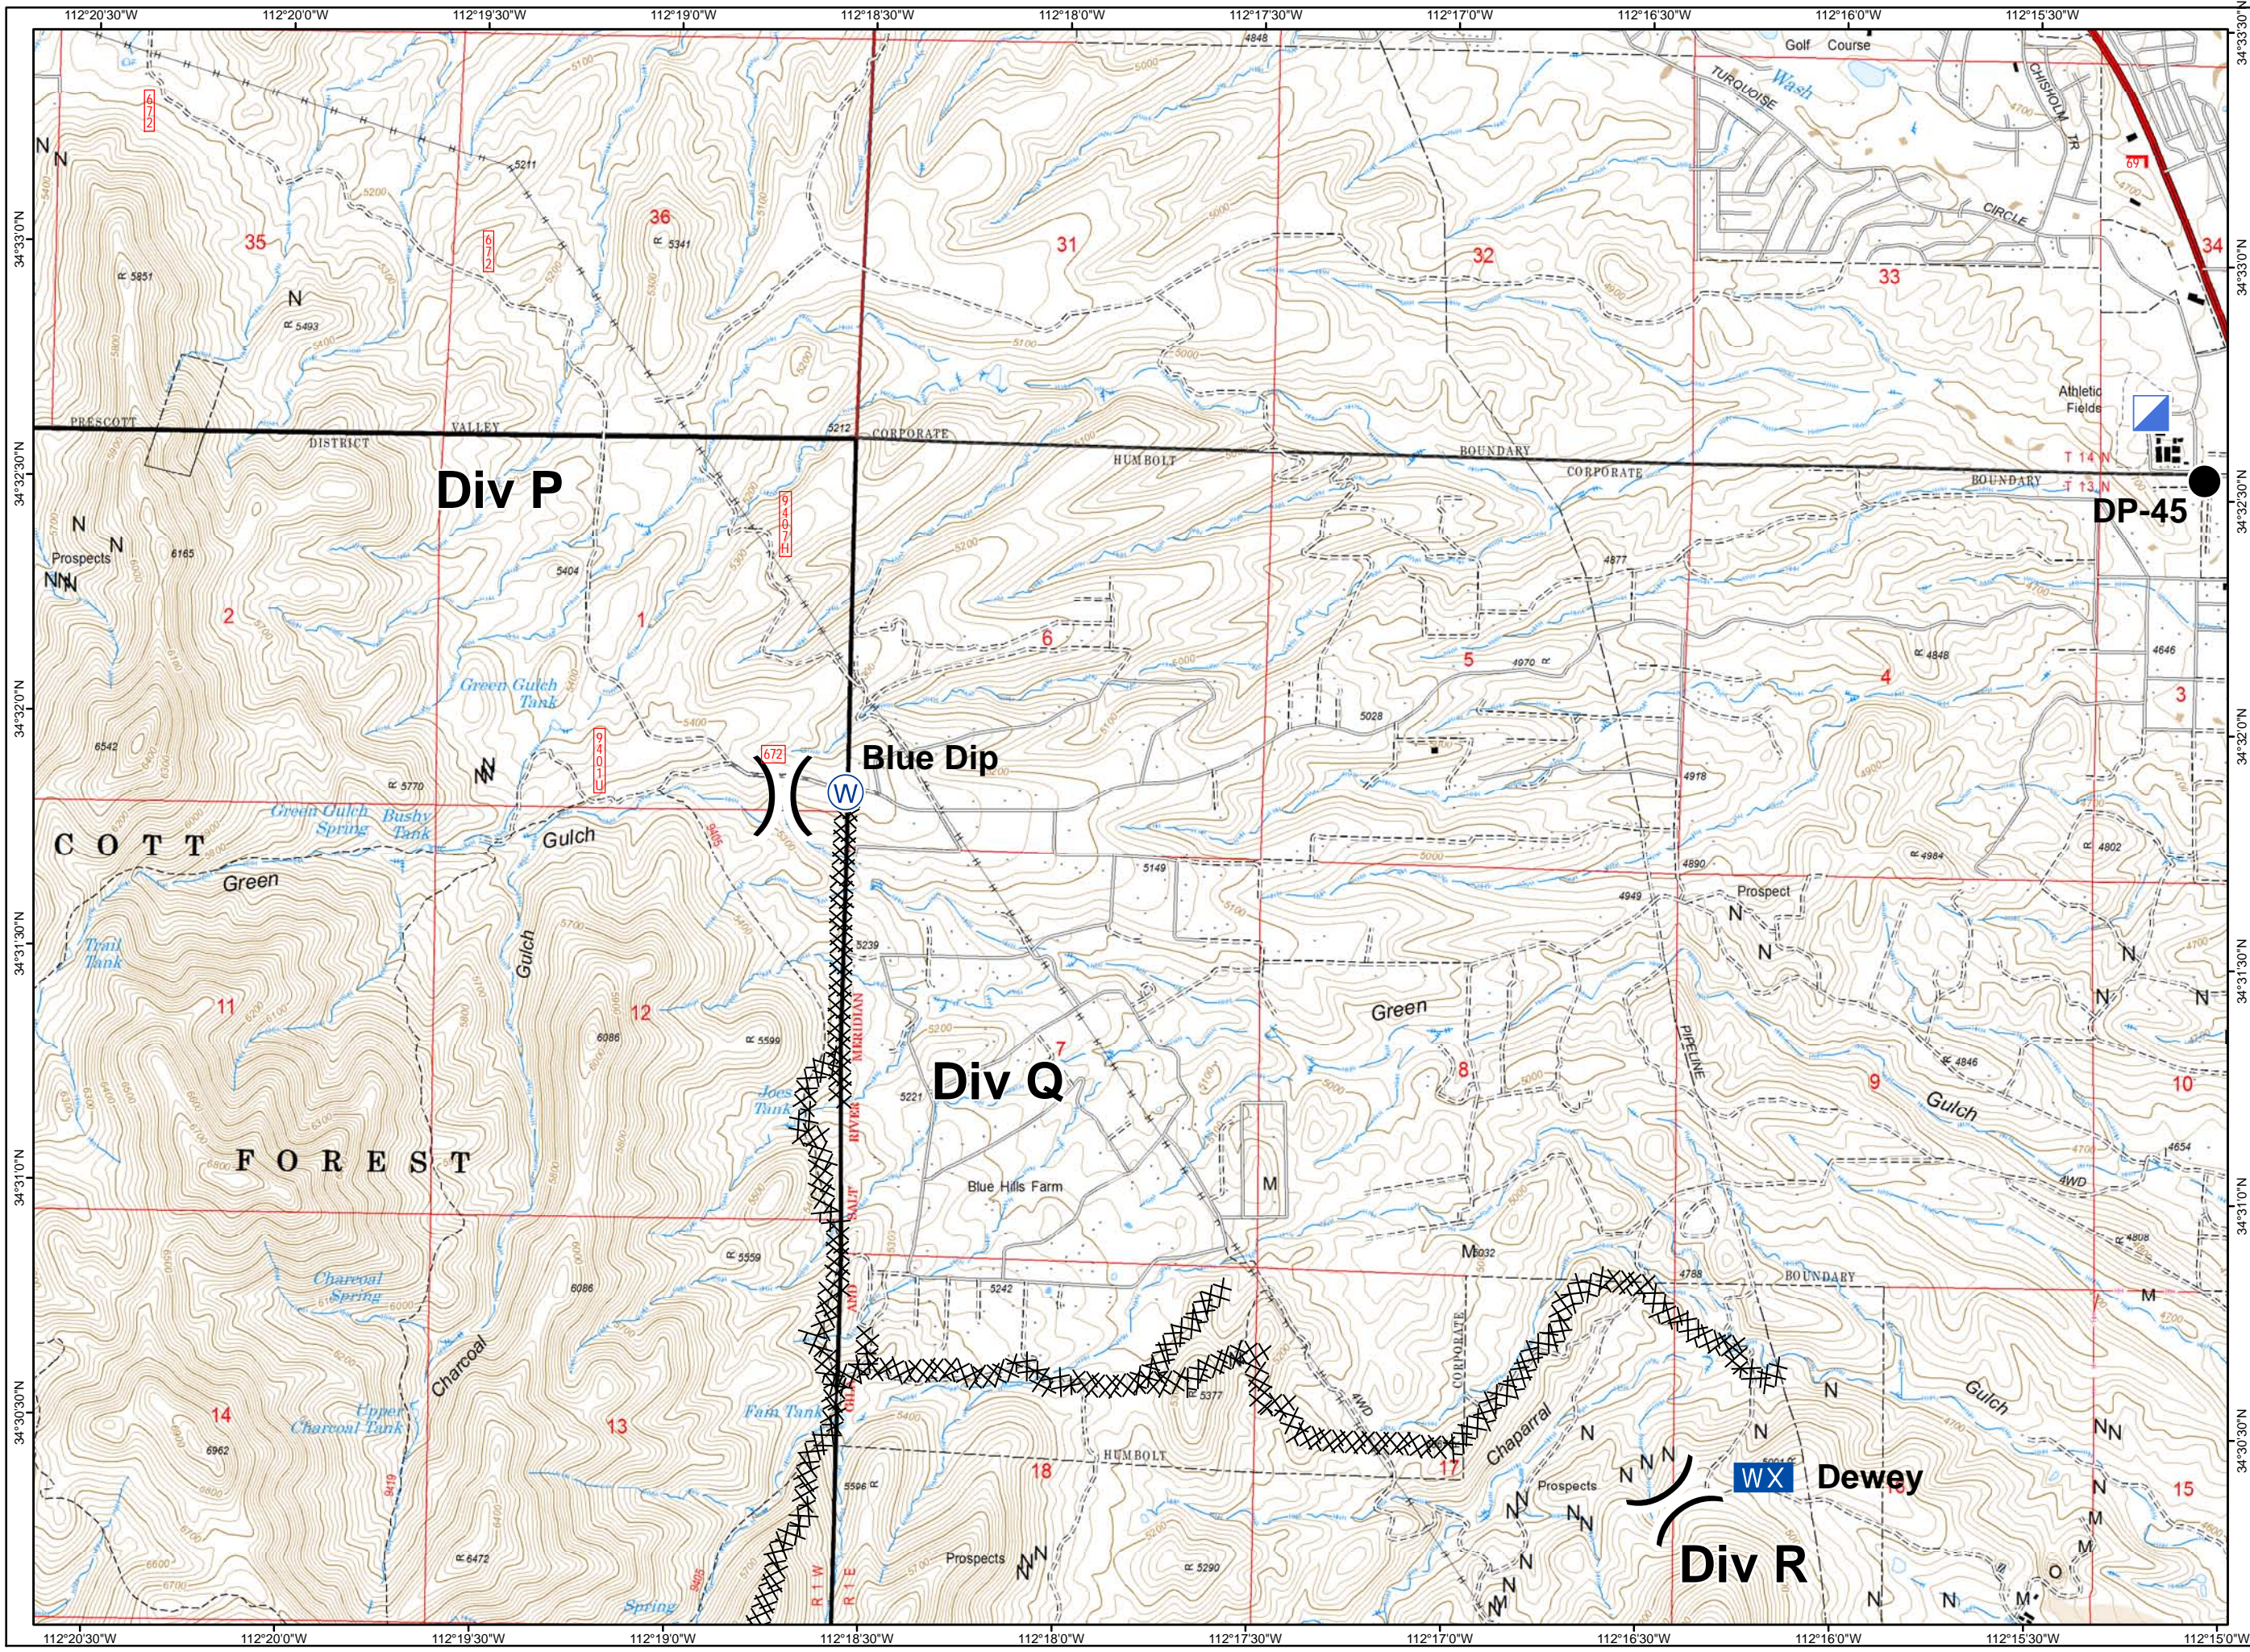

-  Division
-  Drop Point
-  ICP
-  RAWS
-  Water Source
-  Completed Dozer Line

GOODWIN FIRE IAP MAP AZ-PNF-000904 JULY 3, 2017

- Drop Point
- Ⓡ Repeater

Div O

**GOODWIN FIRE
IAP MAP
AZ-PNF-000904
JULY 3, 2017**

- Division
- Branch
- Drop Point
- Helispot
- RAWS
- Safety Zone
- Water Source
- Uncontrolled Fire Edge
- Completed Dozer Line
- Completed Line

GOODWIN FIRE IAP MAP AZ-PNF-000904 JULY 3, 2017

GOODWIN FIRE IAP MAP AZ-PNF-000904 JULY 3, 2017

-  Division
-  Drop Point
-  Helispot
-  Repeater
-  Uncontrolled Fire Edge

GOODWIN FIRE IAP MAP AZ-PNF-000904 JULY 3, 2017

- [[Branch
- Drop Point
- Helispot
- ⚠ Safety Zone
- Ⓜ Water Source
- ┌┐ Uncontrolled Fire Edge
- XXXXX Completed Dozer Line
- Completed Line

**GOODWIN FIRE
IAP MAP
AZ-PNF-000904
JULY 3, 2017**

- Division
- Drop Point
- Fire Origin
- Helispot
- Water Source
- Uncontrolled Fire Edge
- Completed Dozer Line
- Completed Line

GOODWIN FIRE IAP MAP AZ-PNF-000904 JULY 3, 2017