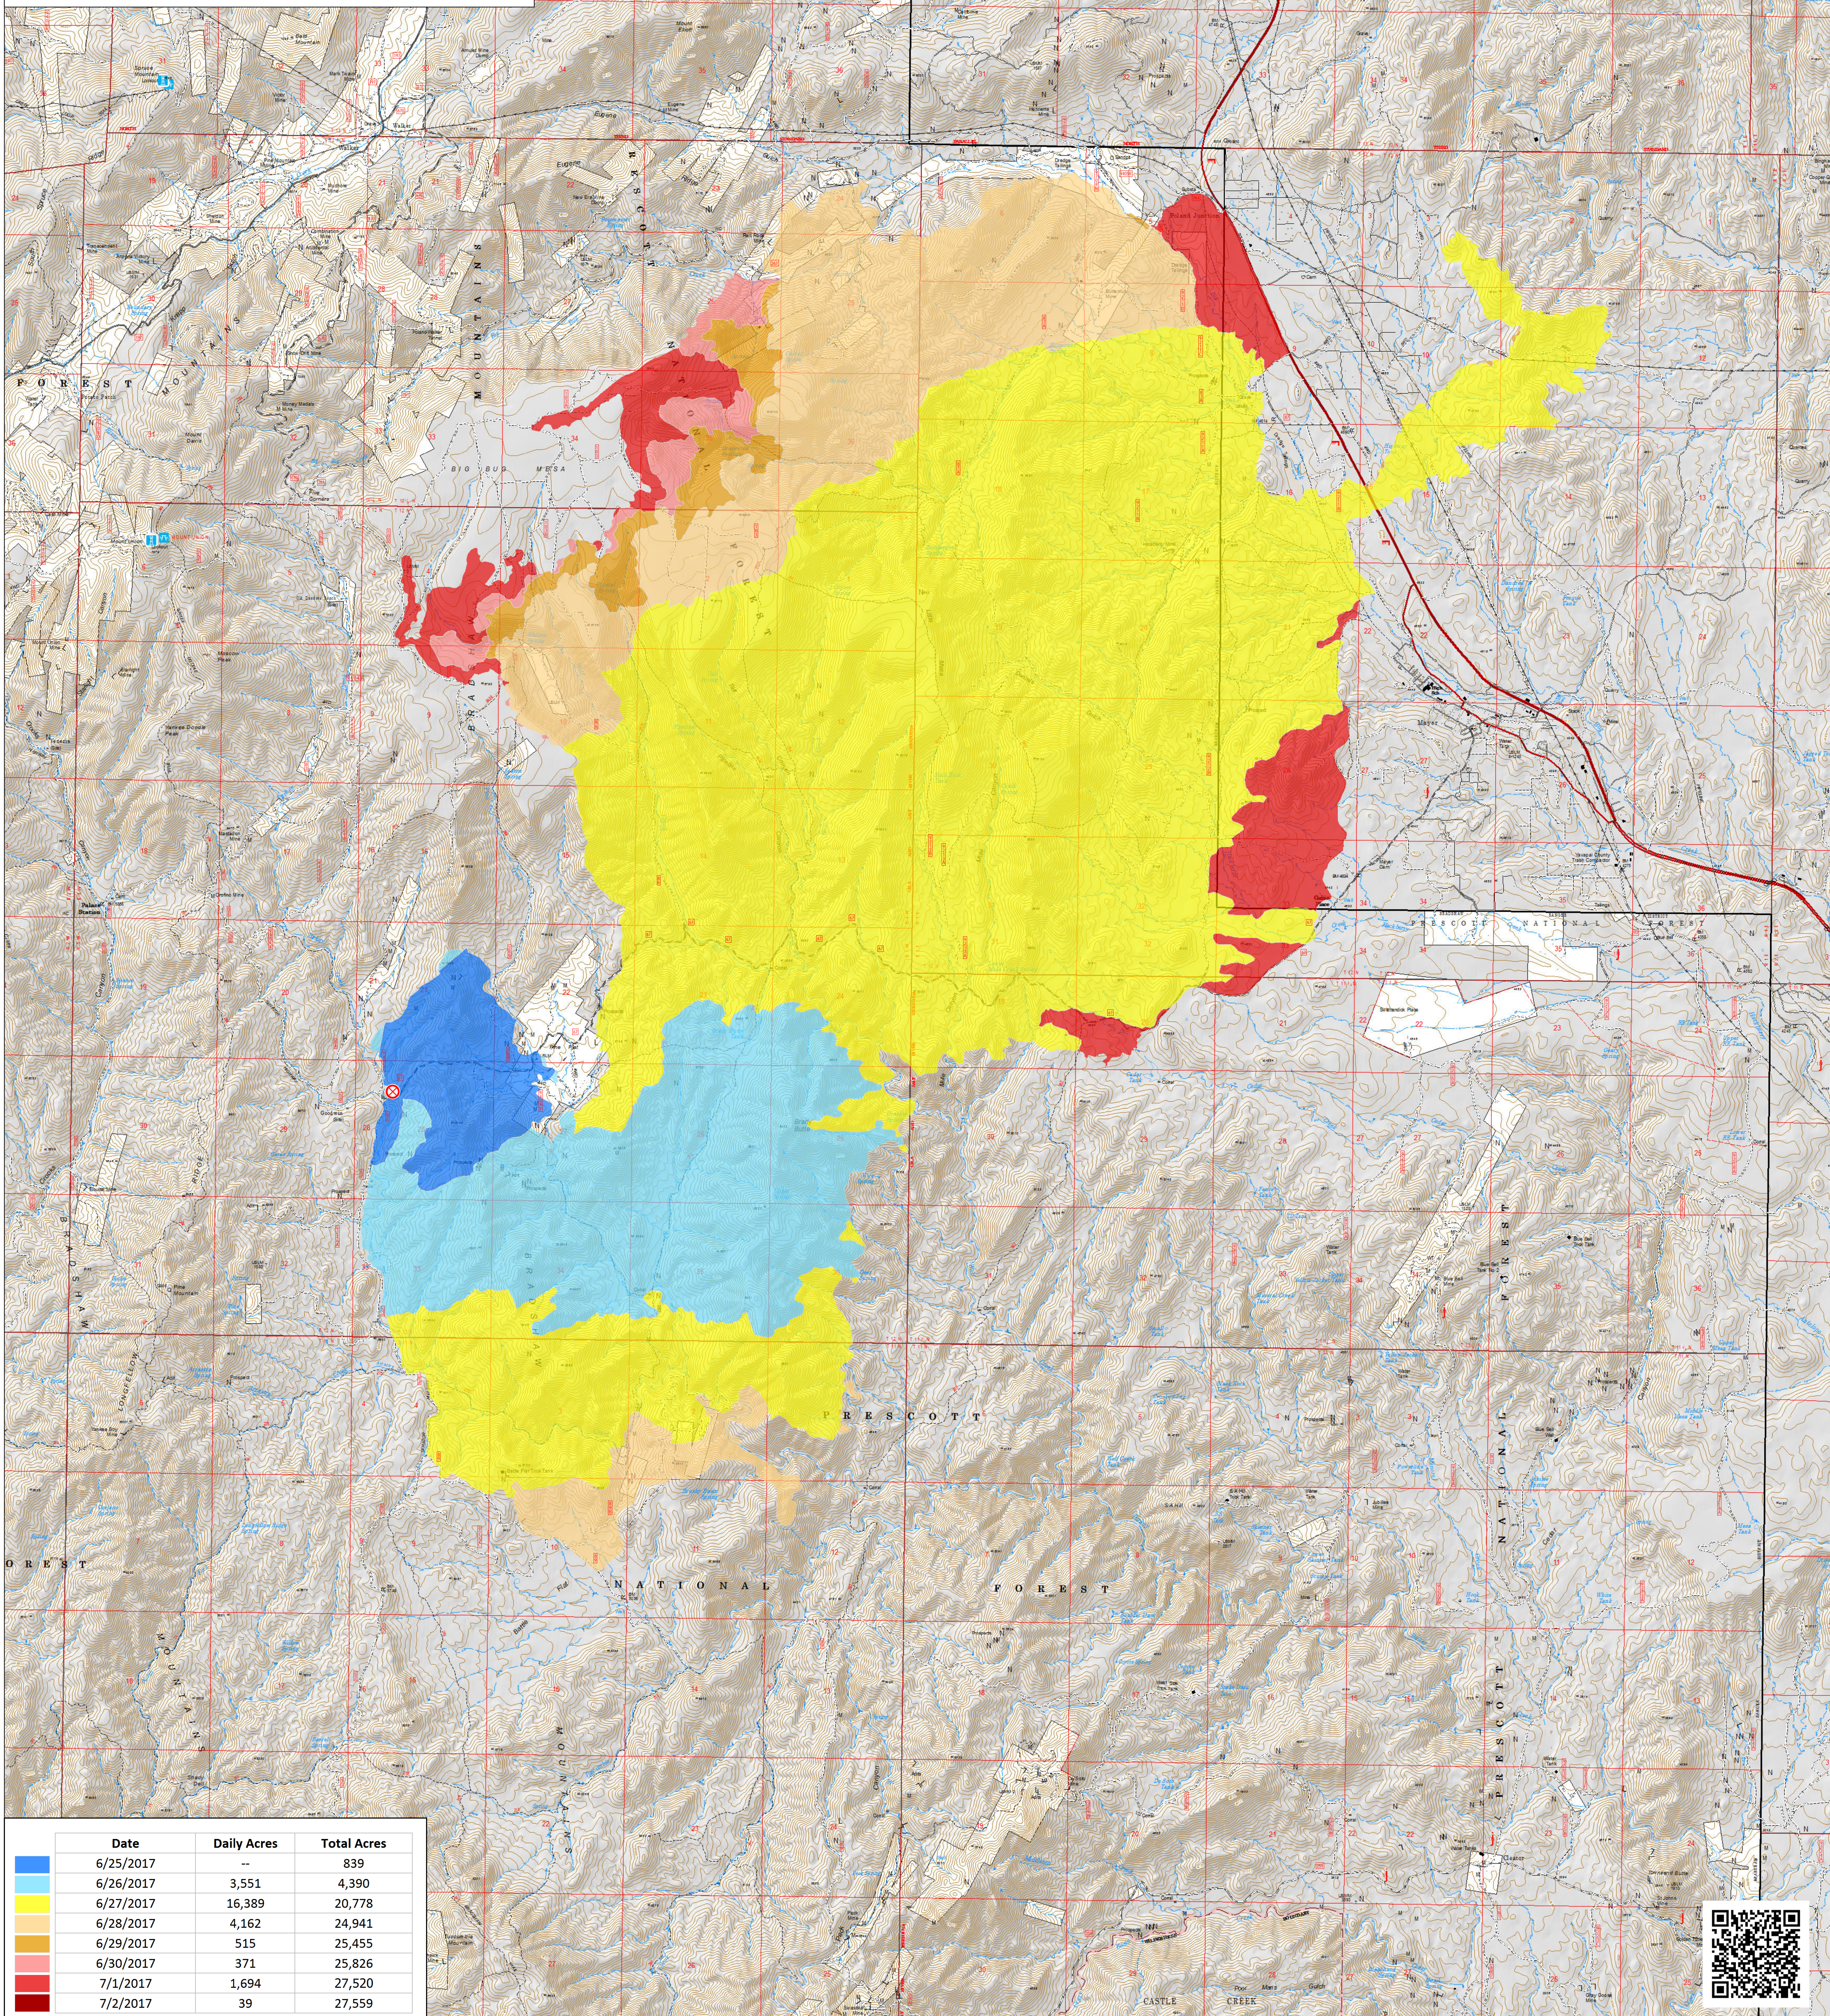

# GOODWIN FIRE PROGRESSION MAP AZ-PNF-904 7/2/2017

27,541 ACRES

1:24,000

MILES

Date	Daily Acres	Total Acres
6/25/2017	--	839
6/26/2017	3,551	4,390
6/27/2017	16,389	20,778
6/28/2017	4,162	24,941
6/29/2017	515	25,455
6/30/2017	371	25,826
7/1/2017	1,694	27,520
7/2/2017	39	27,559