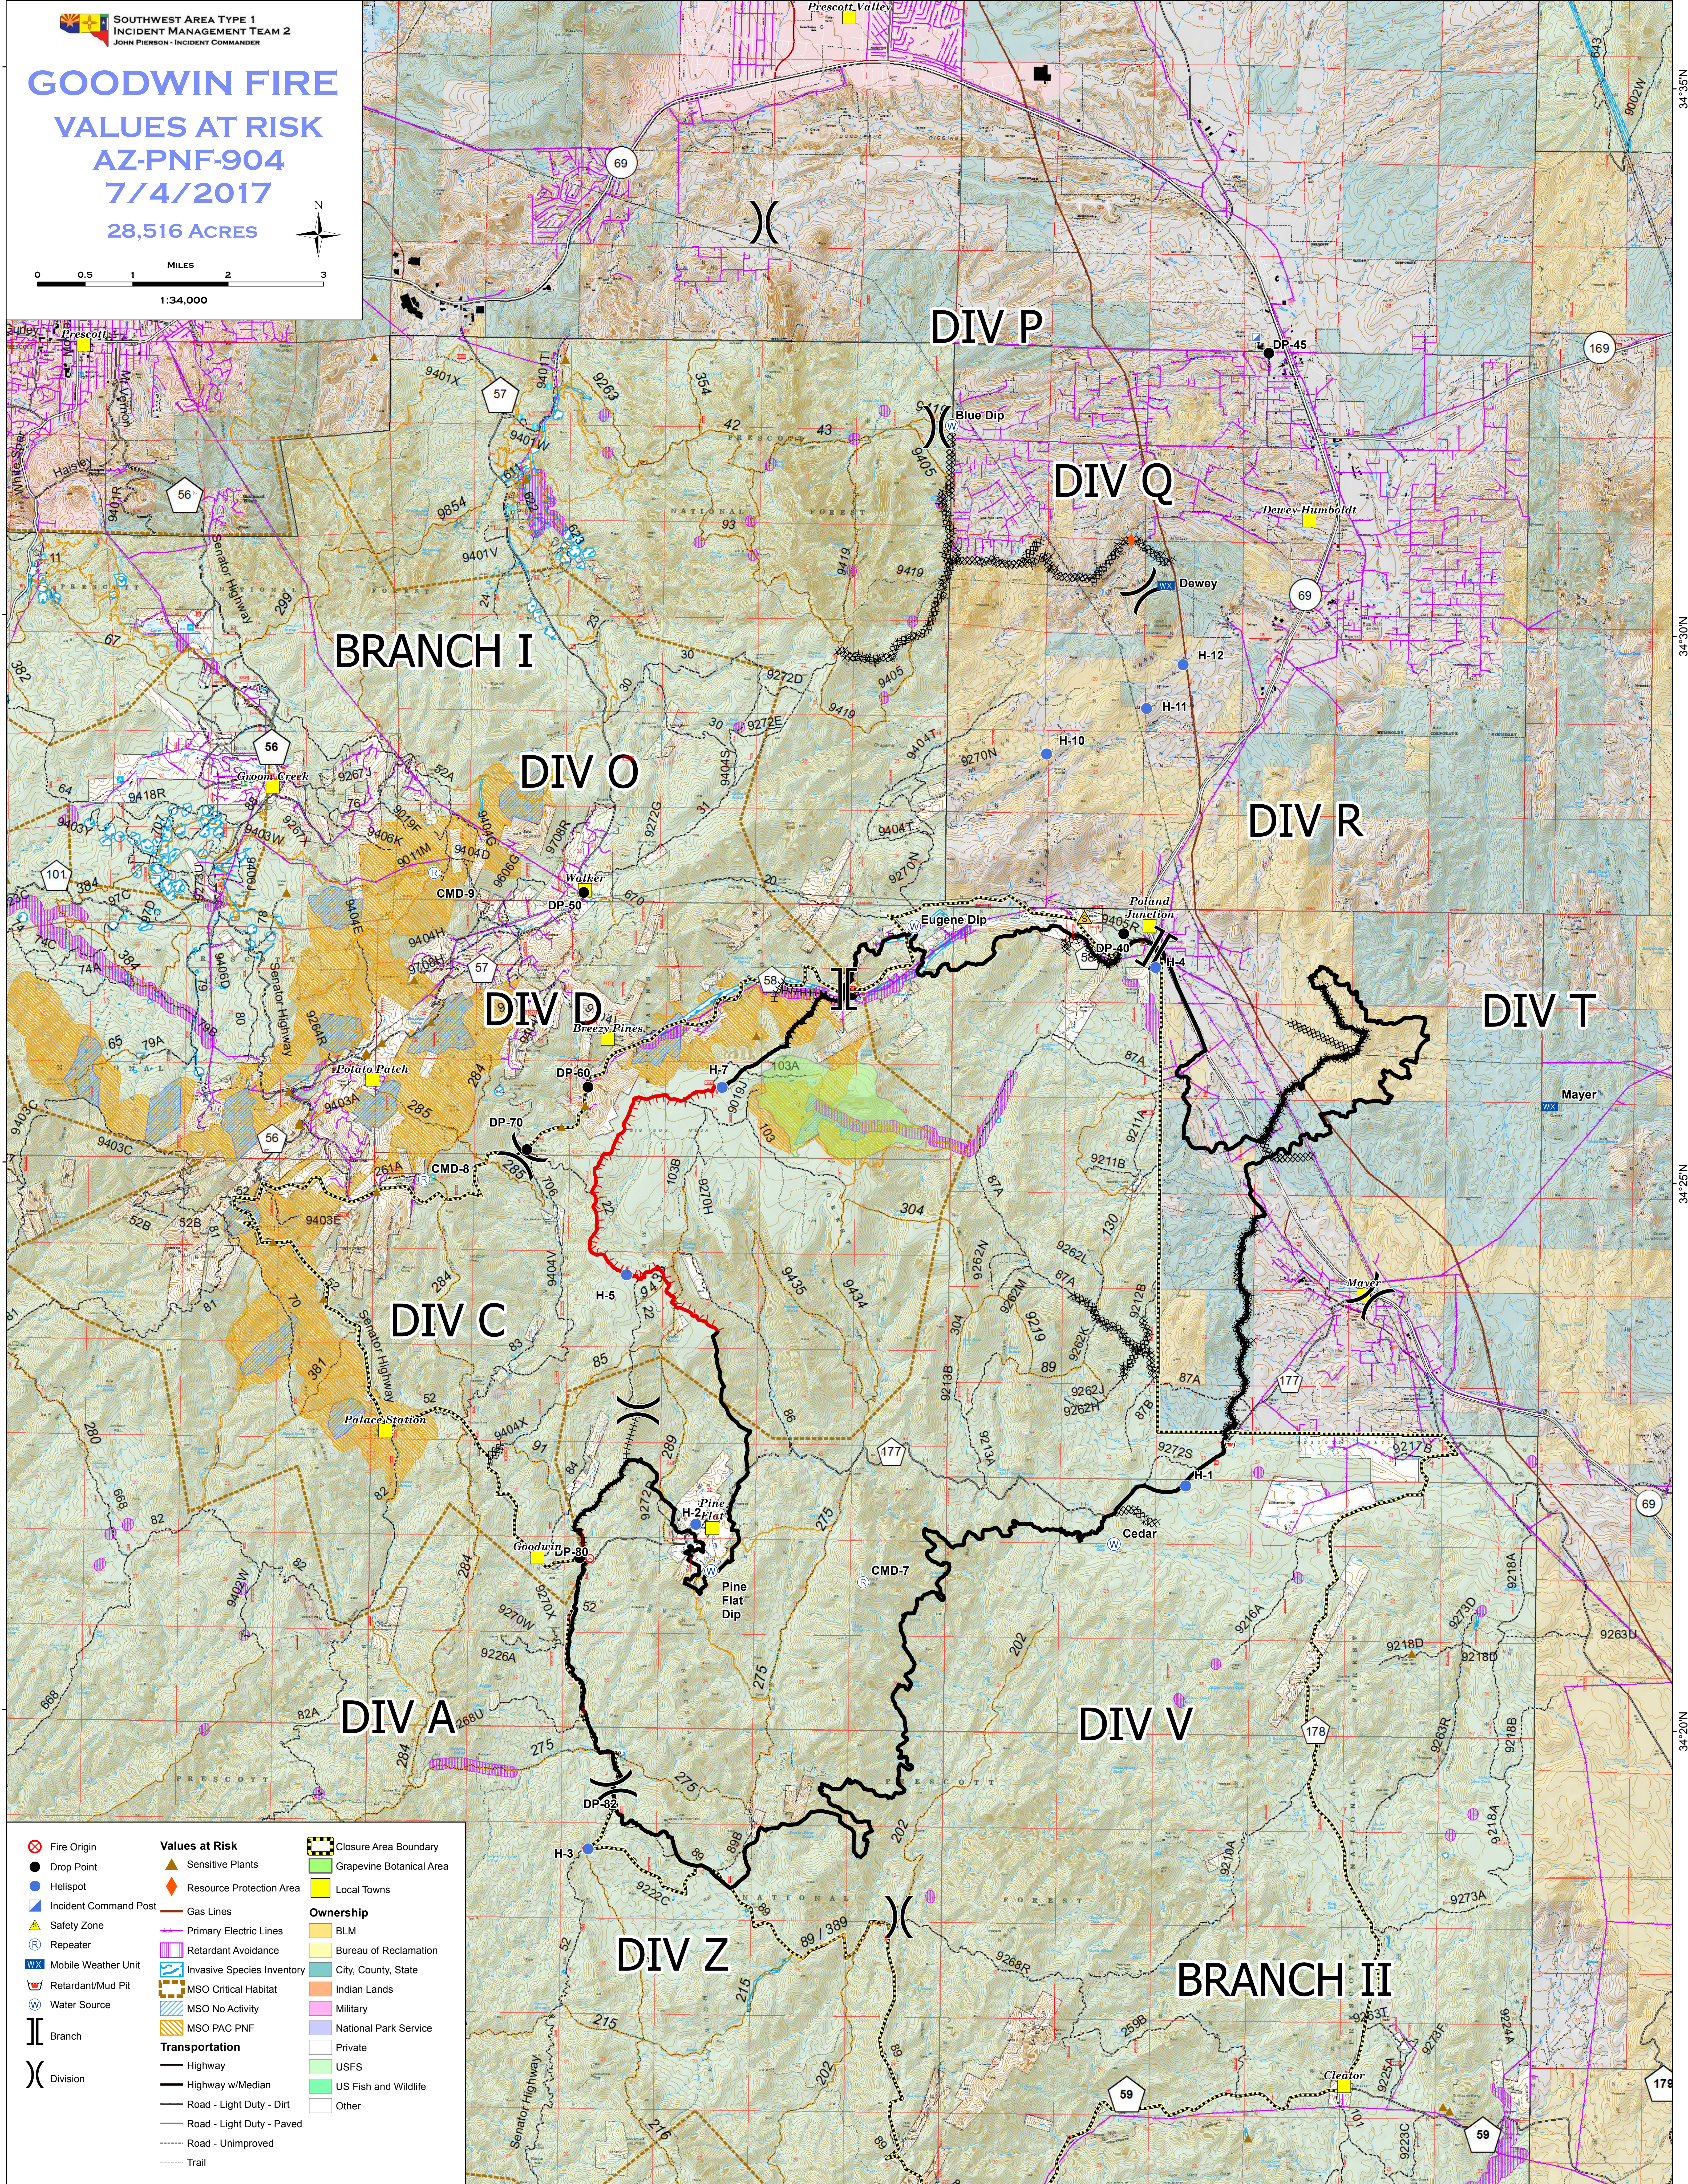

GOODWIN FIRE

VALUES AT RISK

AZ-PNF-904

7/4/2017

28,516 ACRES

Fire Origin	Values at Risk	Closure Area Boundary
Drop Point	Sensitive Plants	Grapevine Botanical Area
Helispot	Resource Protection Area	Local Towns
Incident Command Post	Gas Lines	Ownership
Safety Zone	Primary Electric Lines	BLM
Repeater	Retardant Avoidance	Bureau of Reclamation
Mobile Weather Unit	Invasive Species Inventory	City, County, State
Retardant/Mud Pit	MSO Critical Habitat	Indian Lands
Water Source	MSO No Activity	Military
Branch	MSO PAC PNF	National Park Service
Division	Transportation	USFS
	Highway	US Fish and Wildlife
	Highway w/Median	Other
	Road - Light Duty - Dirt	
	Road - Light Duty - Paved	
	Road - Unimproved	
	Trail	