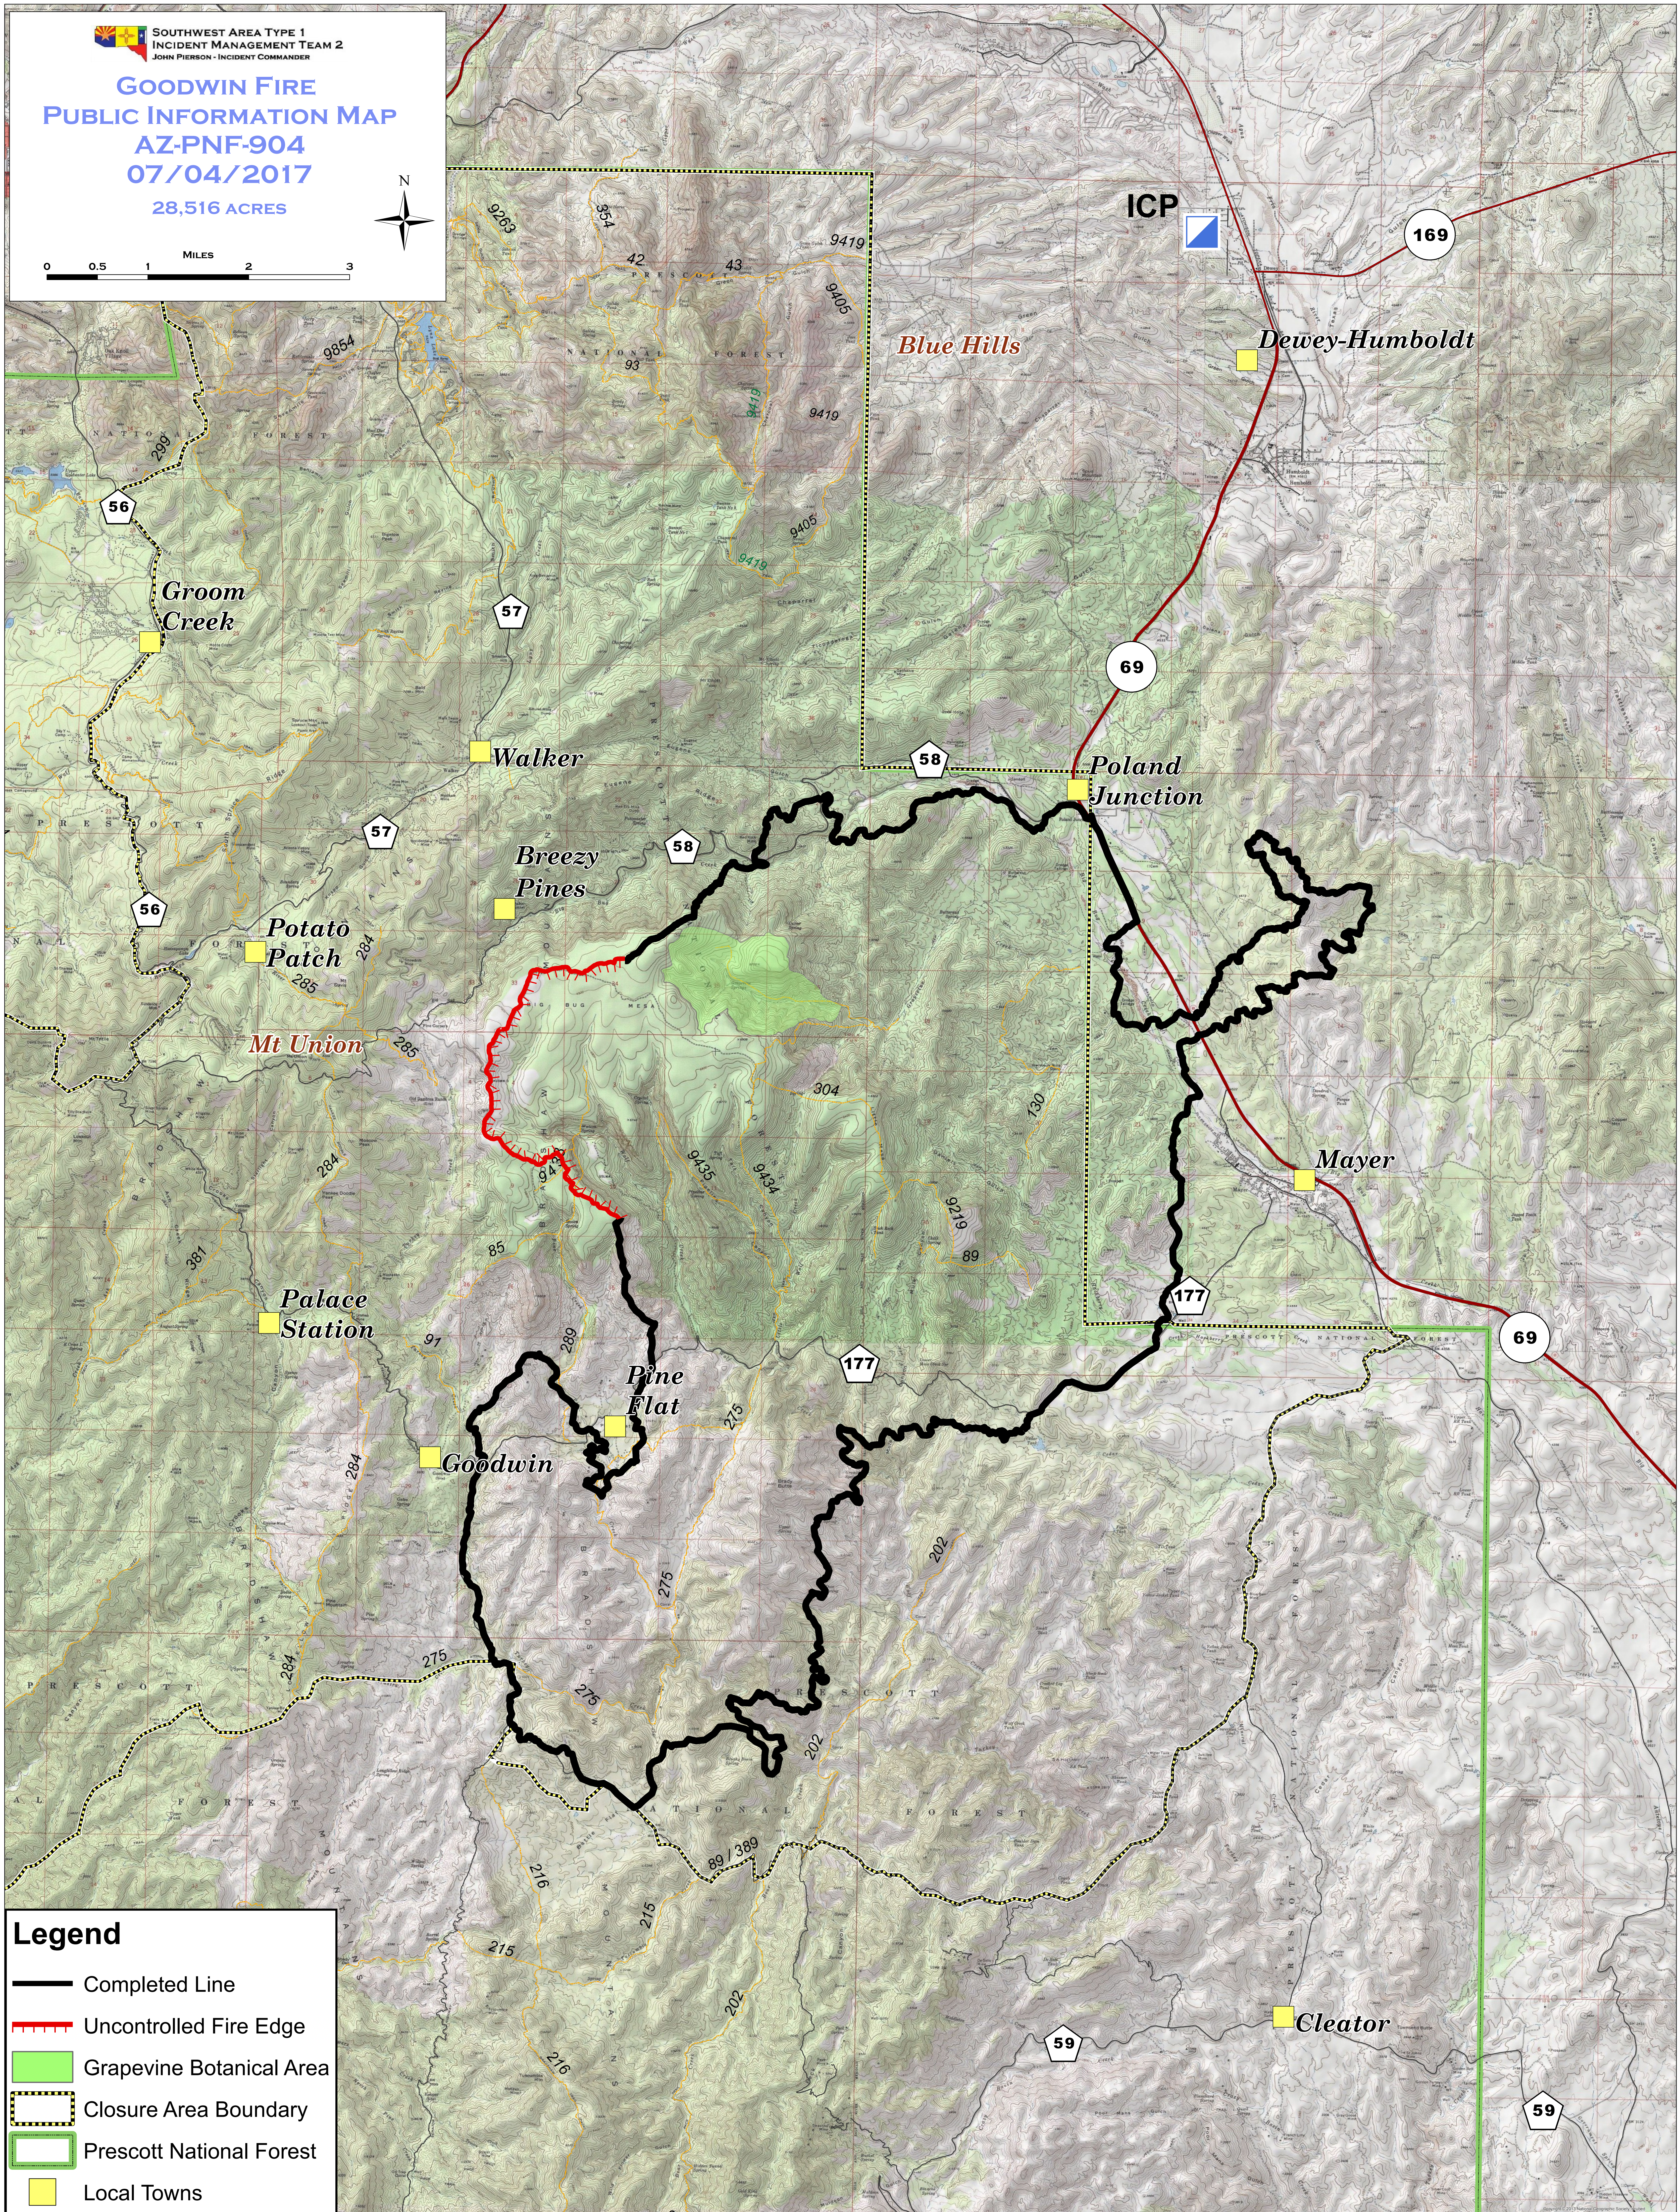

GOODWIN FIRE
PUBLIC INFORMATION MAP
AZ-PNF-904
07/04/2017
28,516 ACRES

Legend

- Completed Line
- Uncontrolled Fire Edge
- Grapevine Botanical Area
- - - Closure Area Boundary
- Prescott National Forest
- Local Towns