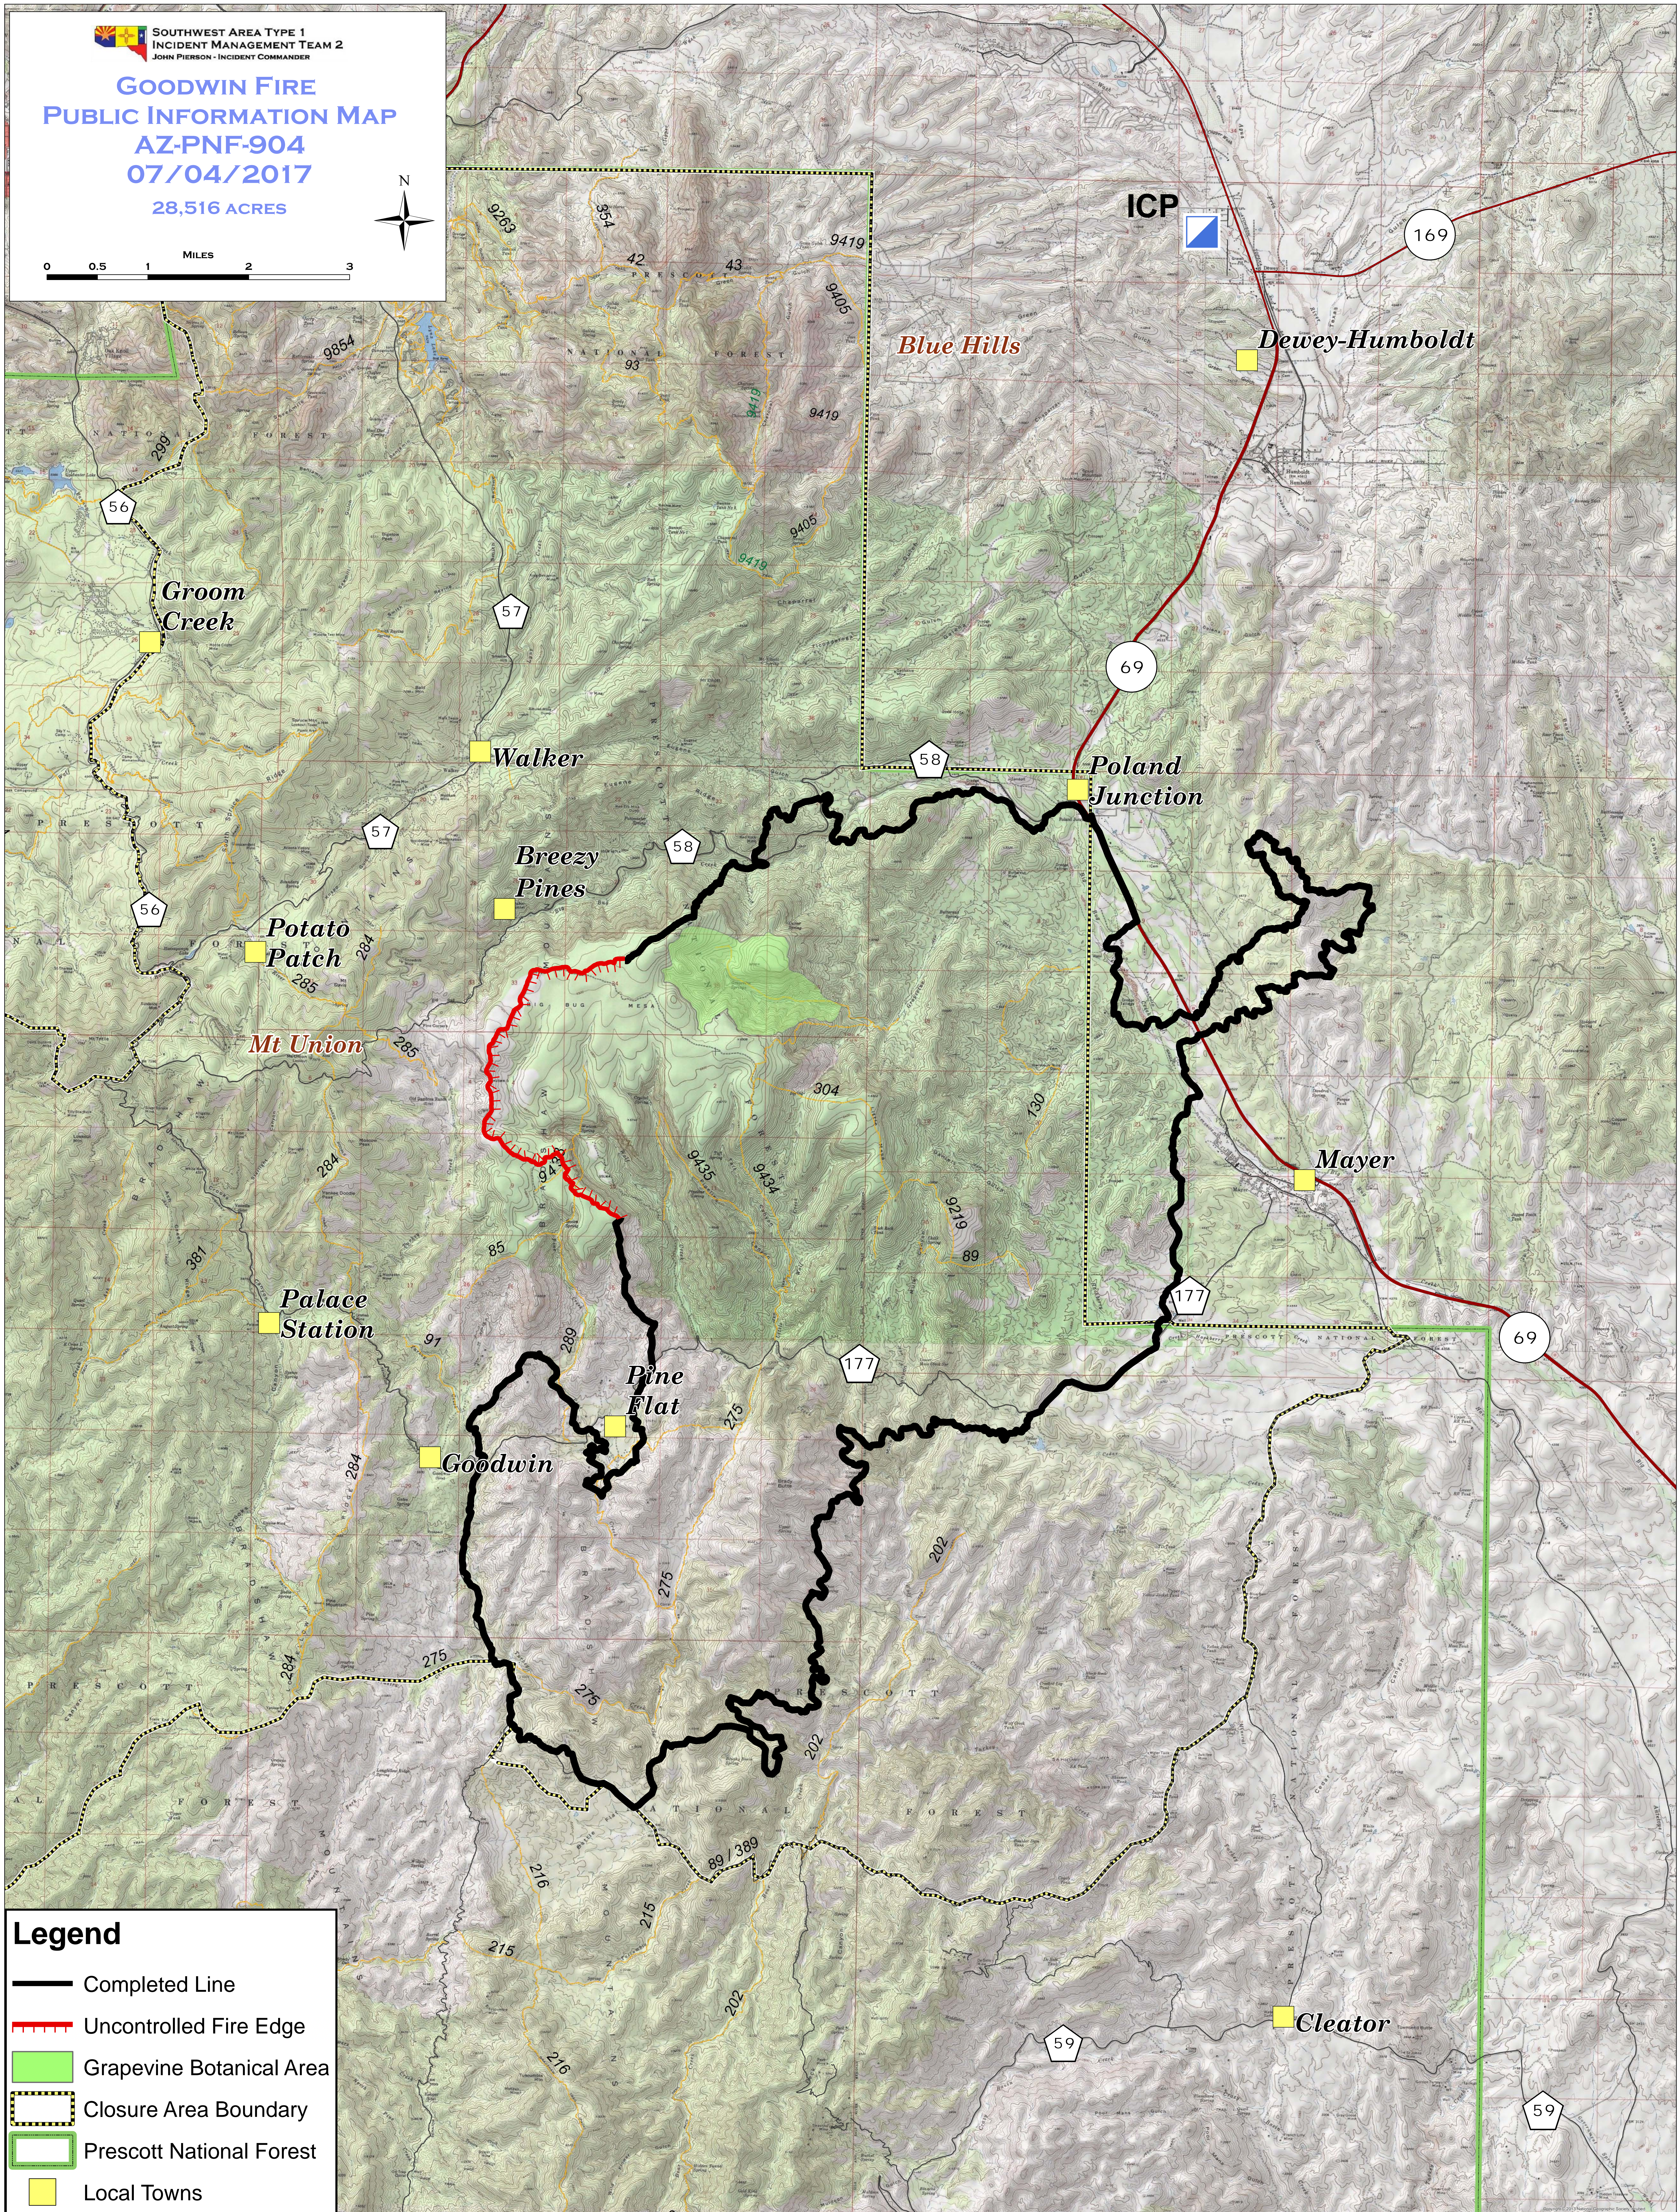

GOODWIN FIRE
PUBLIC INFORMATION MAP
AZ-PNF-904
07/04/2017
28,516 ACRES

Legend

- Completed Line
- Uncontrolled Fire Edge
- Grapevine Botanical Area
- - - Closure Area Boundary
- Prescott National Forest
- Local Towns