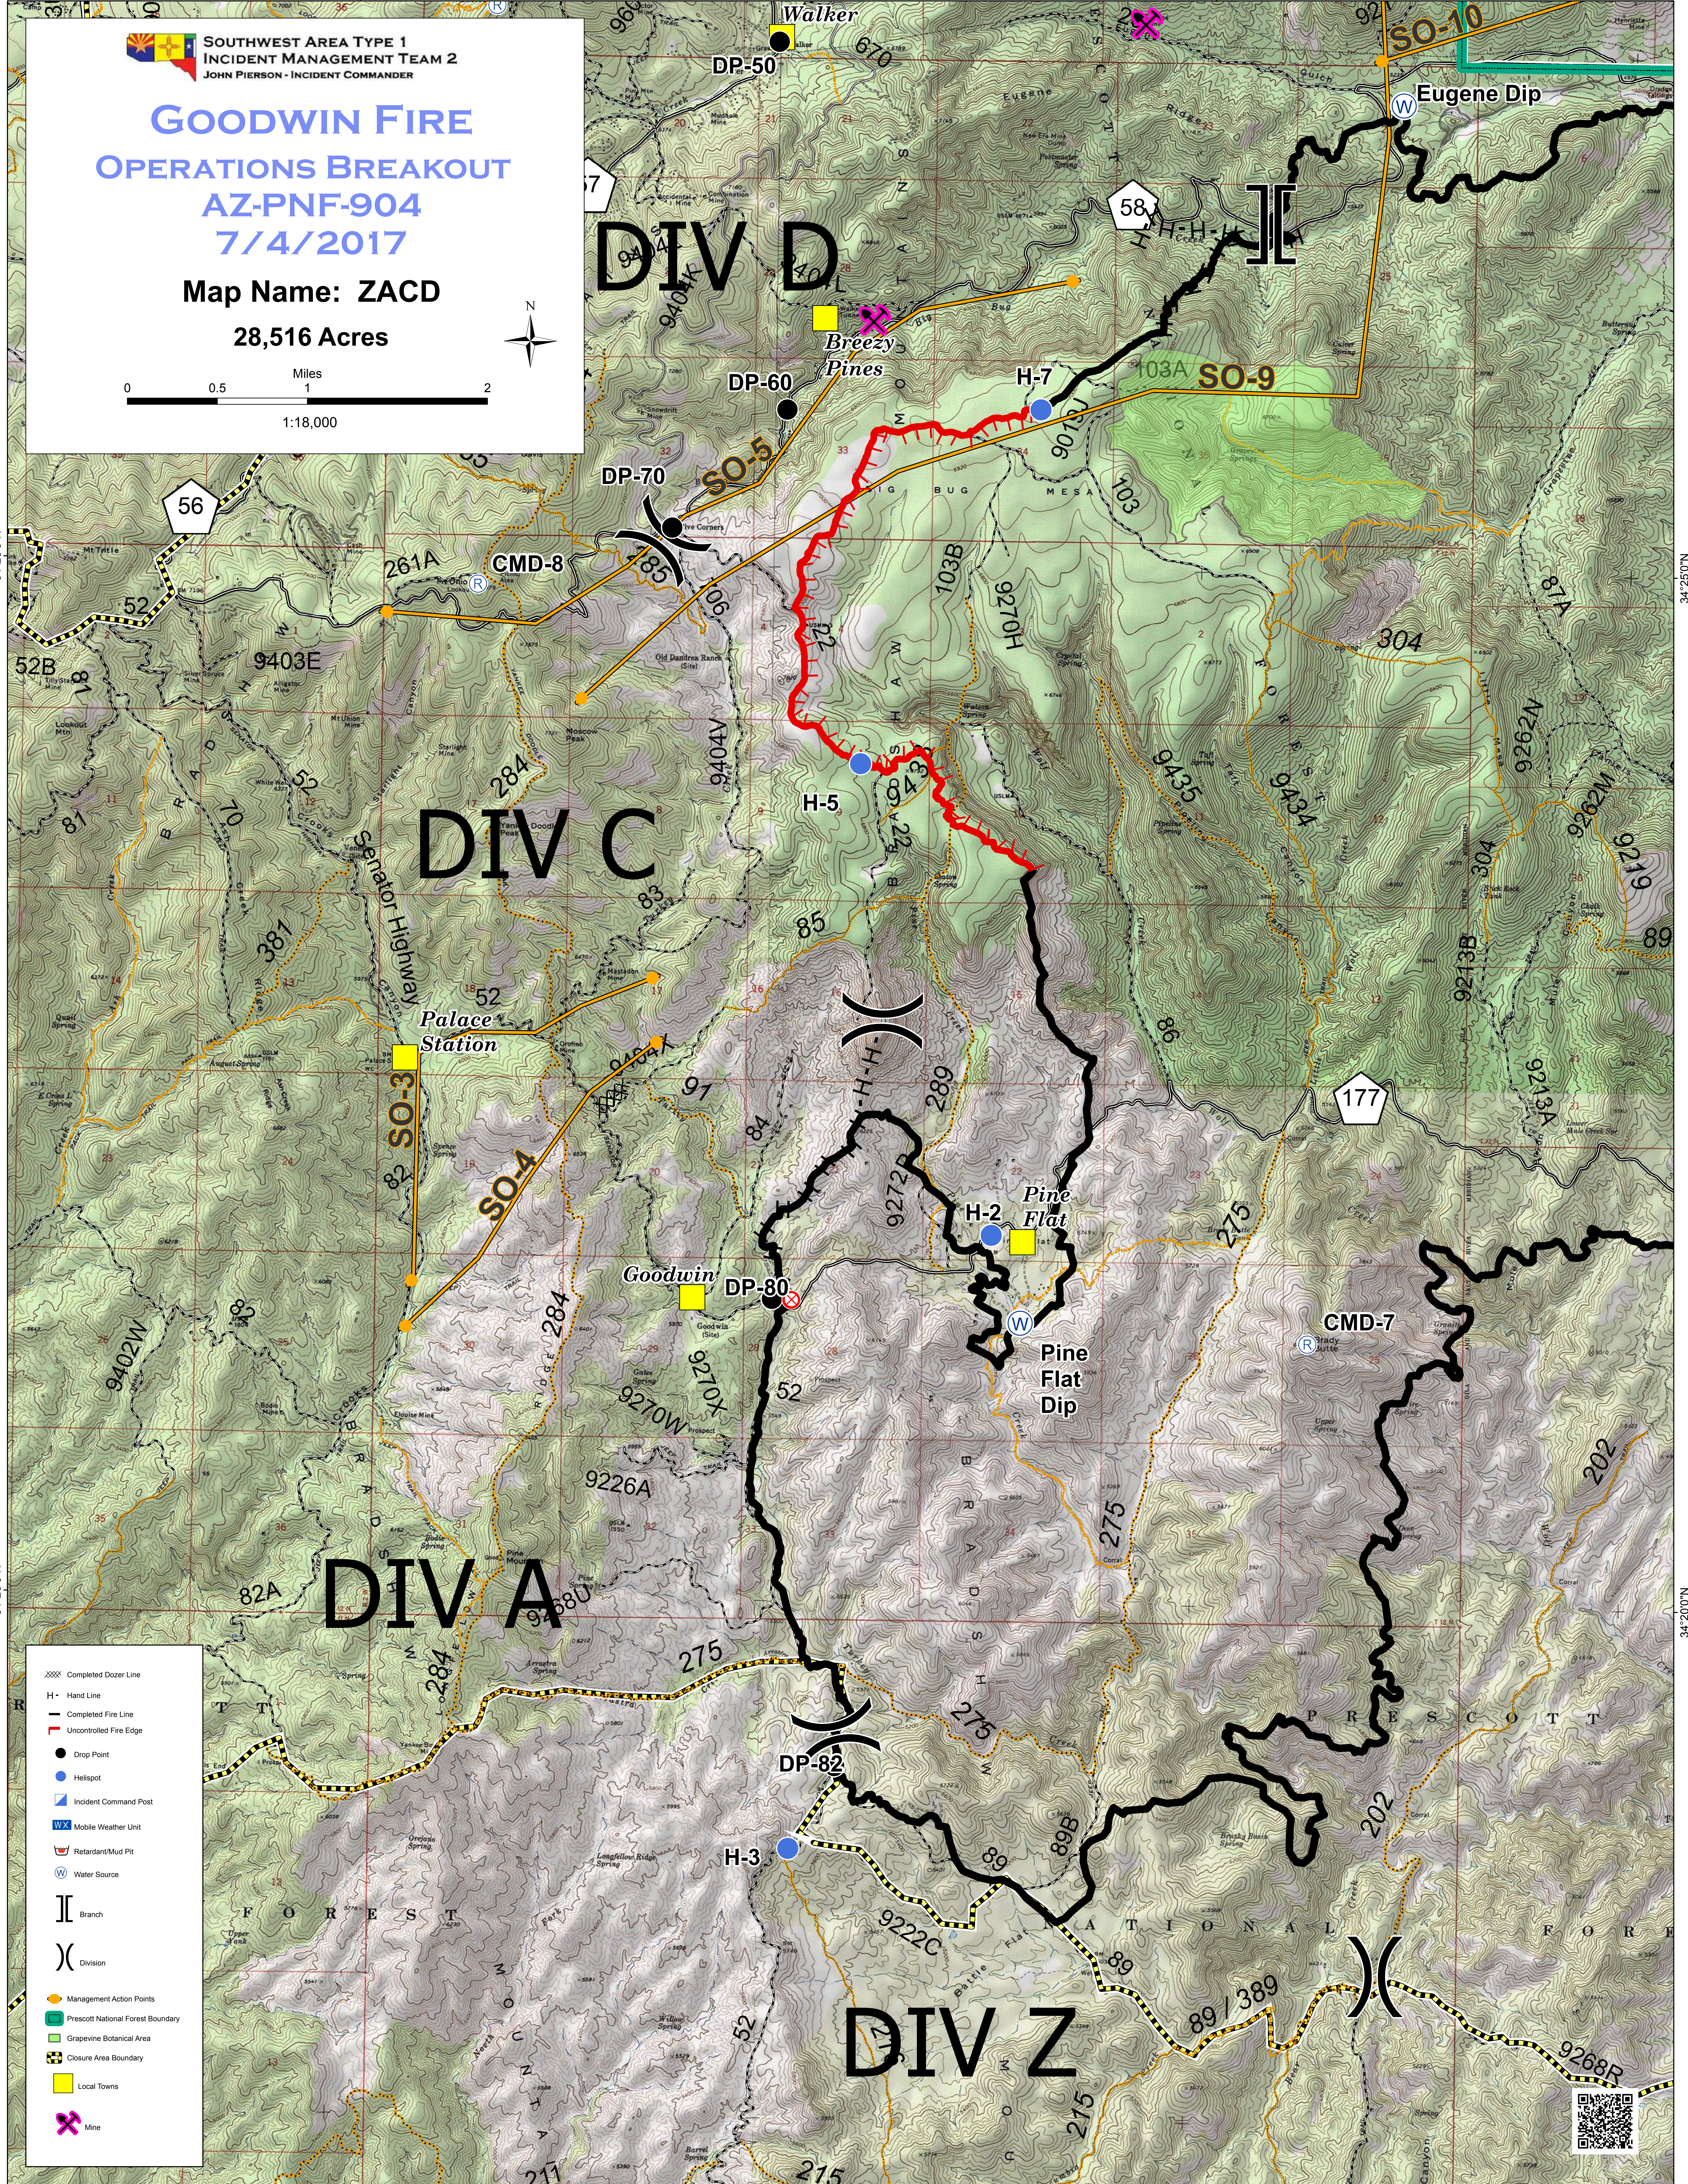

SOUTHWEST AREA TYPE 1  
INCIDENT MANAGEMENT TEAM 2  
JOHN PIERSON - INCIDENT COMMANDER

# GOODWIN FIRE OPERATIONS BREAKOUT AZ-PNF-904 7/4/2017

Map Name: ZACD

28,516 Acres

- XXXXX Completed Dozer Line
- H- Hand Line
- Completed Fire Line
- - - Uncontrolled Fire Edge
- Drop Point
- HeliSpot
- Incident Command Post
- W Mobile Weather Unit
- Retardant/Mud Pit
- W Water Source
- || Branch
- ) Division
- Management Action Points
- Prescott National Forest Boundary
- Grapevine Botanical Area
- Closure Area Boundary
- Local Towns
- ✂ Mine